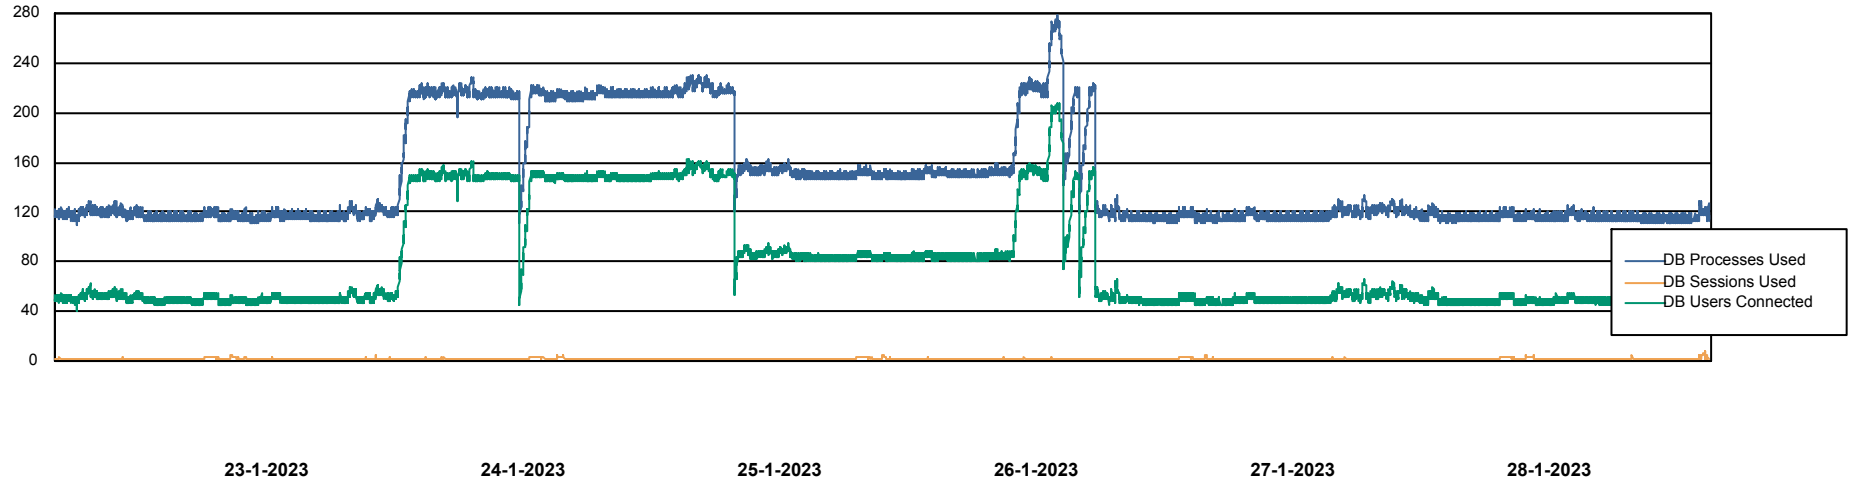

Harddisk Usage PHS_PRD_GCAB995b

	Free disk space on C: (%)	Total disk space on C: (Gb)	Used disk space on C: (Gb)
28-1-2023	37	49	31
27-1-2023	36	49	32
26-1-2023	36	49	31
25-1-2023	37	49	31
24-1-2023	37	49	31
23-1-2023	37	49	31
22-1-2023	37	49	31

Weekly SLA Customer Report

Customer PHS_Production
Database ID 47

Database Performance PHSDB_Production

DB Processes Max 1,000

Weekly SLA Customer Report

Customer PHS_Production
Database ID 47

Database Performance PHSDB_Standby