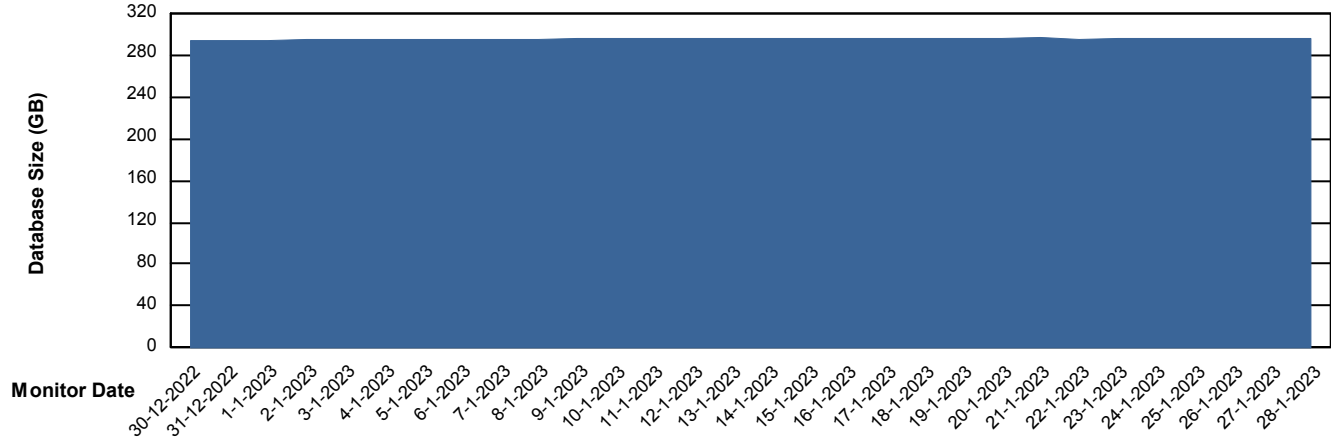

DATABASE SIZE PHSDB_Production

Database growth over last month