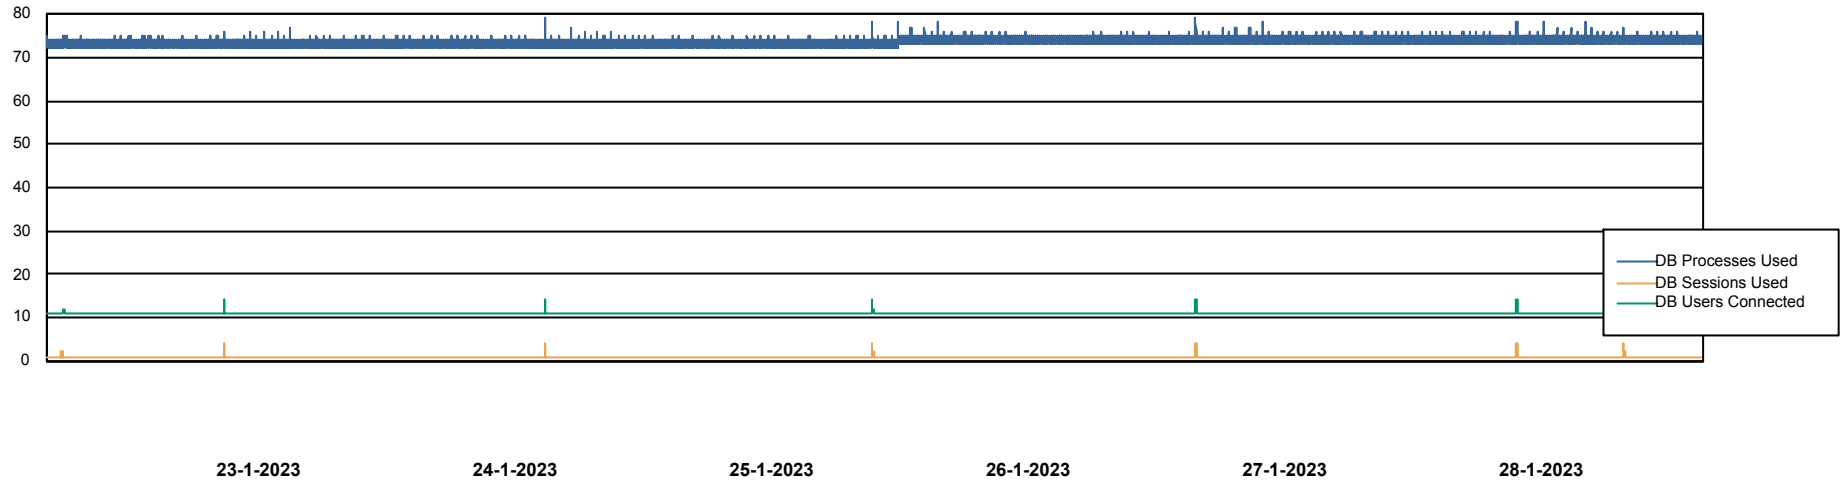

DB Processes Max 1,000

Weekly SLA Customer Report

Customer PHS_Production
Database ID 47

Database Performance PHSDB_Test

DB Processes Max 1,000

Weekly SLA Customer Report

Customer PHS_Production
Database ID 47