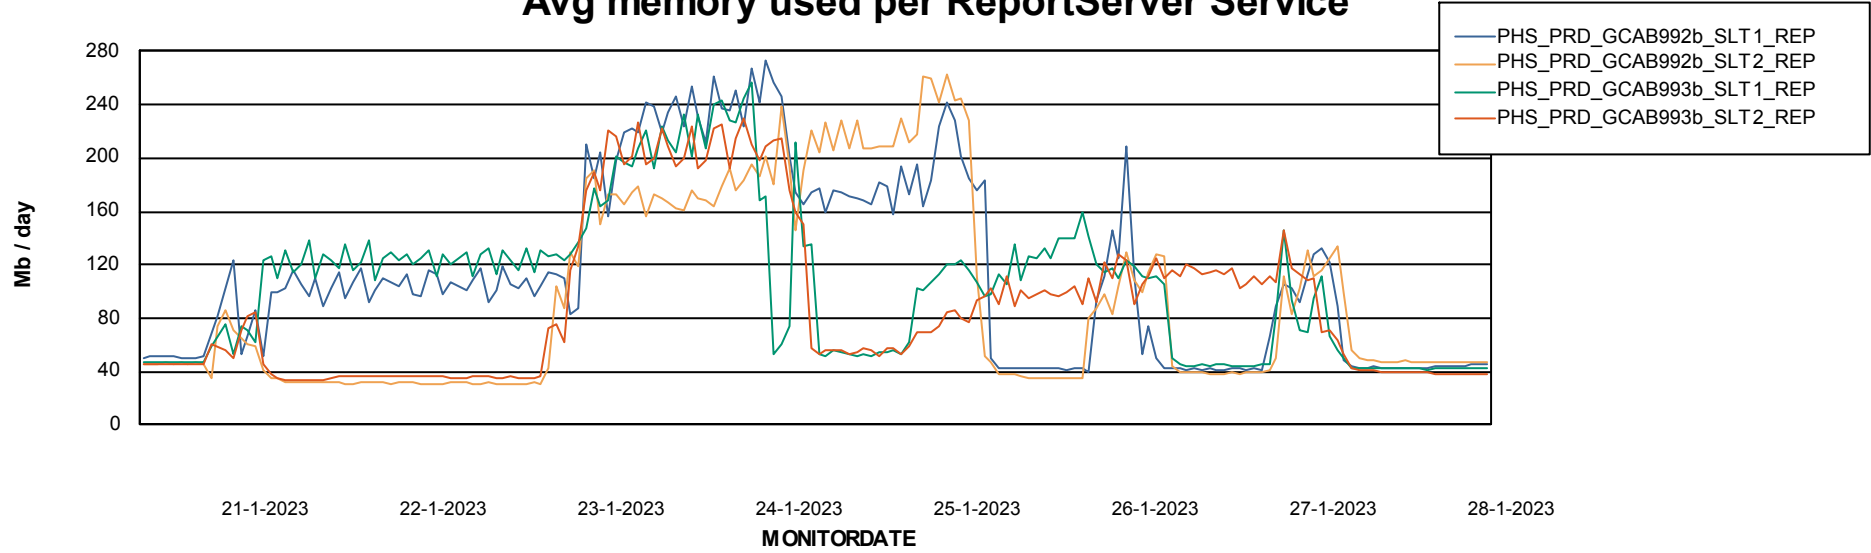

ABSSolute Application ReportServer Services

Avg memory used per ReportServer Service