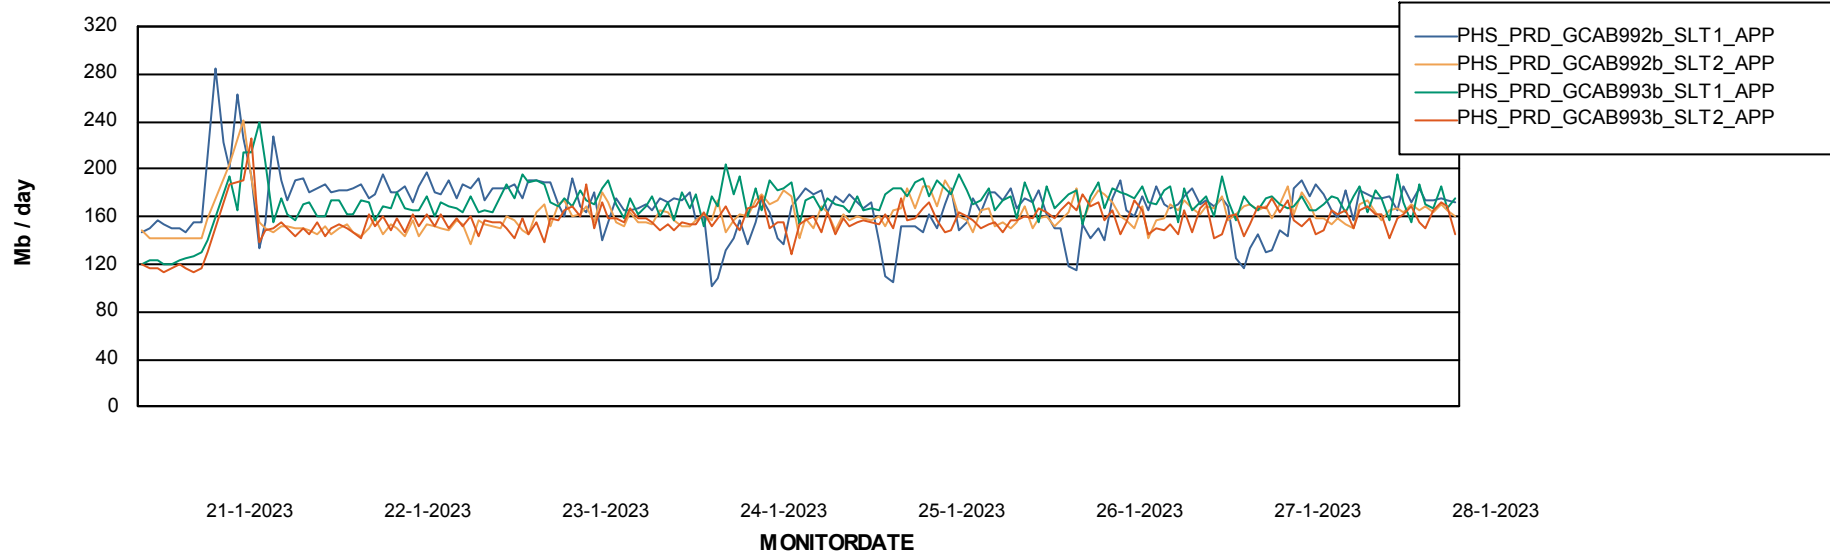

ABSSolute Application Server Services

Avg memory used per ABS Server Service