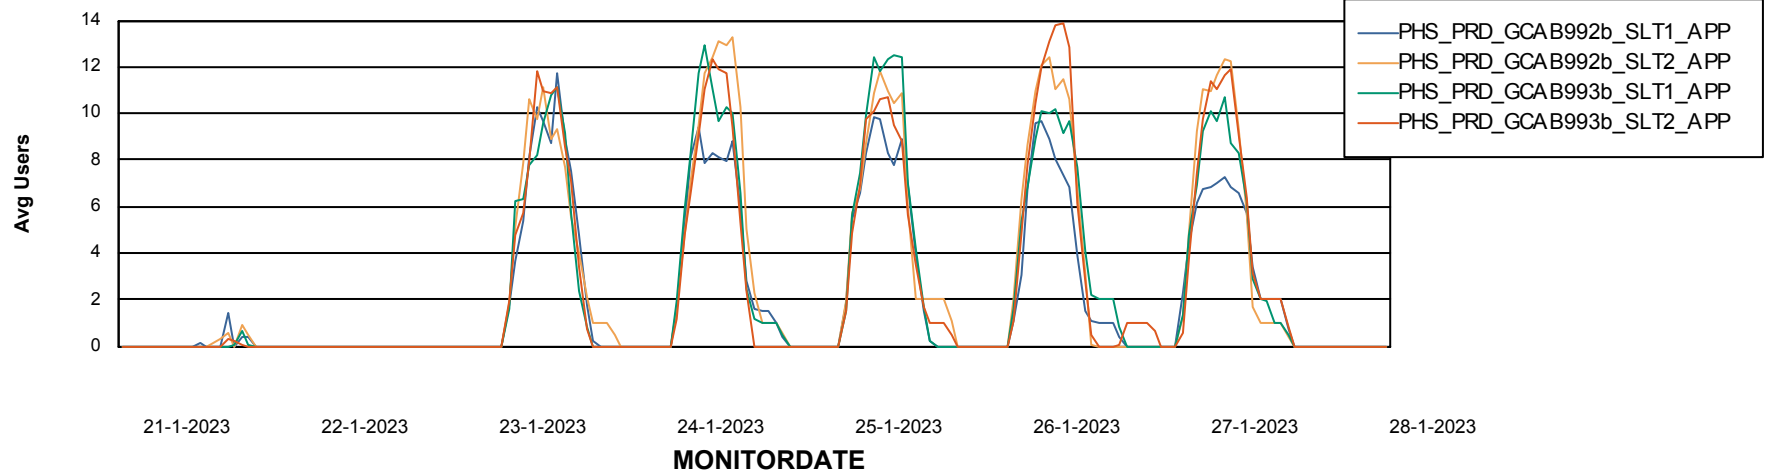

Weekly SLA Customer Report

Customer PHS_Production
Database ID 47

ABSSolute Application Server Services

Avg memory used per ABS Server Service

Avg users per day per ABS server

Weekly SLA Customer Report

Customer PHS_Production
Database ID 47