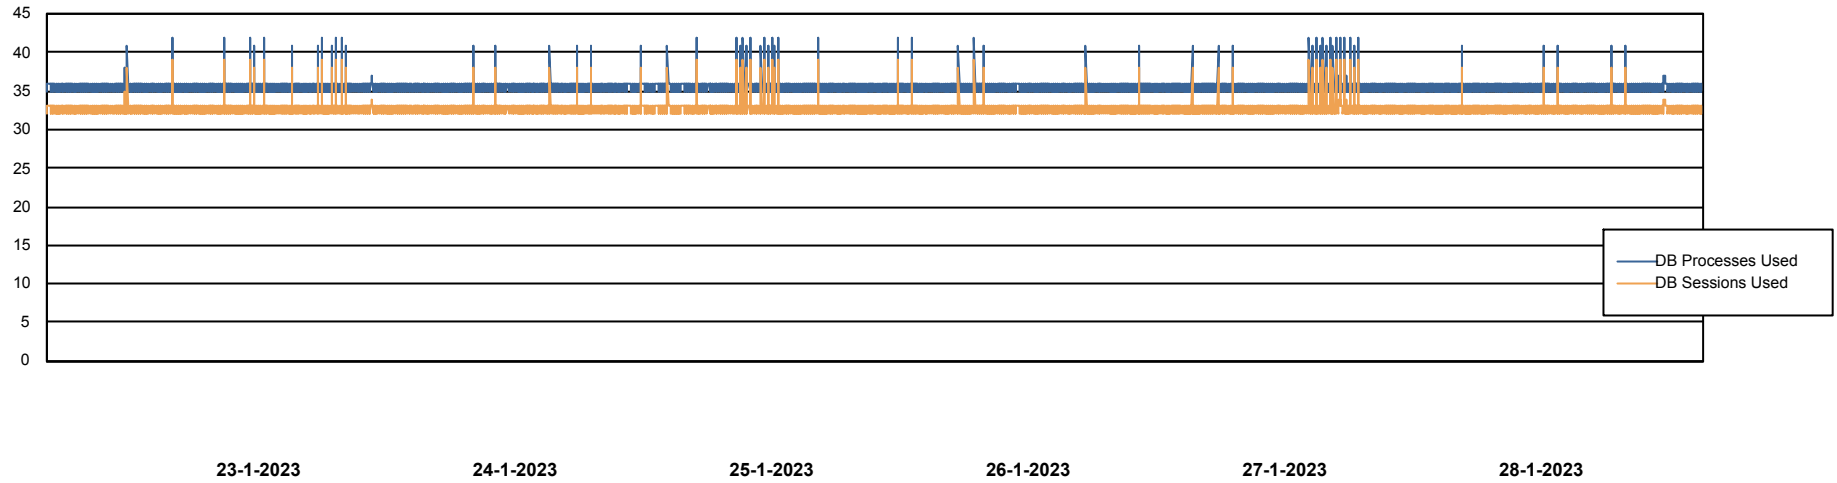

Database Performance PHSDB_Standby

DB Processes Max 1,000