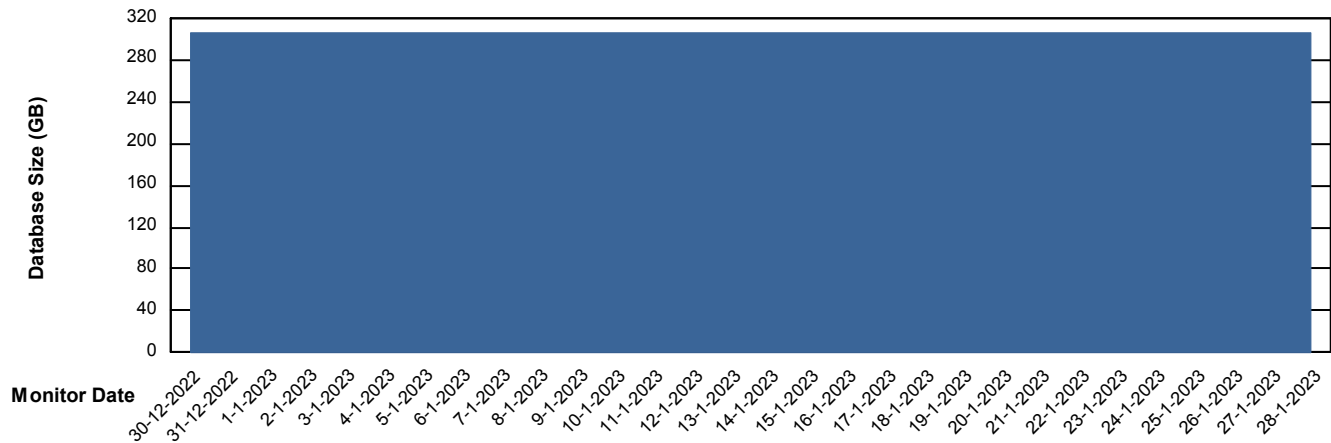

DATABASE SIZE PHSDB_Test

Database growth over last month