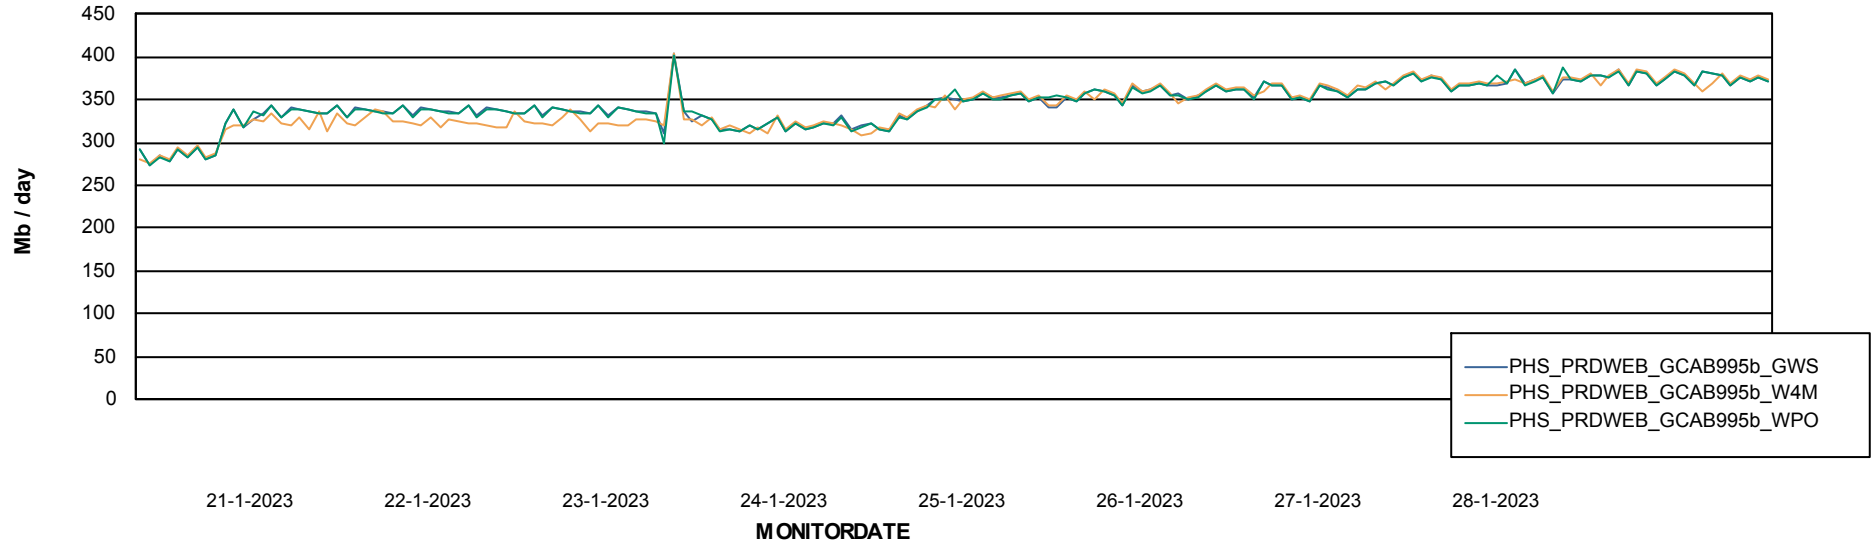

ABSSolute Application ReportServer Services

Avg memory used per ReportServer Service

Weekly SLA Customer Report

Customer PHS_Production
Database ID 47

ABSSolute Web Component Services

Avg memory used per ABS Web component