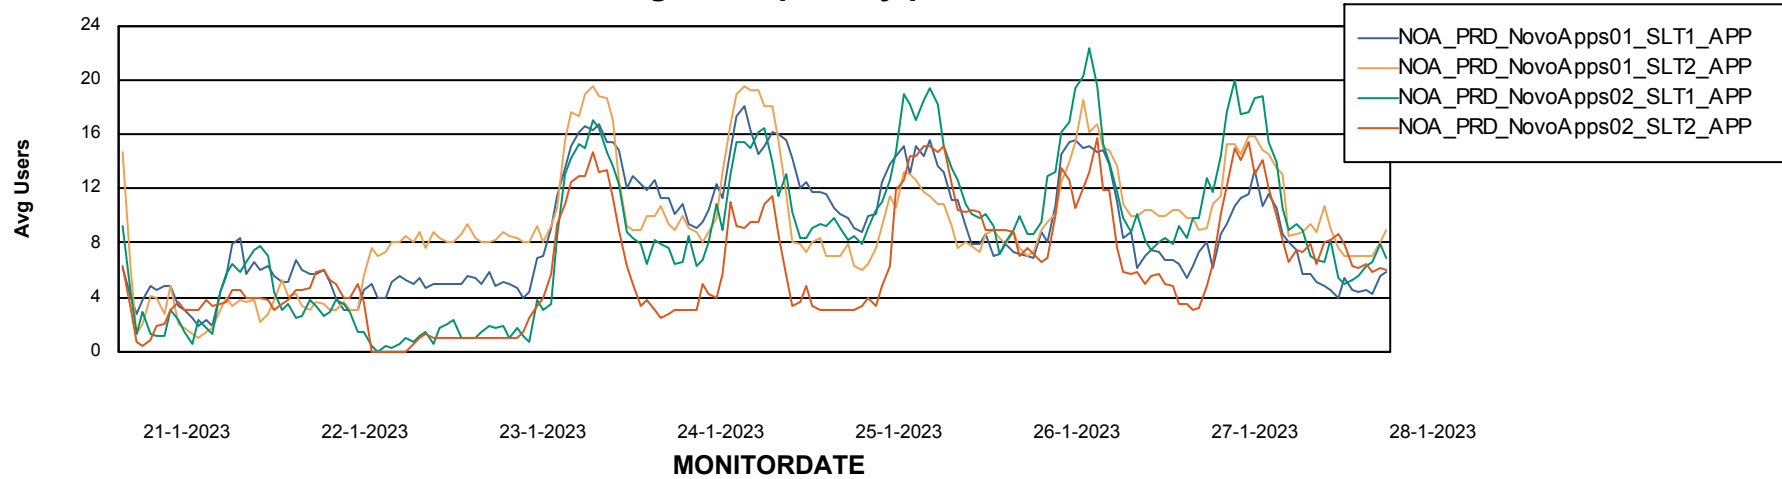

Avg users per day per ABS server