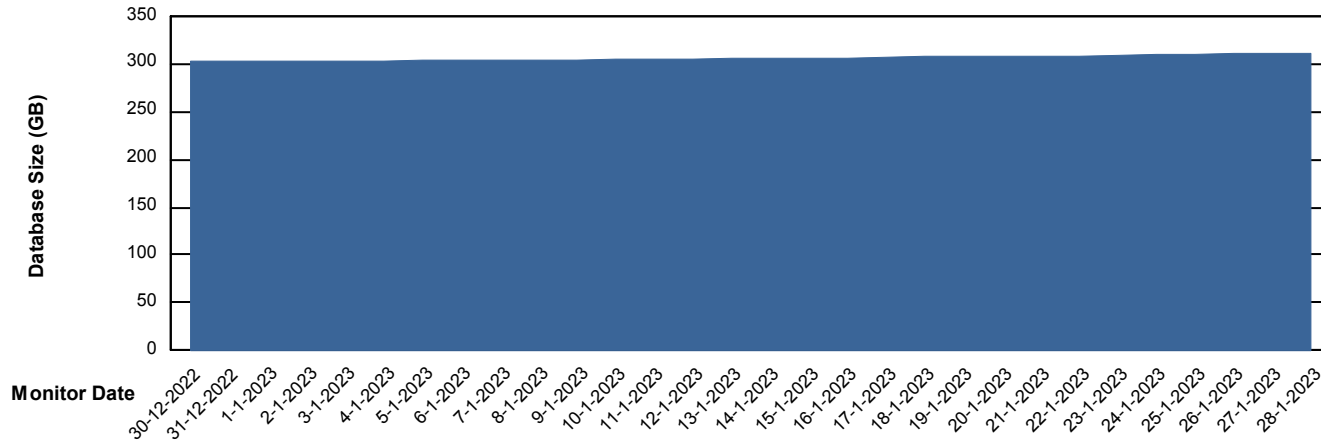

DATABASE SIZE NOA_PRD_NovoABS01_DB

Database growth over last month