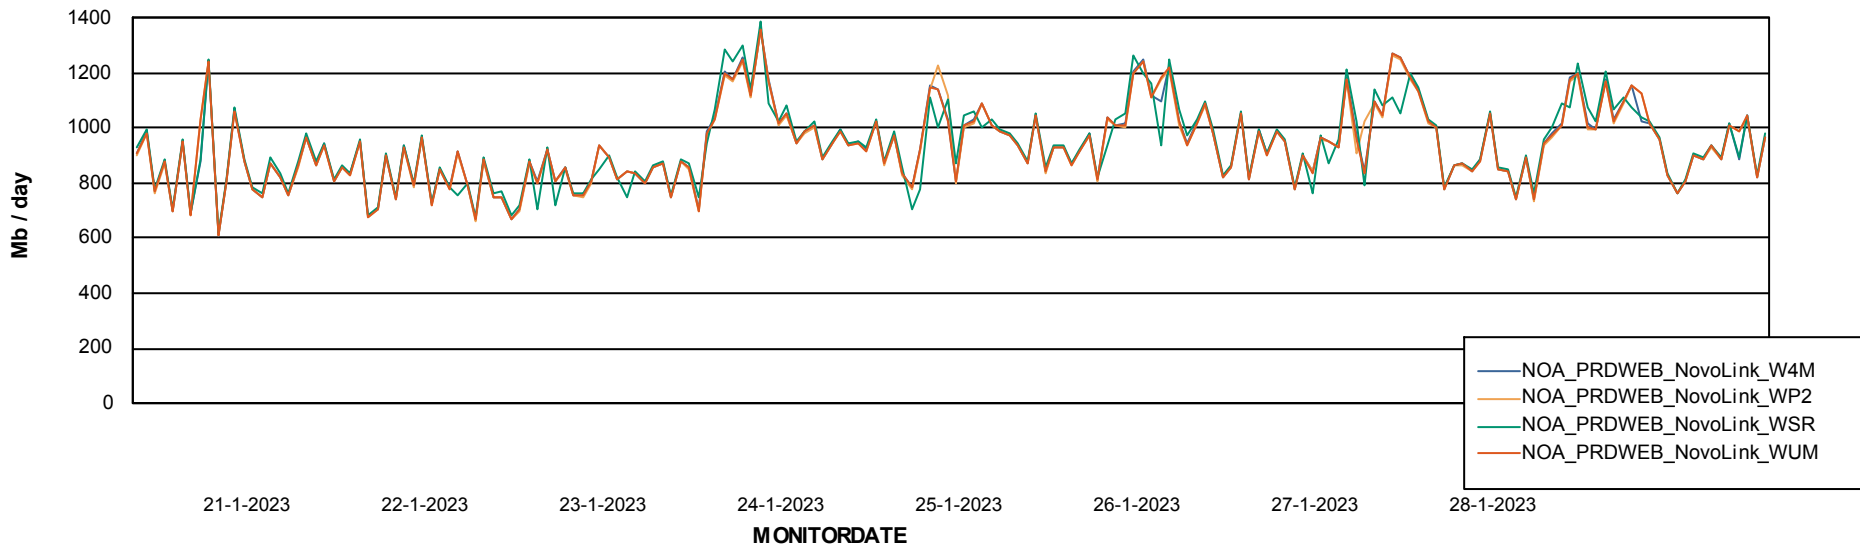

Avg memory used per ReportServer Service

Weekly SLA Customer Report

Customer NOA_Production (24/7)
Database ID 116

ABSolute Web Component Services

Avg memory used per ABS Web component

Weekly SLA Customer Report