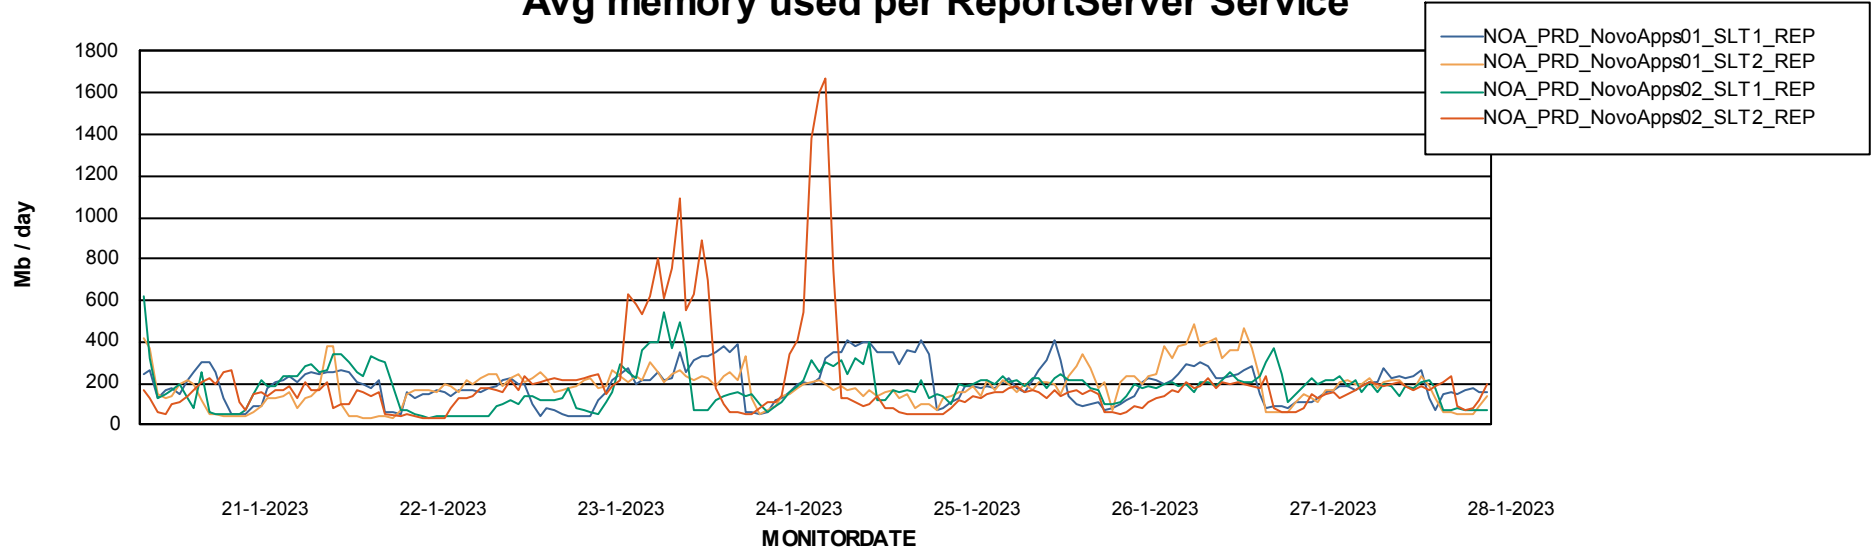

ABSSolute Application ReportServer Services

Avg memory used per ReportServer Service