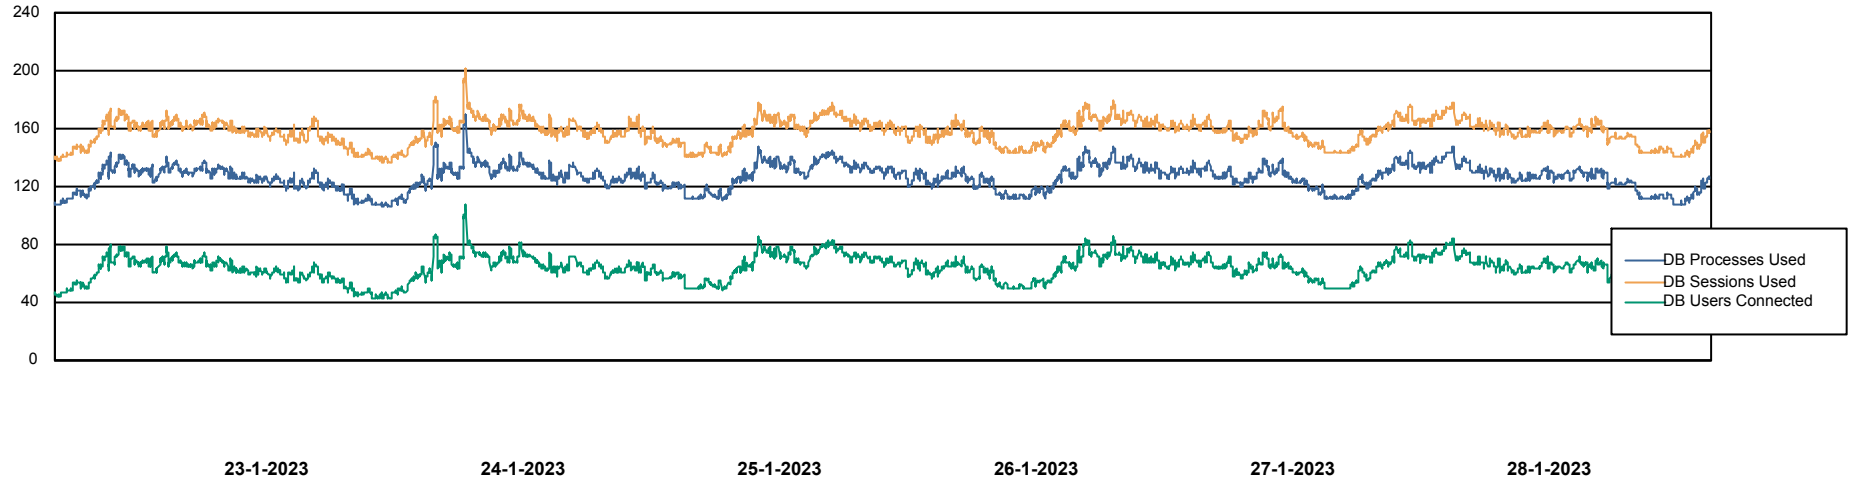

Weekly SLA Customer Report

Customer NOA_Production (24/7)
Database ID 116

Database Performance NOA_BI_NOVOBI_Production

Weekly SLA Customer Report

Customer NOA_Production (24/7)
Database ID 116

Database Performance NOA_PRD_NovoABS01_DB