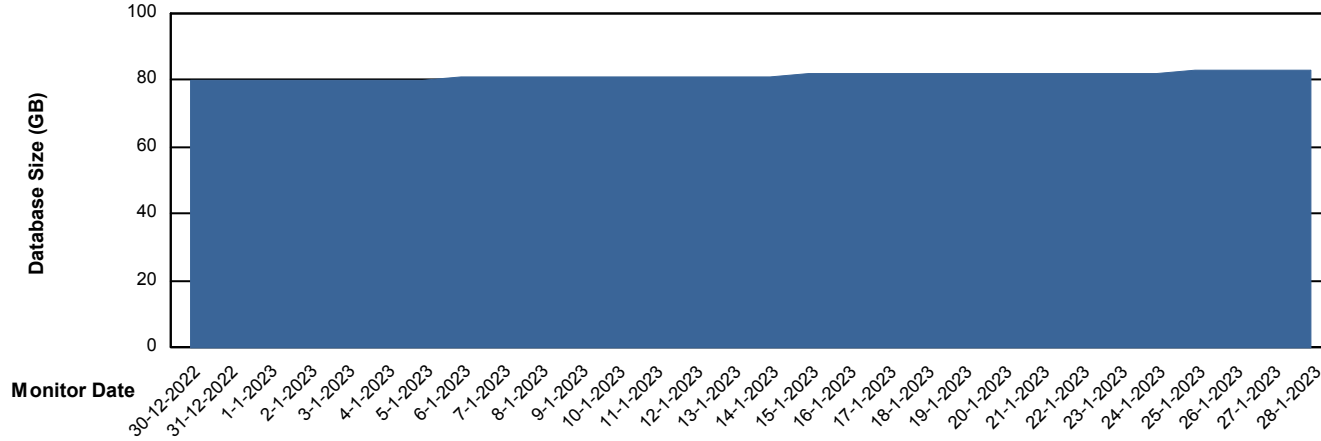

DATABASE SIZE NOA_BI_NOVOBI_Production

Database growth over last month