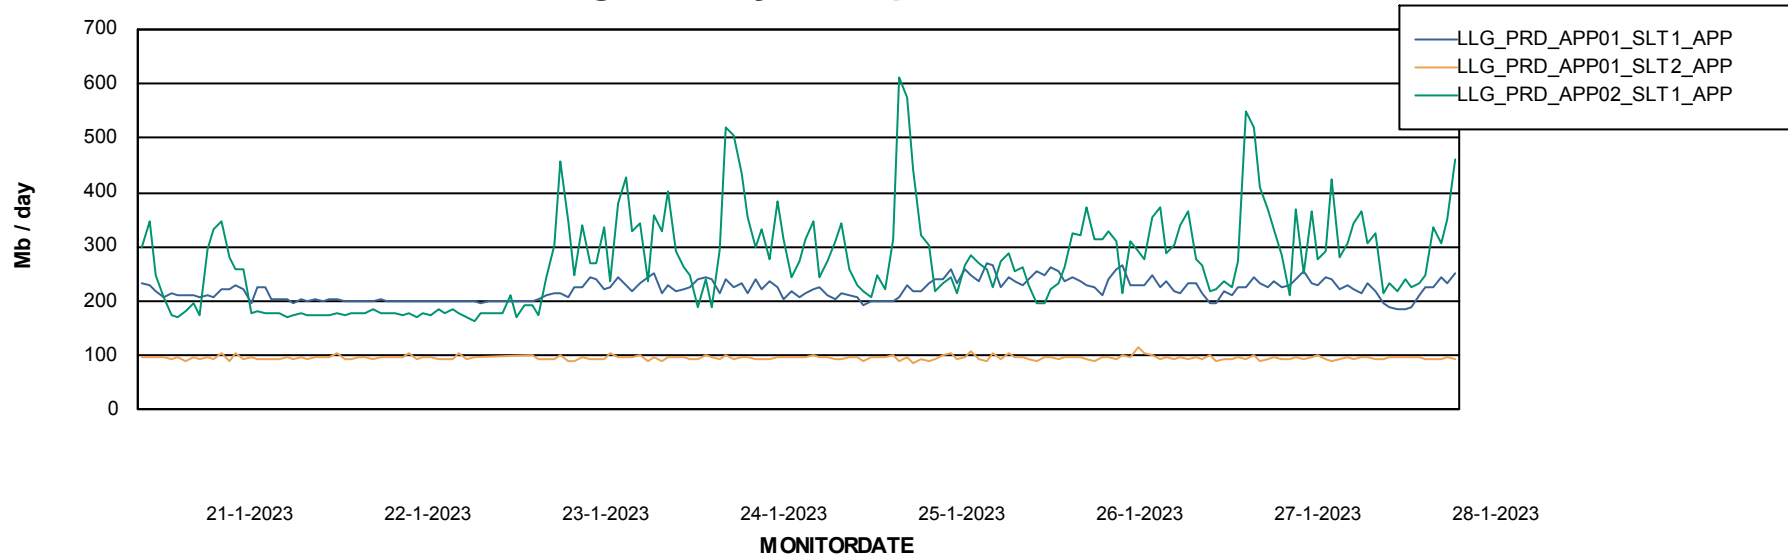

ABSolute Application Server Services

Avg memory used per ABS Server Service