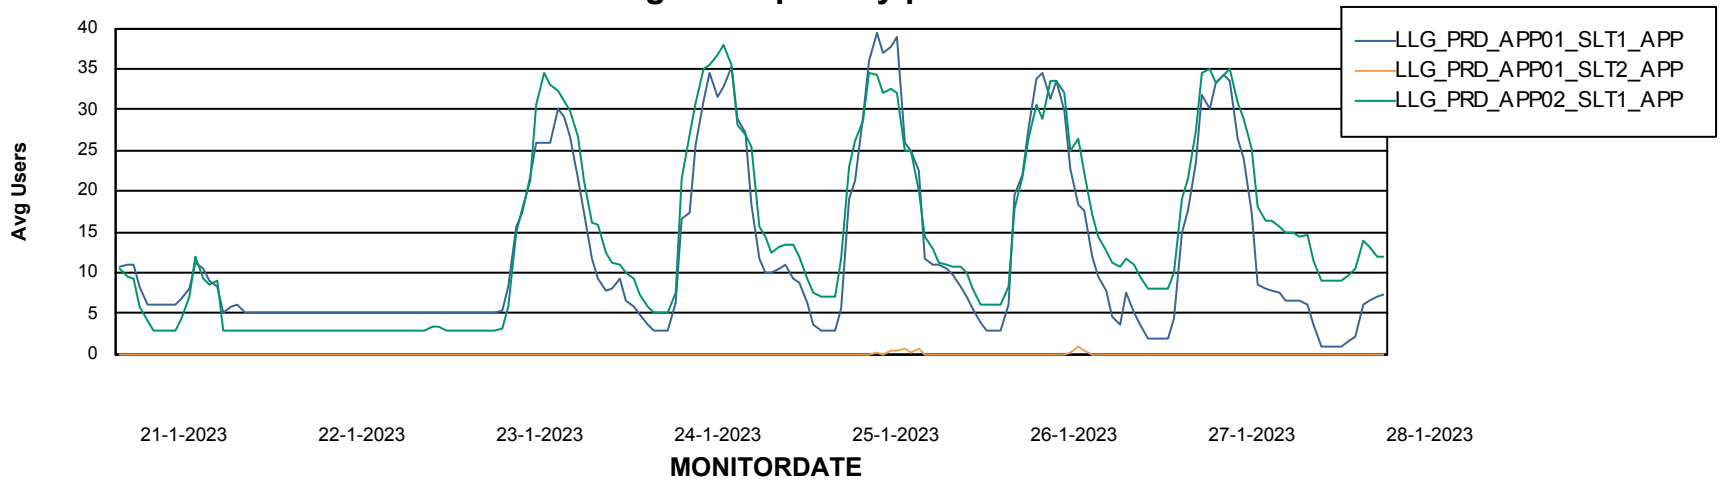

Avg users per day per ABS server