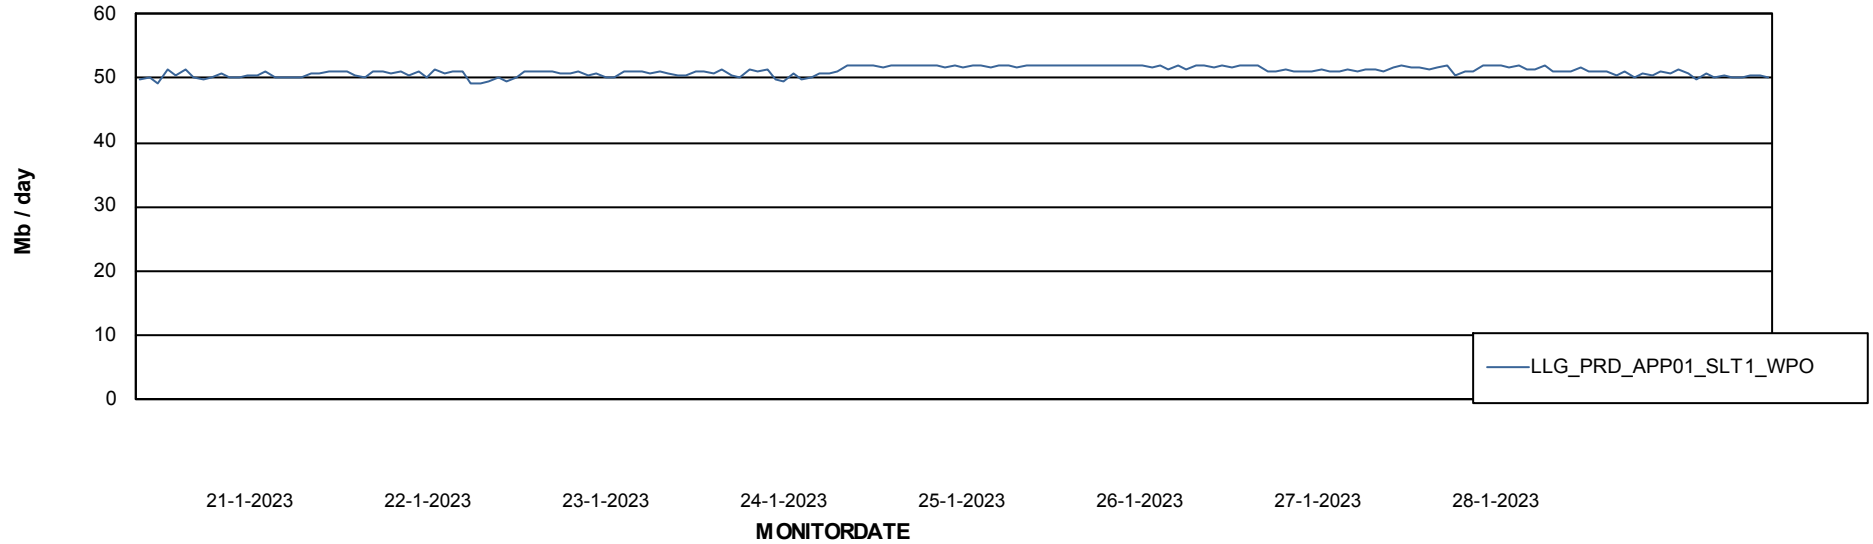

ABSSolute Application Server Services

Avg memory used per ABS Web component