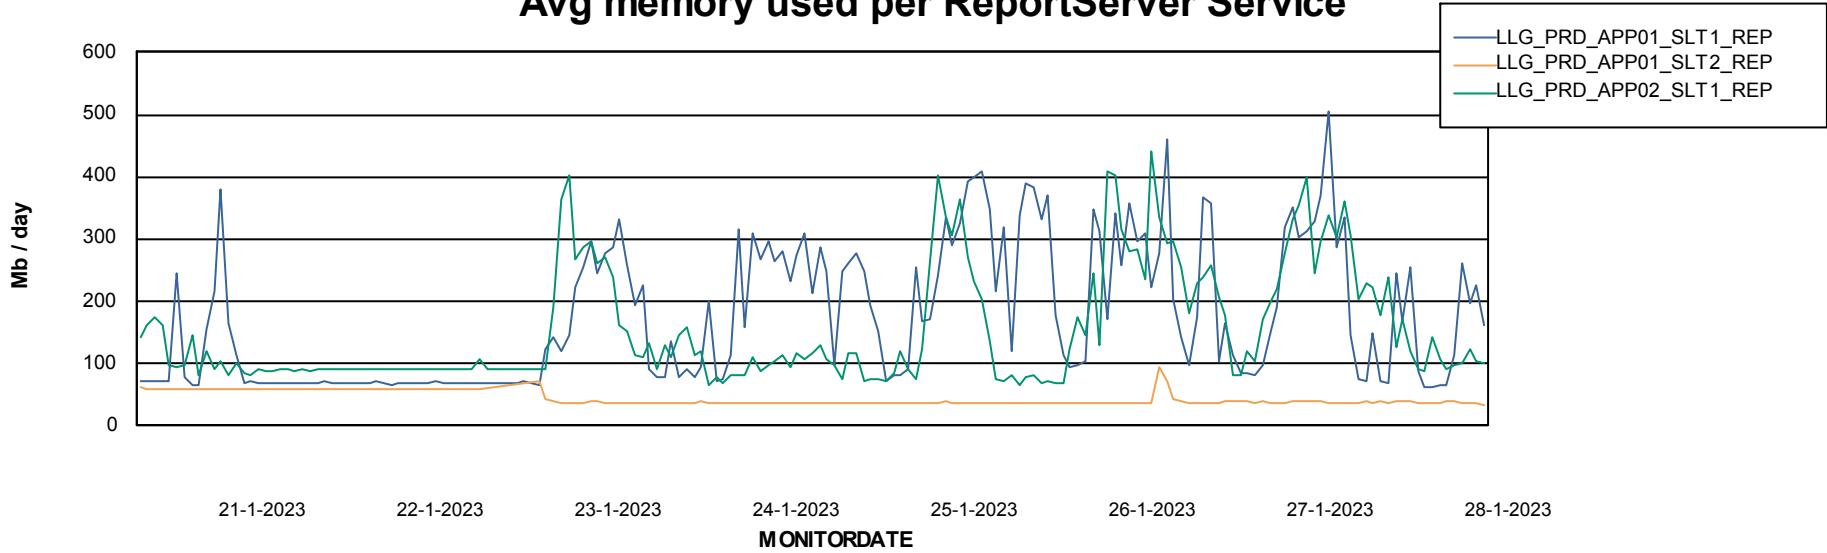

ABSSolute Application Server Services

Avg memory used per ReportServer Service