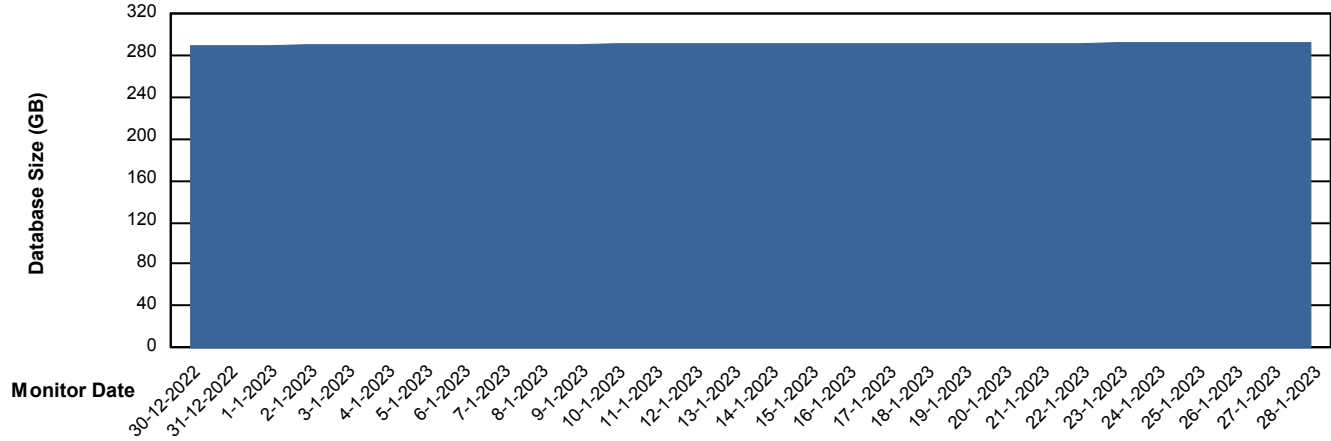

Weekly SLA Customer Report

Customer LLG_Production
Database ID 53

DATABASE SIZE LLGDB_Production

Database growth over last month

DATABASE SIZE LLGDBBI_Production

Database growth over last month

Weekly SLA Customer Report