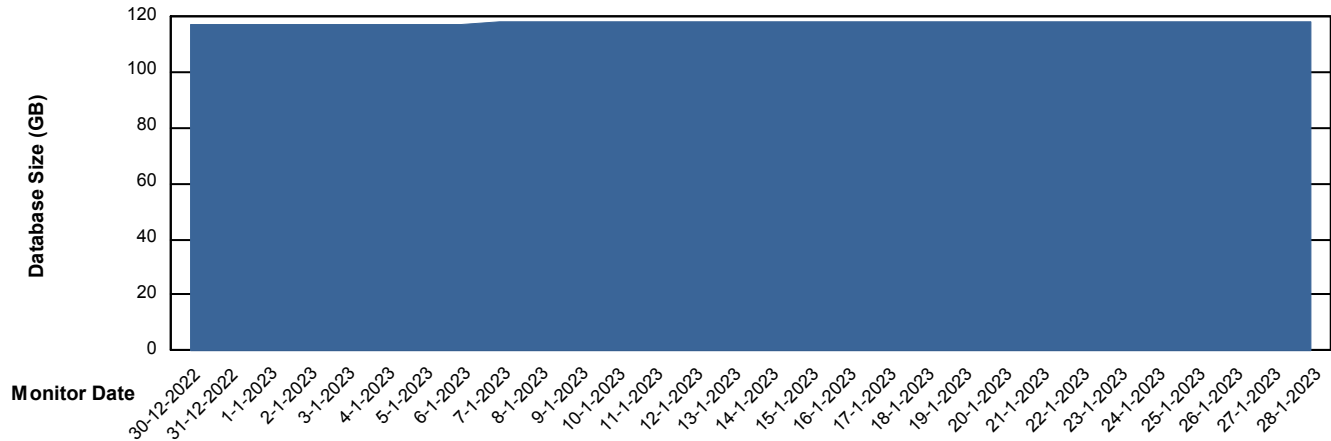

Weekly SLA Customer Report

Customer LLG_Production
Database ID 53

DATABASE SIZE LLGDB_Production

Database growth over last month

DATABASE SIZE LLGDBBI_Production

Database growth over last month

Weekly SLA Customer Report