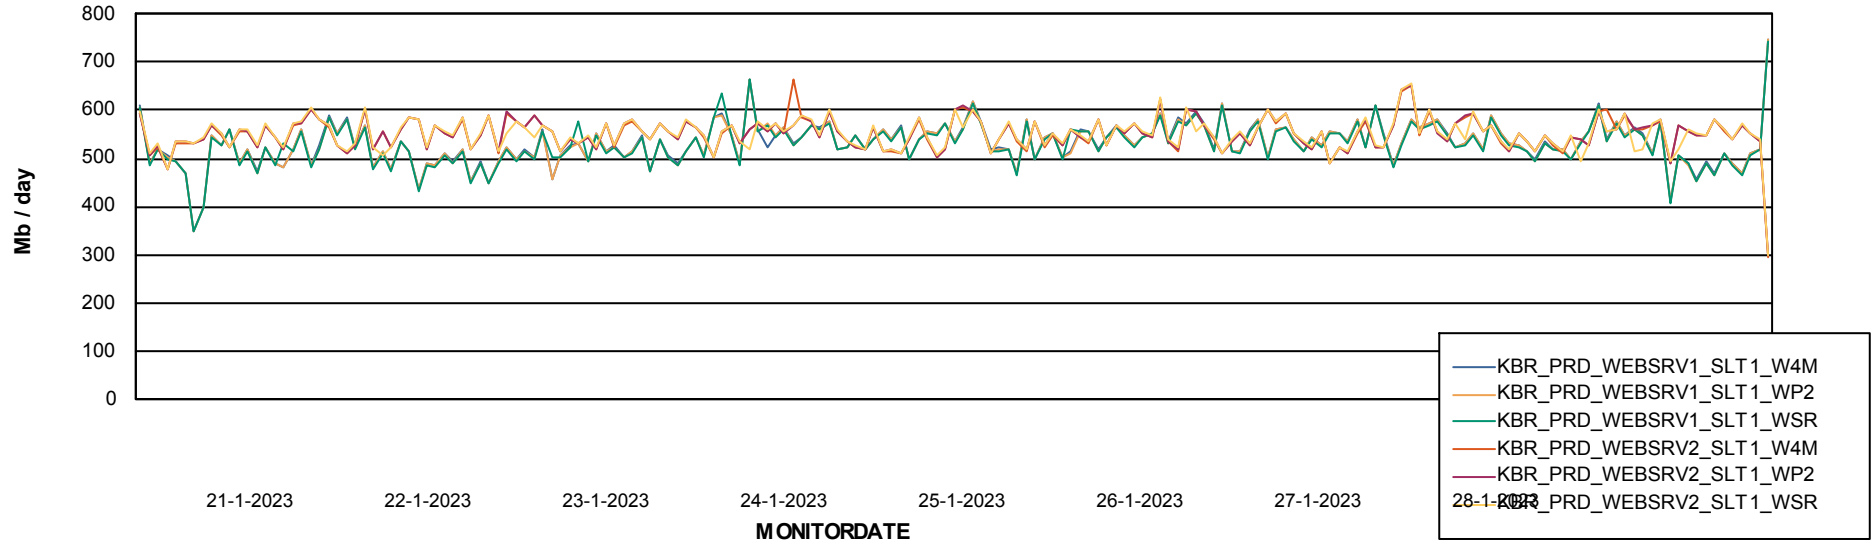

ABSSolute Web Component Services

Avg memory used per ABS Web component