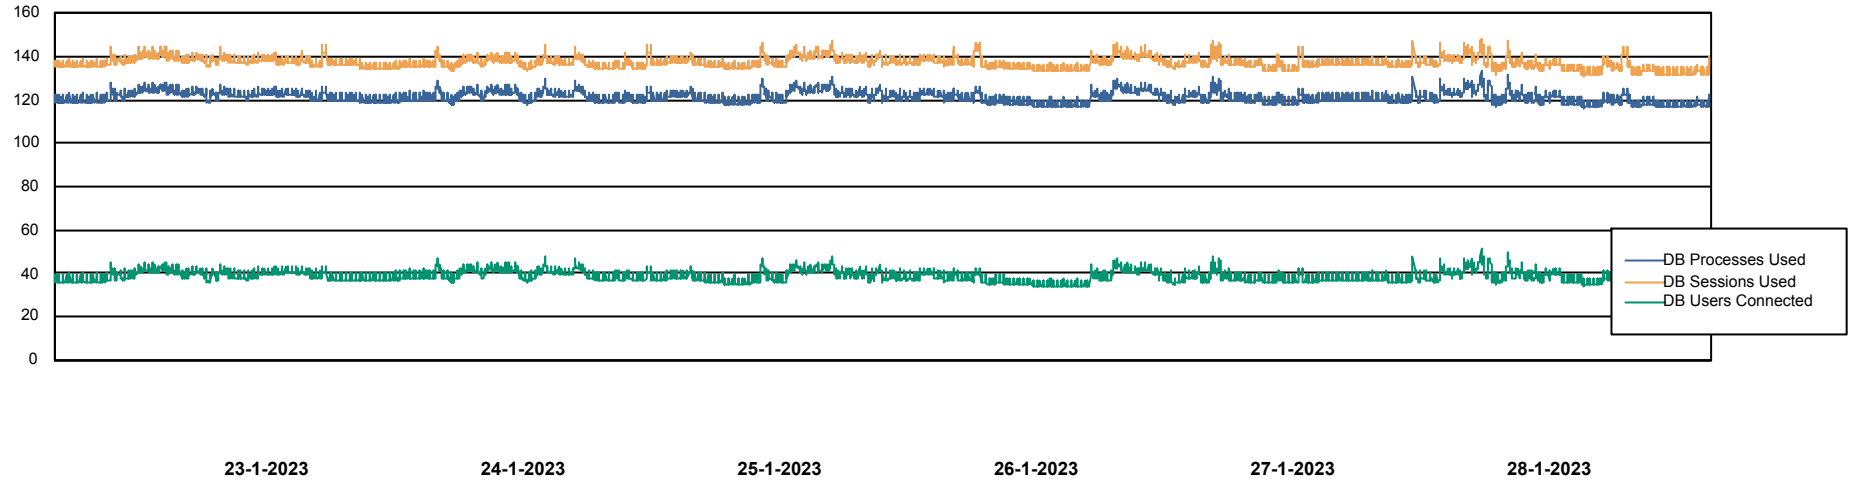

Weekly SLA Customer Report

Customer KBR_Production
Database ID 117

Database Performance BI-DBSRV_DB

Weekly SLA Customer Report

Customer KBR_Production
Database ID 117

Database Performance KBR_PRD_DB-SRV1_DB