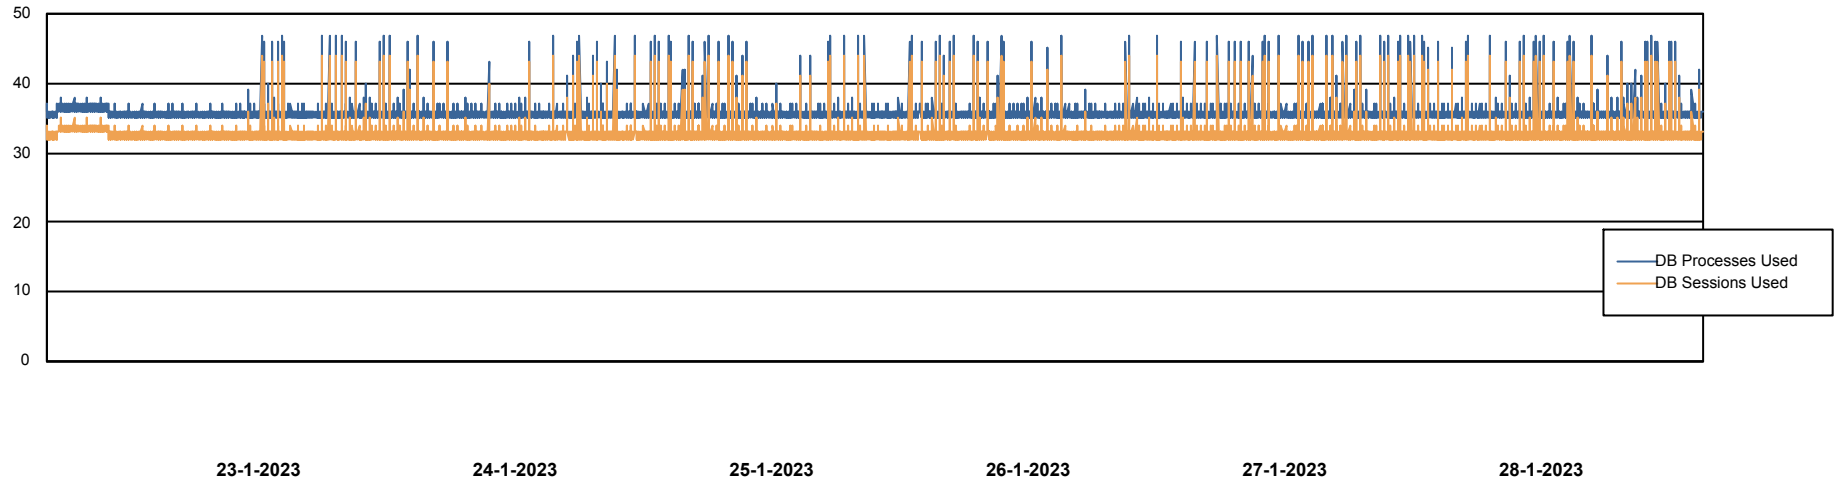

Database Performance KBR_PRD_DB-SRV2_SDB

DB Processes Max 1,000