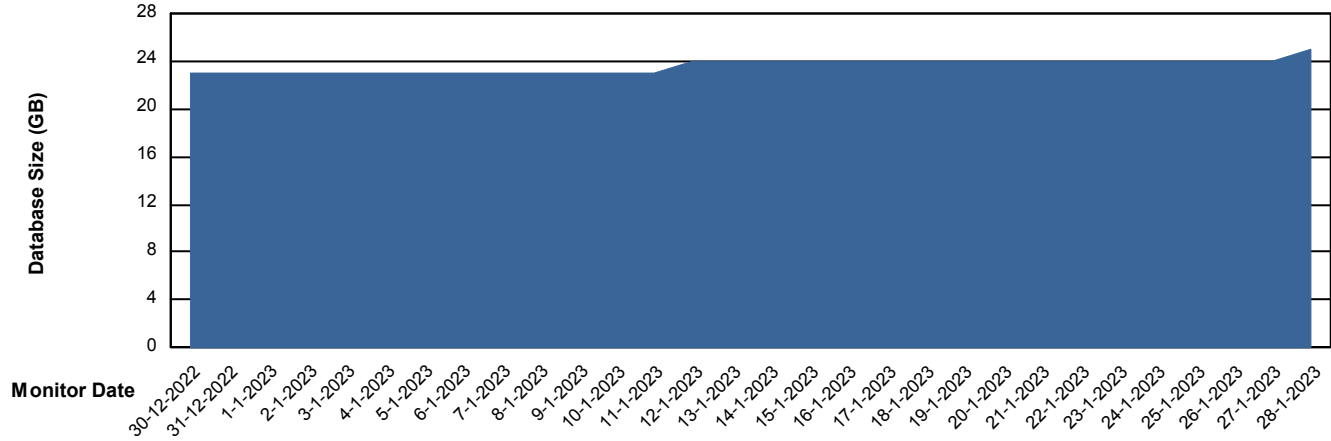

DATABASE SIZE BI-DBSRV_DB

Database growth over last month