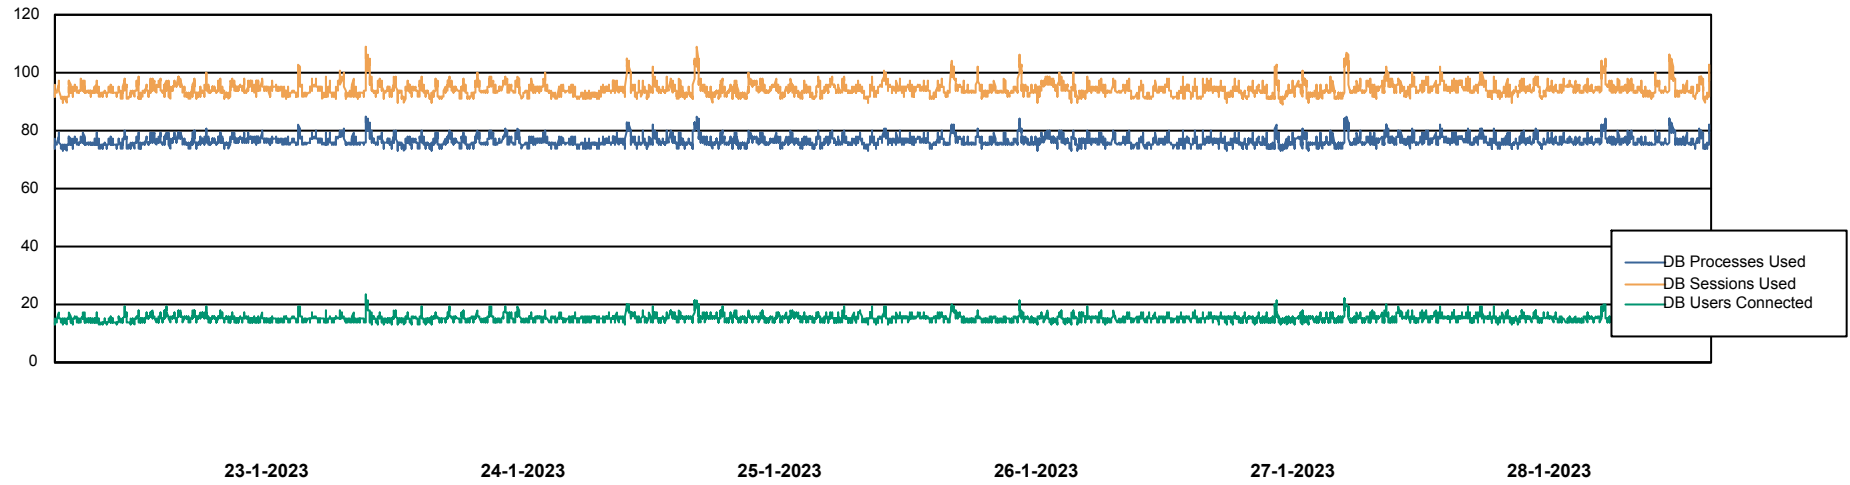

Database Performance BI-DBSRV_DB