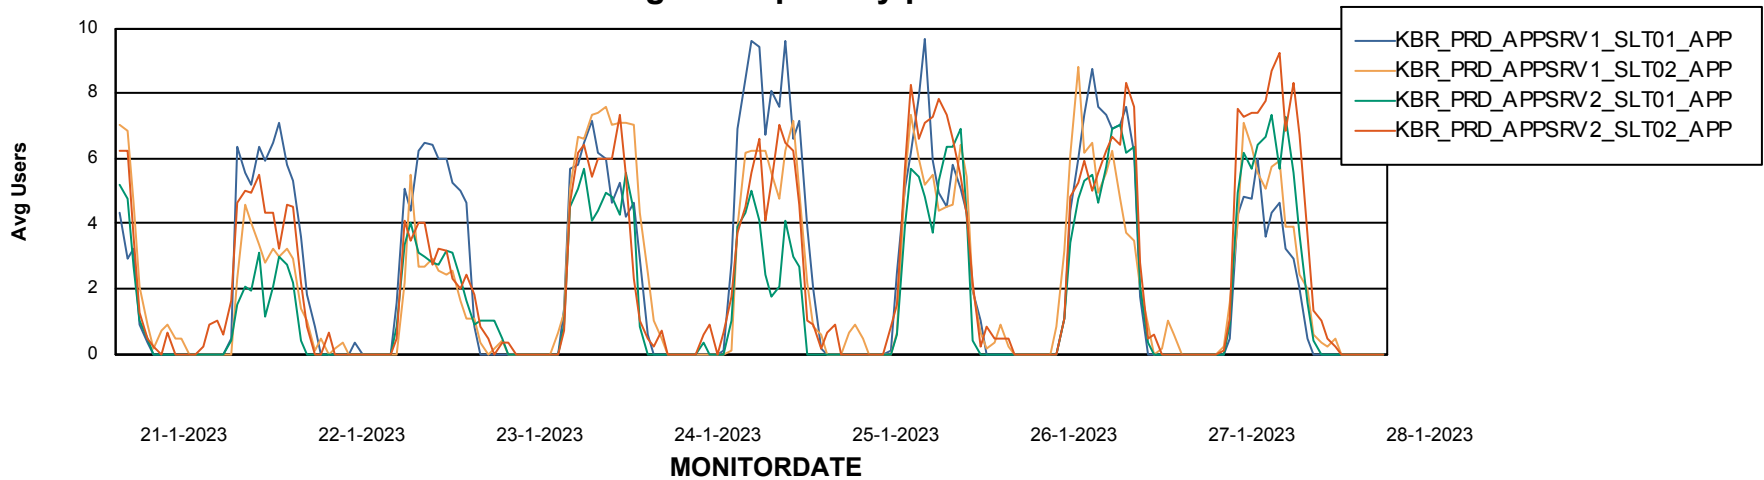

Avg memory used per ABS Server Service

Weekly SLA Customer Report

Customer KBR_Production
Database ID 117

ABSSolute Application Server Services

Avg memory used per ReportServer Service

Avg users per day per ABS server