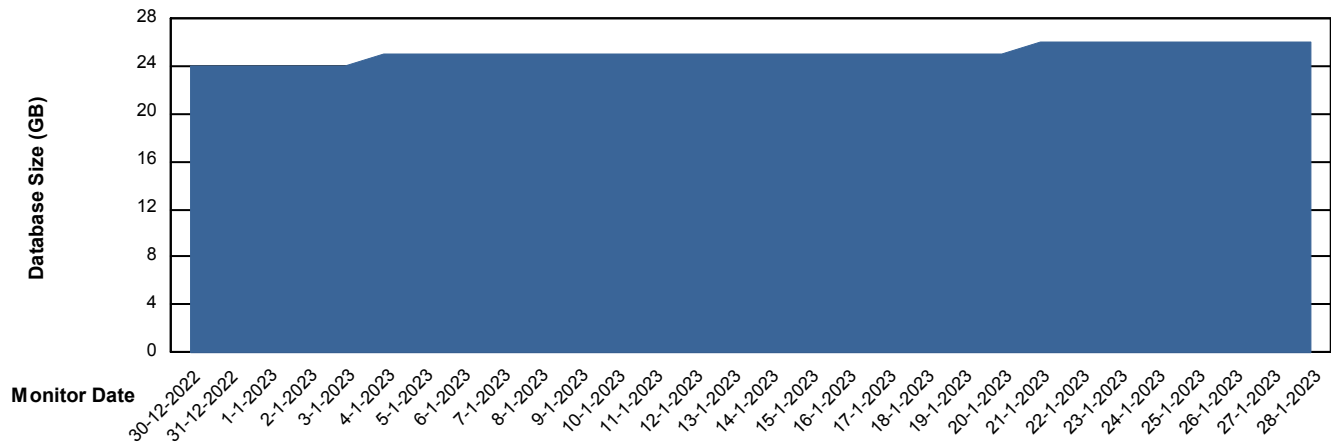

DATABASE SIZE KBR_PRD_DB-SRV1_DB

Database growth over last month