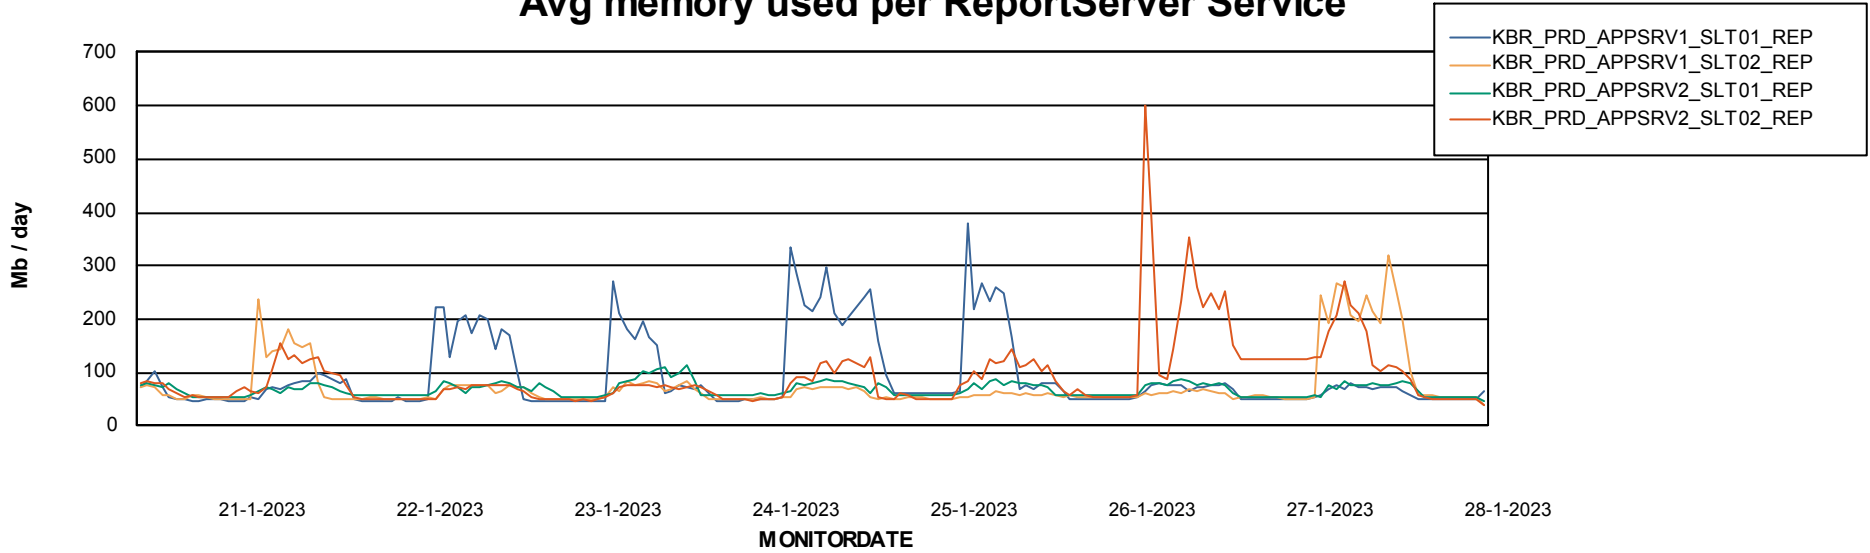

Avg memory used per ABS Server Service

Weekly SLA Customer Report

Customer KBR_Production
Database ID 117

ABSSolute Application Server Services

Avg memory used per ReportServer Service

Avg users per day per ABS server