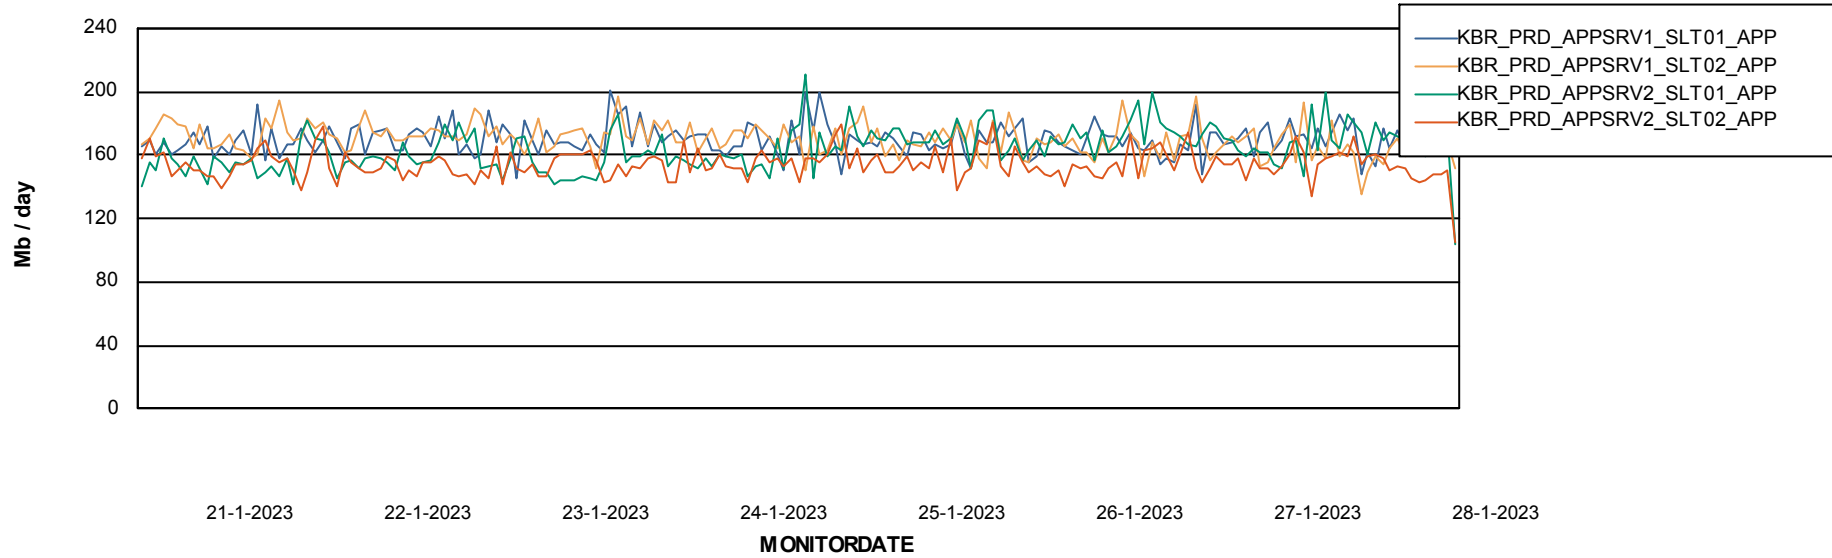

ABSolute Application Server Services

Avg memory used per ABS Server Service