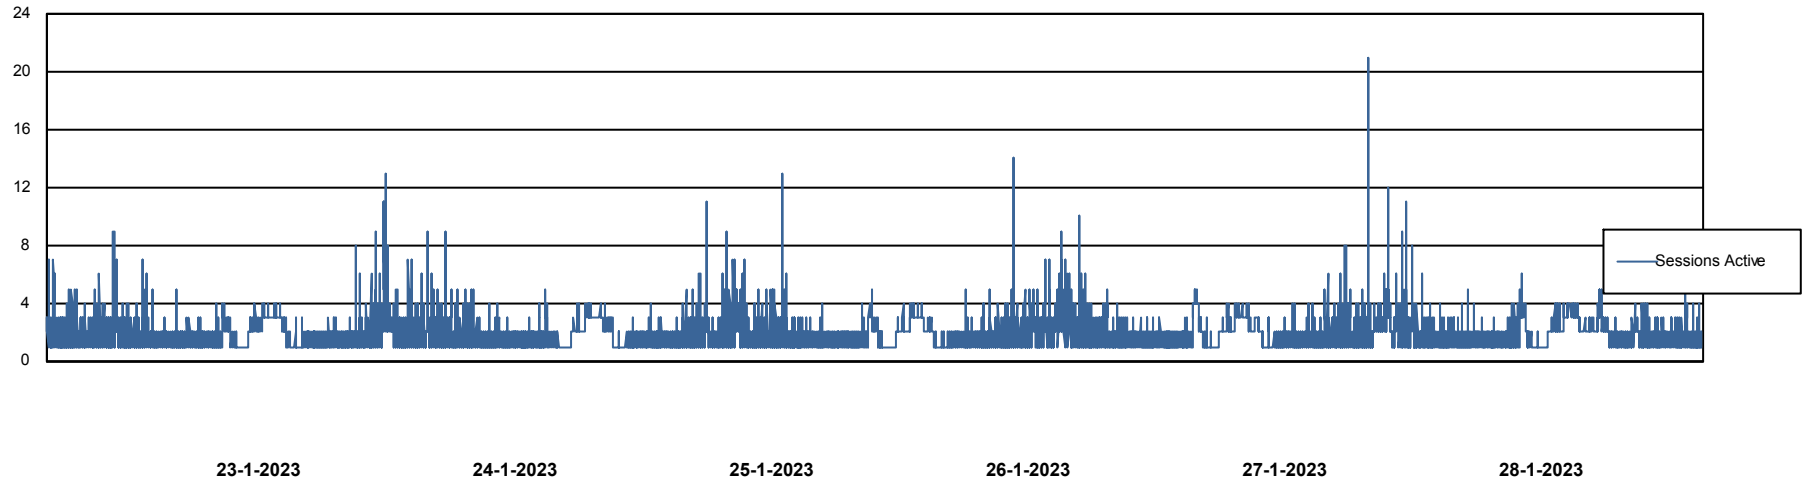

Database Performance JSG_PRD_SAREK_DB