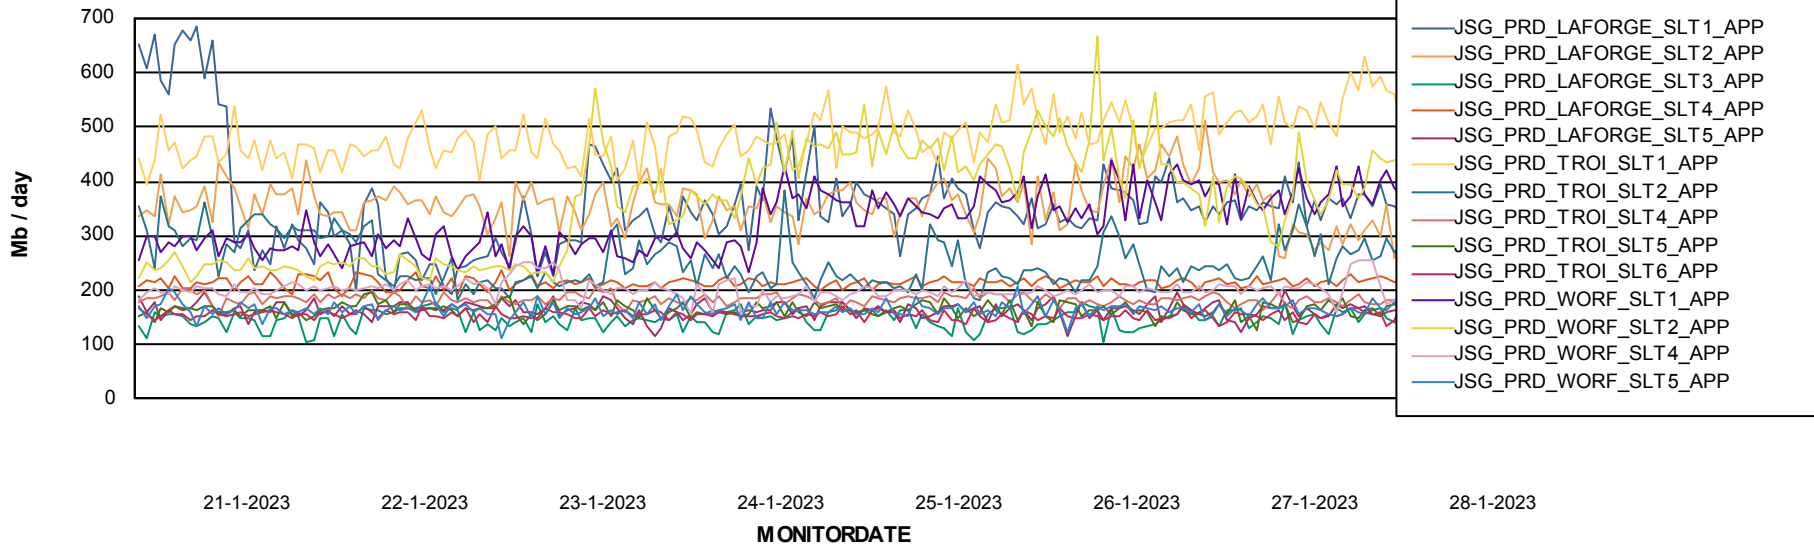

Customer JSG_Production (24/7)
Database ID 102

vr, 27-01-2023 None
zo, 22-01-2023 None
ma, 23-01-2023 None
di, 24-01-2023 None
vr, 27-01-2023 None
za, 28-01-2023 None

Standby Database Health JSG_Production (24/7)

Recovery lag for last 7 days

Weekly SLA Customer Report

Customer JSG_Production (24/7)
Database ID 102

ABSSolute Application Server Services

Avg memory used per ABS Server Service

Avg users per day per ABS server