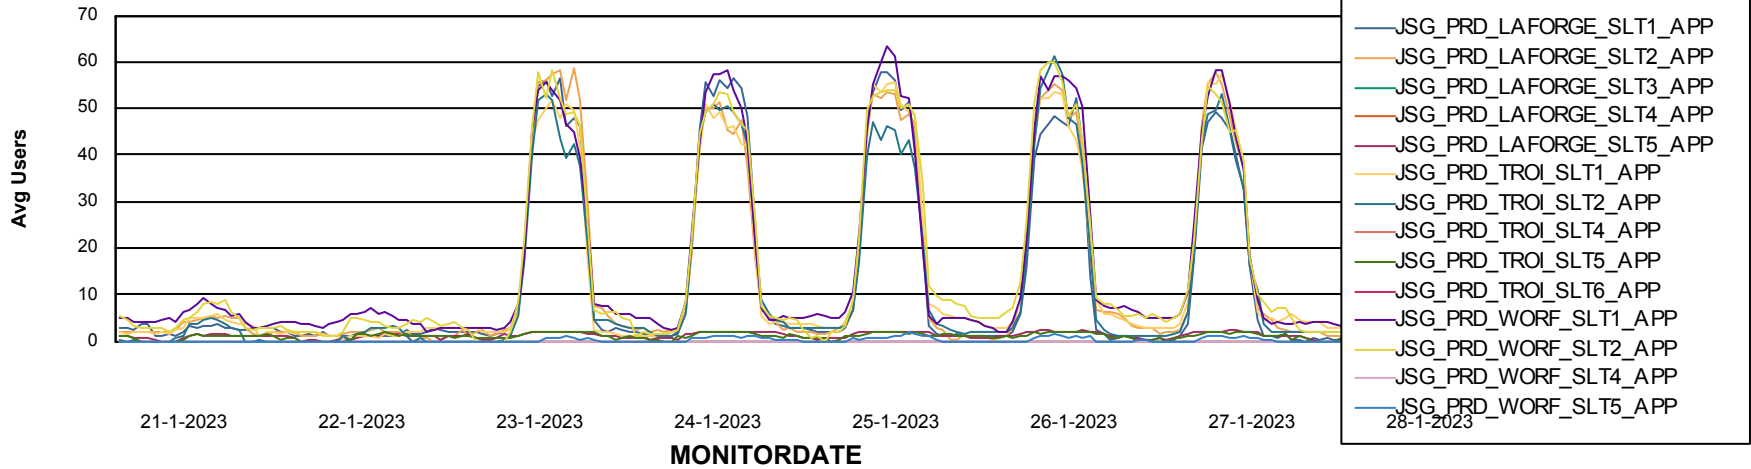

Customer JSG_Production (24/7)
Database ID 102

vr, 27-01-2023 None
zo, 22-01-2023 None
ma, 23-01-2023 None
di, 24-01-2023 None
vr, 27-01-2023 None
za, 28-01-2023 None

Standby Database Health JSG_Production (24/7)

Recovery lag for last 7 days

Weekly SLA Customer Report

Customer JSG_Production (24/7)
Database ID 102

ABSSolute Application Server Services

Avg memory used per ABS Server Service

Avg users per day per ABS server

Weekly SLA Customer Report

Customer JSG_Production (24/7)
Database ID 102

ABSSolute Application ReportServer Services

Avg memory used per ReportServer Service

Weekly SLA Customer Report

Customer JSG_Production (24/7)
Database ID 102