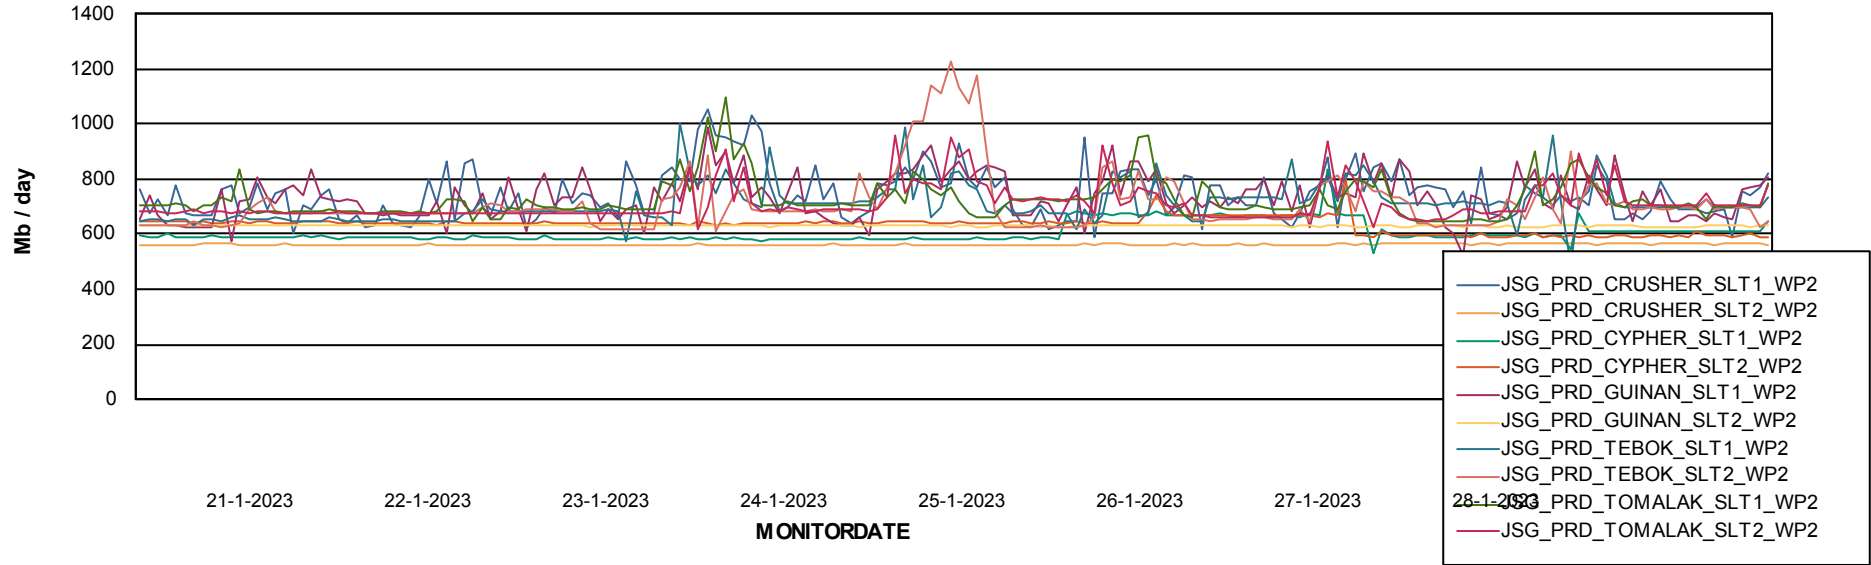

ABSSolute Web Component Services

Avg memory used per ABS Web component