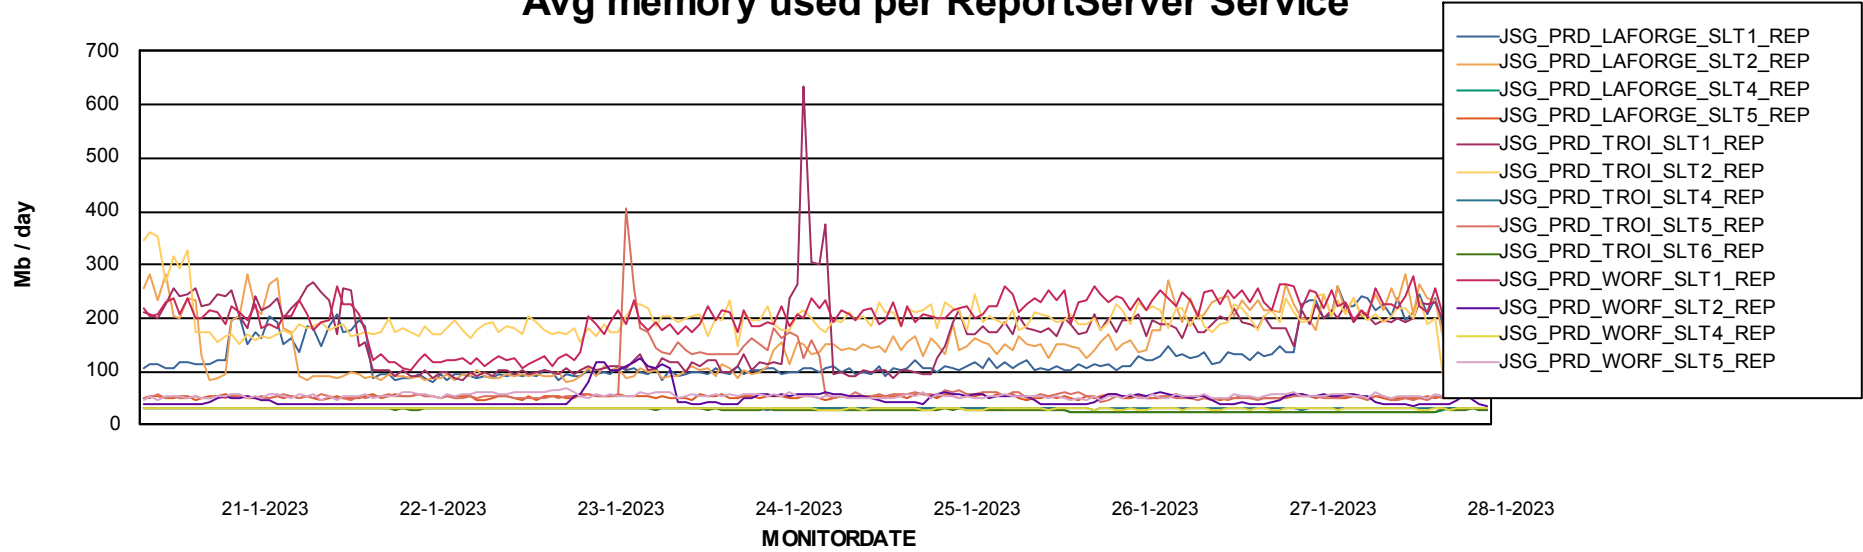

ABSSolute Application ReportServer Services

Avg memory used per ReportServer Service