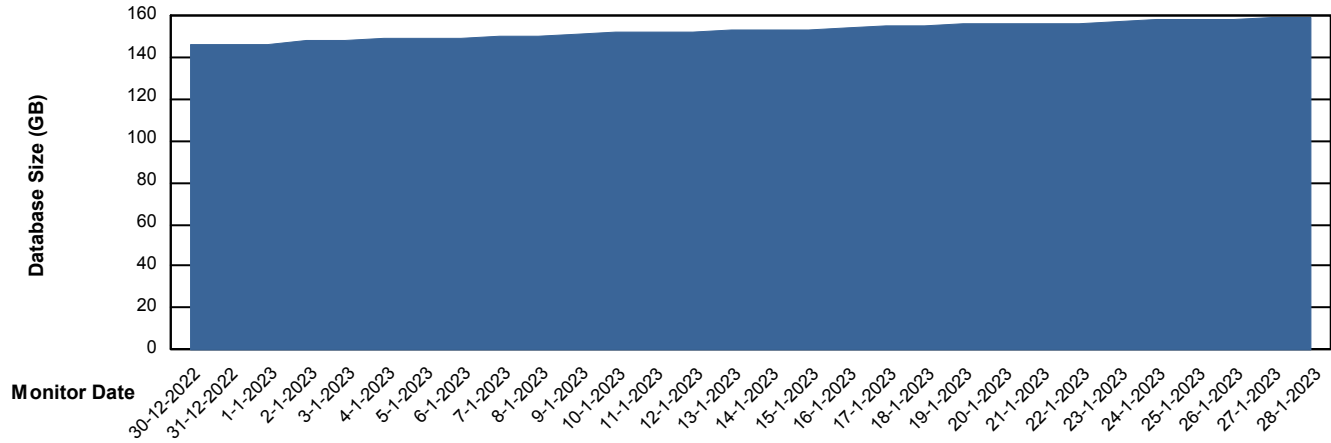

Database growth over last month

Weekly SLA Customer Report

Customer JSG_Production (24/7)
Database ID 102

DATABASE SIZE JSG_PRD_SAREK_DB

Database growth over last month

Weekly SLA Customer Report

Customer JSG_Production (24/7)
Database ID 102