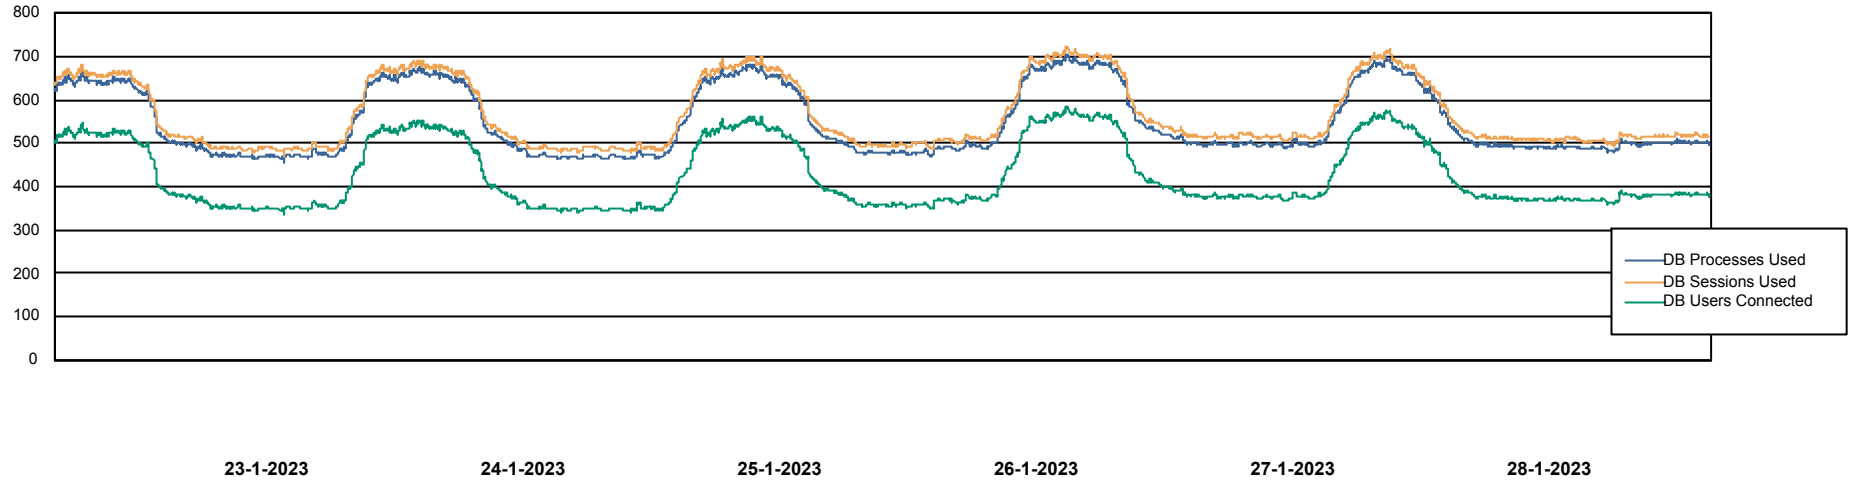

Weekly SLA Customer Report

Customer JSG_Production (24/7)
Database ID 102

Database Performance JSG_PRD_BASHIR_DB

Weekly SLA Customer Report

Customer JSG_Production (24/7)
Database ID 102

Database Performance JSG_PRD_PICARD_DB

DB Processes Max 0
DB Processes Max 1,000
DB Processes Max 4

Weekly SLA Customer Report

Customer JSG_Production (24/7)
Database ID 102

Database Performance JSG_PRD_RIKER_DB

Weekly SLA Customer Report

Customer JSG_Production (24/7)
Database ID 102

Database Performance JSG_PRD_SAREK_DB

Weekly SLA Customer Report

Customer JSG_Production (24/7)
Database ID 102

DATABASE SIZE JSG_PRD_BASHIR_DB

Database growth over last month

DATABASE SIZE JSG_PRD_RIKER_DB