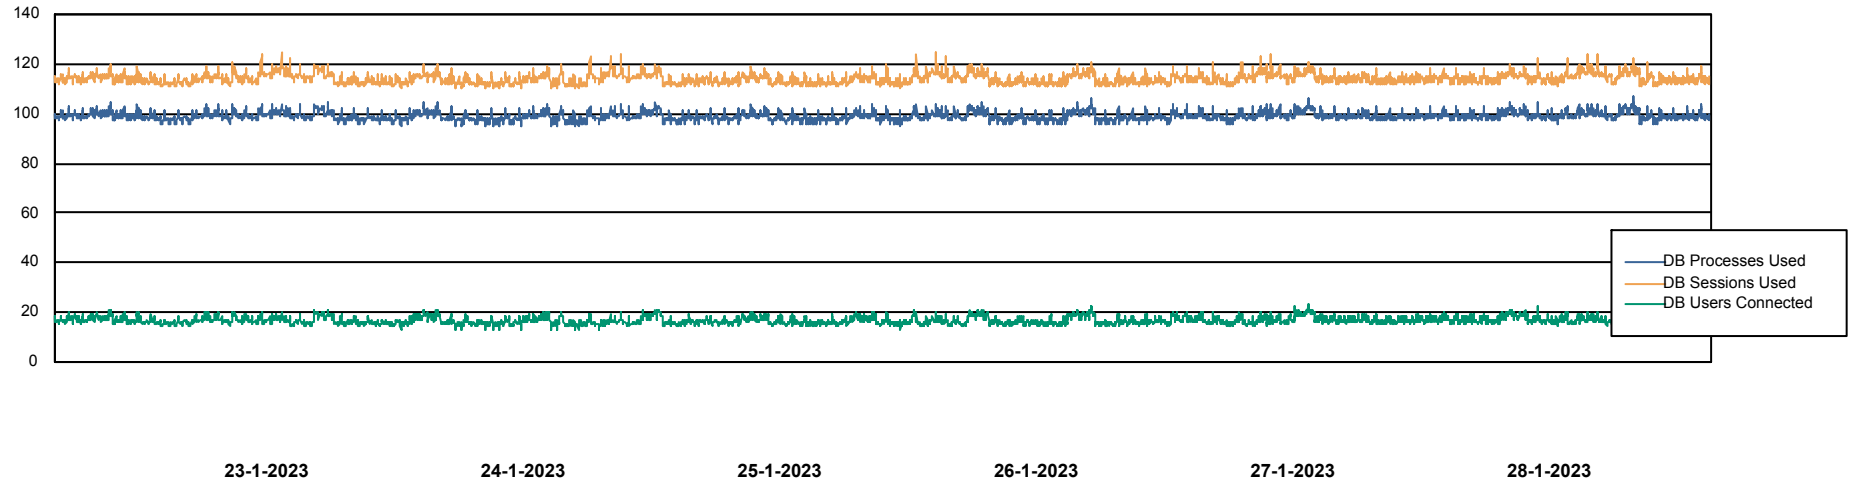

Database Performance JSG_PRD_BASHIR_DB