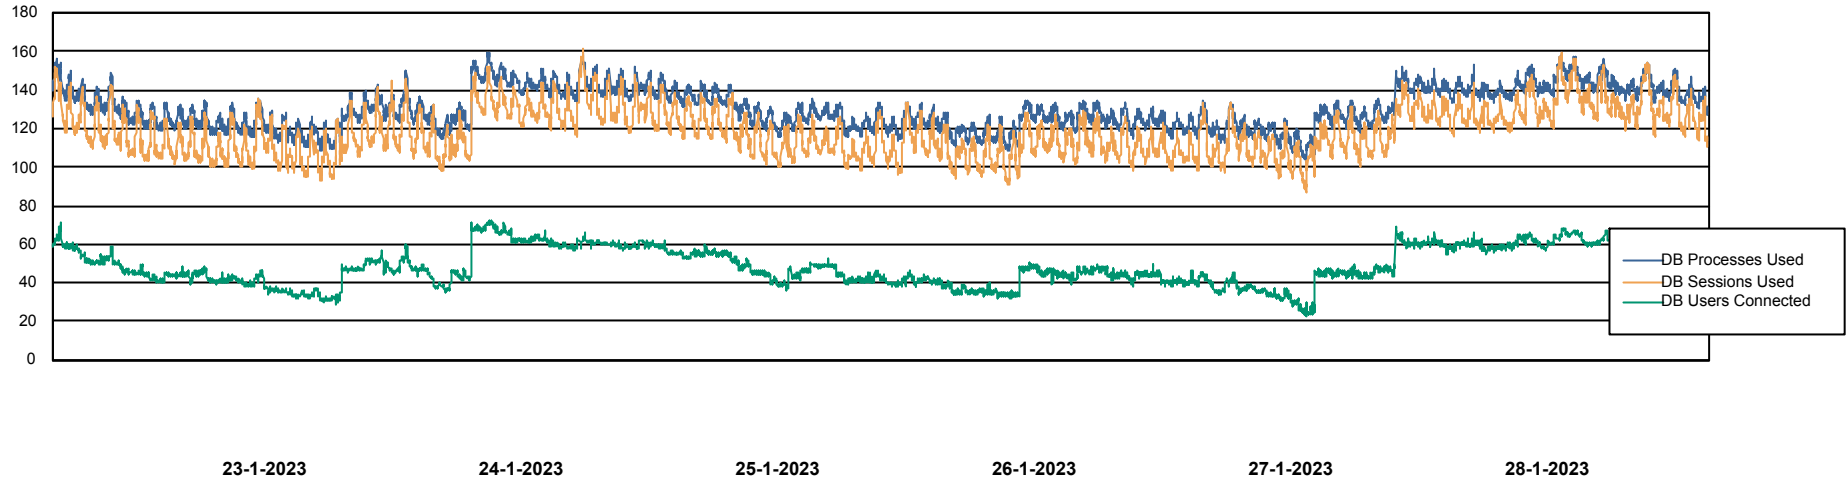

Database Performance JSG_PRD_SAREK_DB