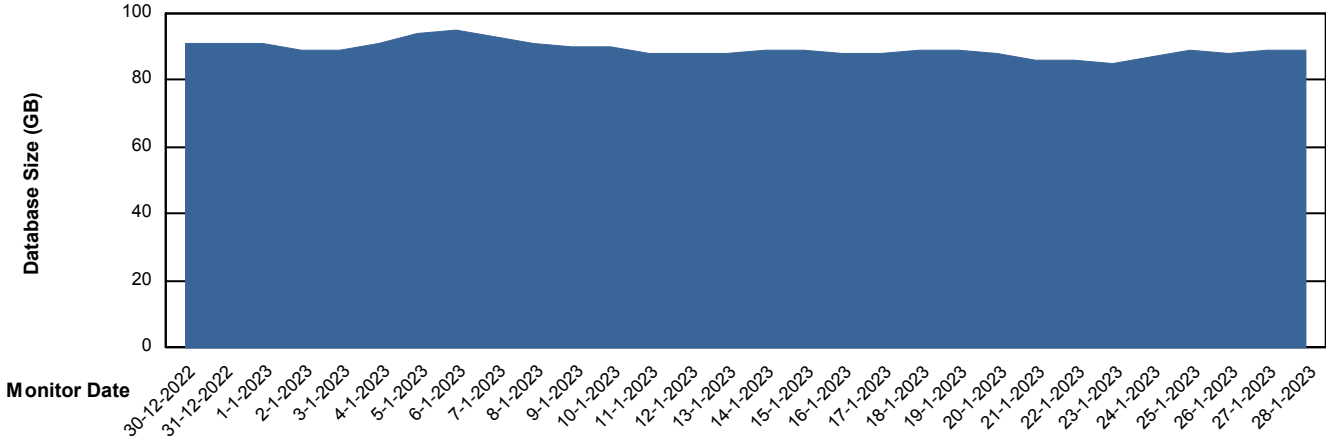

Database Performance JSG_PRD_SAREK_DB

Weekly SLA Customer Report

Customer JSG_Production (24/7)
Database ID 102

DATABASE SIZE JSG_PRD_BASHIR_DB

Database growth over last month

DATABASE SIZE JSG_PRD_RIKER_DB

Database growth over last month

Weekly SLA Customer Report

Customer JSG_Production (24/7)
Database ID 102

DATABASE SIZE JSG_PRD_SAREK_DB

Database growth over last month

Weekly SLA Customer Report

Customer JSG_Production (24/7)
Database ID 102