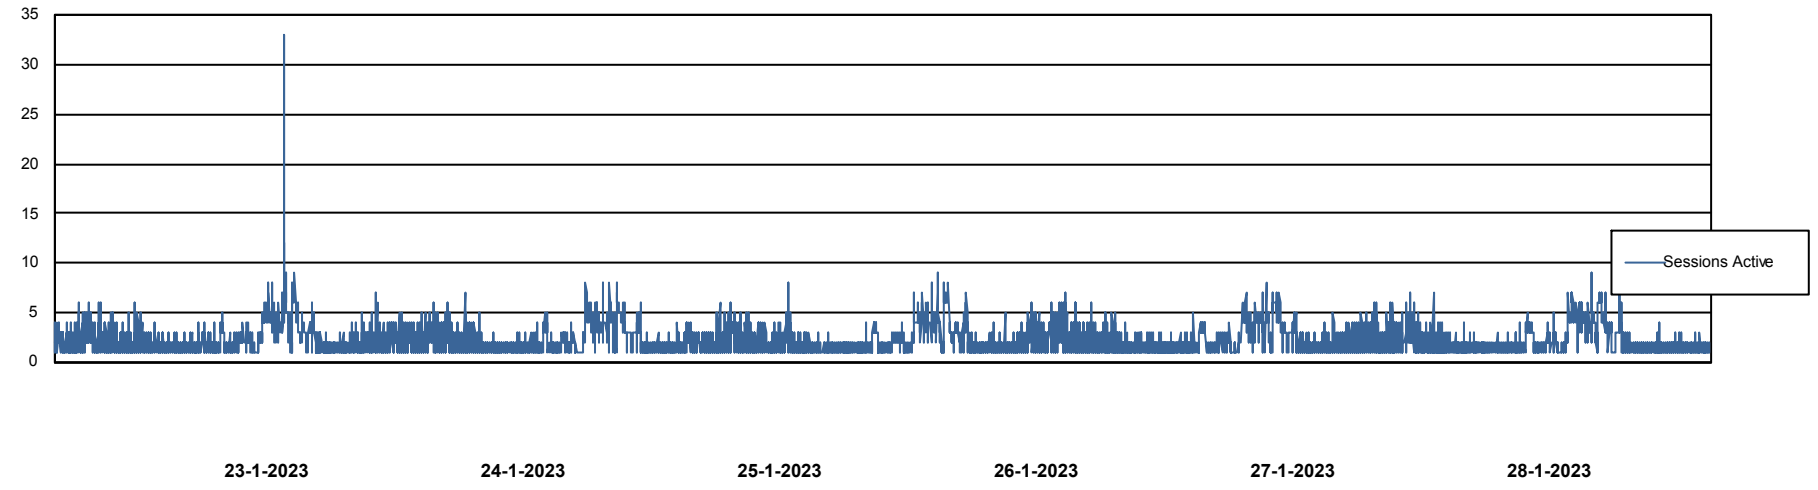

DB Processes Max 0
DB Processes Max 1,000
DB Processes Max 4

Weekly SLA Customer Report

Customer JSG_Production (24/7)
Database ID 102

Database Performance JSG_PRD_RIKER_DB

Weekly SLA Customer Report

Customer JSG_Production (24/7)
Database ID 102