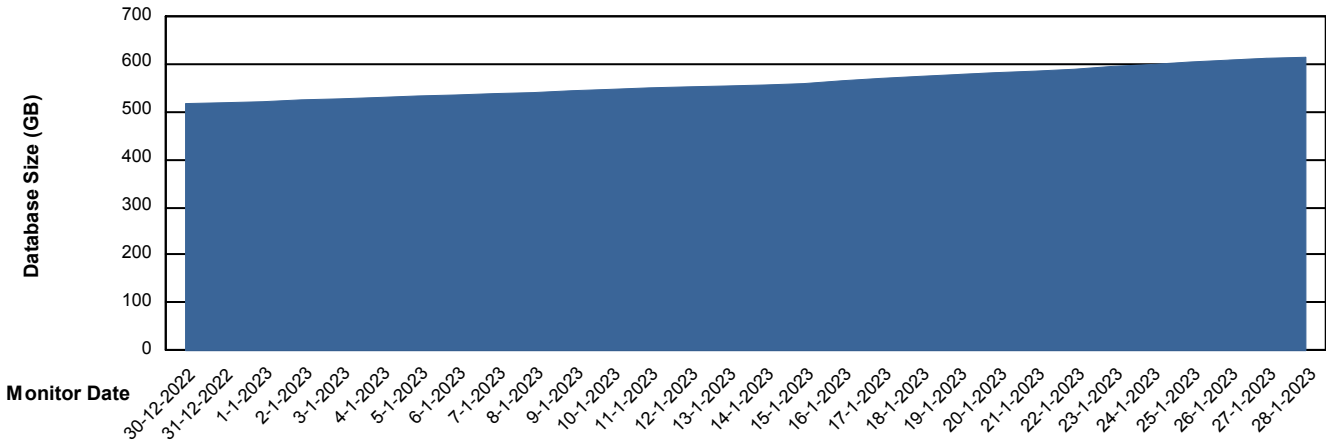

Database Performance JSG_PRD_SAREK_DB

Weekly SLA Customer Report

Customer JSG_Production (24/7)
Database ID 102

DATABASE SIZE JSG_PRD_BASHIR_DB

Database growth over last month

DATABASE SIZE JSG_PRD_RIKER_DB

Database growth over last month

Weekly SLA Customer Report

Customer JSG_Production (24/7)
Database ID 102

DATABASE SIZE JSG_PRD_SAREK_DB

Database growth over last month

Weekly SLA Customer Report

Customer JSG_Production (24/7)
Database ID 102