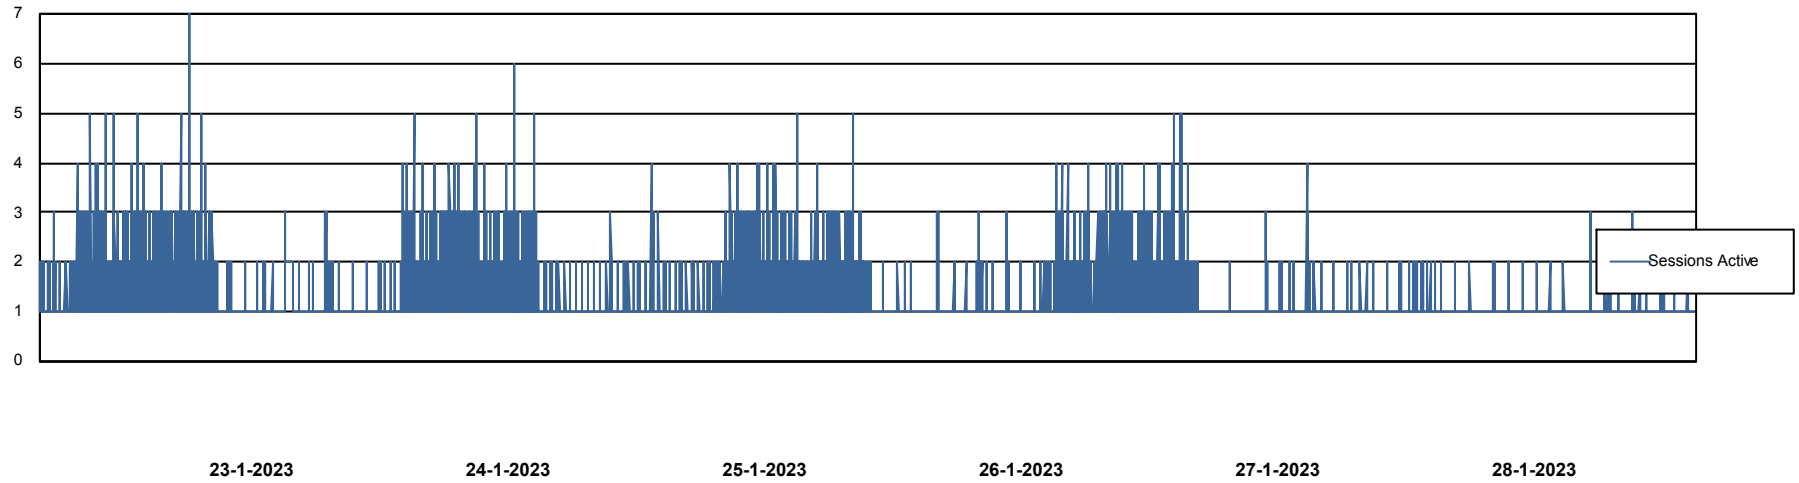

Database Performance HUE_PRD_S-ORAPROD2_DB