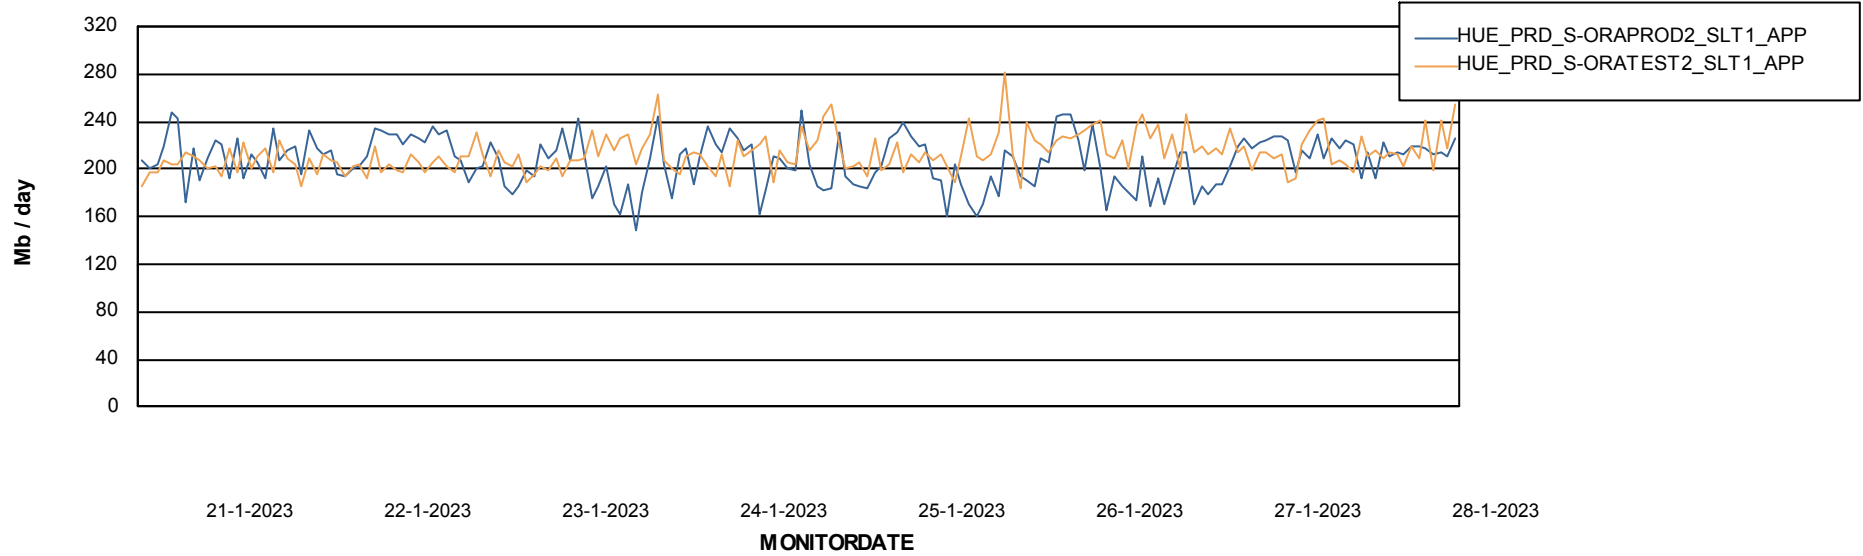

ABSSolute Application Server Services

Avg memory used per ABS Server Service