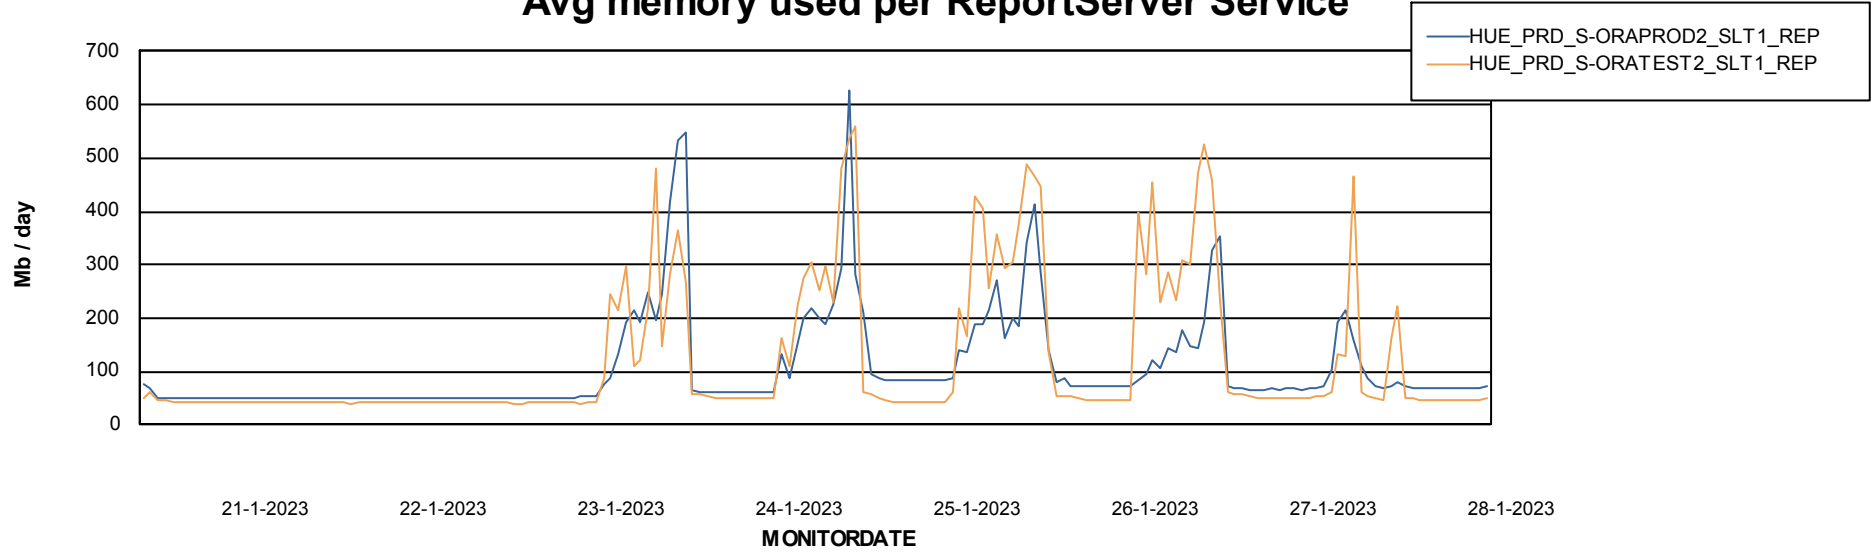

ABSSolute Application ReportServer Services

Avg memory used per ReportServer Service