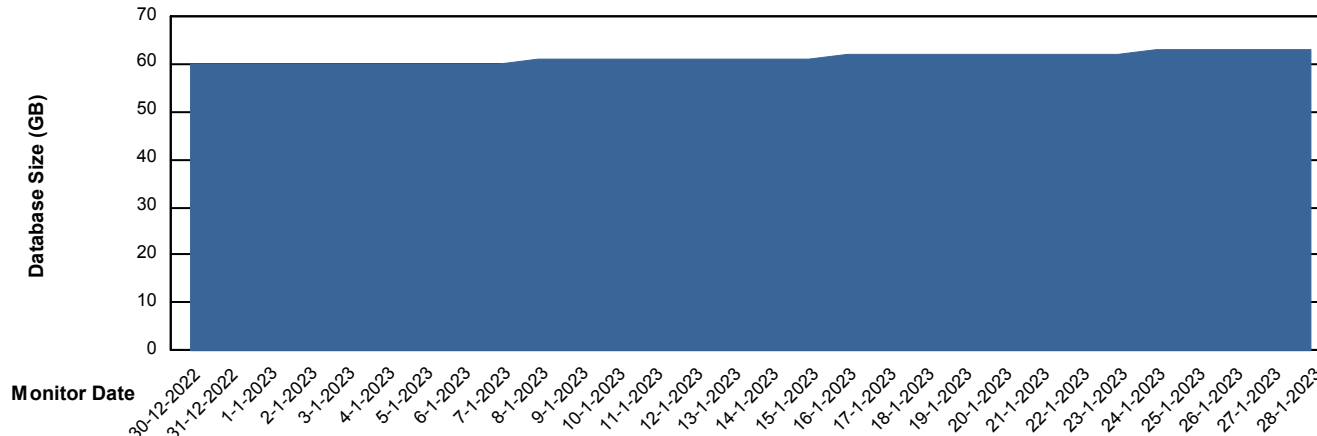

DATABASE SIZE HUE_PRD_S-ORAPROD2_DB

Database growth over last month