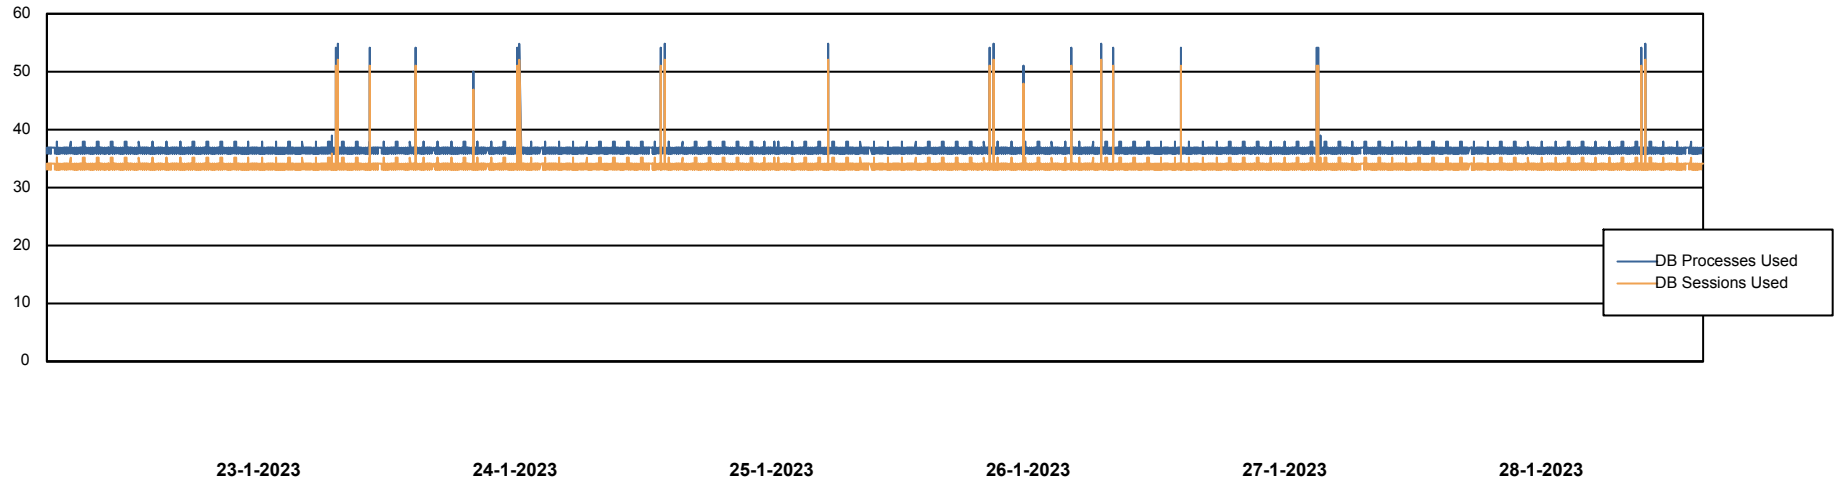

# Weekly SLA Customer Report

Customer HUE\_Production  
Database ID 154

Database Performance HUE\_STB\_S-ORATEST2\_DB

DB Processes Max 1,000