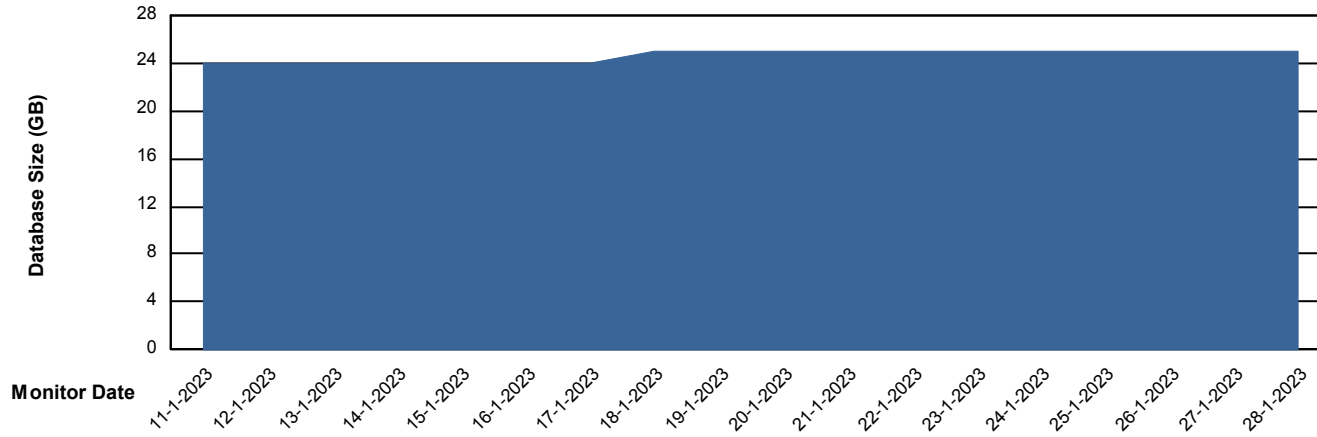

DATABASE SIZE HUE_PRD_S-ORABI_DB

Database growth over last month