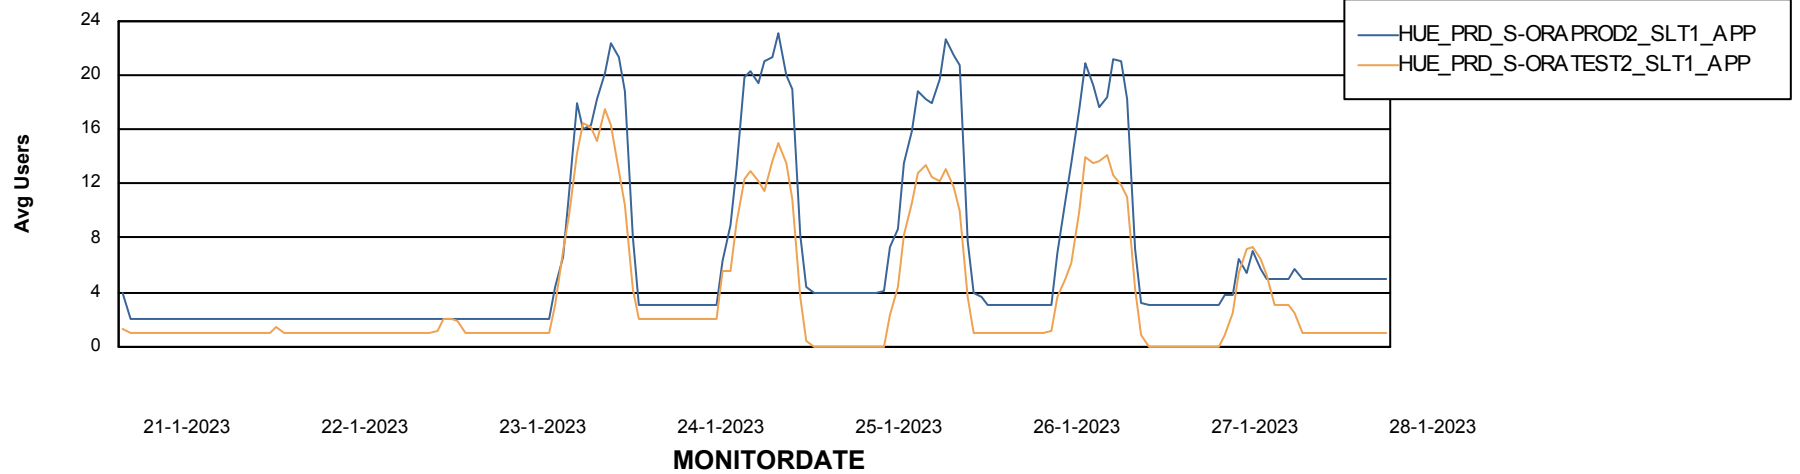

Avg users per day per ABS server