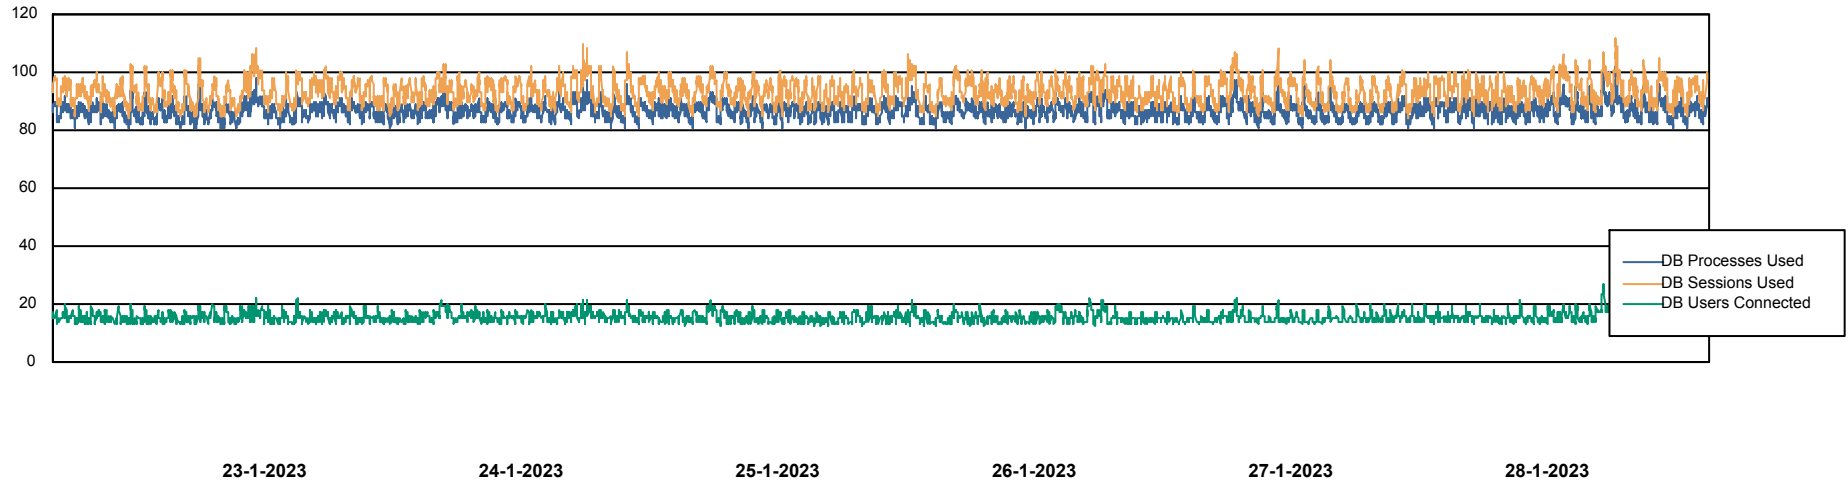

Database Performance ELJDB_BI