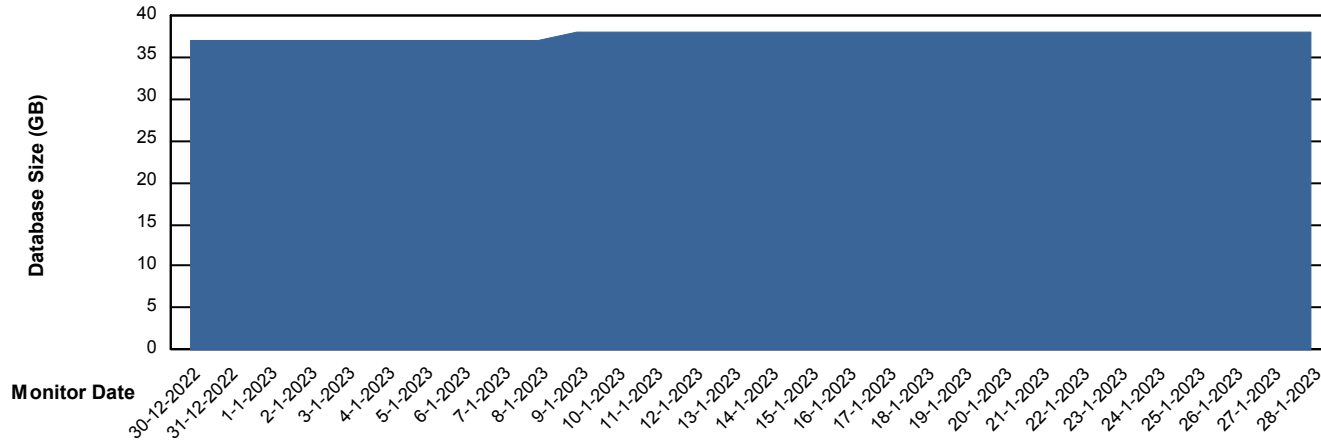

DATABASE SIZE ELJDB_BI

Database growth over last month