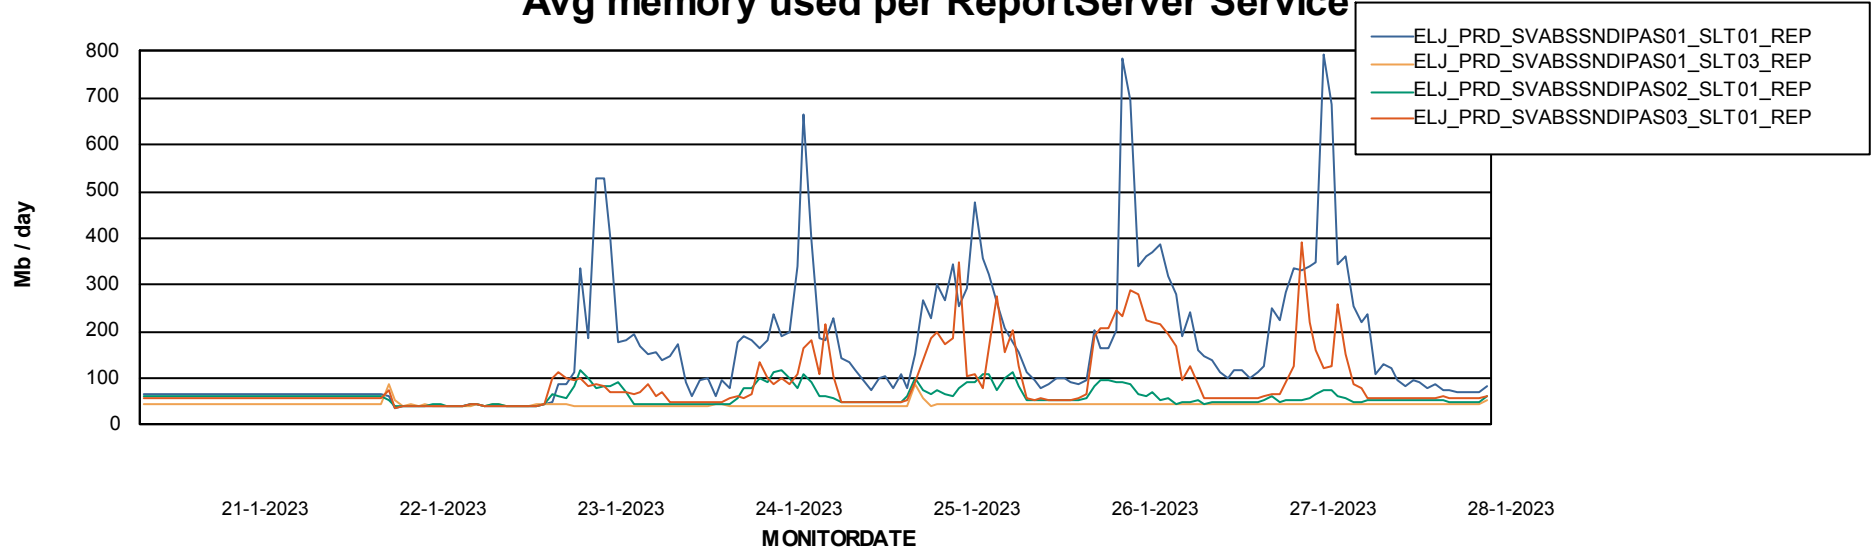

ABSSolute Application ReportServer Services

Avg memory used per ReportServer Service