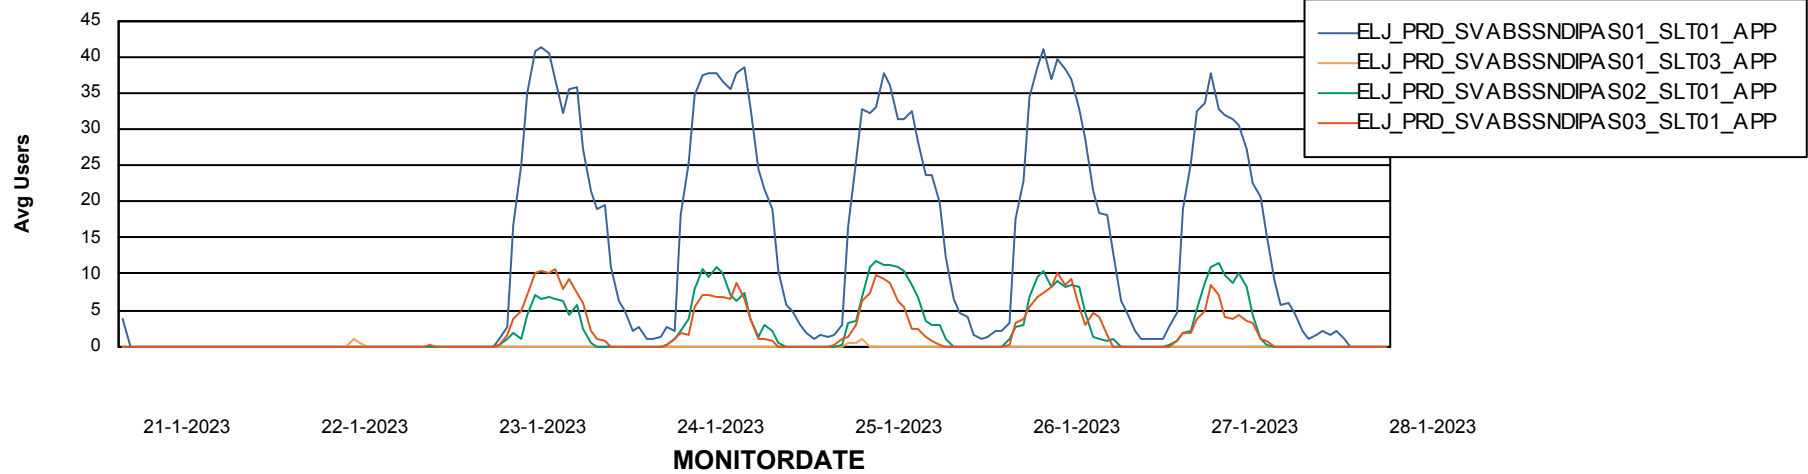

Avg users per day per ABS server