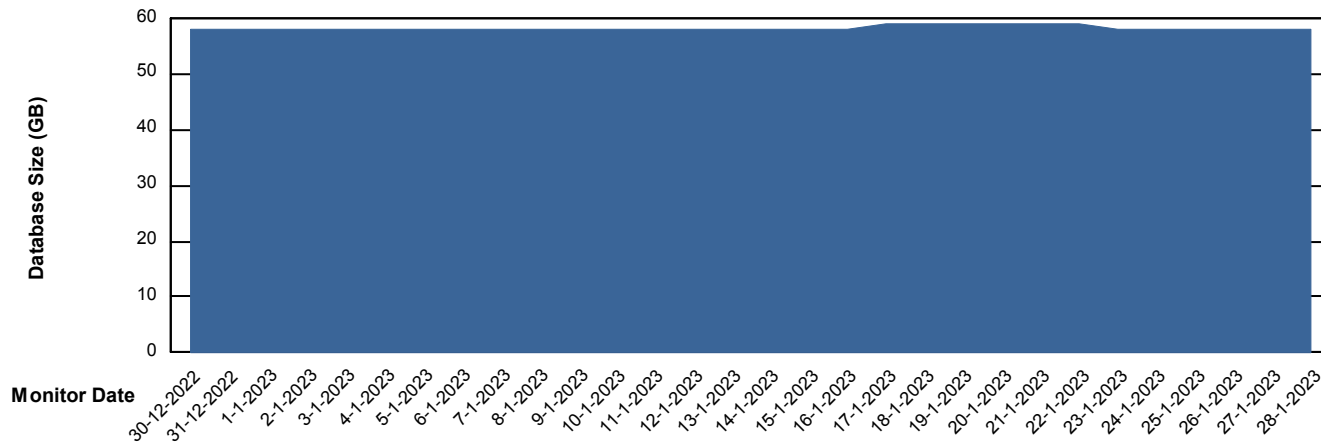

DATABASE SIZE ELJDB_Production

Database growth over last month