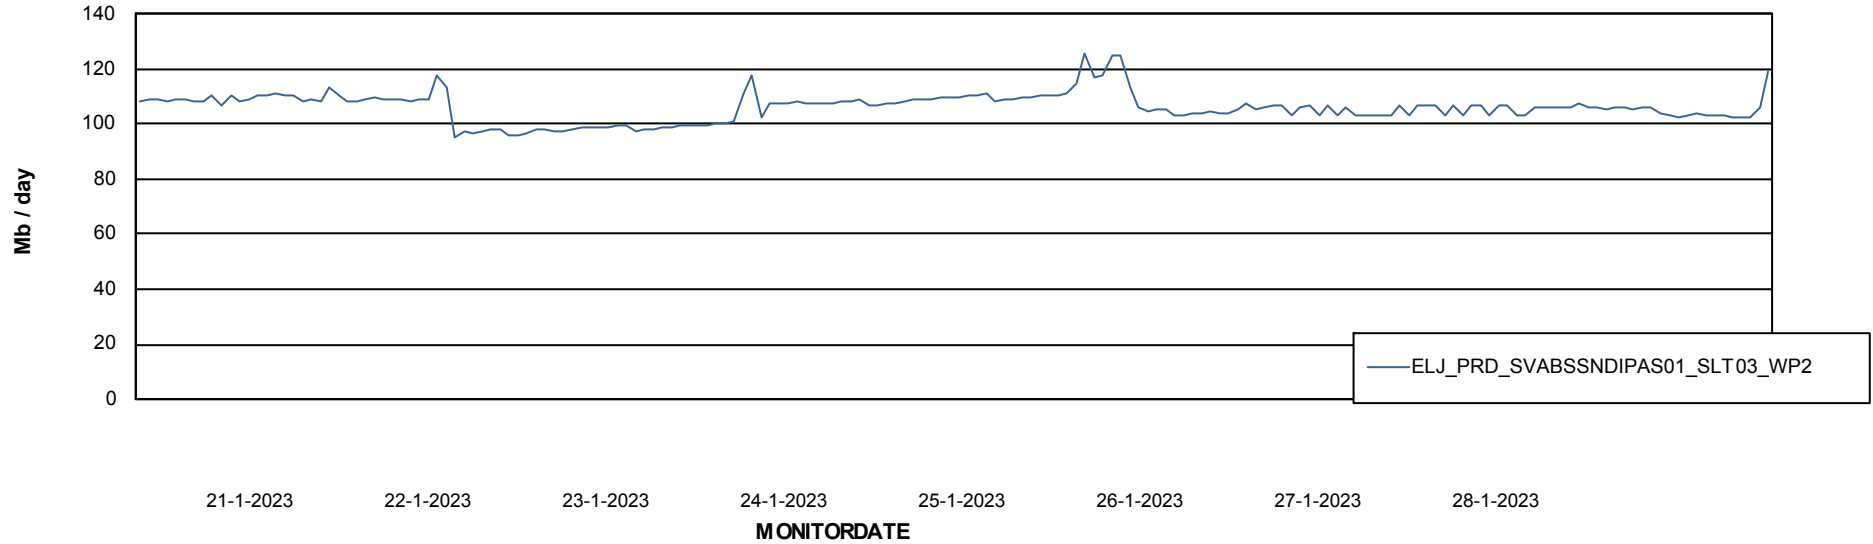

ABSSolute Web Component Services

Avg memory used per ABS Web component