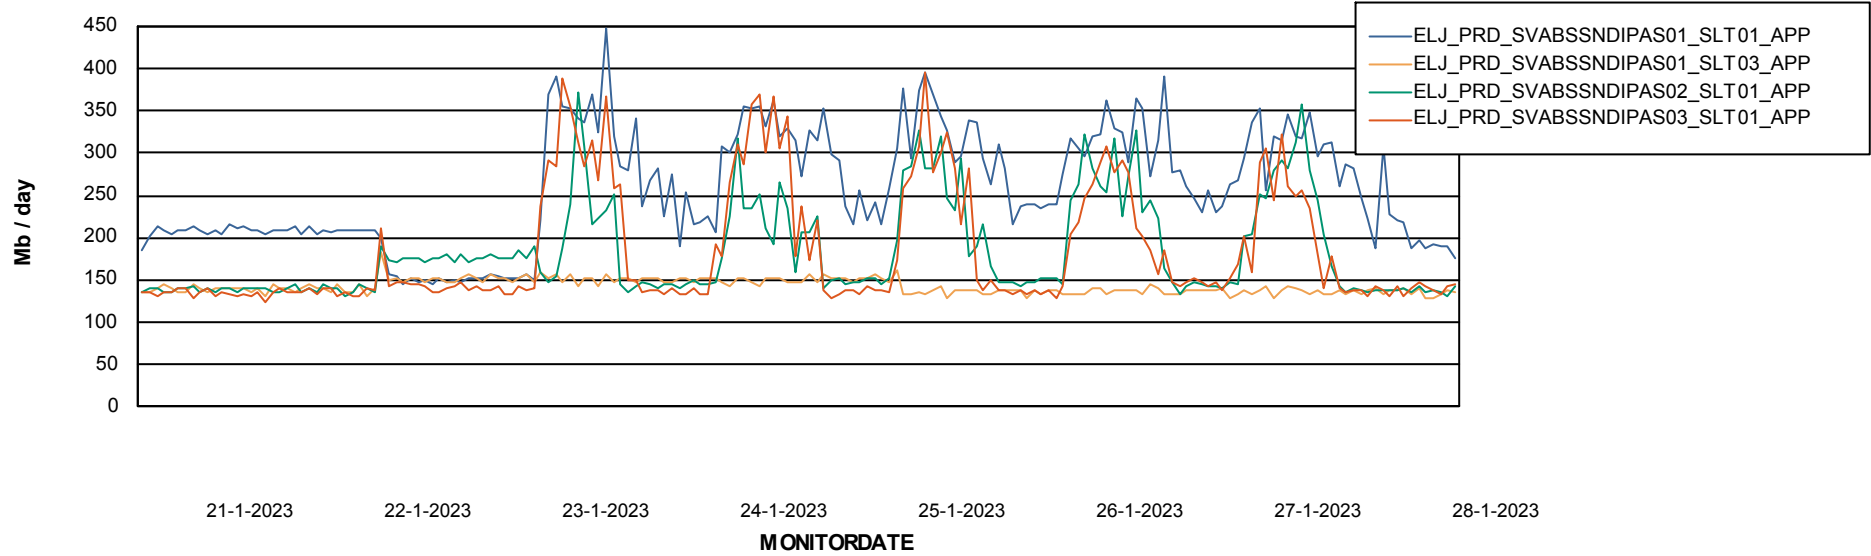

ABSSolute Application Server Services

Avg memory used per ABS Server Service