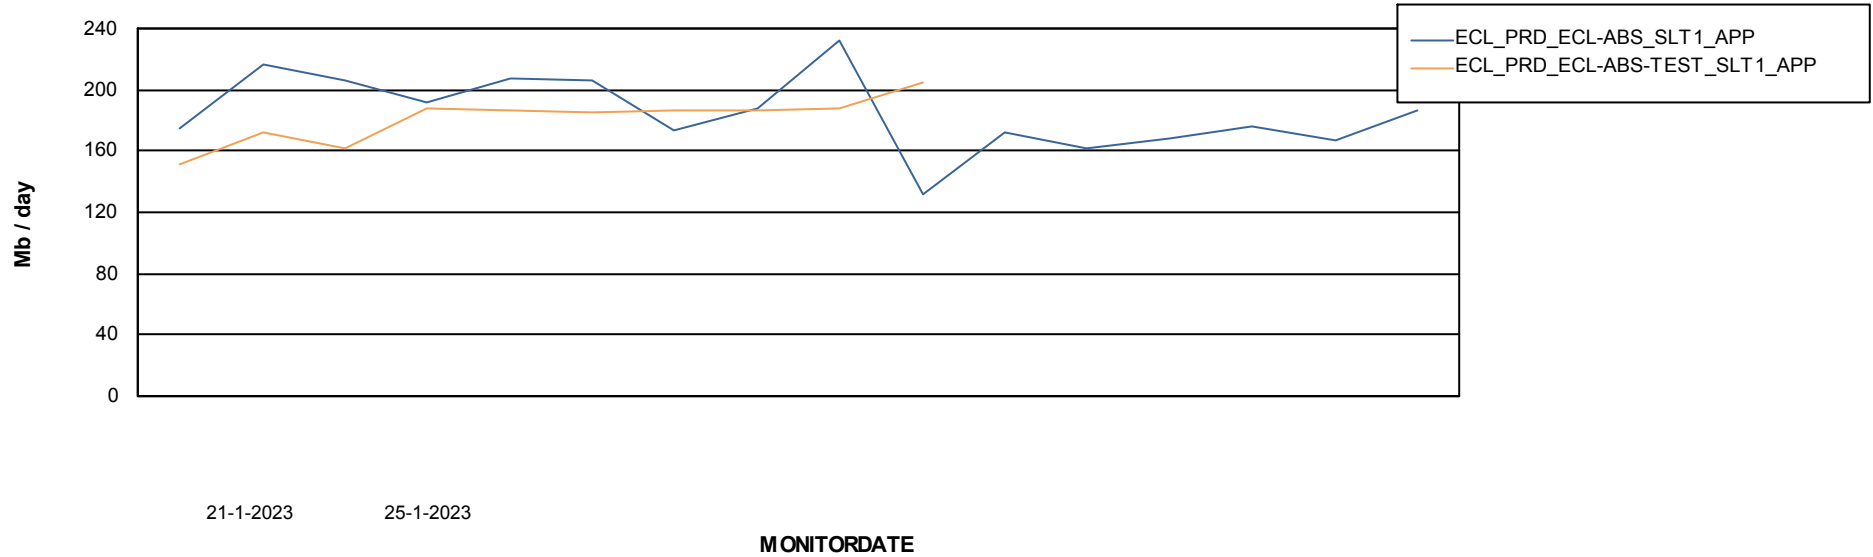

Database Tablespace ECLDB_Production

Date	Tablespace Name	Filesize (Gb)	Usedsize (Gb)	Percentage free
25-1-2023	ABSDATA	92	76	17
	INDX	8	5	34

Weekly SLA Customer Report

Customer ECL_production
Database ID 77

ABSSolute Application Server Services

Avg memory used per ABS Server Service

Avg users per day per ABS server

Weekly SLA Customer Report

Customer ECL_production
Database ID 77

ABSSolute Application ReportServer Services