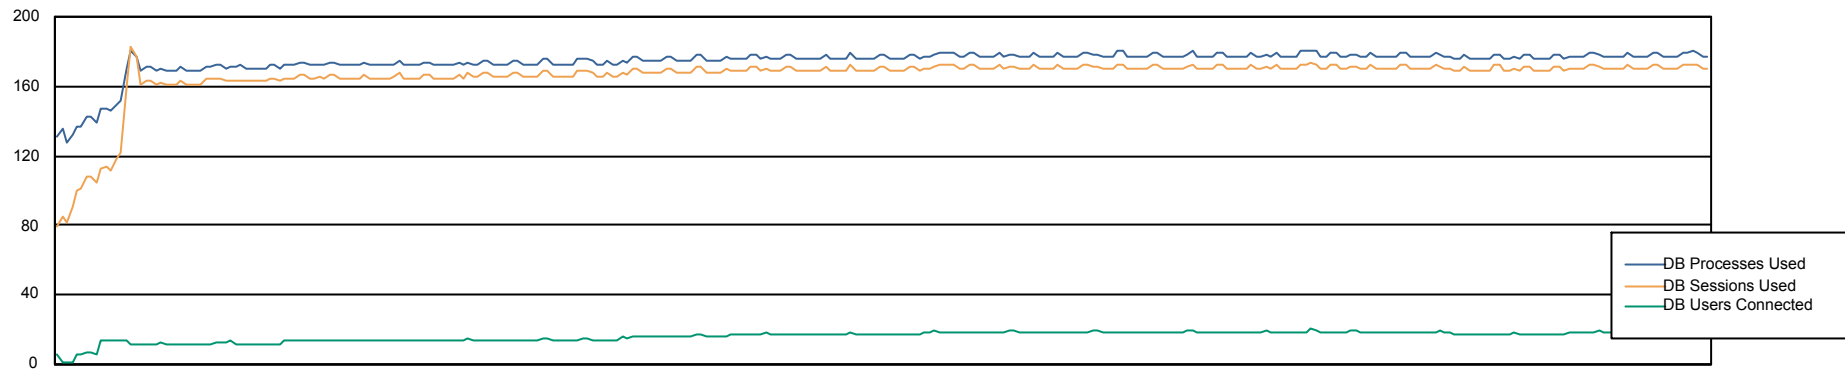

Harddisk Usage ECL_PRD_ECL-ABS-WEB

	Free disk space on C: (%)	Total disk space on C: (Gb)	Used disk space on C: (Gb)
25-1-2023	43	127	72
24-1-2023	43	127	72
23-1-2023	43	127	72

Weekly SLA Customer Report

Customer ECL_production
Database ID 77

Database Performance ECLDB_Production

25-1-2023

25-1-2023

Weekly SLA Customer Report

Customer ECL_production
 Database ID 77

DATABASE SIZE ECLDB_Production

Database growth over last month