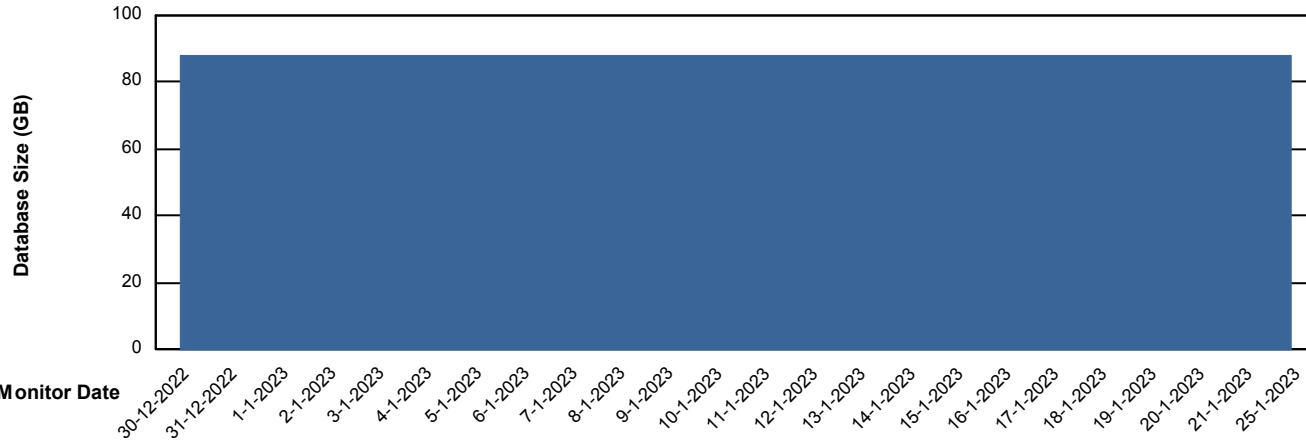

Customer ECL_production
Database ID 77

Database Performance ECLDB_Production

25-1-2023

25-1-2023

Weekly SLA Customer Report

Customer ECL_production
 Database ID 77

DATABASE SIZE ECLDB_Production

Database growth over last month

Database Tablespace ECLDB_Production

Date	Tablespace Name	Filesize (Gb)	Usedsize (Gb)	Percentage free
25-1-2023	ABSDATA	92	76	17
	INDX	8	5	34

Weekly SLA Customer Report

Customer ECL_production
Database ID 77