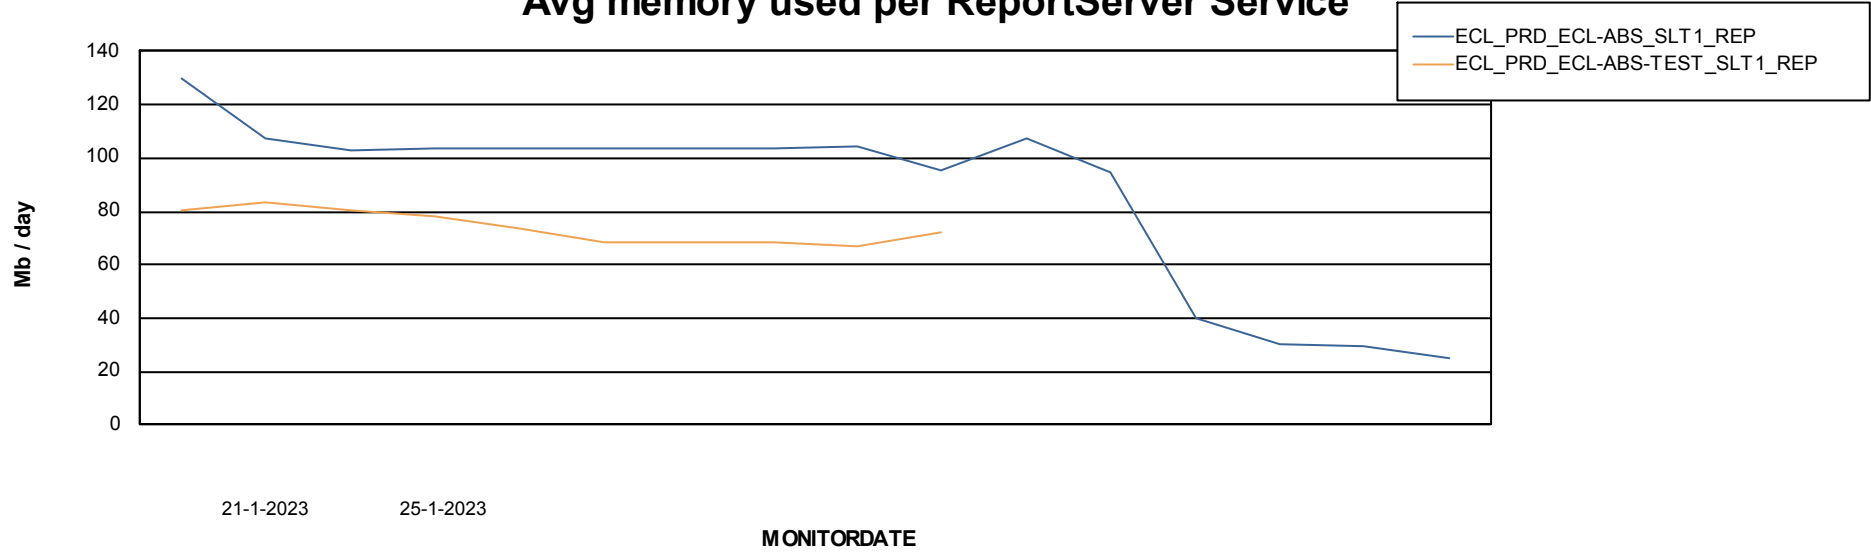

ABSSolute Application Server Services

Avg memory used per ABS Server Service

Avg users per day per ABS server

Weekly SLA Customer Report

Customer ECL_production
Database ID 77

ABSSolute Application ReportServer Services

Avg memory used per ReportServer Service

Weekly SLA Customer Report

Customer ECL_production
Database ID 77

ABSSolute Web Component Services

Avg memory used per ABS Web component

Weekly SLA Customer Report

Customer ECL_production
Database ID 77