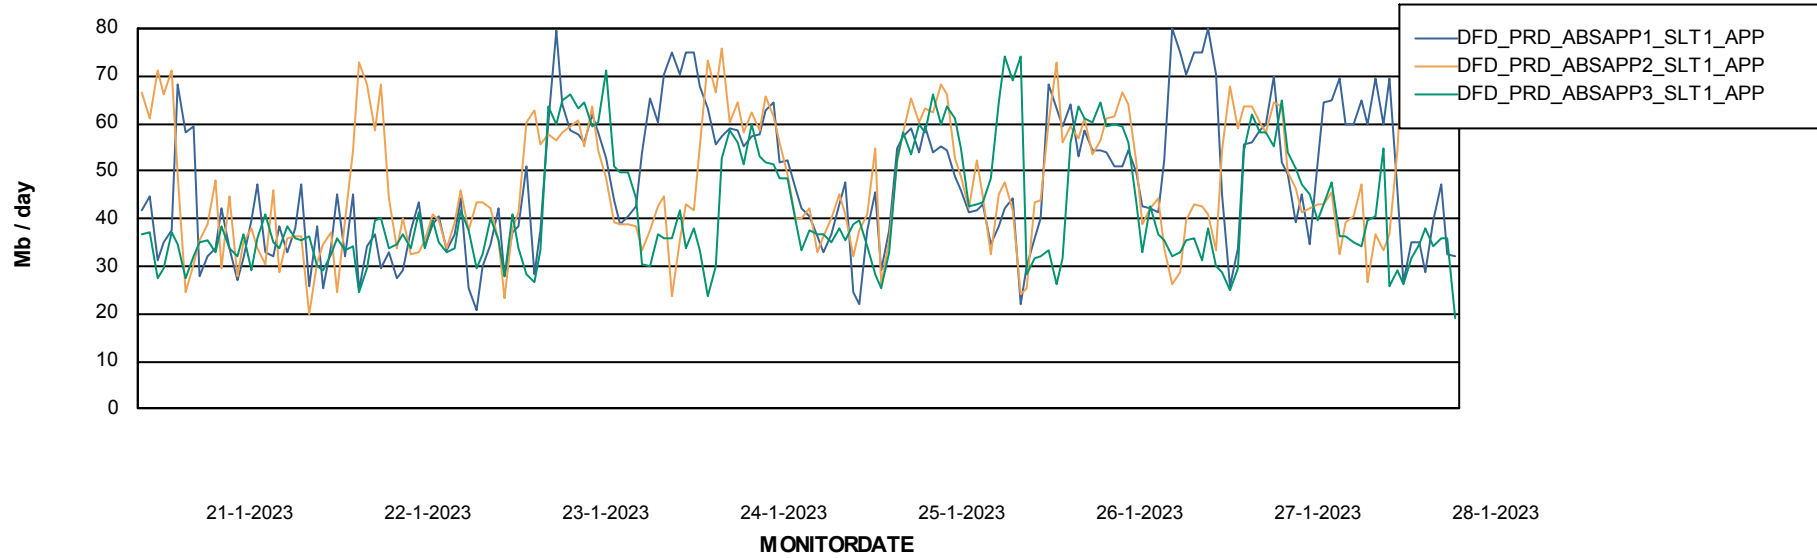

Weekly SLA Customer Report

Customer DFD_Production
Database ID 39

Database Performance DFDDDB_Production

DB Processes Max 4
DB Sessions Max 600

Weekly SLA Customer Report

Customer DFD_Production
 Database ID 39

DATABASE SIZE DFDDDB_Production

Database growth over last month

Database Tablespace DFDDDB_Production

Date	Tablespace Name	Filesize (Gb)	Usedsize (Gb)	Percentage free
28-1-2023	ABSDATA	83	26	68
	INDX	161	122	24
27-1-2023	ABSDATA	83	26	68
	INDX	161	122	24
26-1-2023	ABSDATA	83	26	68
	INDX	161	122	24
25-1-2023	ABSDATA	83	26	68
	INDX	161	122	24
24-1-2023	ABSDATA	83	26	69
	INDX	161	122	24
23-1-2023	ABSDATA	83	25	70
	INDX	161	121	25
22-1-2023	ABSDATA	83	24	71
	INDX	161	121	25

Weekly SLA Customer Report

Customer DFD_Production
Database ID 39

ABSSolute Application Server Services

Avg memory used per ABS Server Service

Avg users per day per ABS server

Weekly SLA Customer Report

Customer DFD_Production
Database ID 39