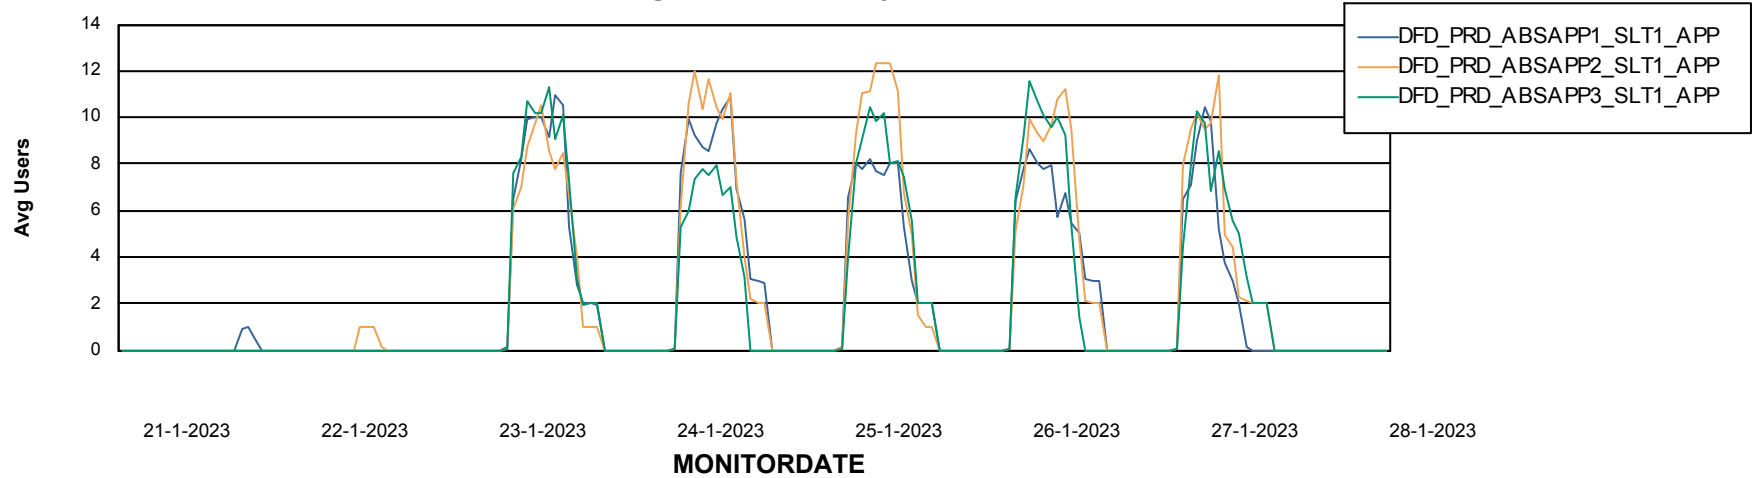

DATABASE SIZE DFDDDB_Production

Database growth over last month

Database Tablespace DFDDDB_Production

Date	Tablespace Name	Filesize (Gb)	Usedsize (Gb)	Percentage free
28-1-2023	ABSDATA	83	26	68
	INDX	161	122	24
27-1-2023	ABSDATA	83	26	68
	INDX	161	122	24
26-1-2023	ABSDATA	83	26	68
	INDX	161	122	24
25-1-2023	ABSDATA	83	26	68
	INDX	161	122	24
24-1-2023	ABSDATA	83	26	69
	INDX	161	122	24
23-1-2023	ABSDATA	83	25	70
	INDX	161	121	25
22-1-2023	ABSDATA	83	24	71
	INDX	161	121	25

Weekly SLA Customer Report

Customer DFD_Production
Database ID 39

ABSSolute Application Server Services

Avg memory used per ABS Server Service

Avg users per day per ABS server

Weekly SLA Customer Report

Customer DFD_Production
Database ID 39