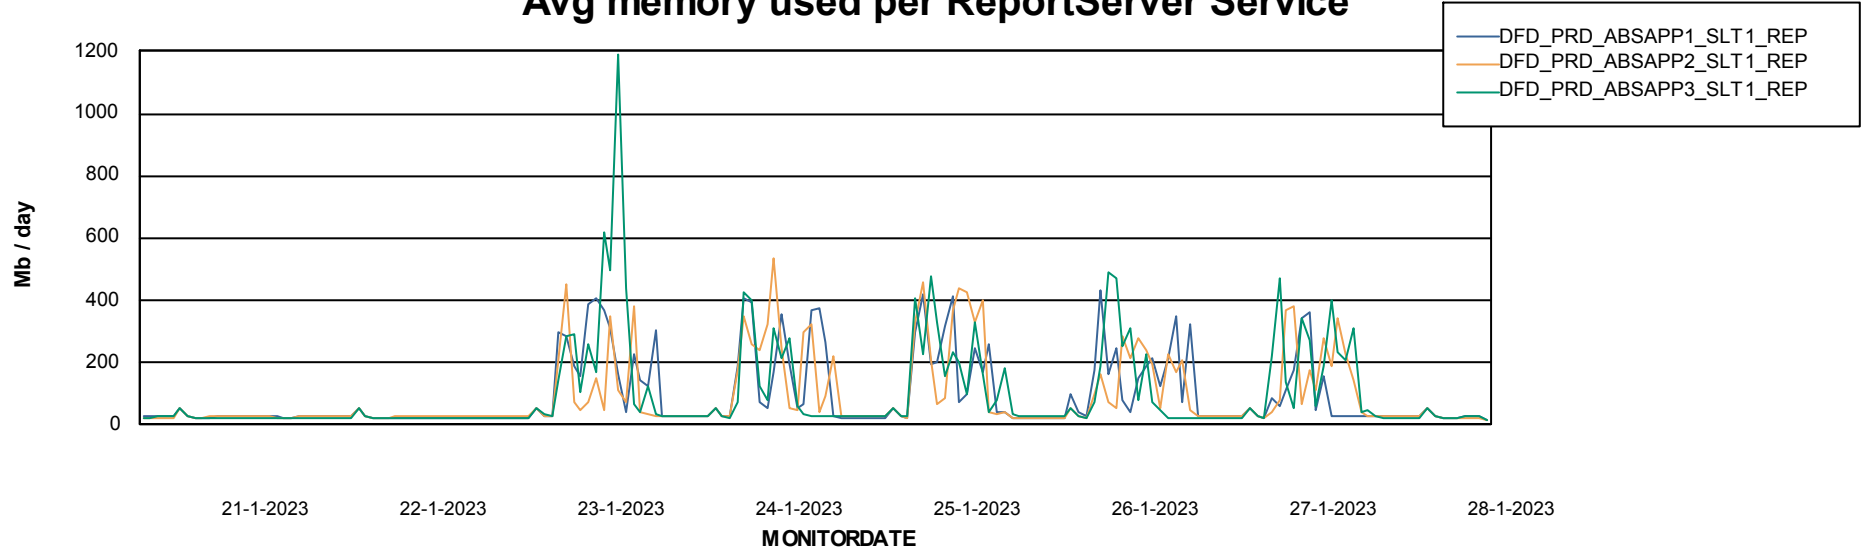

ABSSolute Application ReportServer Services

Avg memory used per ReportServer Service