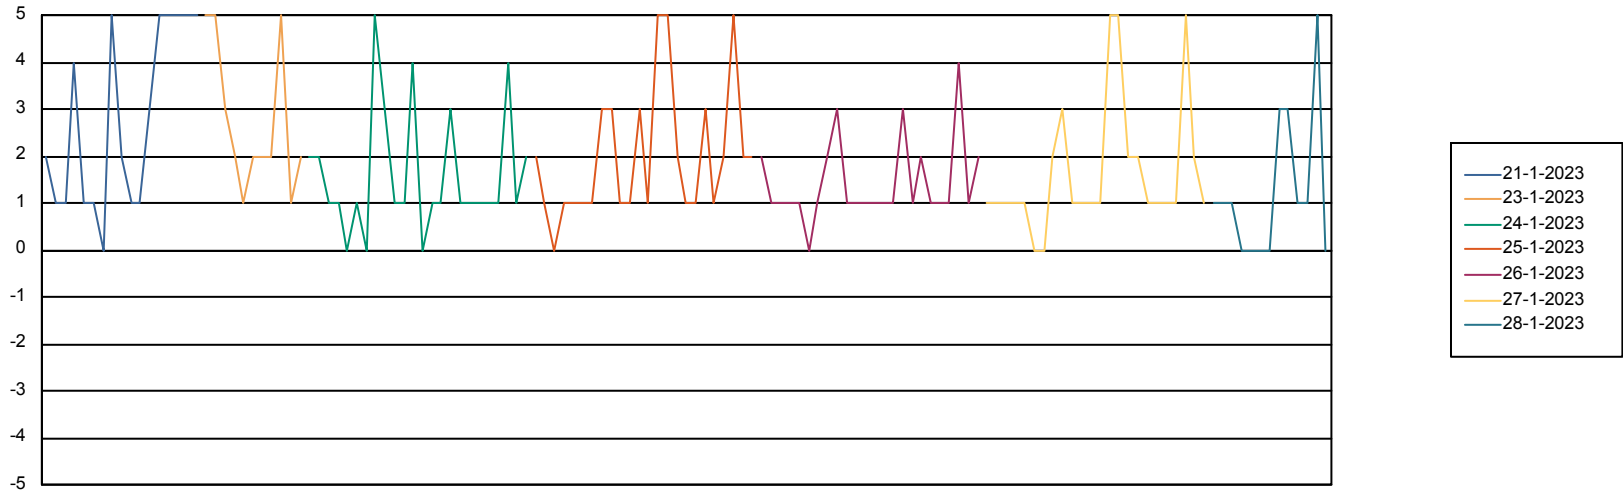

Standby Database Health CUS_Production (24/7)

Recovery lag for last 7 days