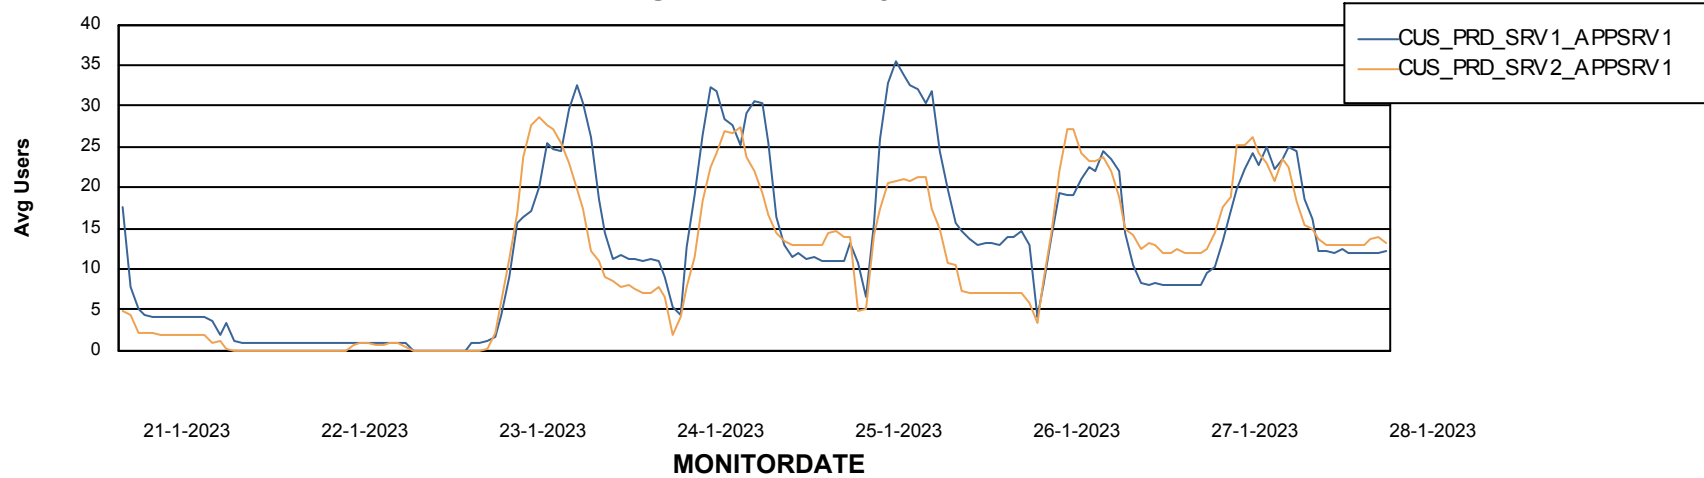

Avg users per day per ABS server