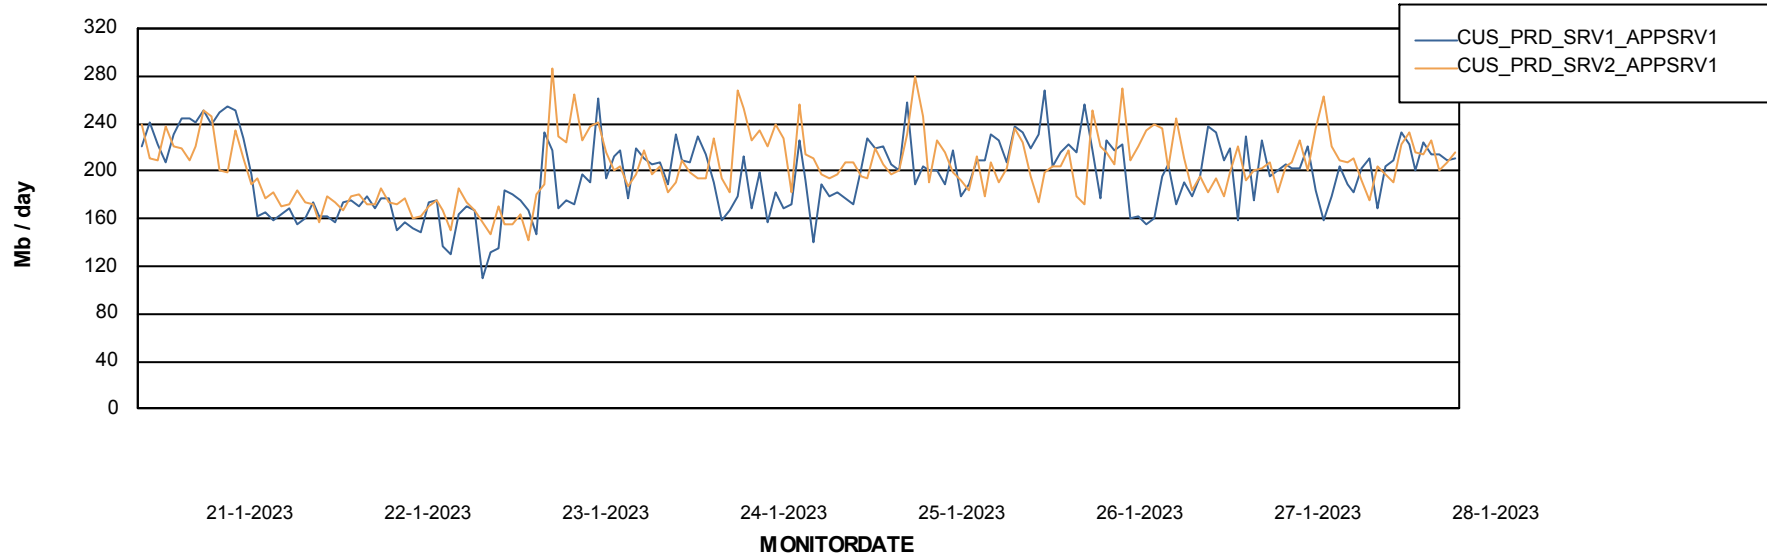

ABSSolute Application Server Services

Avg memory used per ABS Server Service