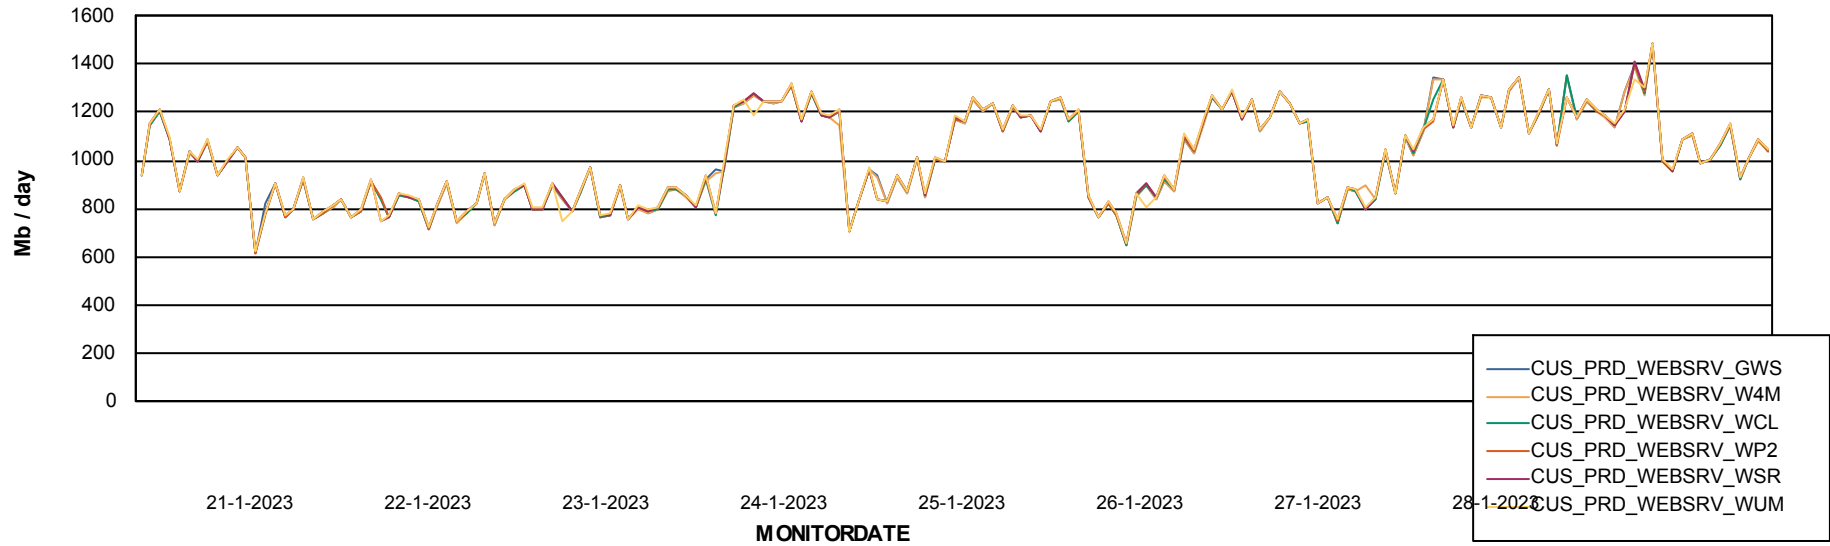

Avg memory used per ReportServer Service

Weekly SLA Customer Report

Customer CUS_Production (24/7)
Database ID 131

ABSSolute Web Component Services

Avg memory used per ABS Web component

Weekly SLA Customer Report