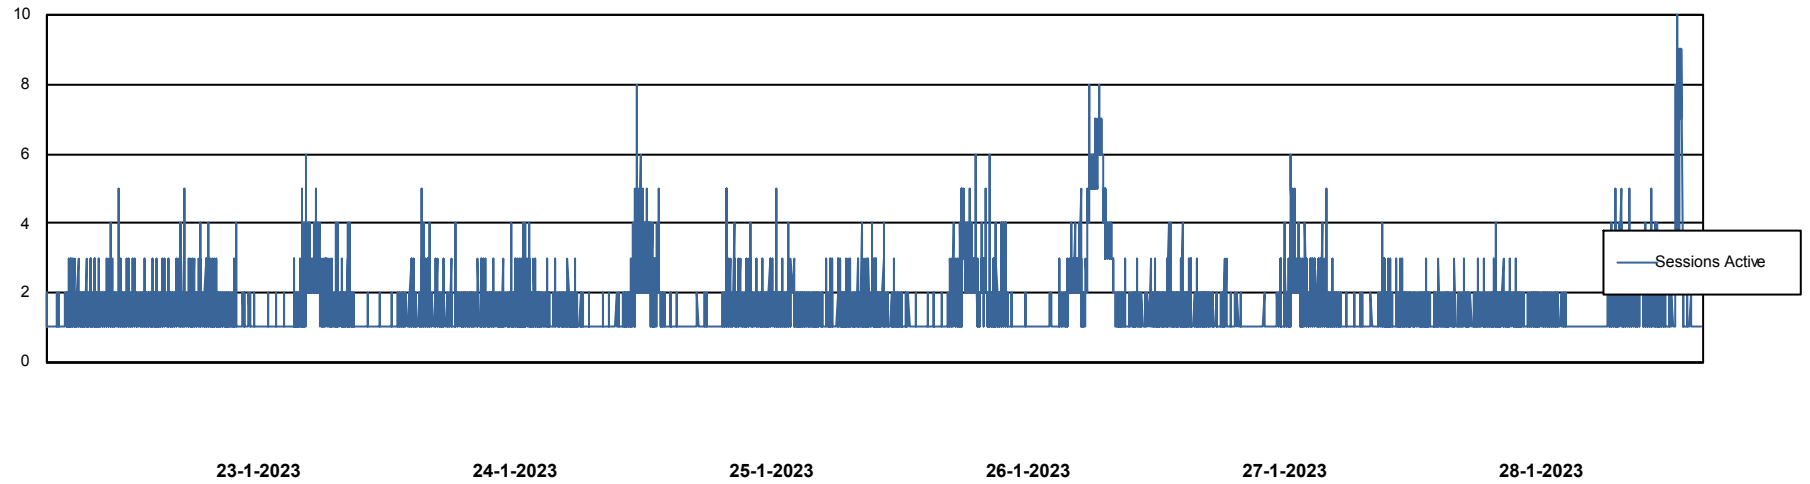

Weekly SLA Customer Report

Customer CUS_Production (24/7)
 Database ID 131

Harddisk Usage CUS_StandByDBSrv_ABSD2

	Free disk space on C: (%)	Total disk space on C: (Gb)	Used disk space on C: (Gb)	Free disk space on D: (%)	Total disk space on D: (Gb)	Used disk space on D: (Gb)
28-1-2023	70	199	60	35	1,000	645
27-1-2023	70	199	60	36	1,000	638
26-1-2023	70	199	60	37	1,000	628
25-1-2023	70	199	59	38	1,000	617
24-1-2023	70	199	59	40	1,000	604
23-1-2023	71	199	58	42	1,000	582

Weekly SLA Customer Report

Customer CUS_Production (24/7)
Database ID 131

Database Performance CUS_ProdDB_Primary

Weekly SLA Customer Report

Customer CUS_Production (24/7)
Database ID 131

Database Performance CUS_ProdDB_Standby