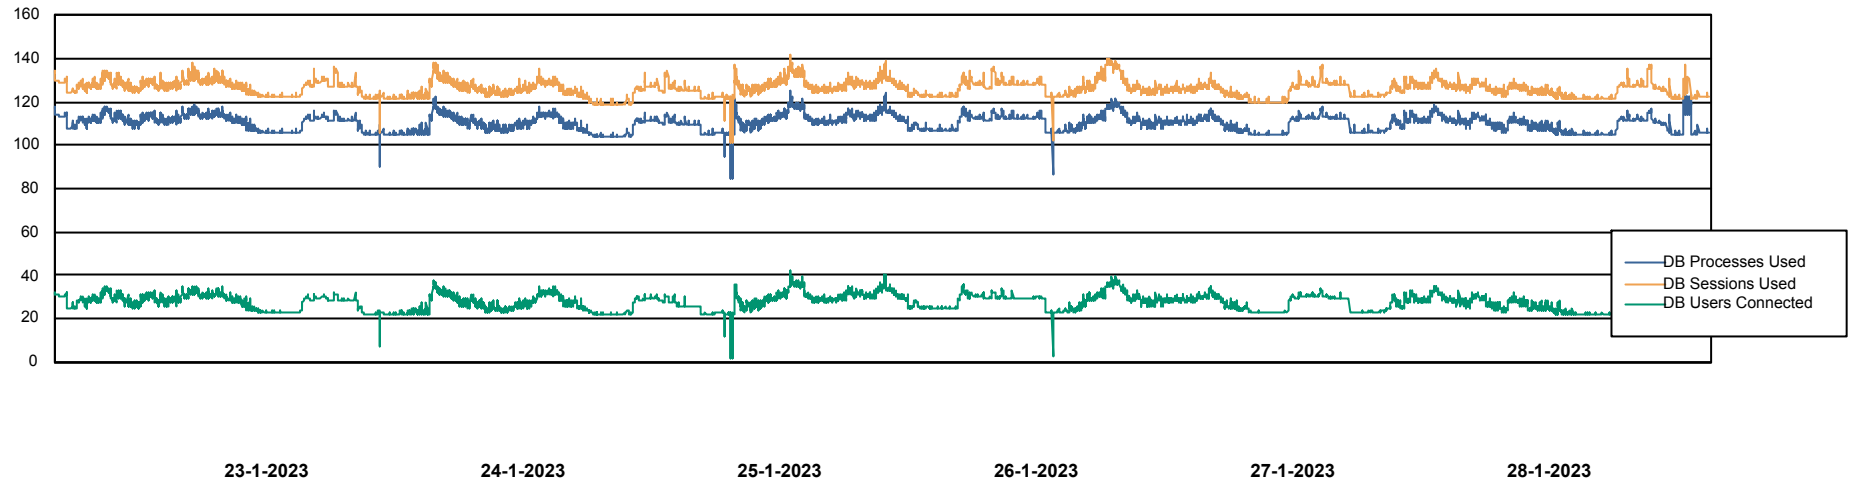

Weekly SLA Customer Report

Customer CUS_Production (24/7)
 Database ID 131

Harddisk Usage CUS_StandByDBSrv_ABSD2

	Free disk space on C: (%)	Total disk space on C: (Gb)	Used disk space on C: (Gb)	Free disk space on D: (%)	Total disk space on D: (Gb)	Used disk space on D: (Gb)
28-1-2023	70	199	60	35	1,000	645
27-1-2023	70	199	60	36	1,000	638
26-1-2023	70	199	60	37	1,000	628
25-1-2023	70	199	59	38	1,000	617
24-1-2023	70	199	59	40	1,000	604
23-1-2023	71	199	58	42	1,000	582

Weekly SLA Customer Report

Customer CUS_Production (24/7)
Database ID 131

Database Performance CUS_ProdDB_Primary

Weekly SLA Customer Report

Customer CUS_Production (24/7)
Database ID 131

Database Performance CUS_ProdDB_Standby