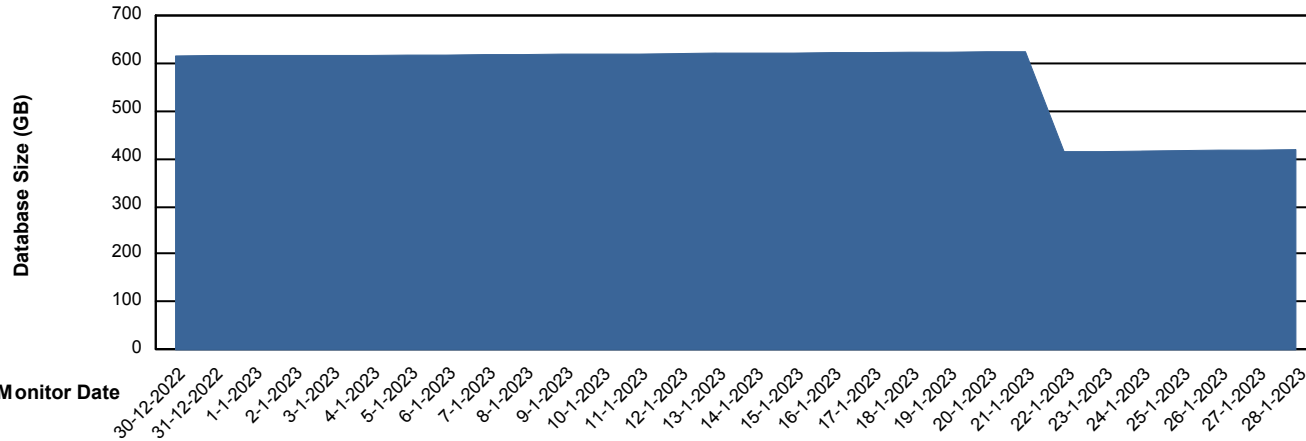

DB Processes Max 1,000

Weekly SLA Customer Report

Customer CUS_Production (24/7)
 Database ID 131

DATABASE SIZE CUS_ProdDB_Primary

Database growth over last month

Database Tablespace CUS_ProdDB_Primary

Date	Tablespace Name	Filesize (Gb)	Usedsize (Gb)	Percentage free
28-1-2023	ABSDATA	218	180	17
	INDX	283	235	17
27-1-2023	ABSDATA	218	180	17
	INDX	283	235	17
26-1-2023	ABSDATA	218	180	17
	INDX	283	235	17
25-1-2023	ABSDATA	218	180	17
	INDX	283	235	17
24-1-2023	ABSDATA	218	180	18
	INDX	283	234	17
23-1-2023	ABSDATA	218	180	18
	INDX	283	233	18
22-1-2023	ABSDATA	192	180	6
	INDX	246	233	5

Weekly SLA Customer Report

Customer CUS_Production (24/7)
Database ID 131

Standby Database Health CUS_Production (24/7)

Recovery lag for last 7 days

Weekly SLA Customer Report

Customer CUS_Production (24/7)
Database ID 131