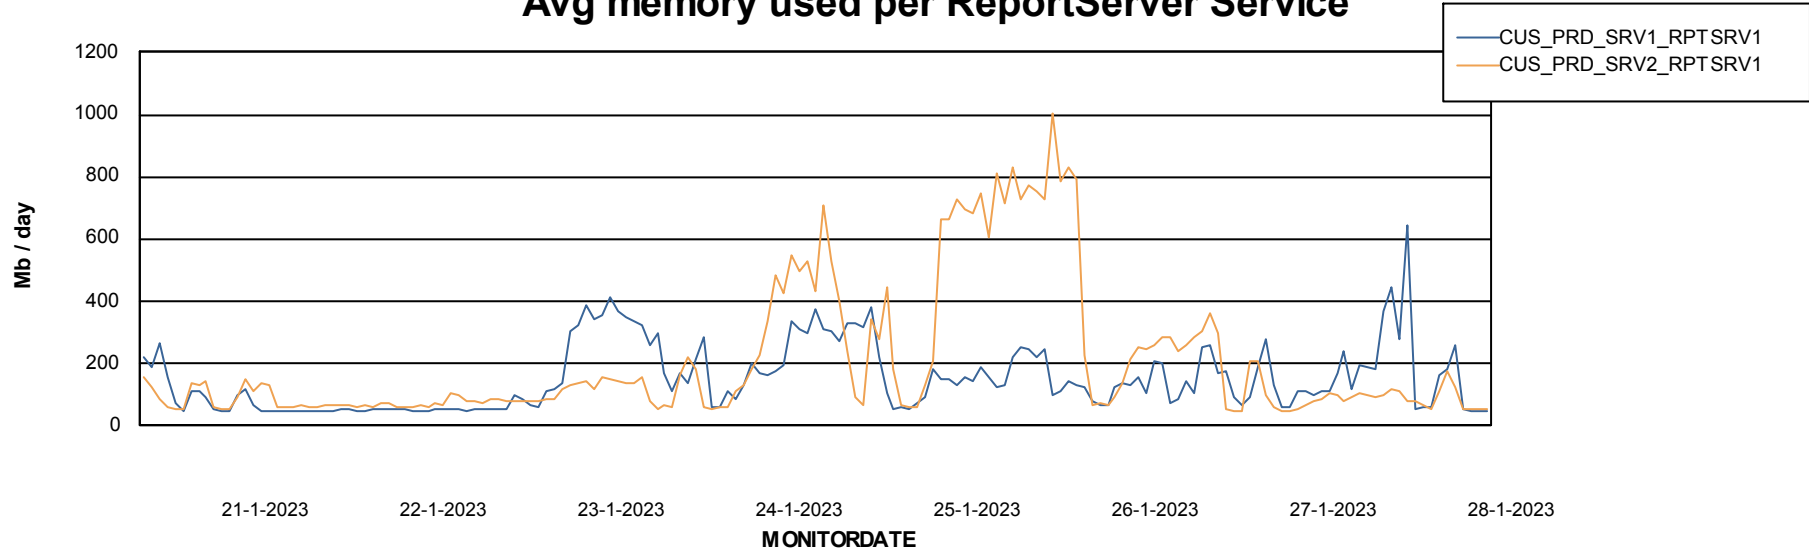

ABSSolute Web Component Services

Avg memory used per ReportServer Service