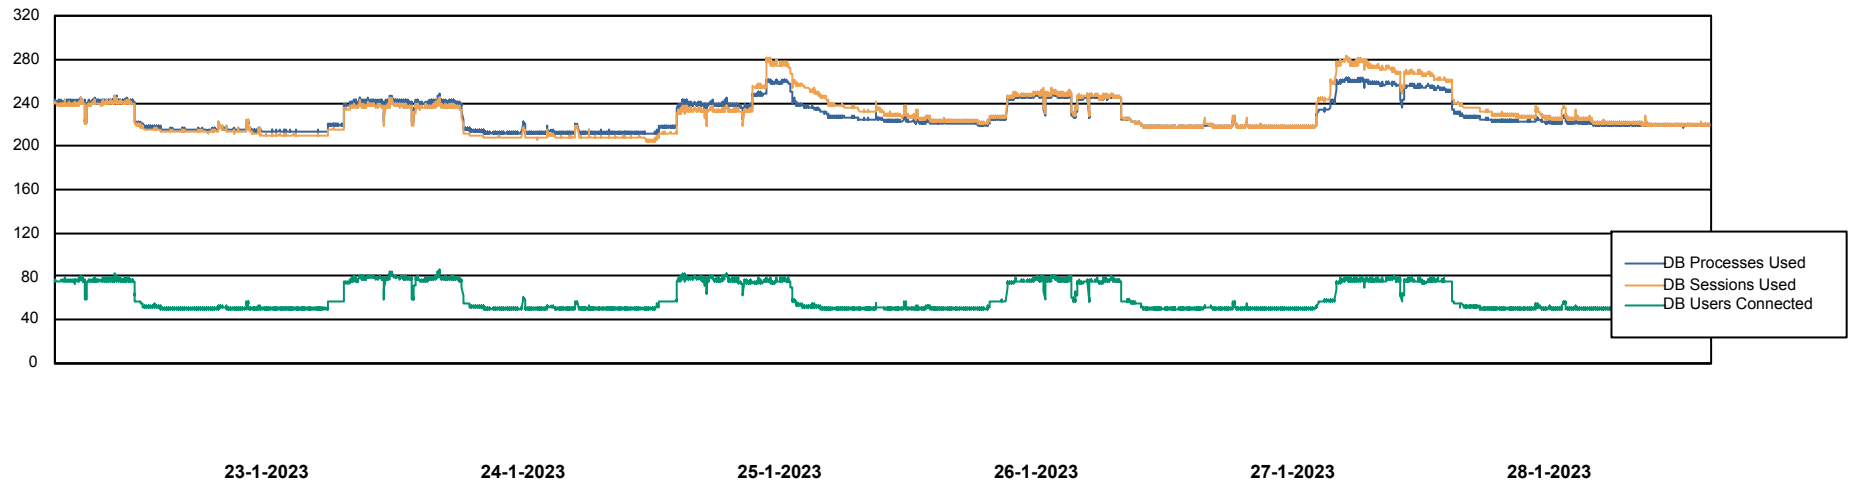

Weekly SLA Customer Report

Customer CLO Production
Database ID 38

Harddisk Usage CLO_PRD_WEB_02

	Free disk space on C: (%)	Total disk space on C: (Gb)	Used disk space on C: (Gb)
28-1-2023	65	100	35
27-1-2023	65	100	35
26-1-2023	65	100	35
25-1-2023	65	100	35
24-1-2023	65	100	35
23-1-2023	66	100	34
22-1-2023	67	100	33

Weekly SLA Customer Report

Customer CLO Production
Database ID 38

Database Performance CLODB_PRD_CLO-ORA01

DB Processes Max 1,000

Weekly SLA Customer Report

Customer CLO Production
Database ID 38

Database Performance CLODB_STANDBY_CLO-ORA02