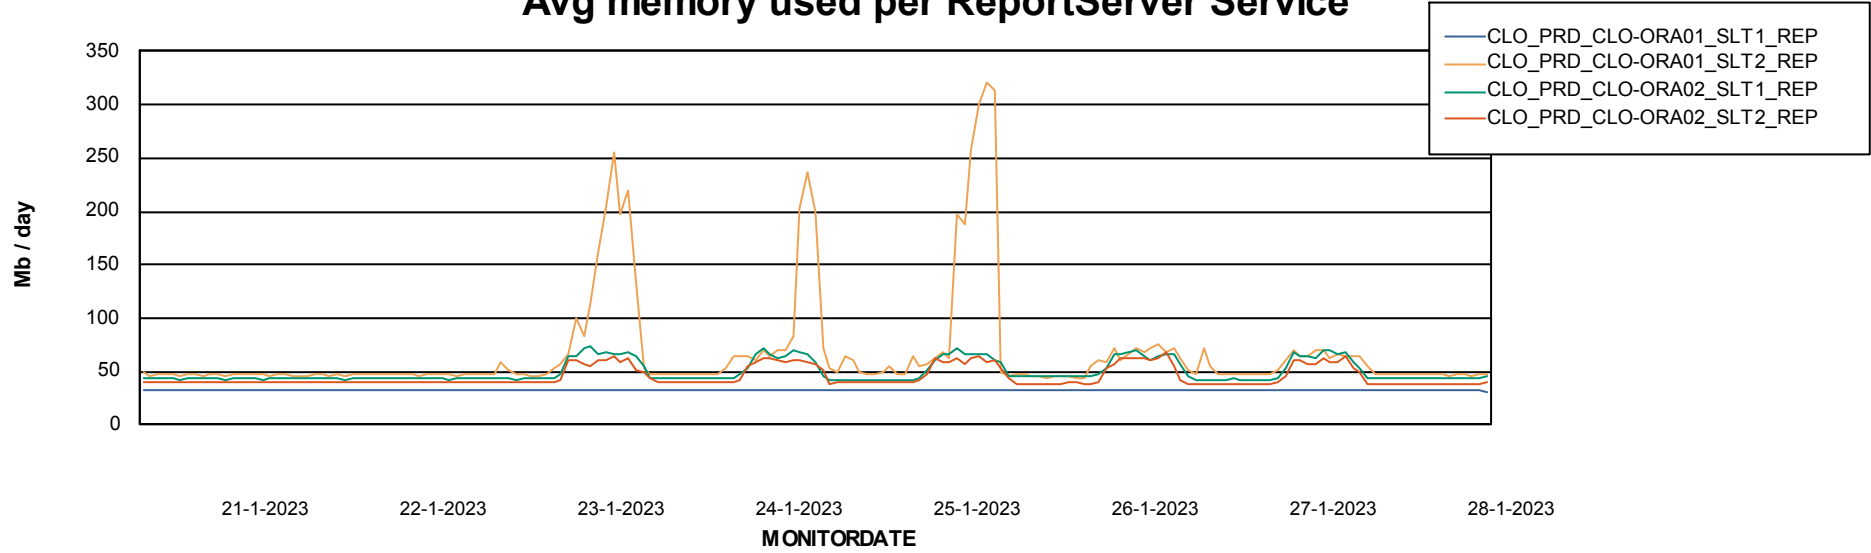

ABSSolute Application ReportServer Services

Avg memory used per ReportServer Service