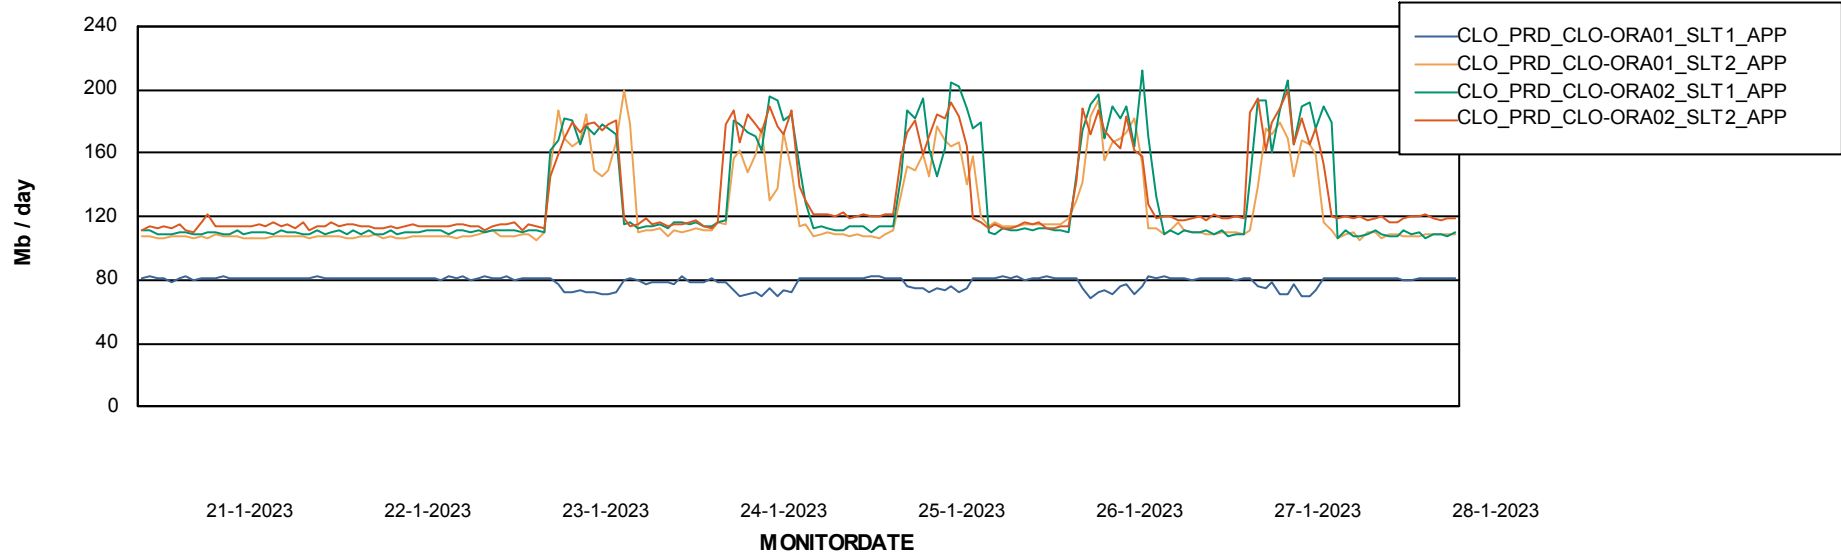

DB Processes Max 1,000

Weekly SLA Customer Report

Customer CLO Production
 Database ID 38

DATABASE SIZE CLODB_PRD_CLO-ORA01

Database growth over last month

Database Tablespace CLODB_PRD_CLO-ORA01

Date	Tablespace Name	Filesize (Gb)	Usedsize (Gb)	Percentage free
28-1-2023	ABSDATA	107	88	18
	INDX	244	204	16
27-1-2023	ABSDATA	107	88	18
	INDX	244	204	16
26-1-2023	ABSDATA	107	88	18
	INDX	244	204	16
25-1-2023	ABSDATA	107	88	18
	INDX	244	204	16
24-1-2023	ABSDATA	107	88	18
	INDX	244	204	16
23-1-2023	ABSDATA	107	88	18
	INDX	244	204	16
22-1-2023	ABSDATA	107	88	18
	INDX	244	204	17

Weekly SLA Customer Report

Customer CLO Production
Database ID 38

ABSSolute Application Server Services

Avg memory used per ABS Server Service

Avg users per day per ABS server

Weekly SLA Customer Report

Customer CLO Production
Database ID 38