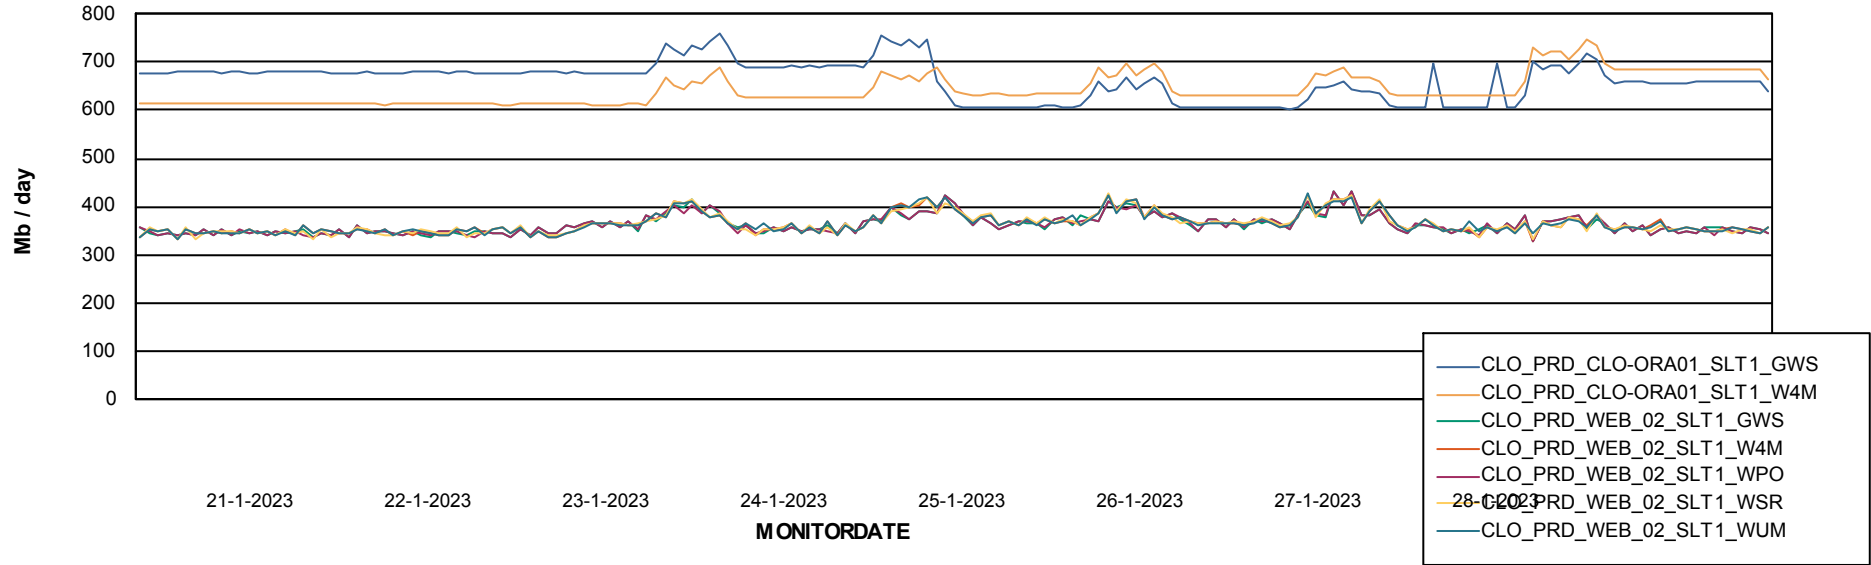

ABSSolute Application ReportServer Services

Avg memory used per ReportServer Service

Weekly SLA Customer Report

Customer CLO Production
Database ID 38

ABSolute Web Component Services

Avg memory used per ABS Web component