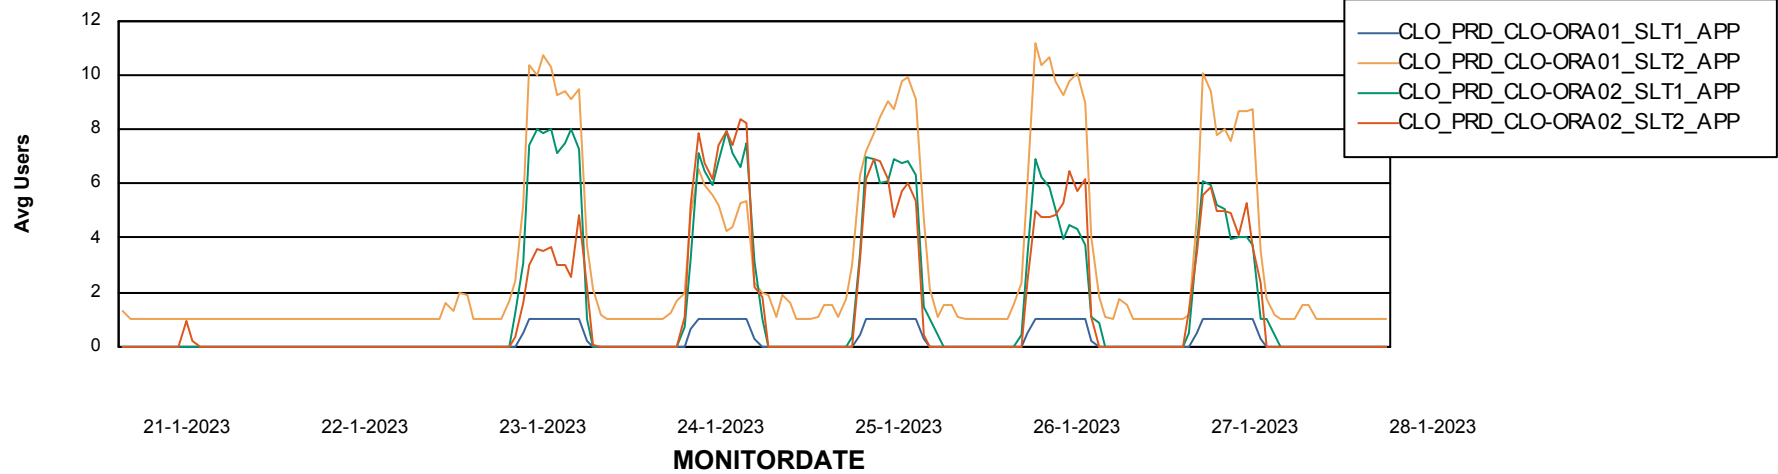

Weekly SLA Customer Report

Customer CLO Production
Database ID 38

ABSSolute Application Server Services

Avg memory used per ABS Server Service

Avg users per day per ABS server

Weekly SLA Customer Report

Customer CLO Production
Database ID 38