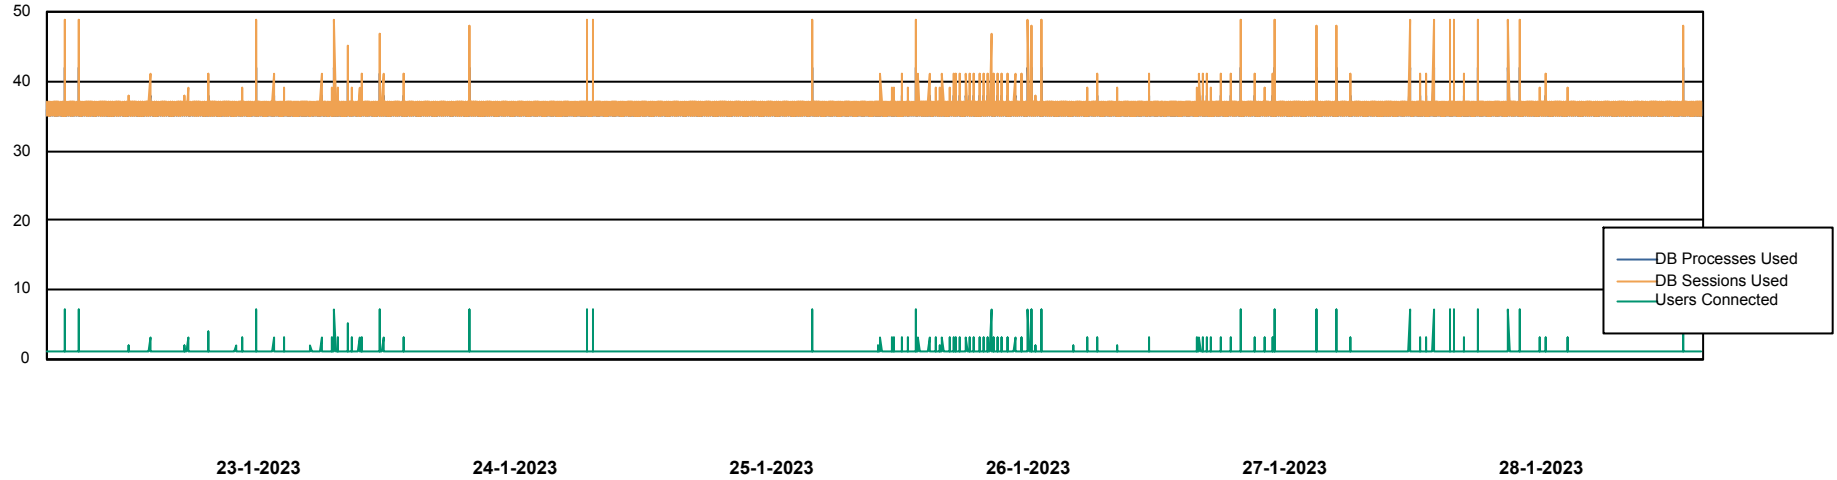

Database Performance CIWDB_Standby

DB Processes Max 300
DB Sessions Max 472