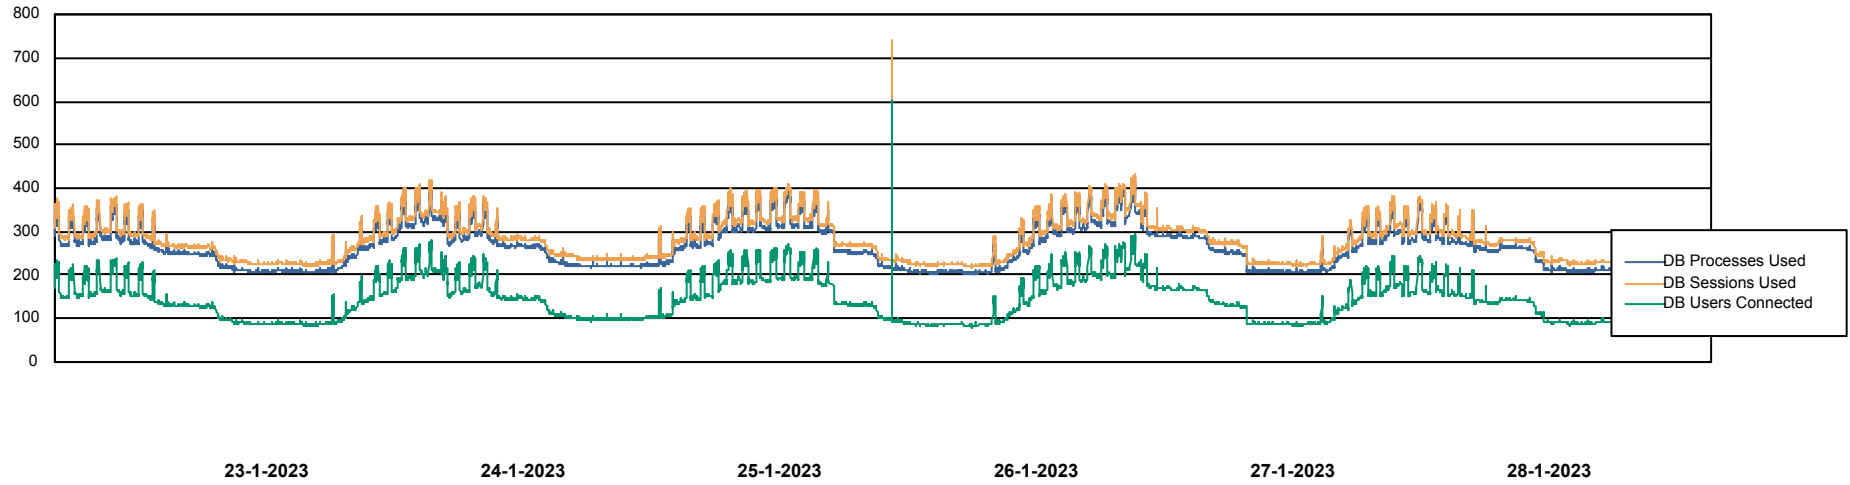

Harddisk Usage BNL_PRD_vm-absa03

	Free disk space on C: (%)	Total disk space on C: (Gb)	Used disk space on C: (Gb)	Free disk space on D: (%)	Total disk space on D: (Gb)	Used disk space on D: (Gb)	Free disk space on E: (%)	Total disk space on E: (Gb)	Used disk space on E: (Gb)
28-1-2023	67	127	42	37	127	80	92	64	5
27-1-2023	67	127	42	37	127	80	92	64	5
26-1-2023	67	127	42	37	127	80	92	64	5
25-1-2023	67	127	42	37	127	80	92	64	5
24-1-2023	67	127	42	37	127	80	92	64	5
23-1-2023	67	127	42	37	127	80	92	64	5
22-1-2023	67	127	42	37	127	79	92	64	5

Weekly SLA Customer Report

Customer BNL_Production
Database ID 83

Database Performance BNLDB_Production_New

Weekly SLA Customer Report

Customer BNL_Production
Database ID 83

Database Performance BNLDB_Standby