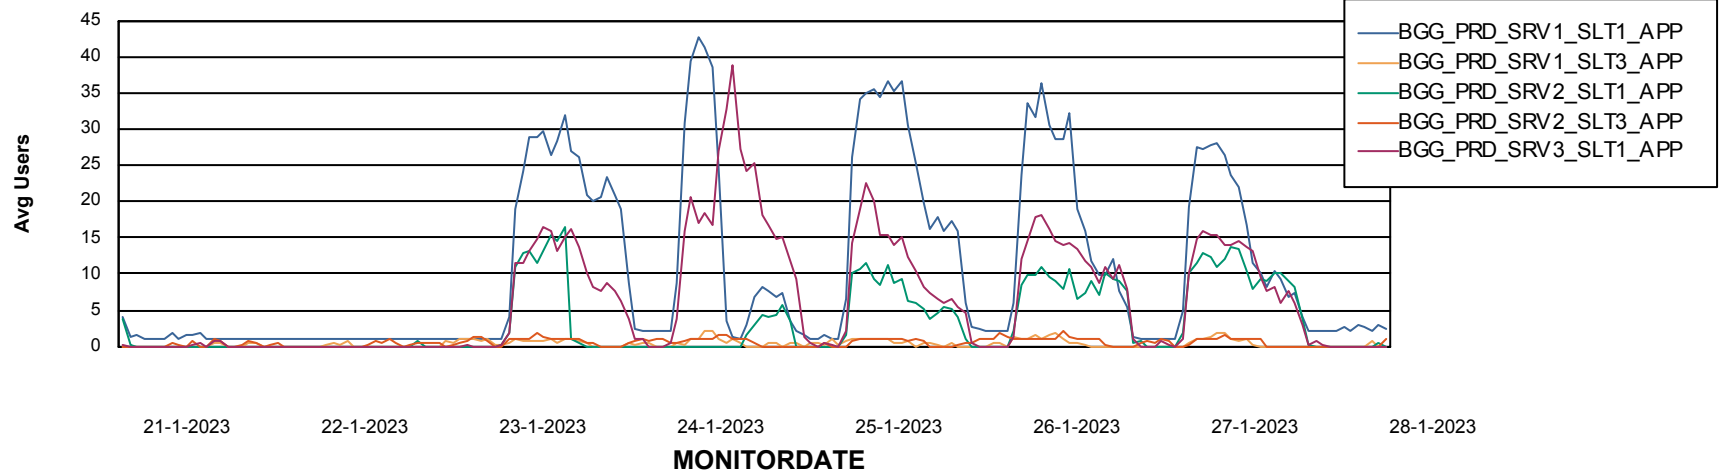

Avg users per day per ABS server