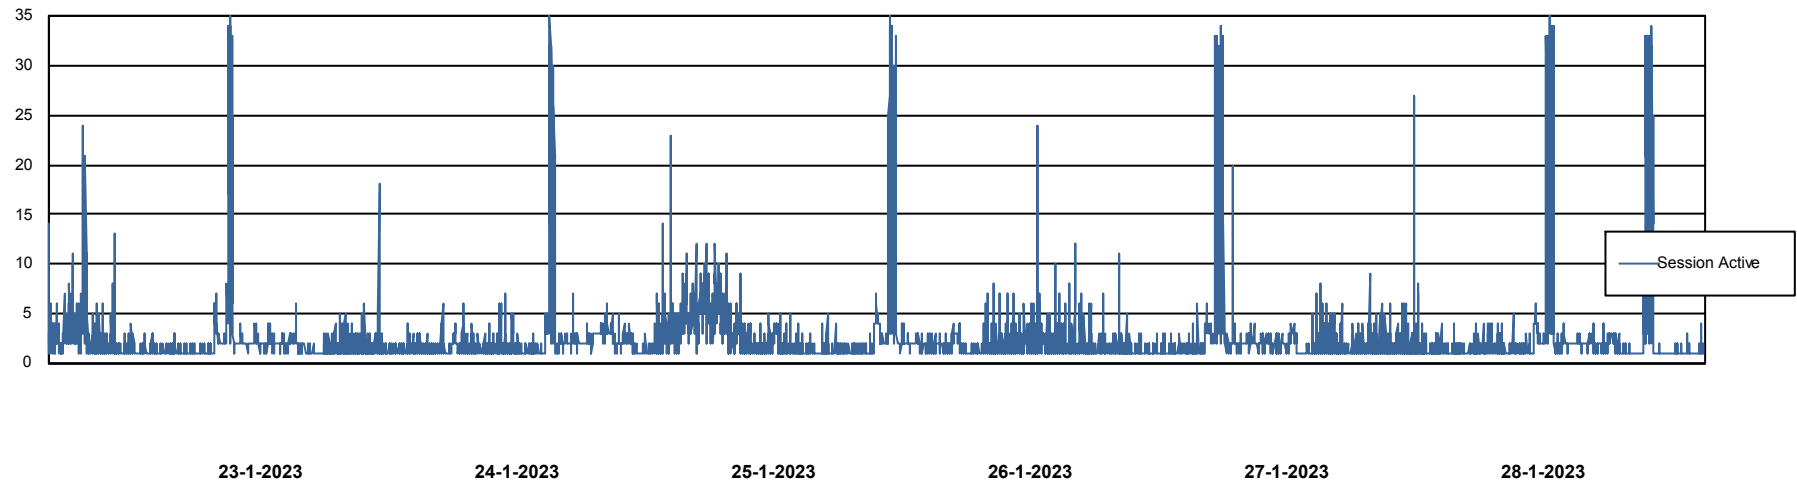

Database Performance BGGDB_Production

DB Processes Max 300
DB Sessions Max 472