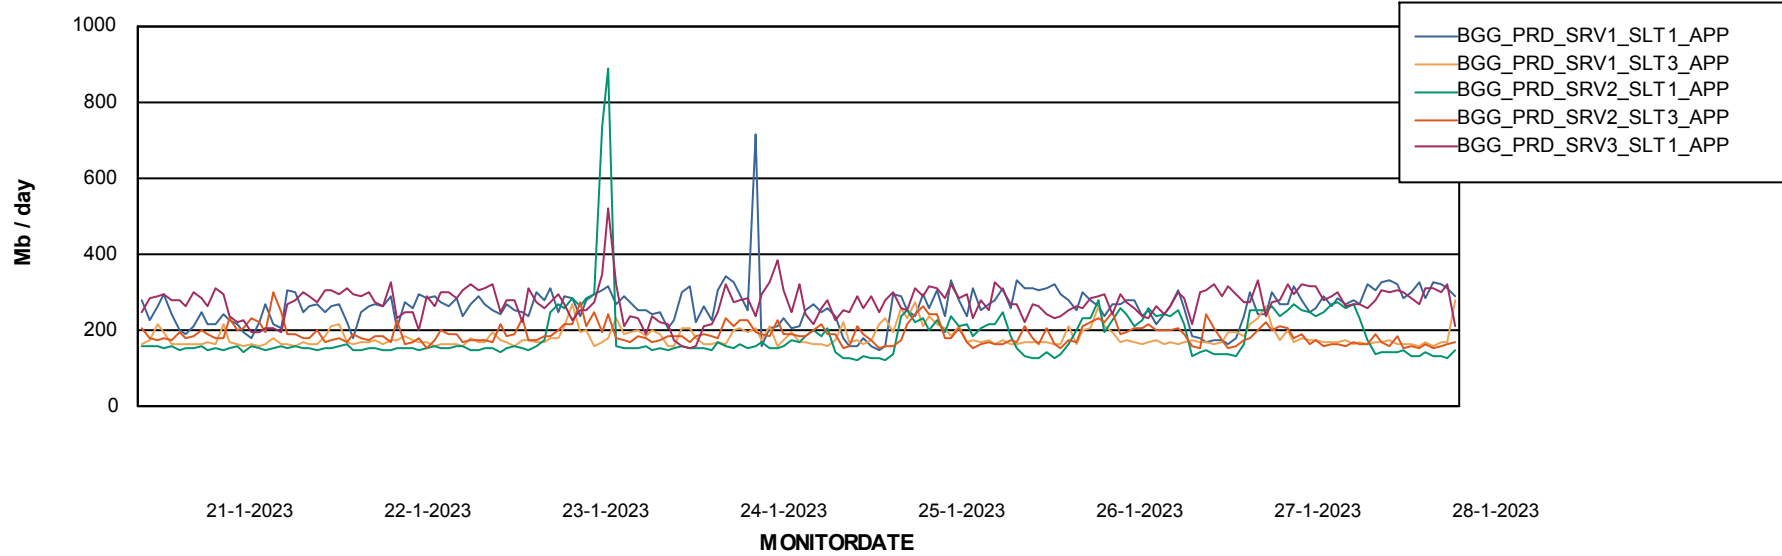

ABSSolute Application Server Services

Avg memory used per ABS Server Service