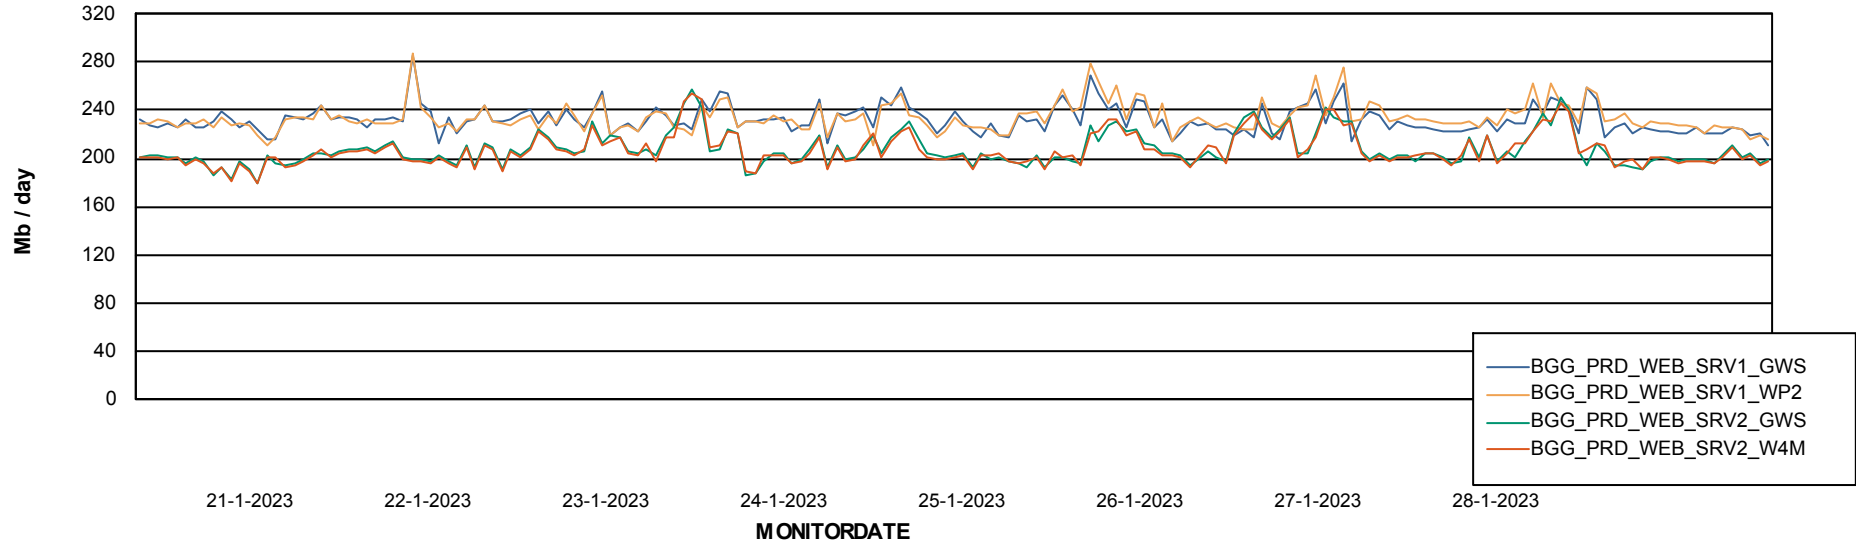

ABSSolute Web Component Services

Avg memory used per ABS Web component