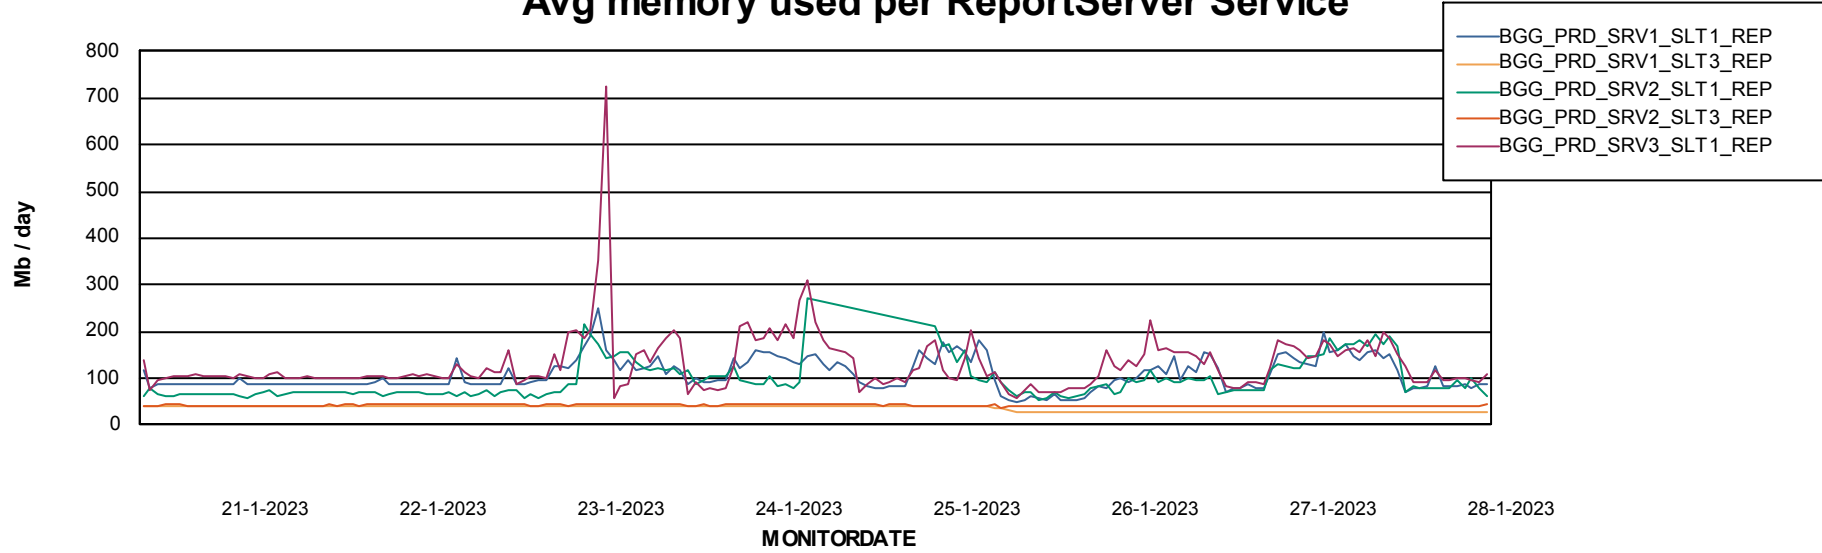

Avg memory used per ABS Server Service

Avg users per day per ABS server

Weekly SLA Customer Report

Customer BGG_Production
Database ID 58

ABSSolute Application ReportServer Services

Avg memory used per ReportServer Service