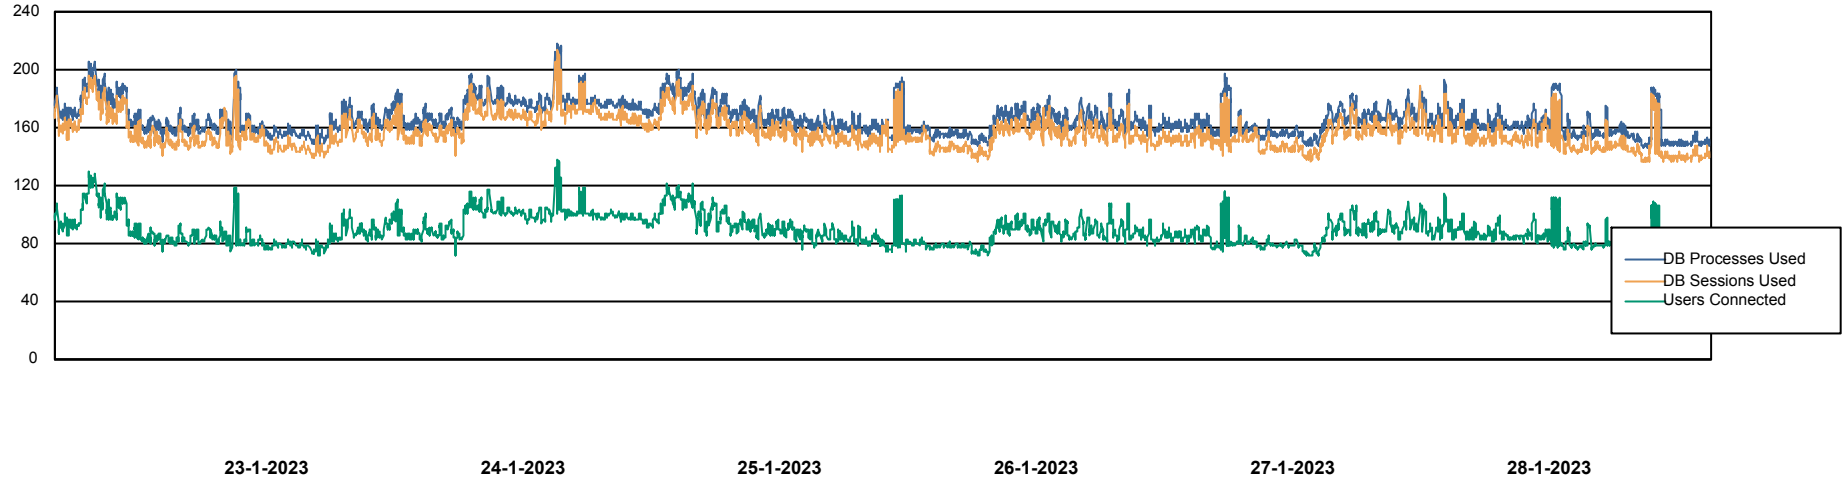

Database Performance BGGDB_Production

DB Processes Max 300
DB Sessions Max 472