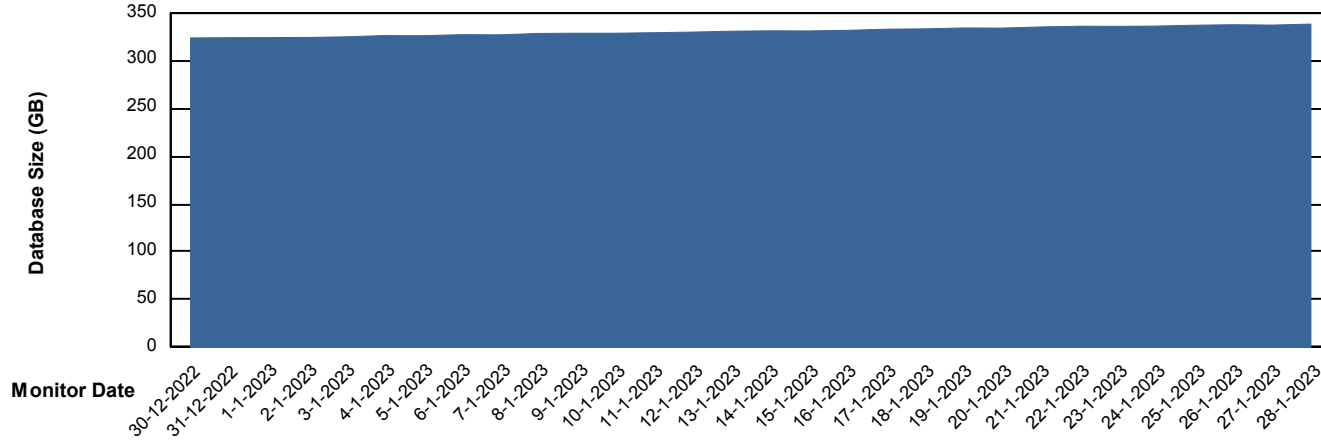

DB Processes Max 300
DB Sessions Max 472

Weekly SLA Customer Report

Customer BGG_Production
Database ID 58

Database Performance BGGDB_Standby

DB Processes Max 300
DB Sessions Max 474

Weekly SLA Customer Report

Customer BGG_Production
Database ID 58

DATABASE SIZE BGGDB_BI

Database growth over last month

DATABASE SIZE BGGDB_Production

Database growth over last month

Weekly SLA Customer Report

Customer BGG_Production
 Database ID 58