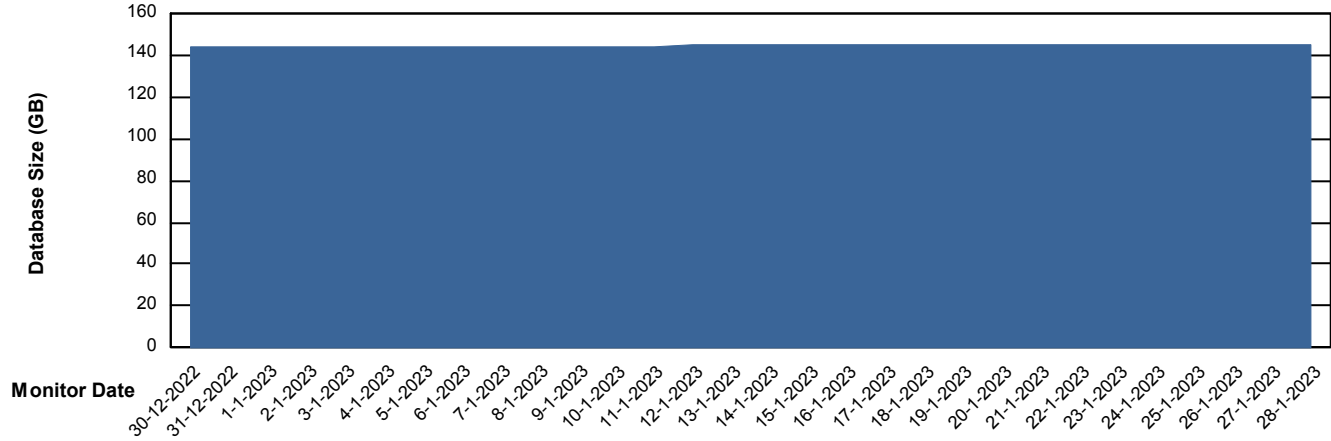

DATABASE SIZE AUJ Prod. BI DB (PABSBI1 server)

Database growth over last month