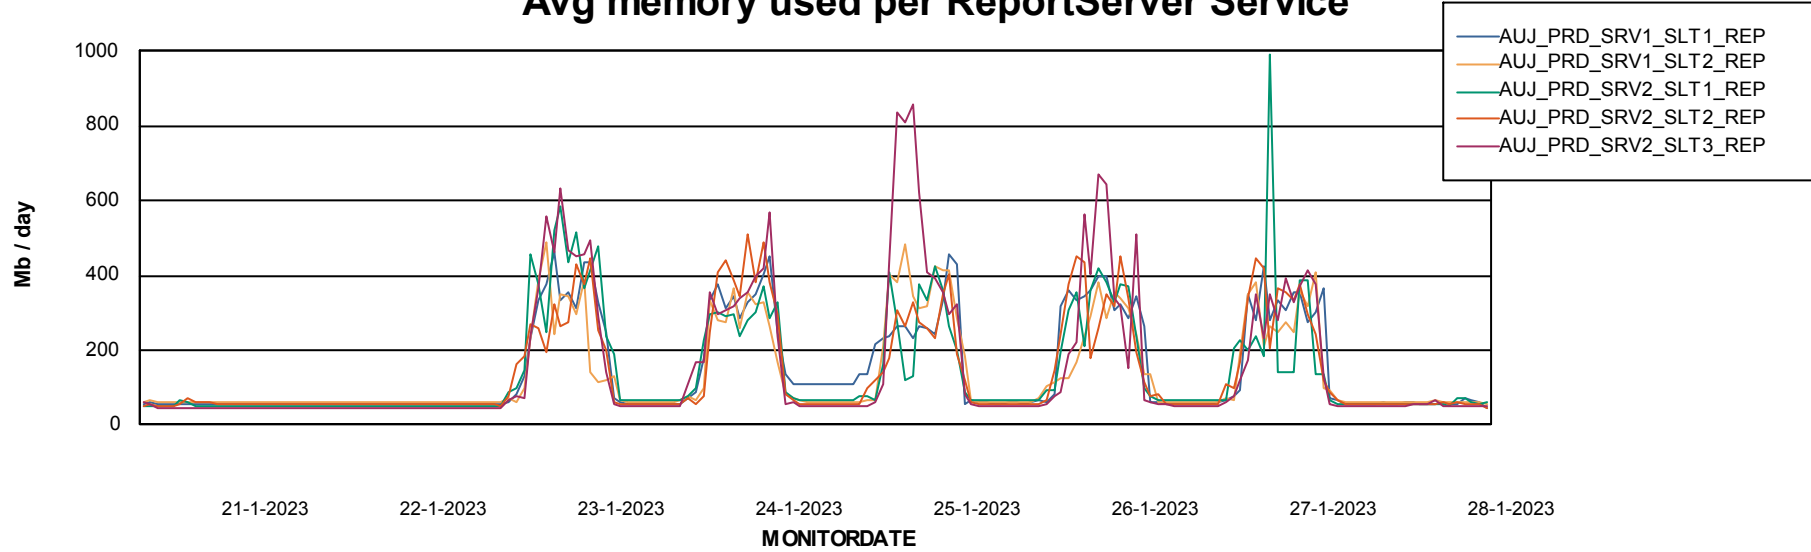

ABSSolute Application ReportServer Services

Avg memory used per ReportServer Service