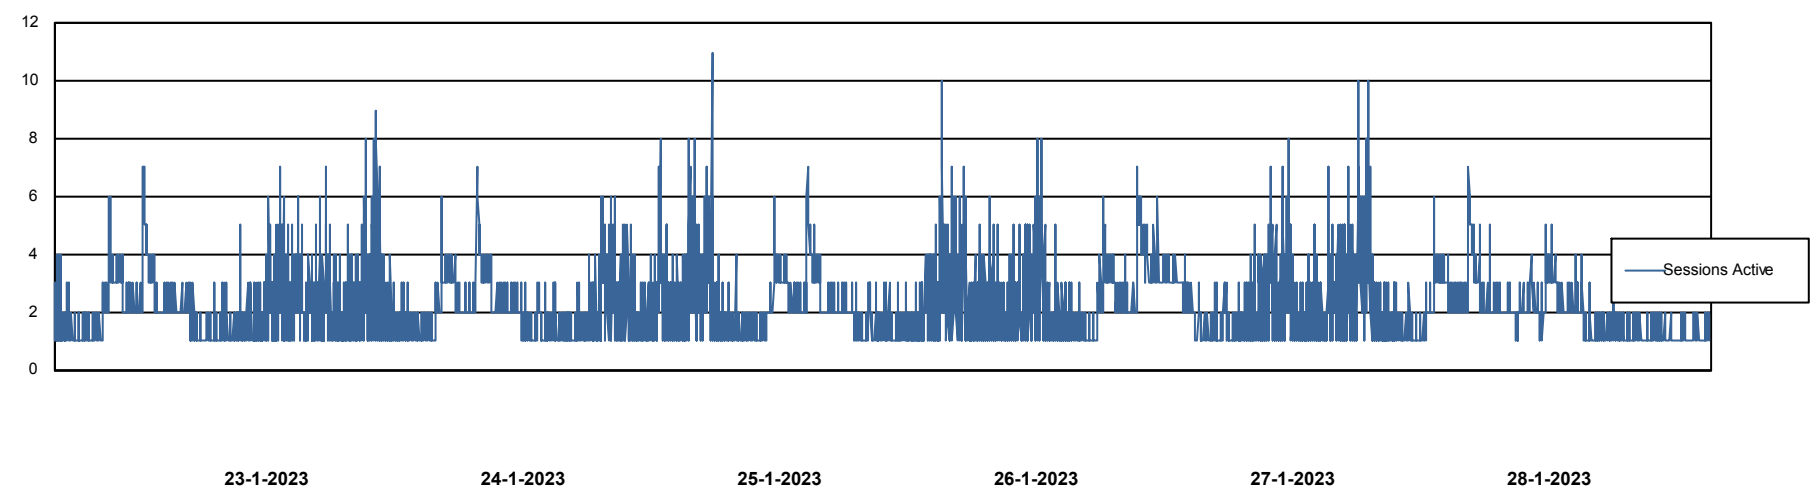

Weekly SLA Customer Report

Customer AUJ Production
Database ID 41

Database Performance AUJ Prod. BI DB (PABSBI1 server)

Weekly SLA Customer Report

Customer AUJ Production
Database ID 41

Database Performance AUJ_DB1_Primary