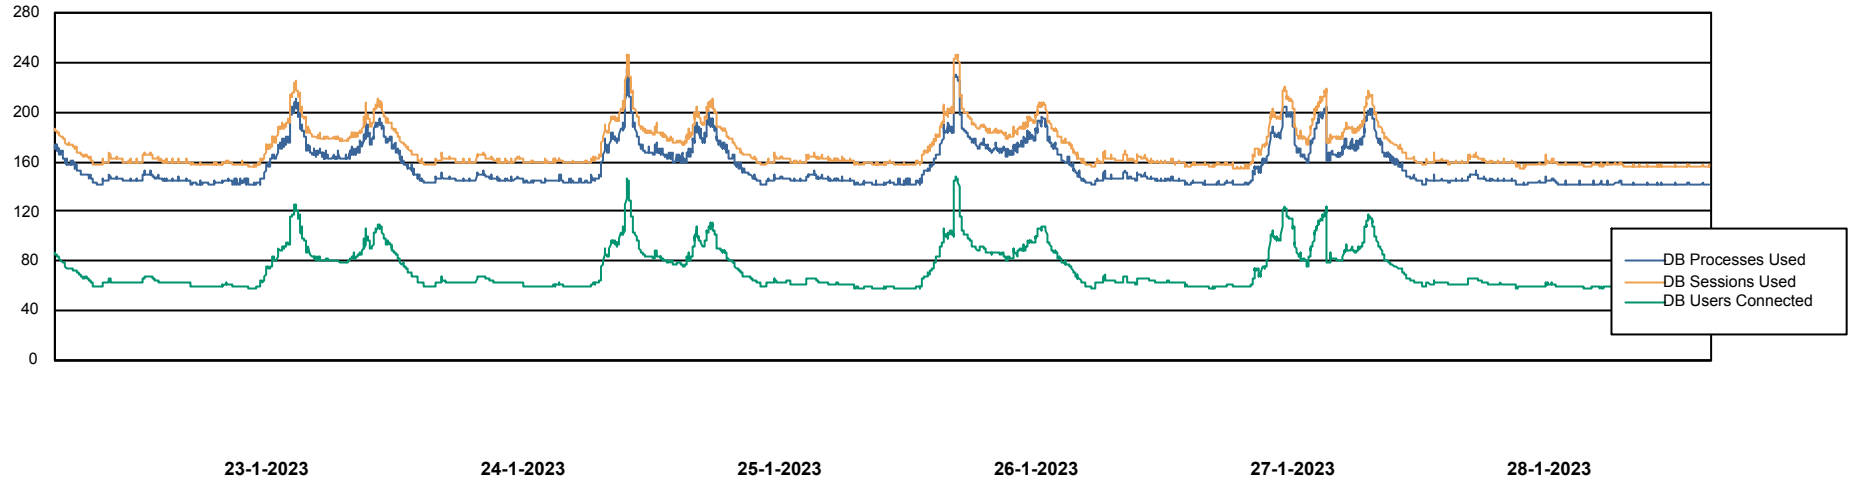

Weekly SLA Customer Report

Customer AUJ Production
Database ID 41

Database Performance AUJ Prod. BI DB (PABSBI1 server)

Weekly SLA Customer Report

Customer AUJ Production
Database ID 41

Database Performance AUJ_DB1_Primary