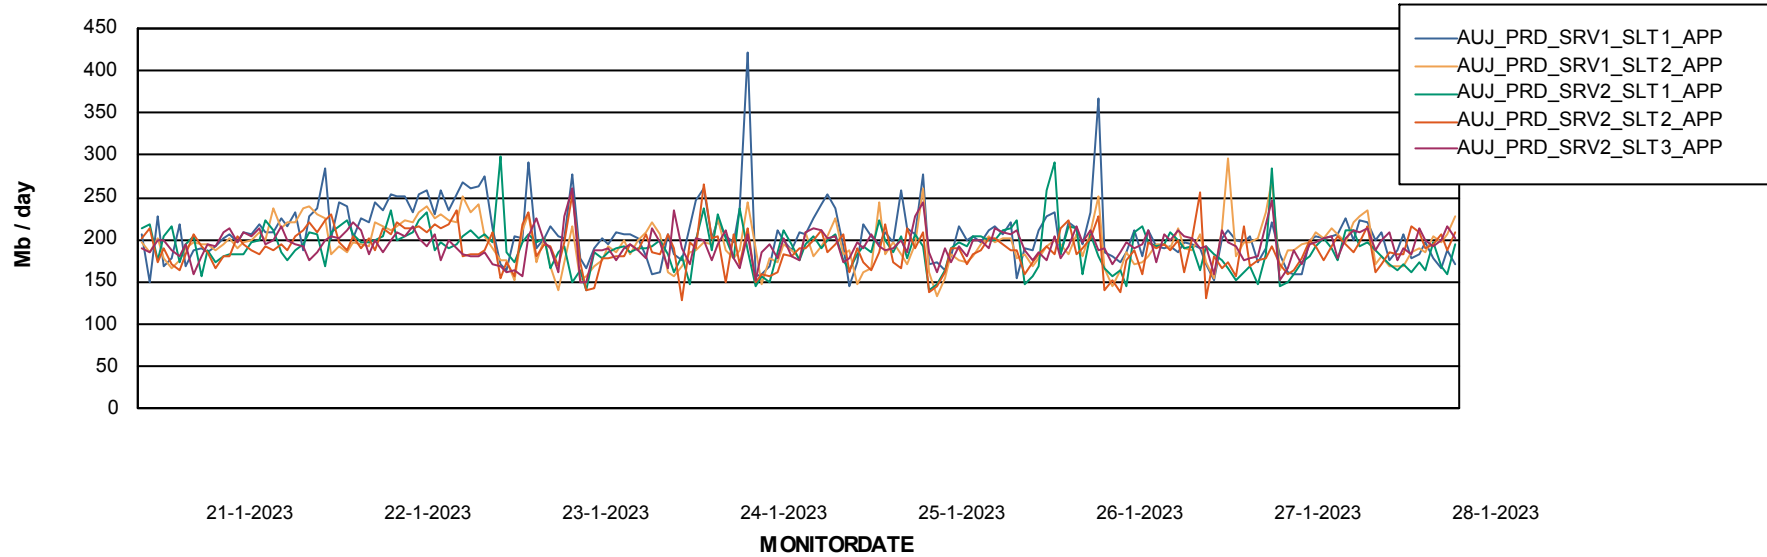

ABSSolute Application Server Services

Avg memory used per ABS Server Service