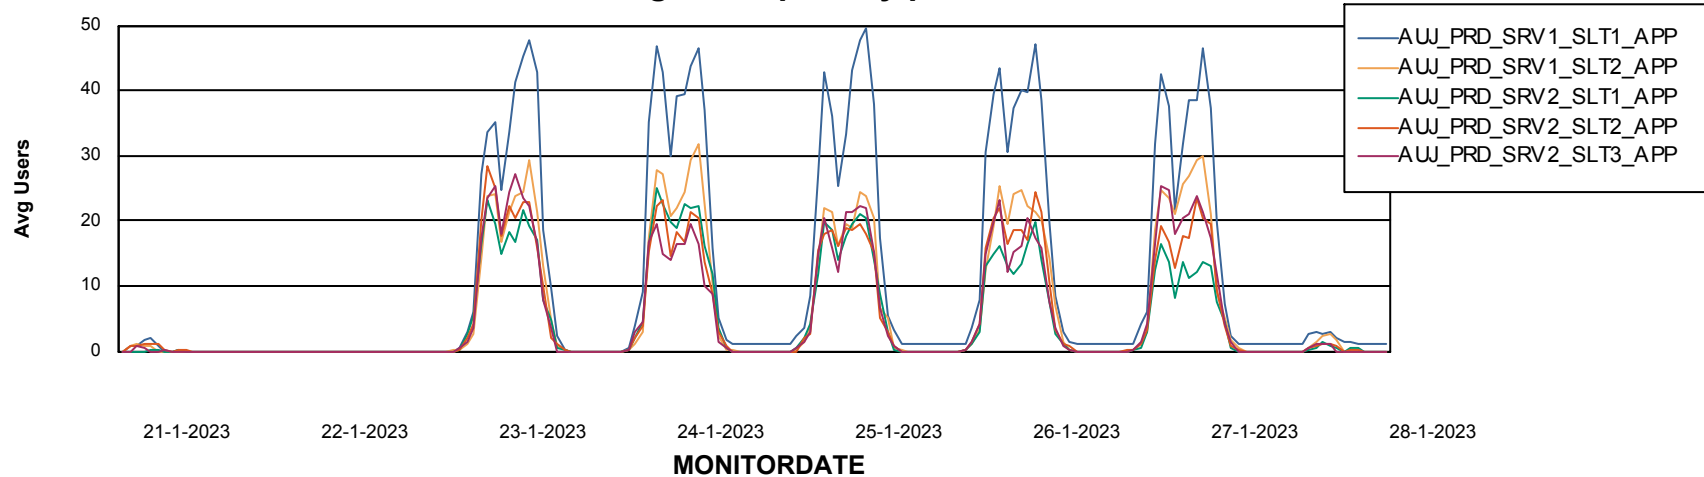

Weekly SLA Customer Report

Customer AUJ Production
Database ID 41

ABSSolute Application Server Services

Avg memory used per ABS Server Service

Avg users per day per ABS server

Weekly SLA Customer Report

Customer AUJ Production
Database ID 41