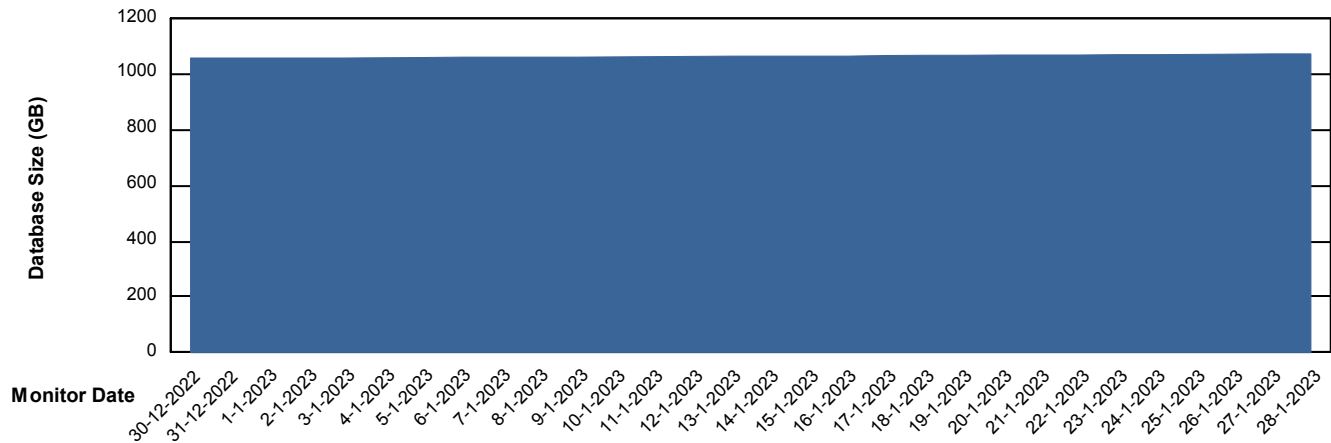

Weekly SLA Customer Report

Customer AUJ Production
Database ID 41

DATABASE SIZE AUJ Prod. BI DB (PABSBI1 server)

Database growth over last month

DATABASE SIZE AUJ_DB1_Primary

Database growth over last month