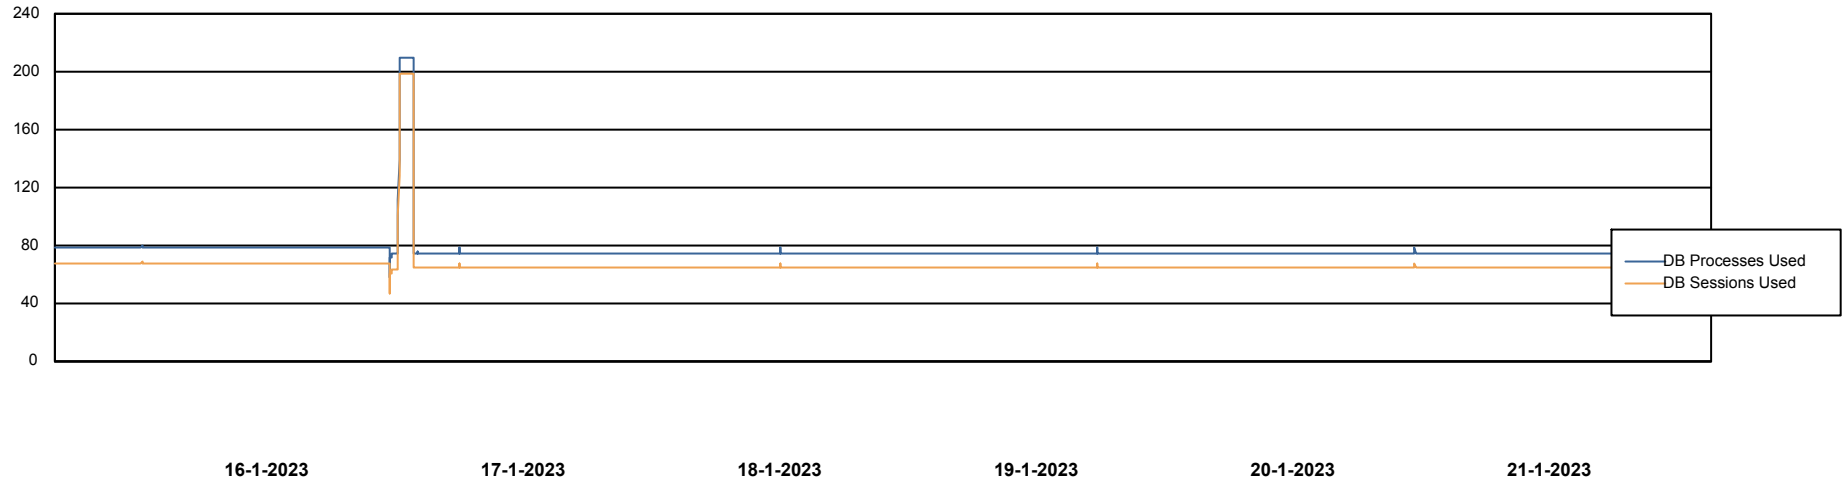

Database Performance XMX_PROD_ABSDB02_SBDB

DB Processes Max 0
DB Processes Max 4
DB Processes Max 1,000