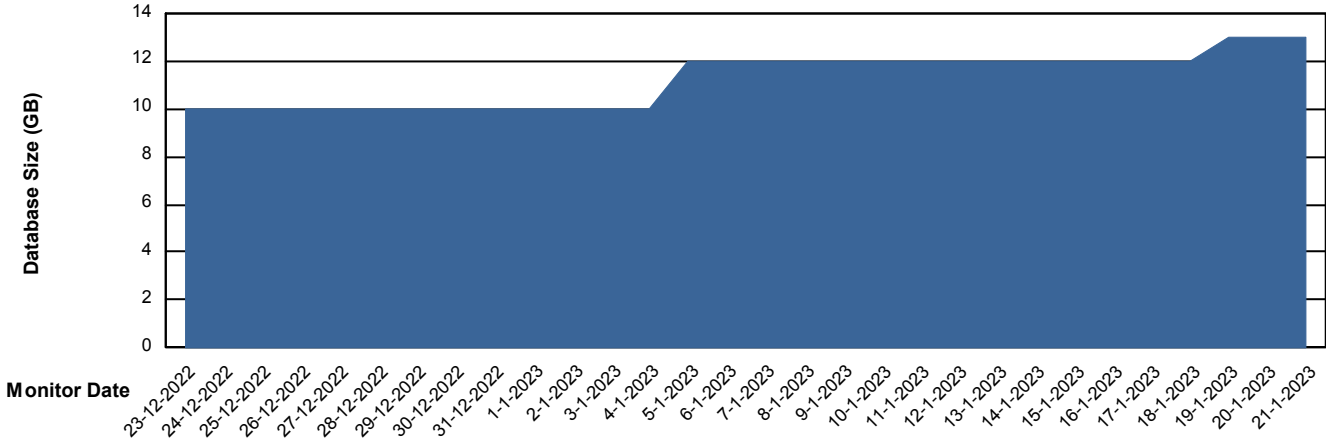

DATABASE SIZE XMX_PROD_ABSDB01_PRDB

Database growth over last month