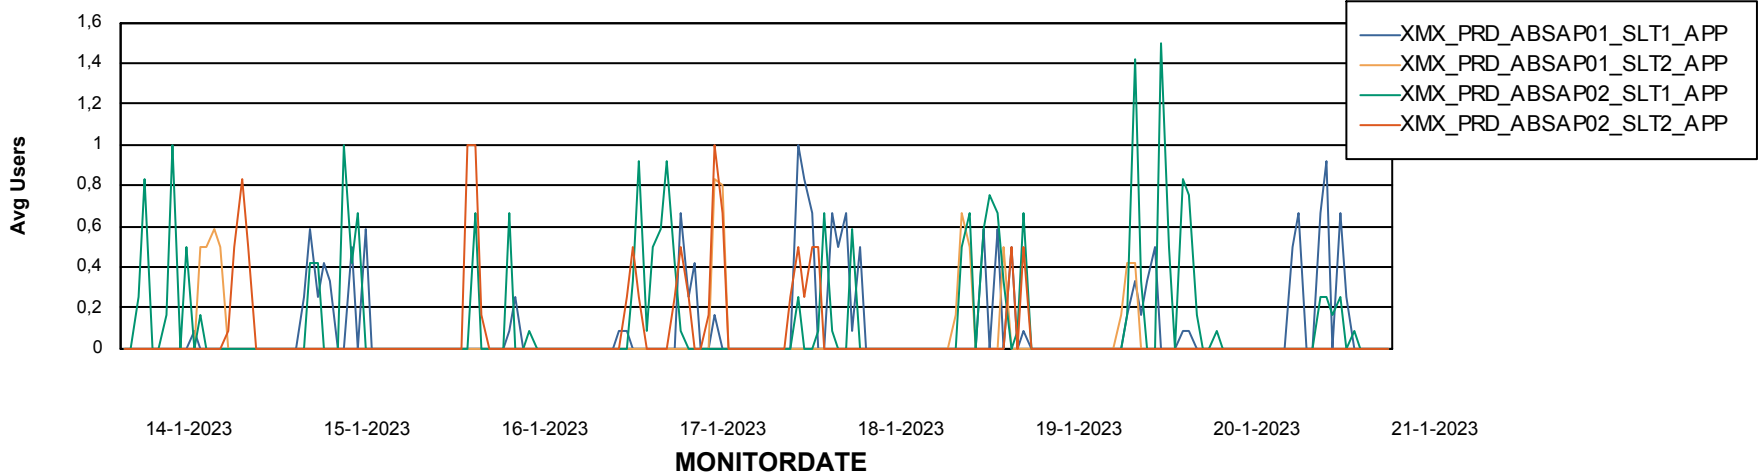

Avg users per day per ABS server