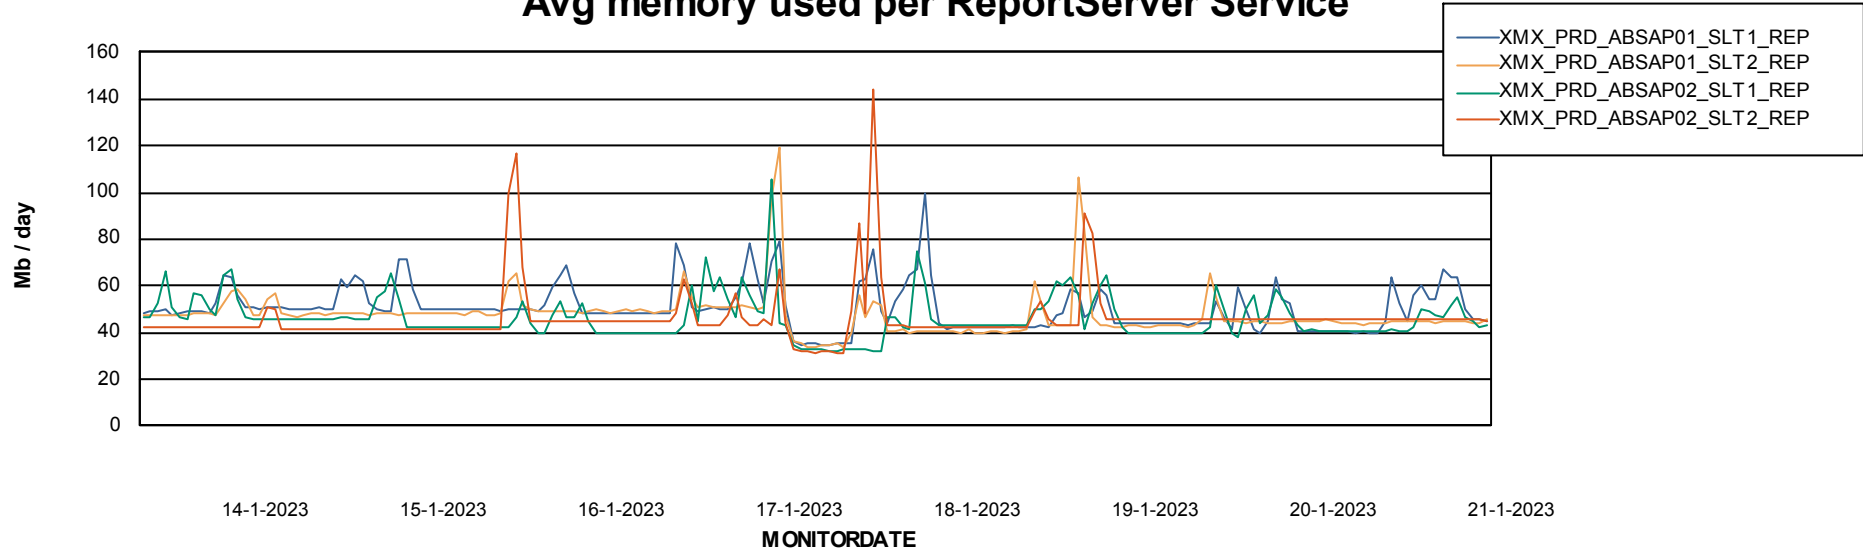

ABSSolute Application ReportServer Services

Avg memory used per ReportServer Service