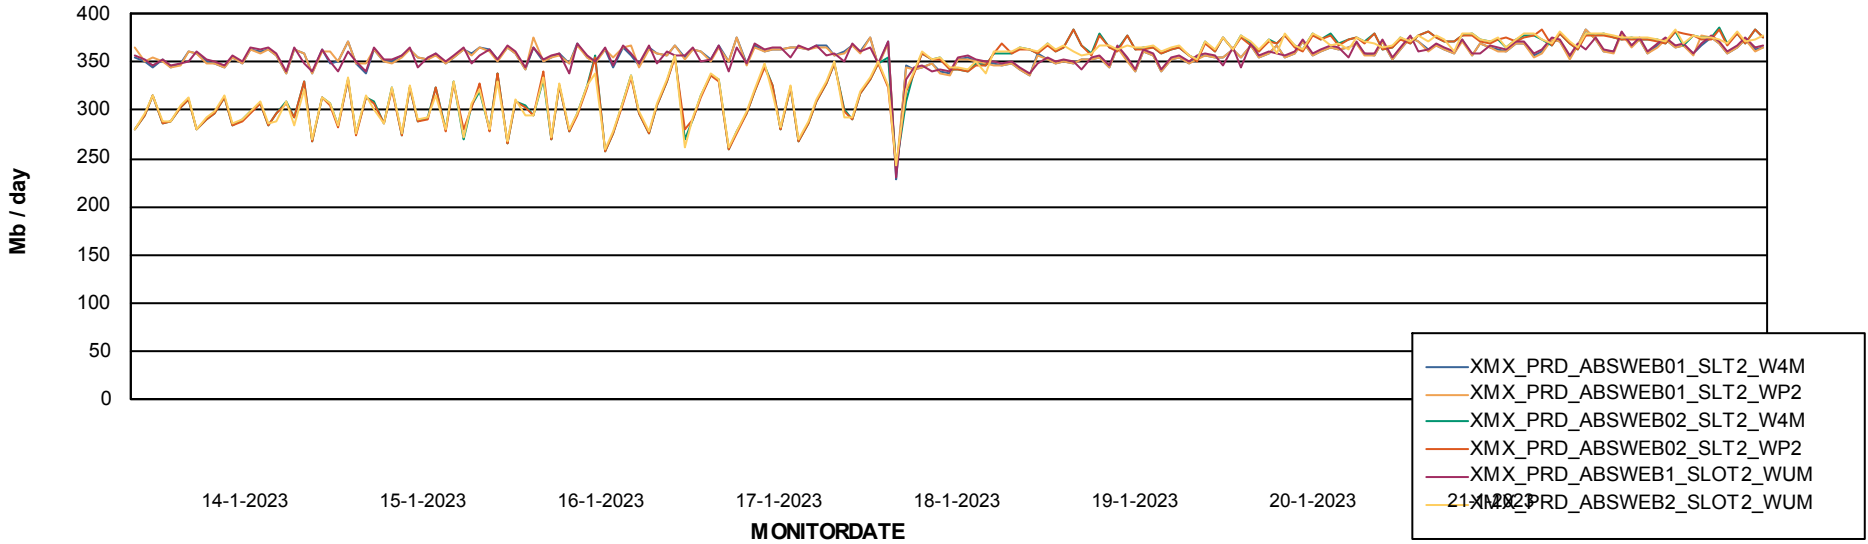

ABSSolute Web Component Services

Avg memory used per ABS Web component