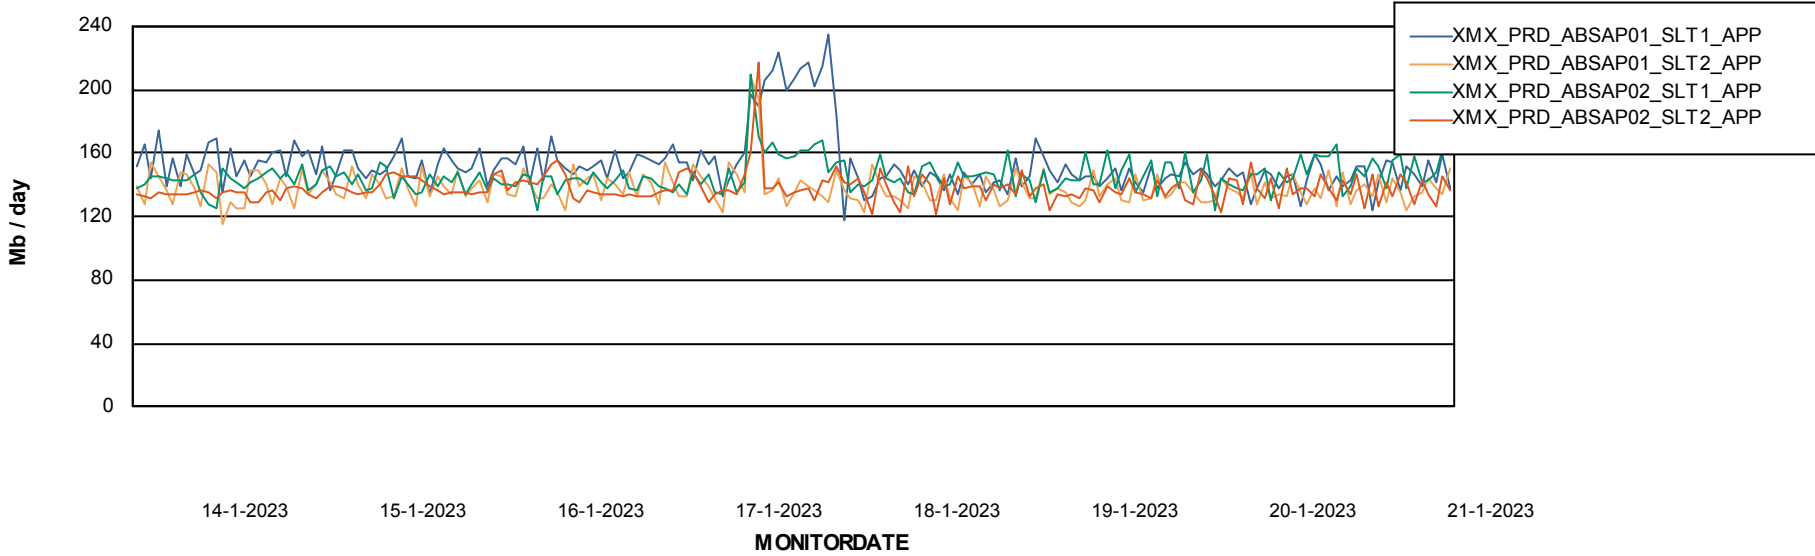

ABSSolute Application Server Services

Avg memory used per ABS Server Service