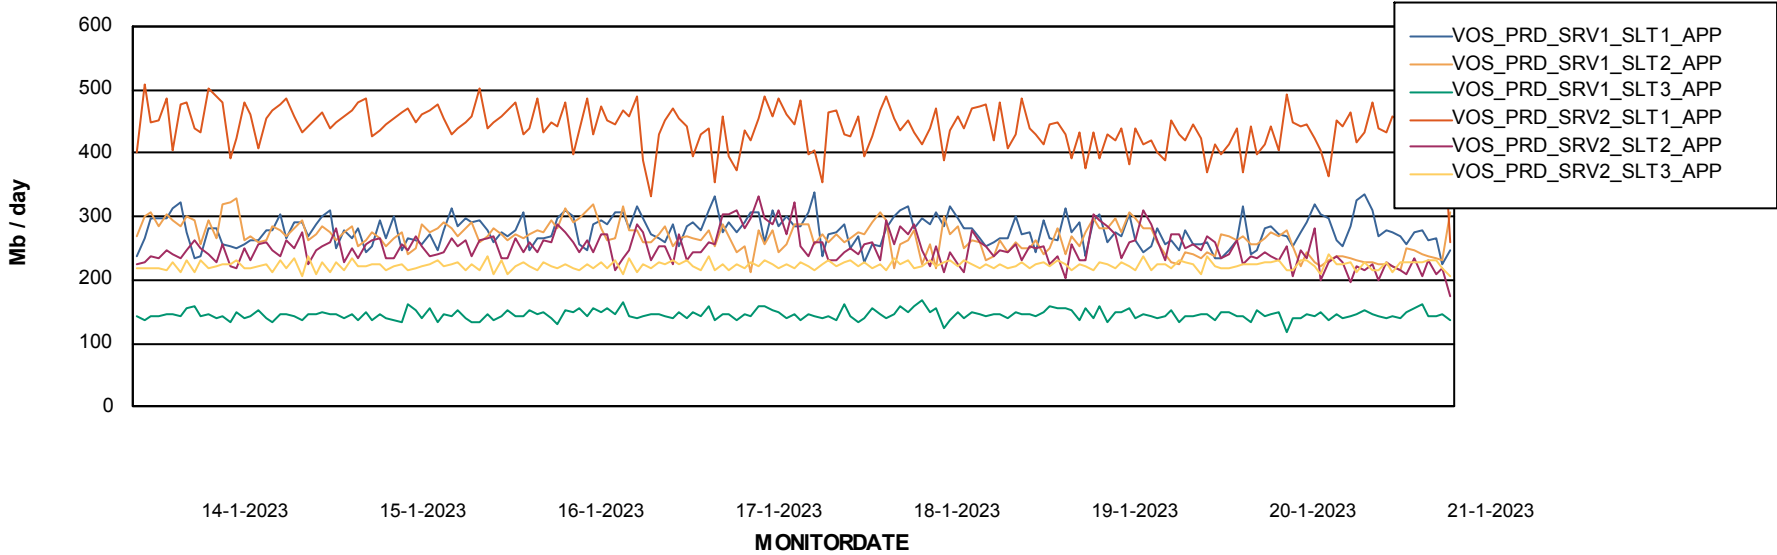

Standby Database Health VOS_Production

Recovery lag for last 7 days

Weekly SLA Customer Report

Customer VOS_Production
Database ID 143

ABSSolute Application Server Services

Avg memory used per ABS Server Service