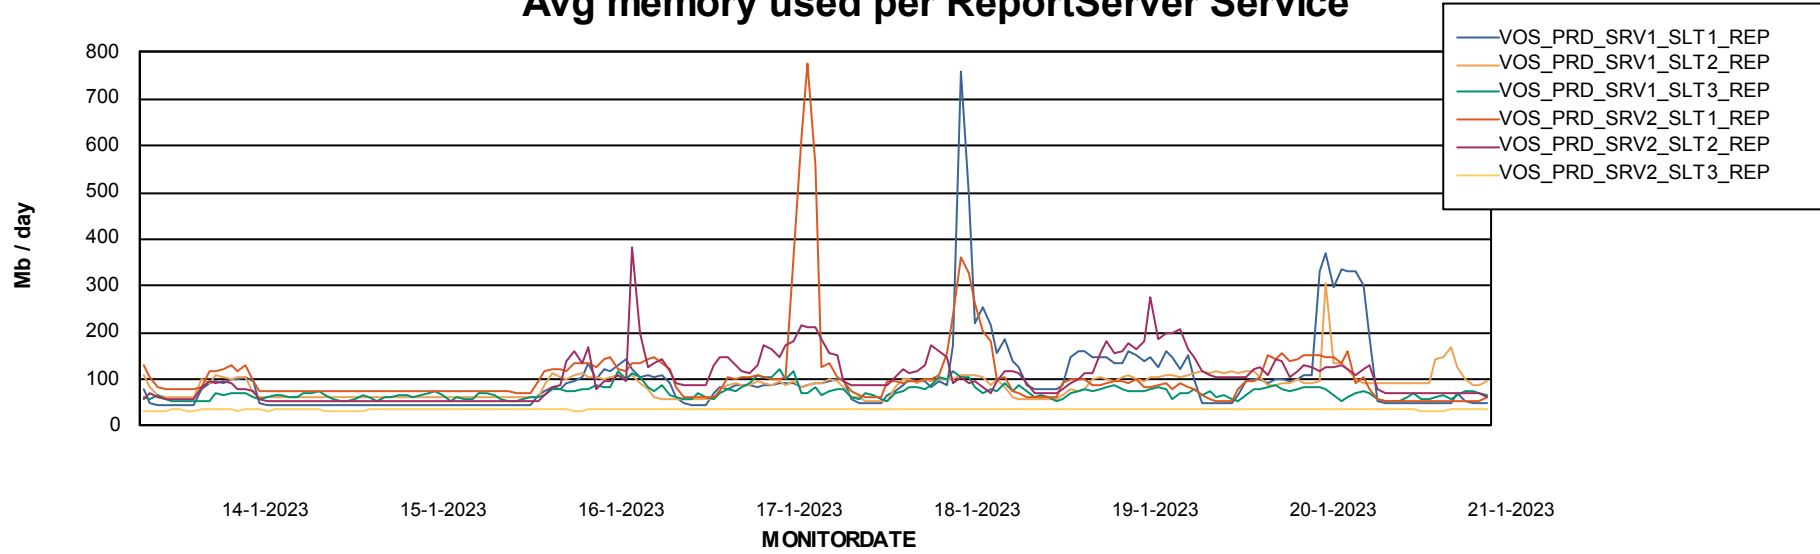

Avg users per day per ABS server

Weekly SLA Customer Report

Customer VOS_Production
Database ID 143

ABSSolute Application ReportServer Services

Avg memory used per ReportServer Service

Weekly SLA Customer Report