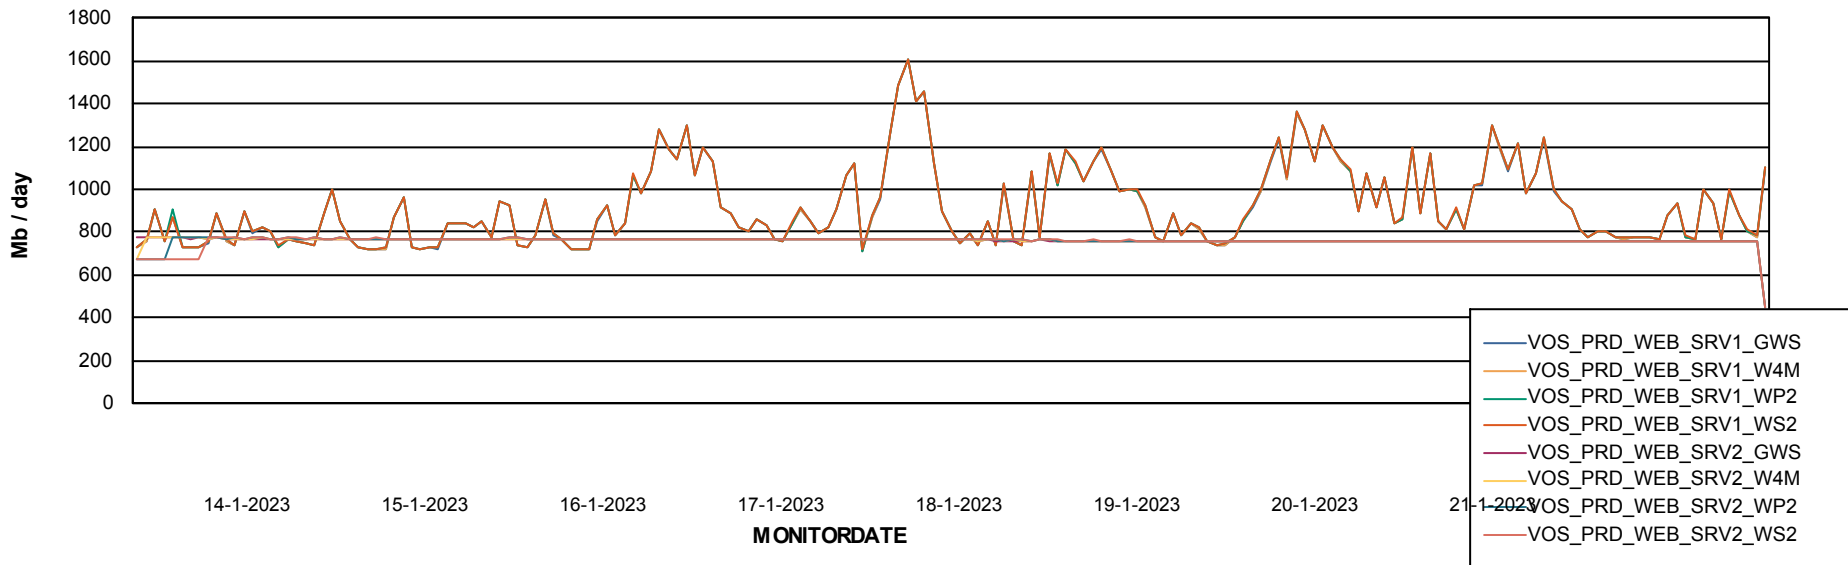

ABSSolute Web Component Services

Avg memory used per ABS Web component