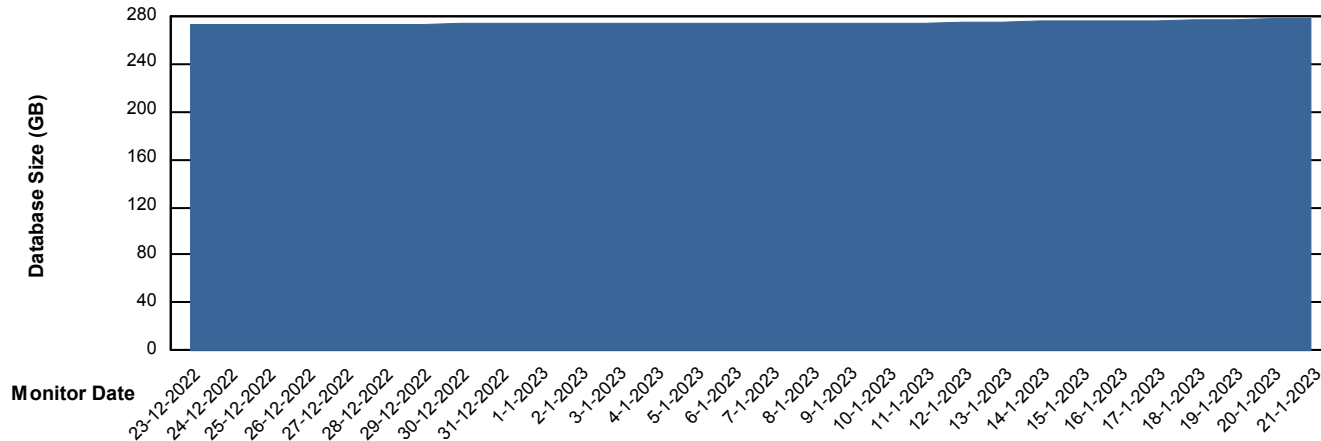

DATABASE SIZE VOSDB_Production

Database growth over last month