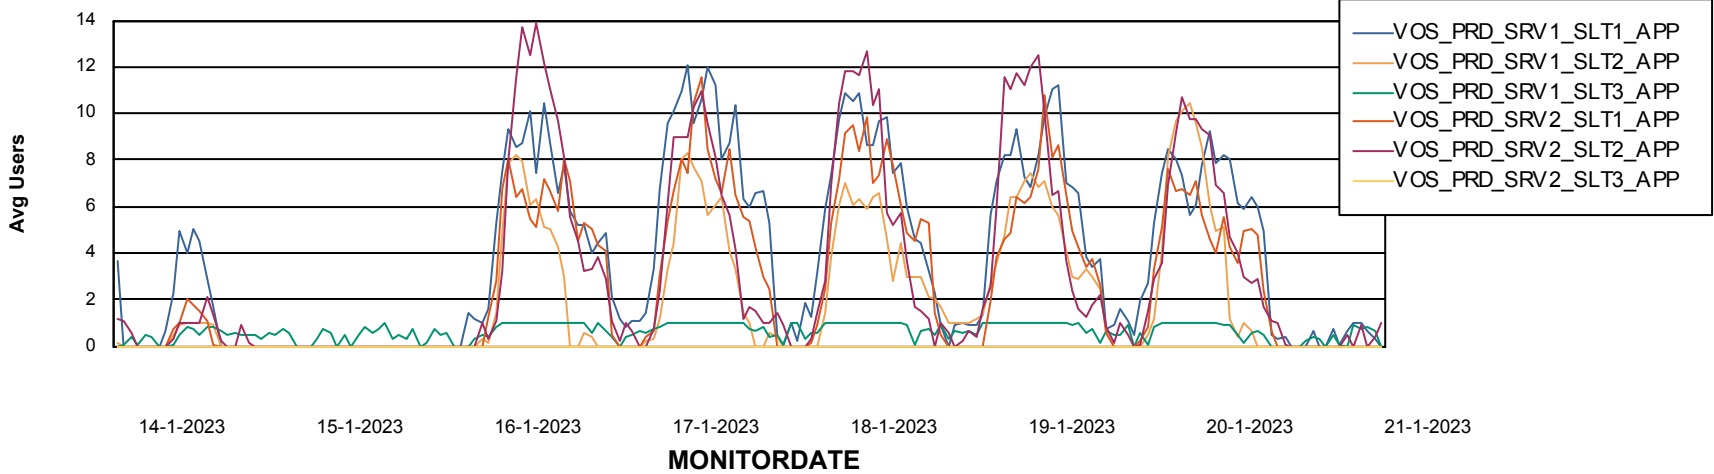

Standby Database Health VOS_Production

Recovery lag for last 7 days

Weekly SLA Customer Report

Customer VOS_Production
Database ID 143

ABSSolute Application Server Services

Avg memory used per ABS Server Service

Avg users per day per ABS server

Weekly SLA Customer Report

Customer VOS_Production
Database ID 143

ABSSolute Application ReportServer Services

Avg memory used per ReportServer Service

Weekly SLA Customer Report