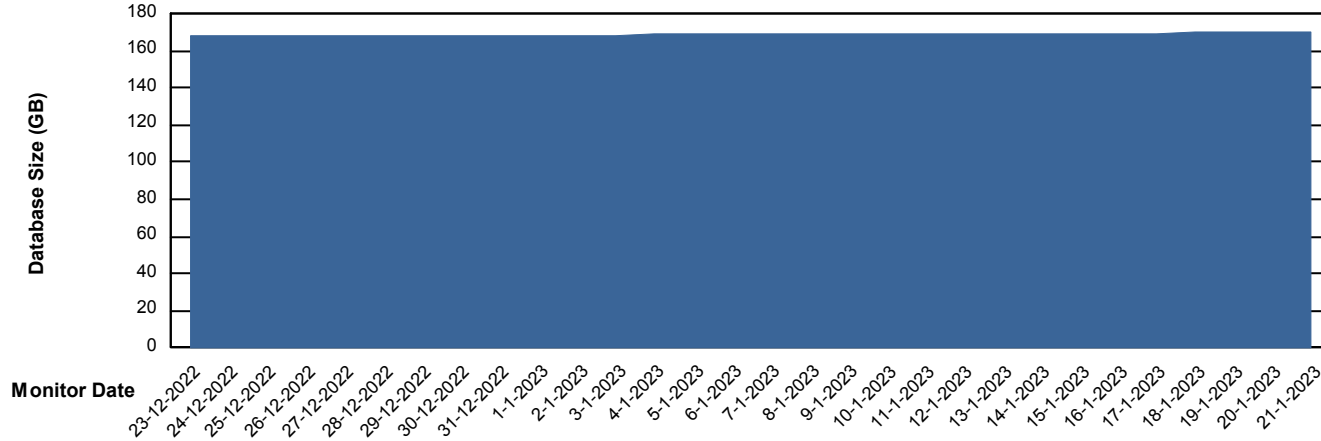

Customer VOS_Production
Database ID 143

Database Performance VOSDB_Standby

DB Processes Max 1,000

Weekly SLA Customer Report

Customer VOS_Production
Database ID 143

DATABASE SIZE VOSDB_BI

Database growth over last month