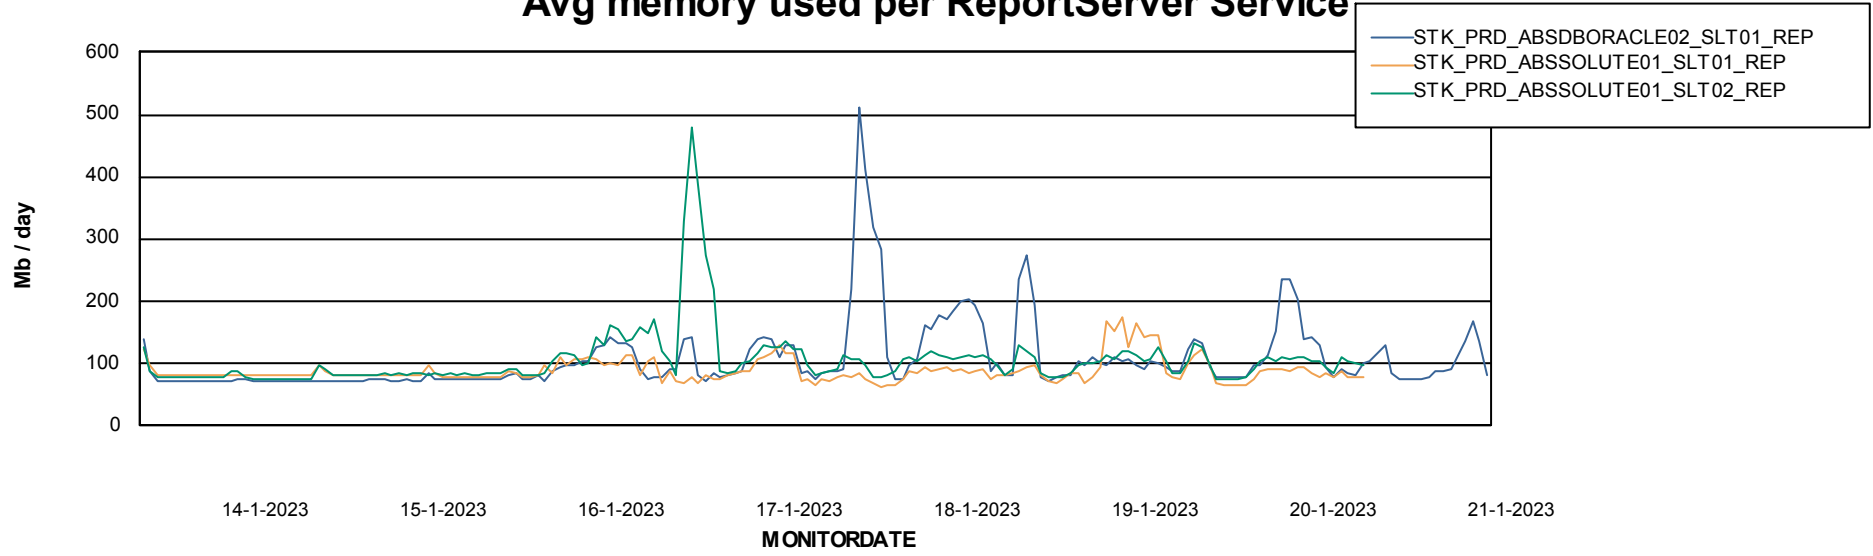

Avg memory used per ABS Server Service

Avg users per day per ABS server

Weekly SLA Customer Report

Customer STK_Production
Database ID 82

ABSSolute Application ReportServer Services

Avg memory used per ReportServer Service