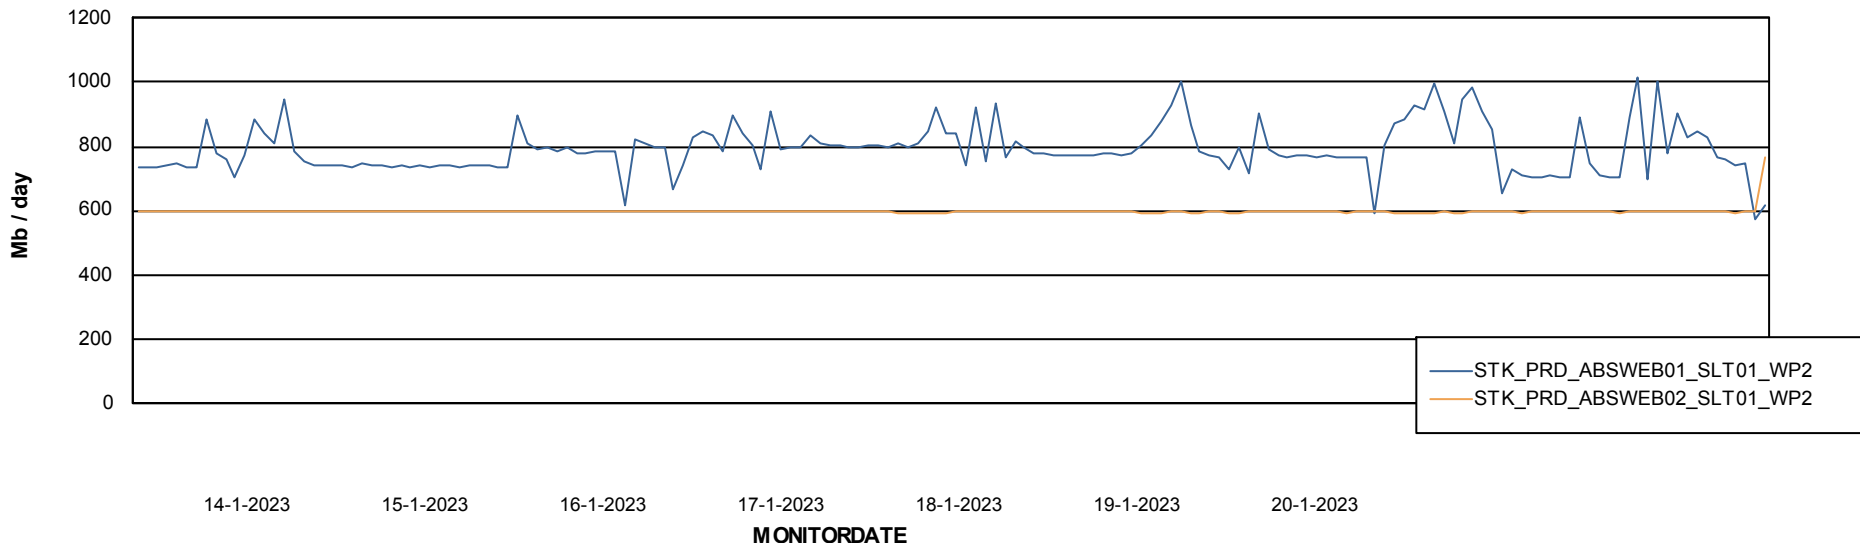

ABSSolute Web Component Services

Avg memory used per ABS Web component