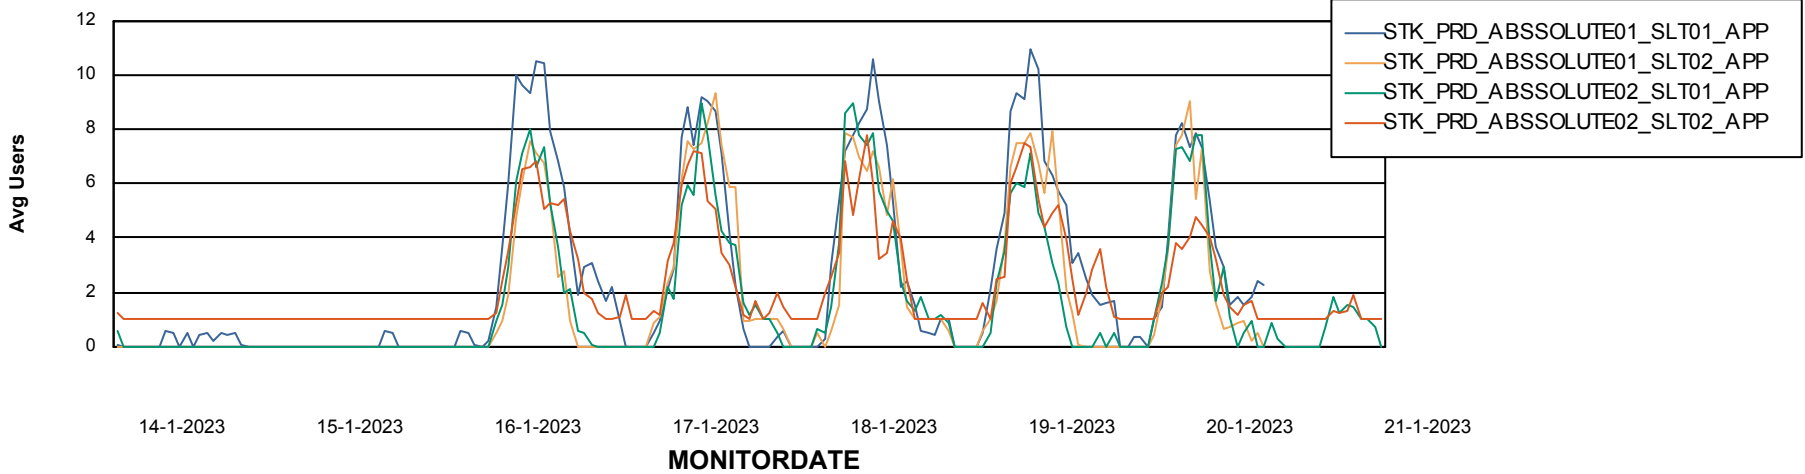

Avg users per day per ABS server