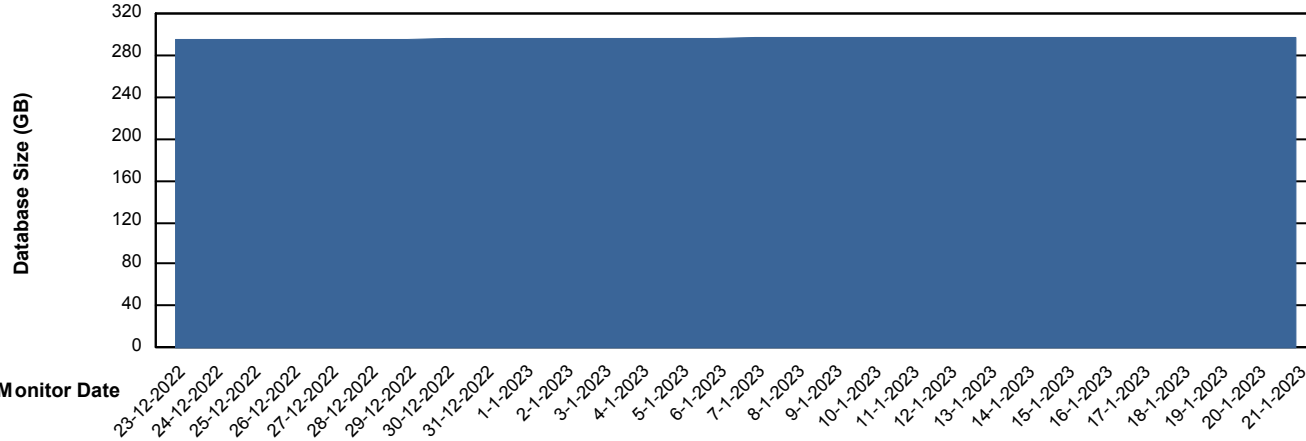

DATABASE SIZE STKDB_Production

Database growth over last month