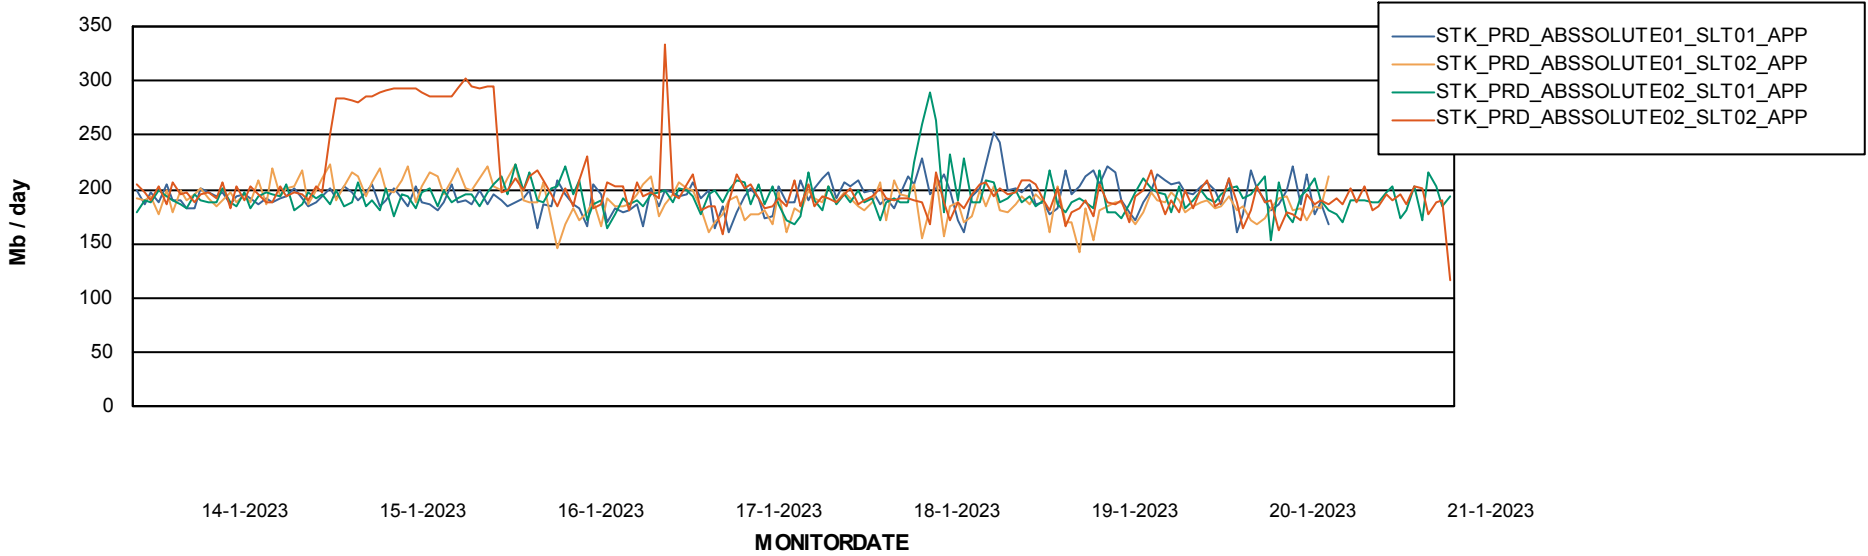

ABSSolute Application Server Services

Avg memory used per ABS Server Service