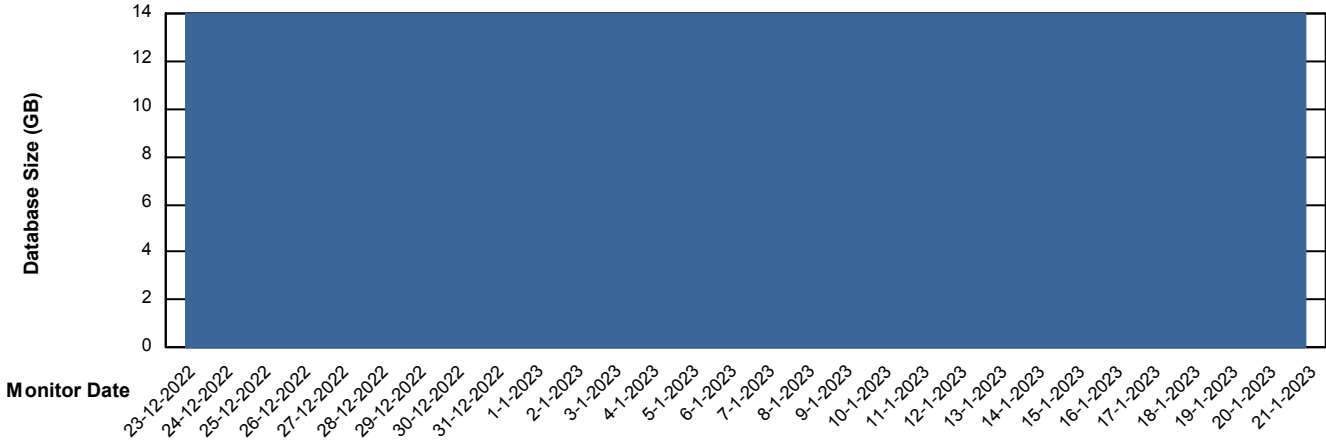

# Weekly SLA Customer Report

Customer SPI\_Production  
Database ID 49

Database Performance SPIDB\_Standby

DB Processes Max 500

# Weekly SLA Customer Report

Customer SPI\_Production  
 Database ID 49

DATABASE SIZE SPIDB\_Production

Database growth over last month

Database Tablespace SPIDB\_Production

Date	Tablespace Name	Filesize (Gb)	Usedsize (Gb)	Percentage free
21-1-2023	ABSDATA	5	3	48
	INDX	8	4	46
20-1-2023	ABSDATA	5	3	48
	INDX	8	4	46
19-1-2023	ABSDATA	5	3	48
	INDX	8	4	46
18-1-2023	ABSDATA	5	3	48
	INDX	8	4	46
17-1-2023	ABSDATA	5	3	48
	INDX	8	4	46
16-1-2023	ABSDATA	5	3	49
	INDX	8	4	46
15-1-2023	ABSDATA	5	3	49
	INDX	8	4	46