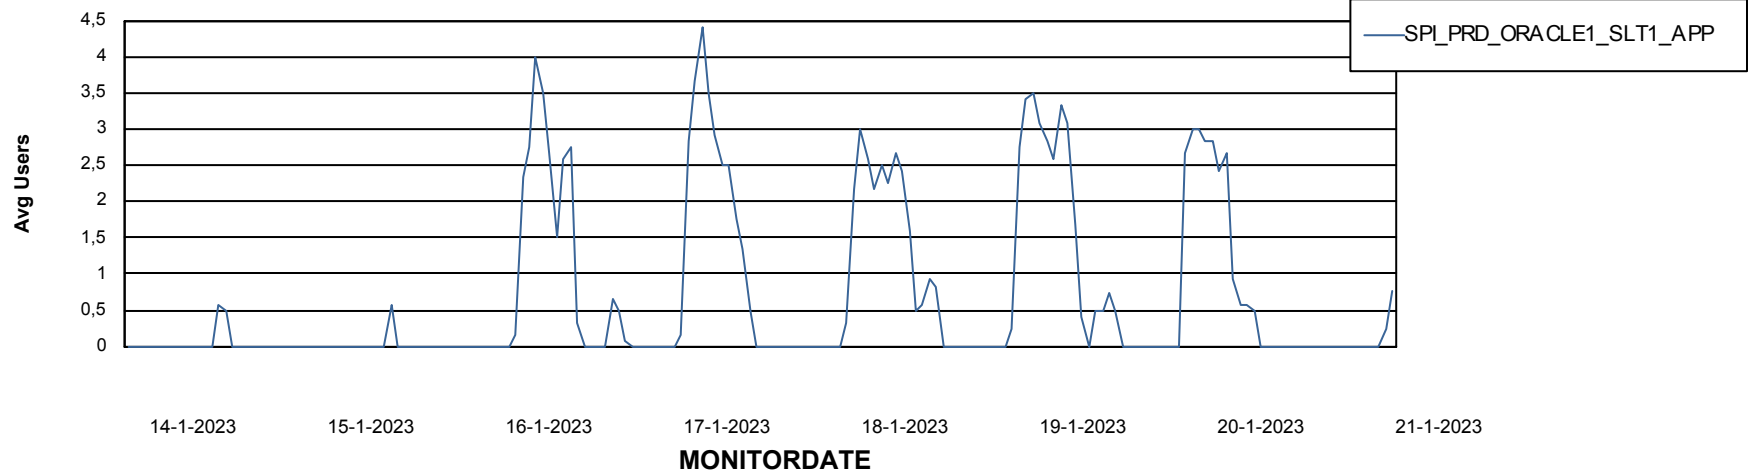

Avg users per day per ABS server