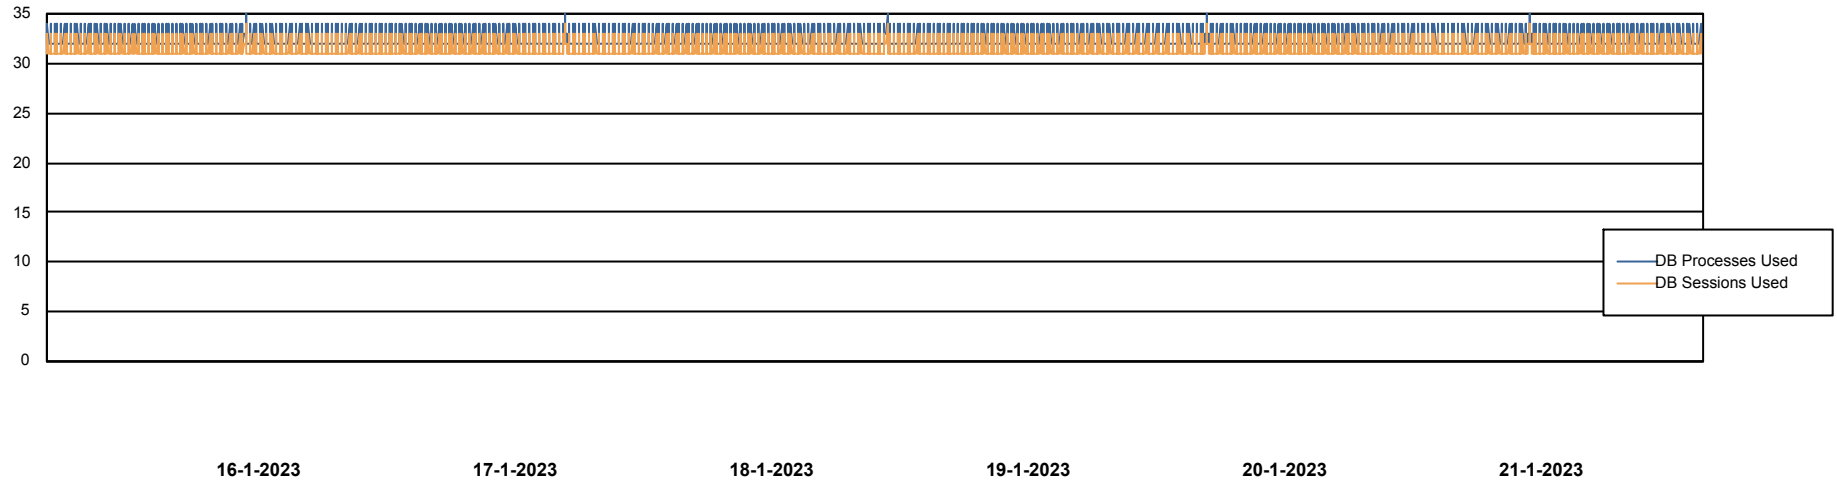

# Weekly SLA Customer Report

Customer SPI\_Production  
Database ID 49

Database Performance SPIDB\_Production

DB Processes Max 500

# Weekly SLA Customer Report

Customer SPI\_Production  
Database ID 49

Database Performance SPIDB\_Standby

DB Processes Max 500