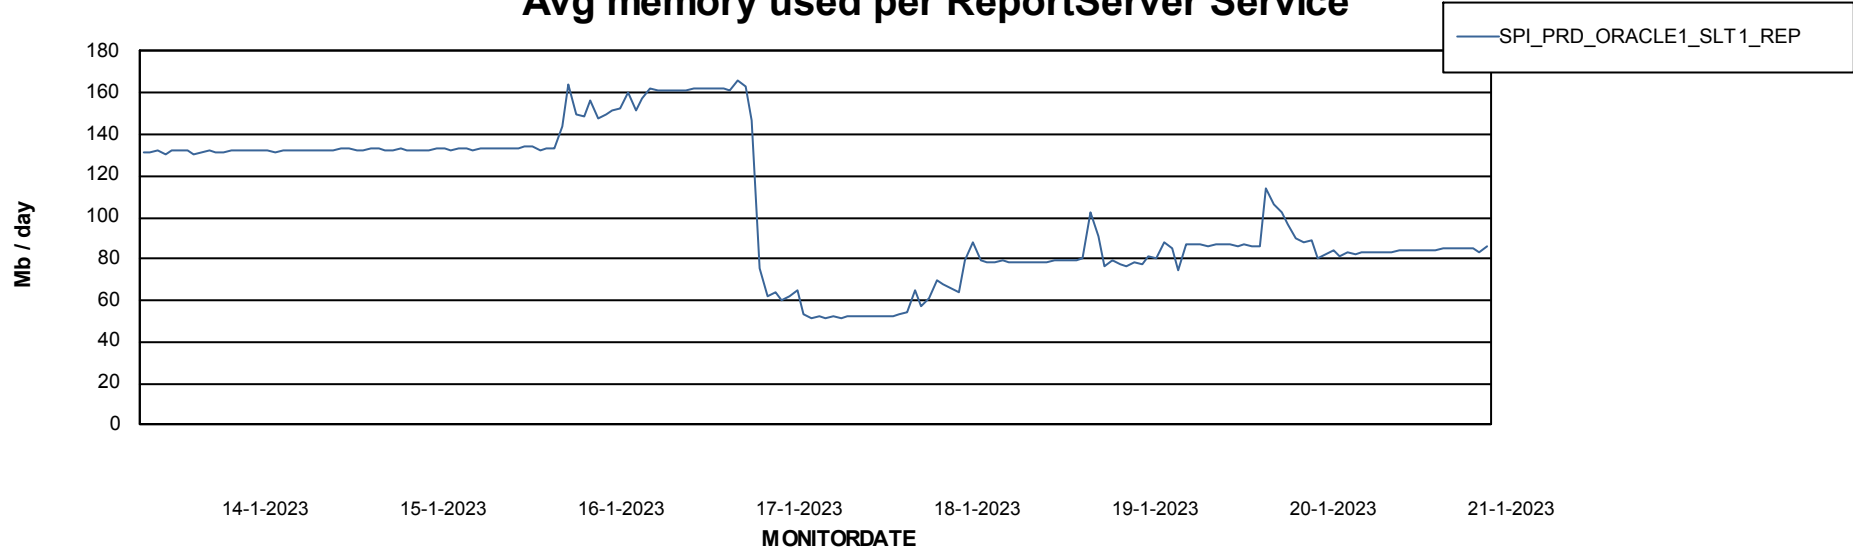

ABSSolute Application ReportServer Services

Avg memory used per ReportServer Service