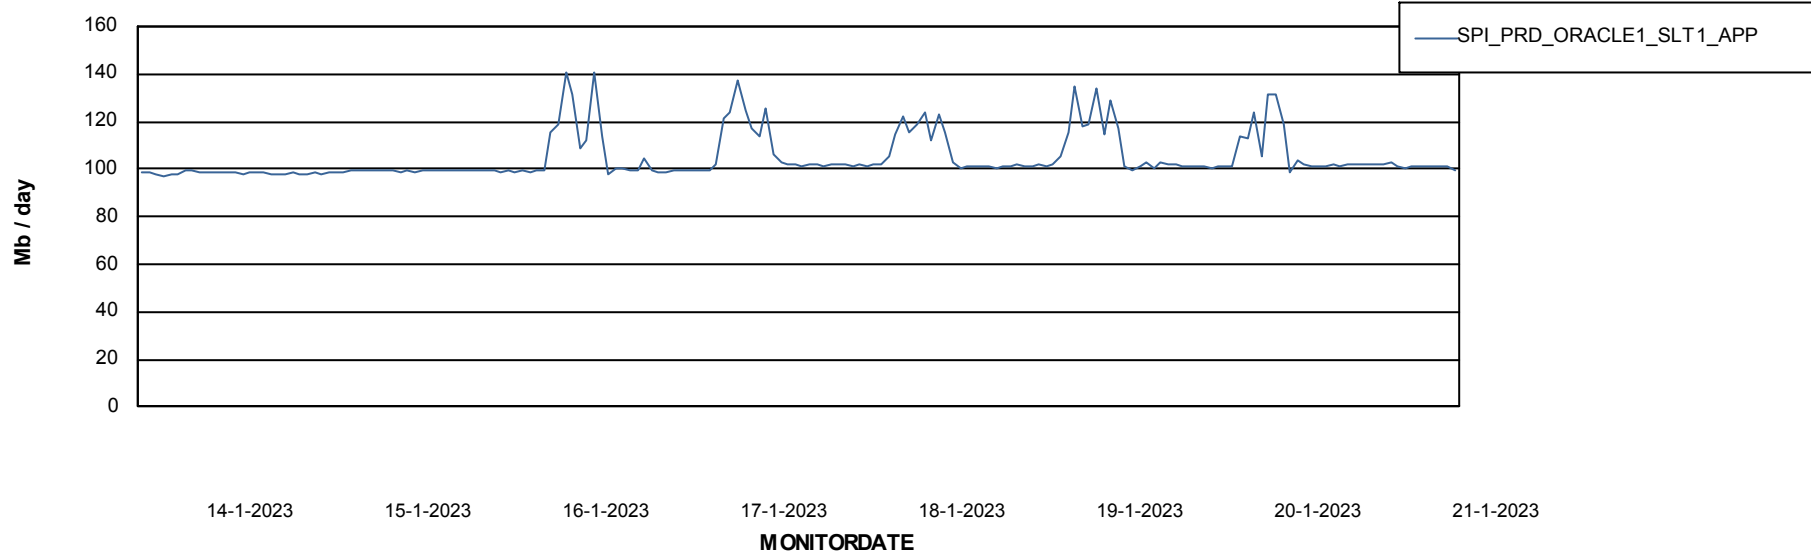

ABSSolute Application Server Services

Avg memory used per ABS Server Service