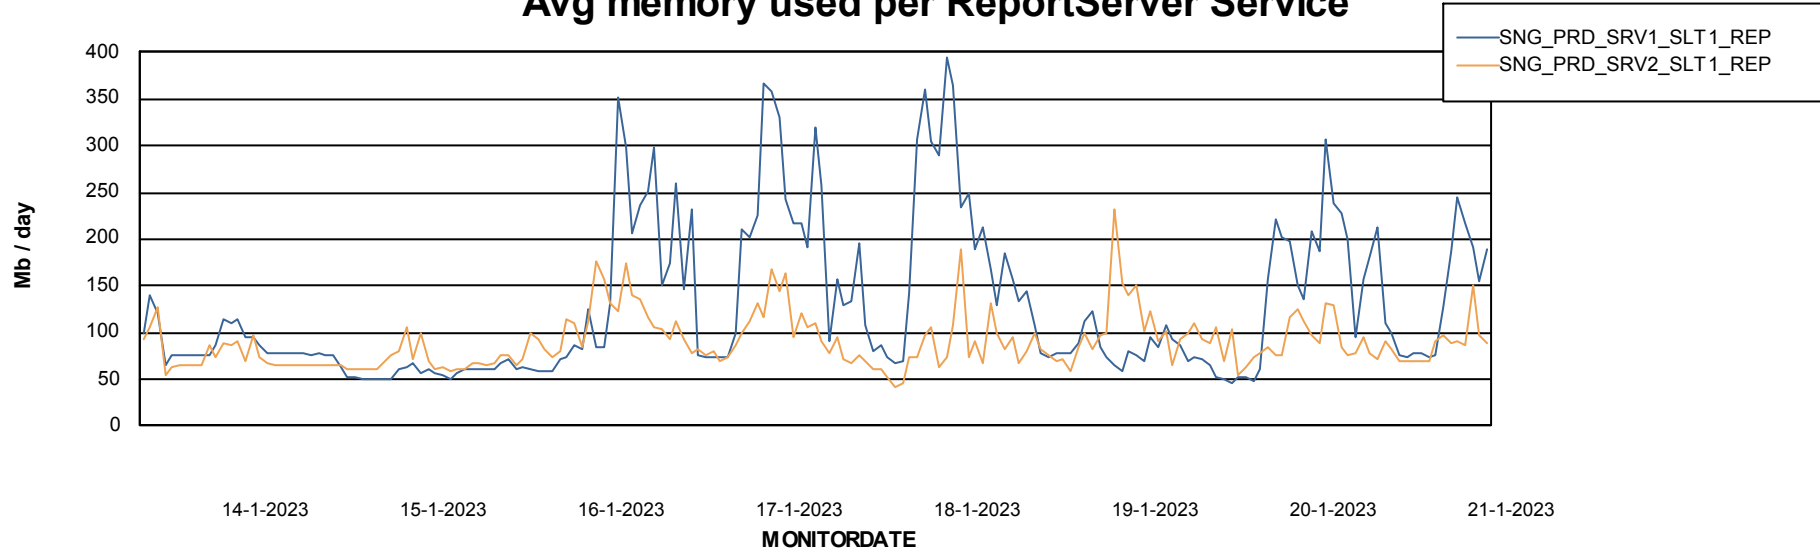

ABSSolute Application ReportServer Services

Avg memory used per ReportServer Service