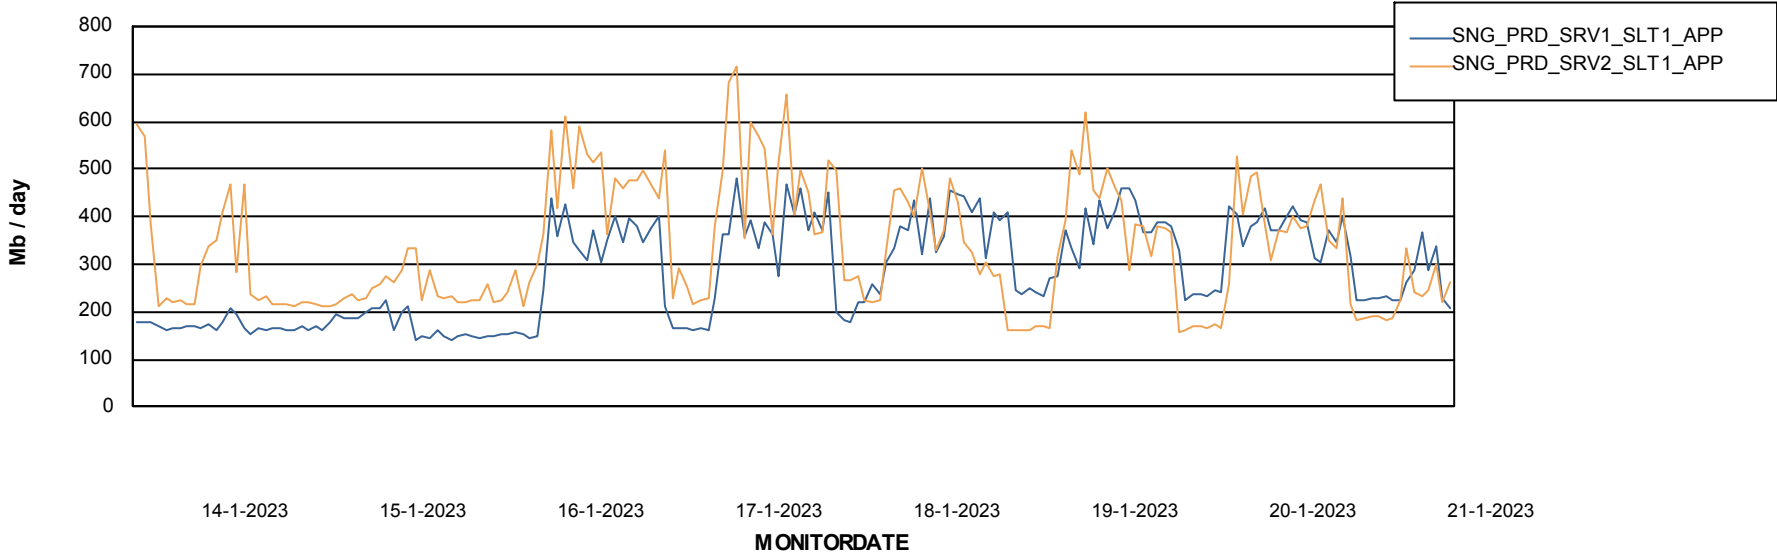

Database Performance SNG_PRD_ORACLE1

Weekly SLA Customer Report

Customer SNG_Production
 Database ID 70

DATABASE SIZE SNG_PRD_ORACLE1

Database growth over last month

Database Tablespace SNG_PRD_ORACLE1

Date	Tablespace Name	Filesize (Gb)	Usedsize (Gb)	Percentage free
21-1-2023	ABSDATA	48	37	22
	INDX	120	100	17
20-1-2023	ABSDATA	48	37	22
	INDX	120	99	17
19-1-2023	ABSDATA	48	37	22
	INDX	120	99	17
18-1-2023	ABSDATA	48	37	22
	INDX	120	99	17
17-1-2023	ABSDATA	48	37	23
	INDX	120	99	17
16-1-2023	ABSDATA	48	37	23
	INDX	120	99	17
15-1-2023	ABSDATA	48	37	23
	INDX	120	99	17

Weekly SLA Customer Report

Customer SNG_Production
Database ID 70

ABSSolute Application Server Services

Avg memory used per ABS Server Service

Avg users per day per ABS server

Weekly SLA Customer Report

Customer SNG_Production
Database ID 70