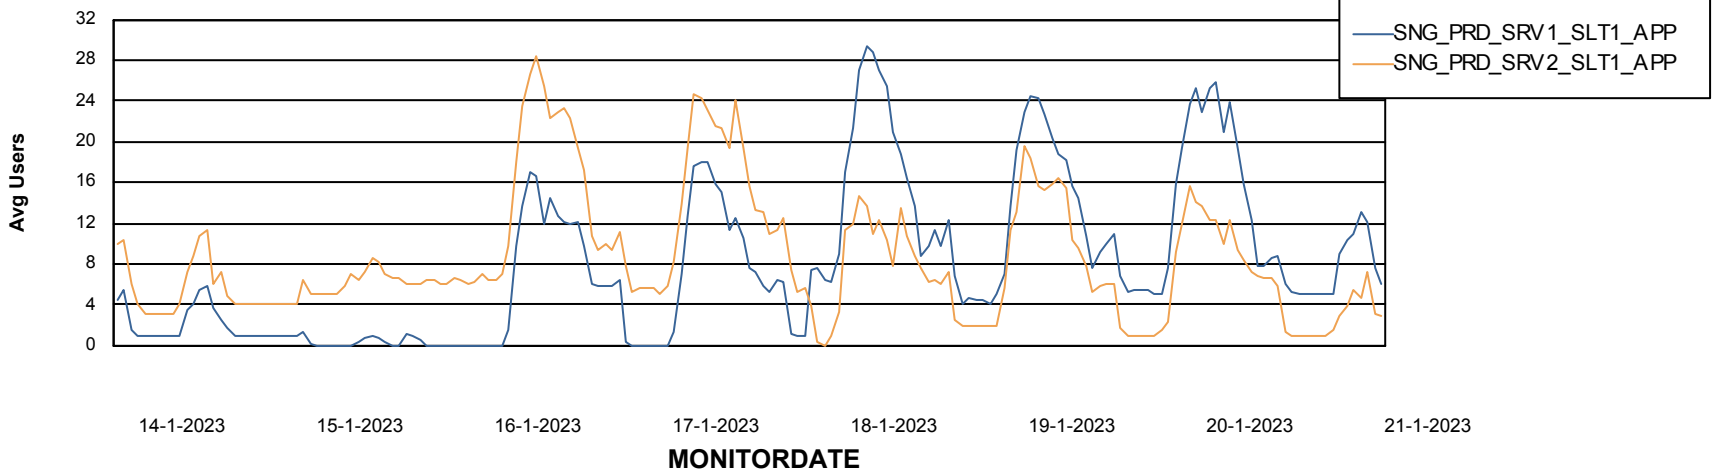

Weekly SLA Customer Report

Customer SNG_Production
Database ID 70

ABSSolute Application Server Services

Avg memory used per ABS Server Service

Avg users per day per ABS server

Weekly SLA Customer Report

Customer SNG_Production
Database ID 70