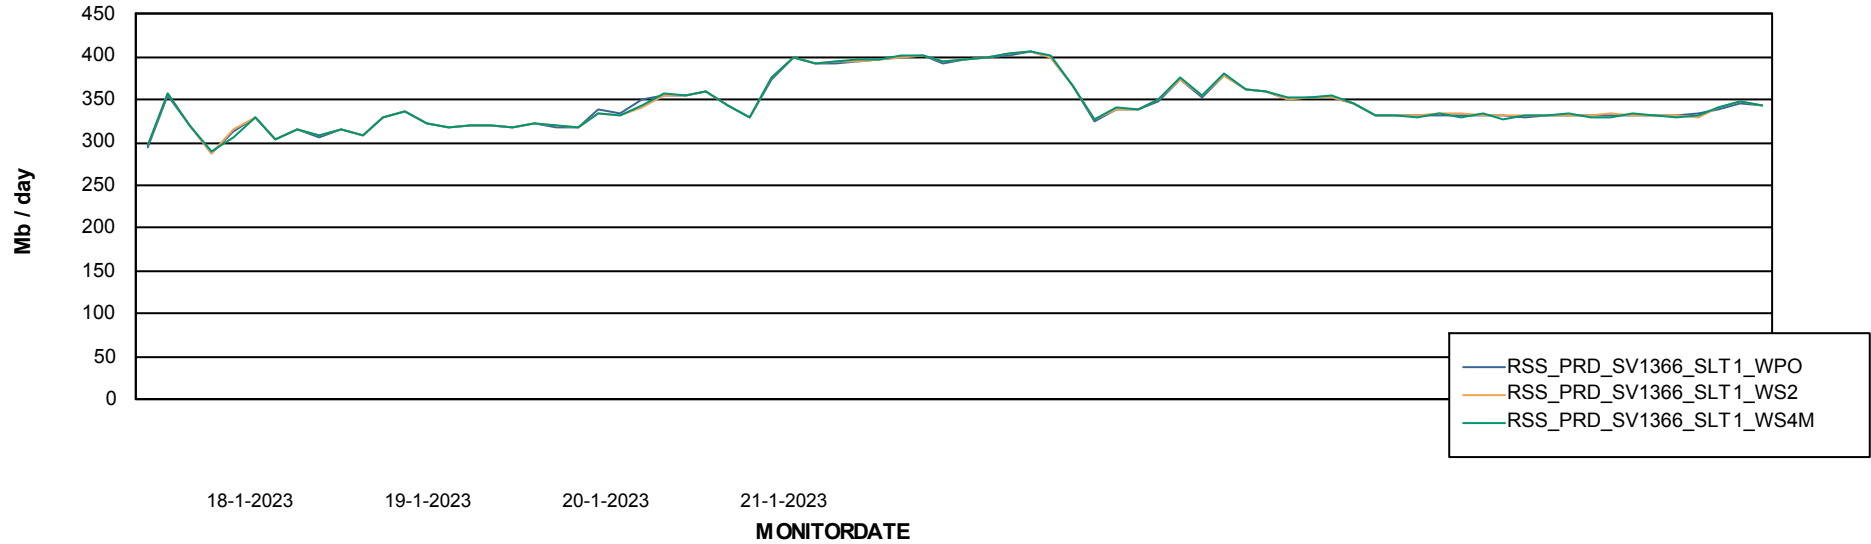

ABSSolute Application ReportServer Services

Avg memory used per ReportServer Service

Weekly SLA Customer Report

Customer RSS Production
Database ID 52

ABSSolute Web Component Services

Avg memory used per ABS Web component