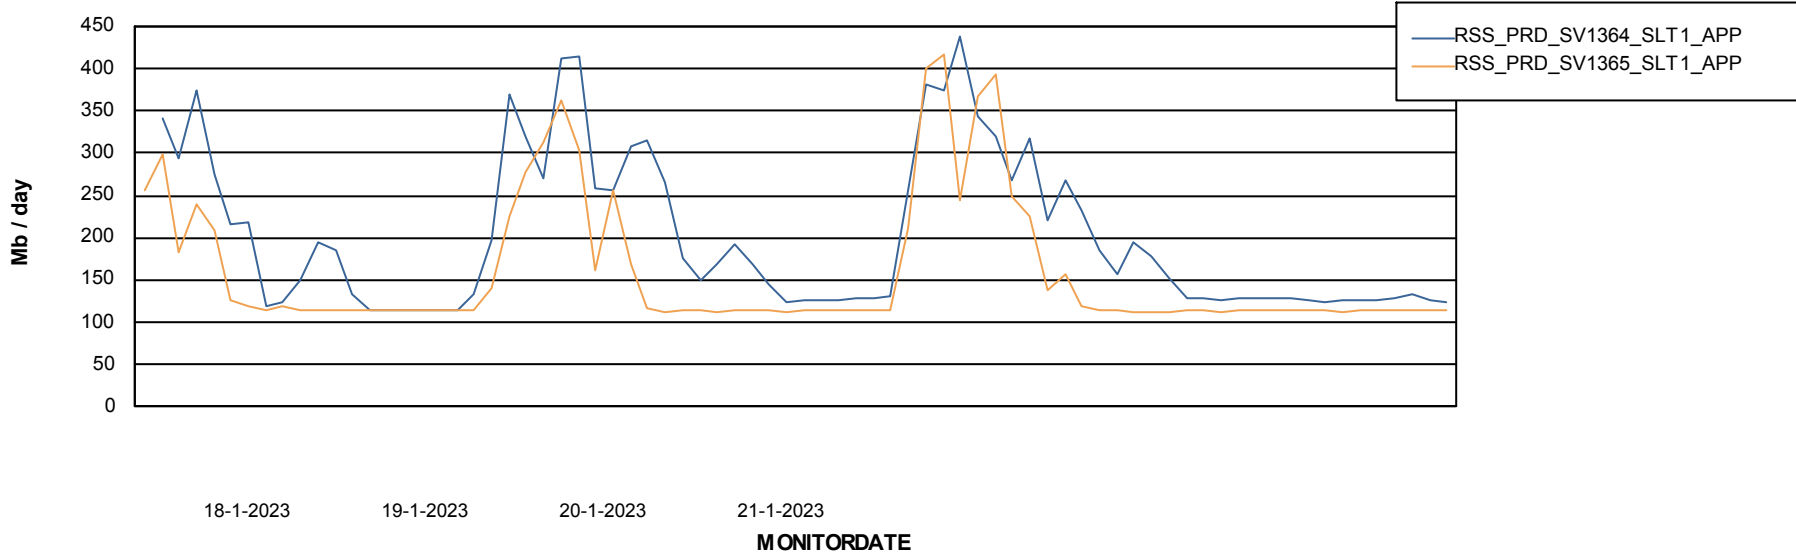

DB Processes Max 300

Weekly SLA Customer Report

Customer RSS Production
 Database ID 52

DATABASE SIZE RSS_PRD_SV1364_PRD_DB

Database growth over last month

Database Tablespace RSS_PRD_SV1364_PRD_DB

Date	Tablespace Name	Filesize (Gb)	Usedsize (Gb)	Percentage free
21-1-2023	ABSDATA	51	41	19
	INDX	60	49	18
20-1-2023	ABSDATA	51	41	19
	INDX	60	49	18
19-1-2023	ABSDATA	51	41	19
	INDX	60	49	19

Weekly SLA Customer Report

Customer RSS Production
Database ID 52

ABSSolute Application Server Services

Avg memory used per ABS Server Service

Avg users per day per ABS server

Weekly SLA Customer Report

Customer RSS Production
Database ID 52