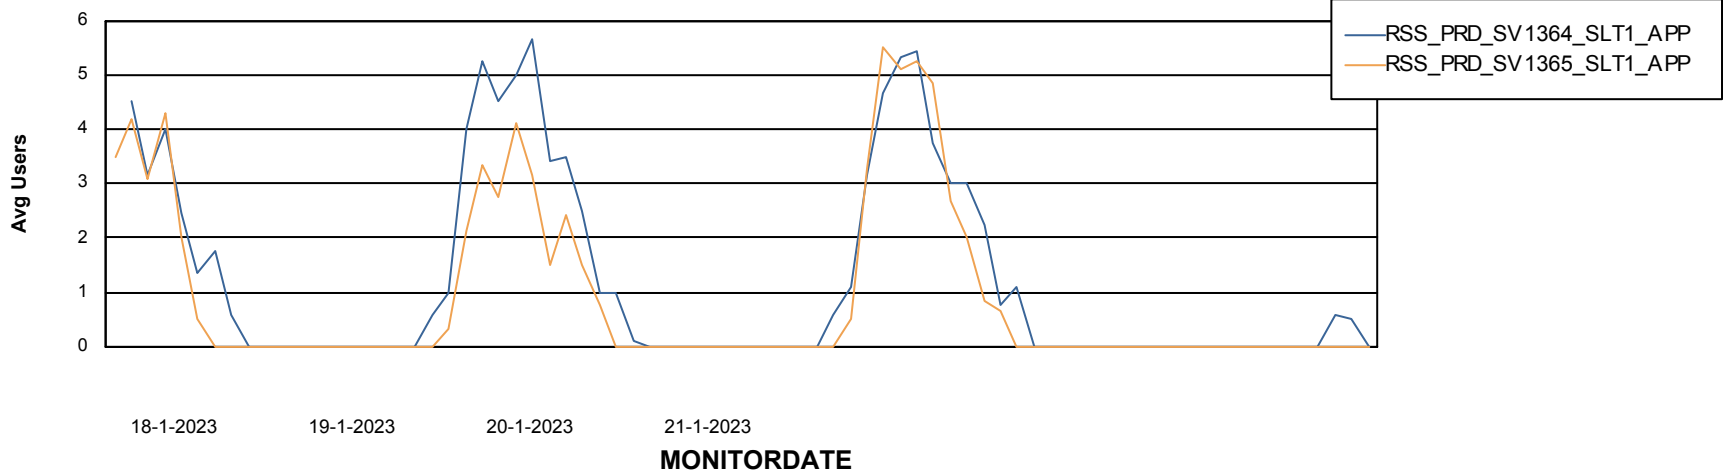

Weekly SLA Customer Report

Customer RSS Production
Database ID 52

ABSSolute Application Server Services

Avg memory used per ABS Server Service

Avg users per day per ABS server

Weekly SLA Customer Report

Customer RSS Production
Database ID 52