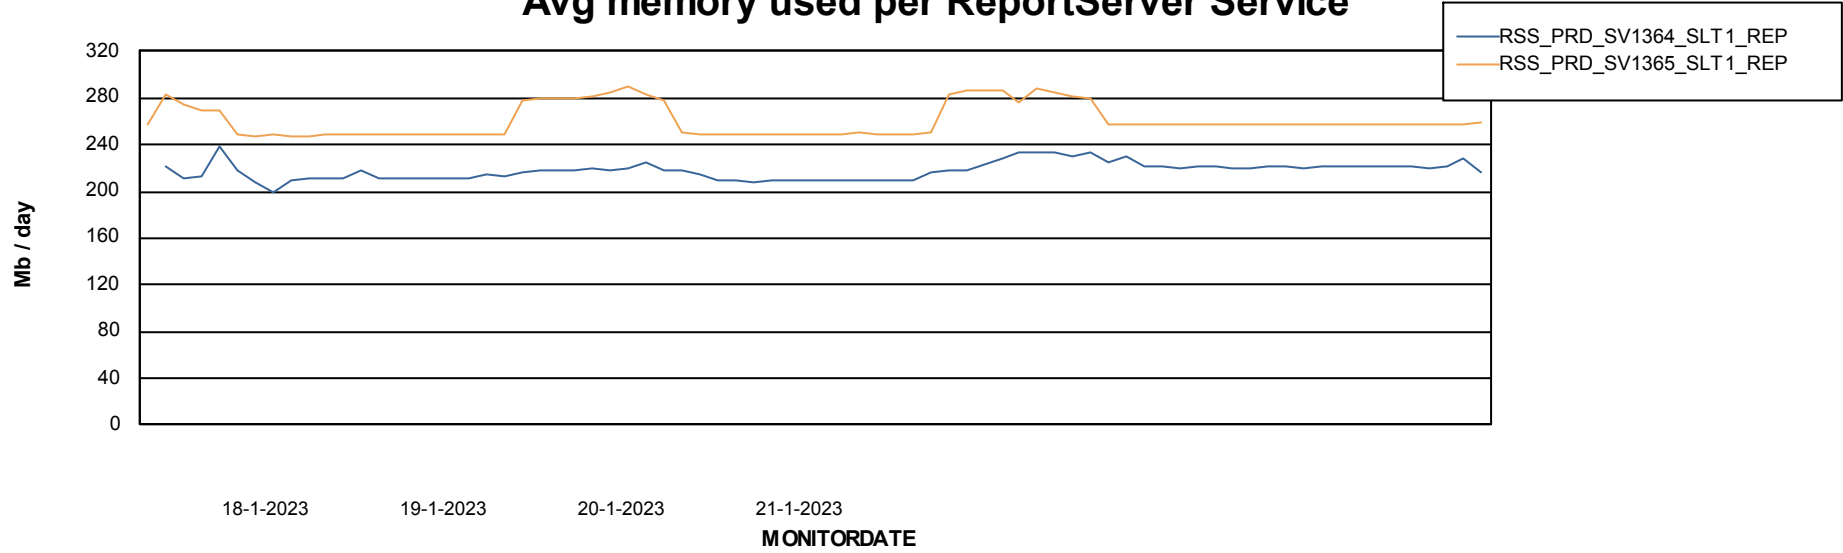

ABSSolute Application ReportServer Services

Avg memory used per ReportServer Service