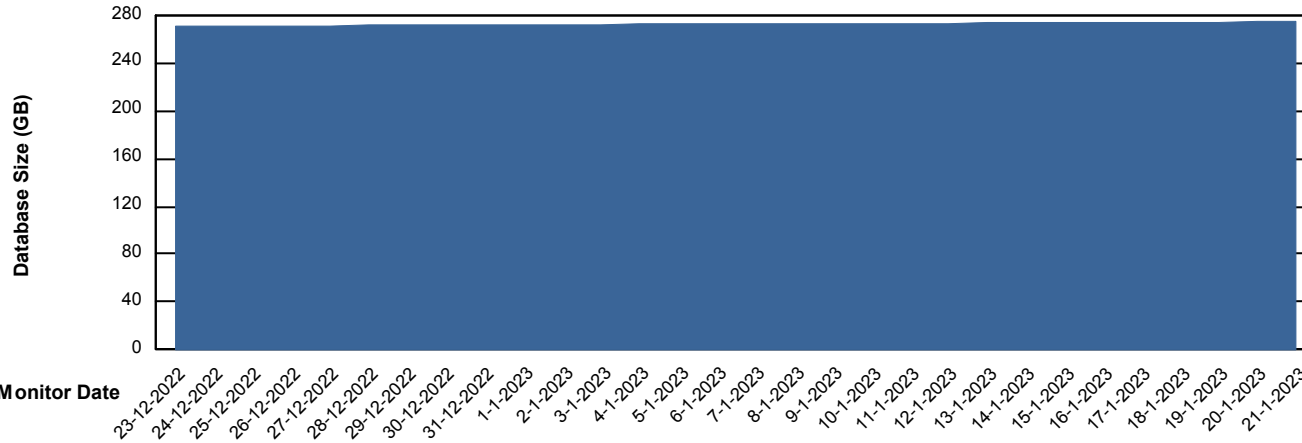

Weekly SLA Customer Report

Customer RFL_Production
Database ID 36

Database Performance RFLDB_Production

Weekly SLA Customer Report

Customer RFL_Production
Database ID 36

Database Performance RFLDB_Standby

DB Processes Max 1,000

Weekly SLA Customer Report

Customer RFL_Production
 Database ID 36

DATABASE SIZE RFLDB_Production

Database growth over last month

Database Tablespace RFLDB_Production

Date	Tablespace Name	Filesize (Gb)	Usedsize (Gb)	Percentage free
21-1-2023	ABSDATA	90	73	19
	INDX	231	191	17
20-1-2023	ABSDATA	90	73	19
	INDX	231	191	17
19-1-2023	ABSDATA	90	73	19
	INDX	231	191	17
18-1-2023	ABSDATA	90	73	19
	INDX	231	191	17
17-1-2023	ABSDATA	90	73	19
	INDX	231	191	17
16-1-2023	ABSDATA	90	73	19
	INDX	231	190	18
15-1-2023	ABSDATA	90	73	19
	INDX	231	190	18