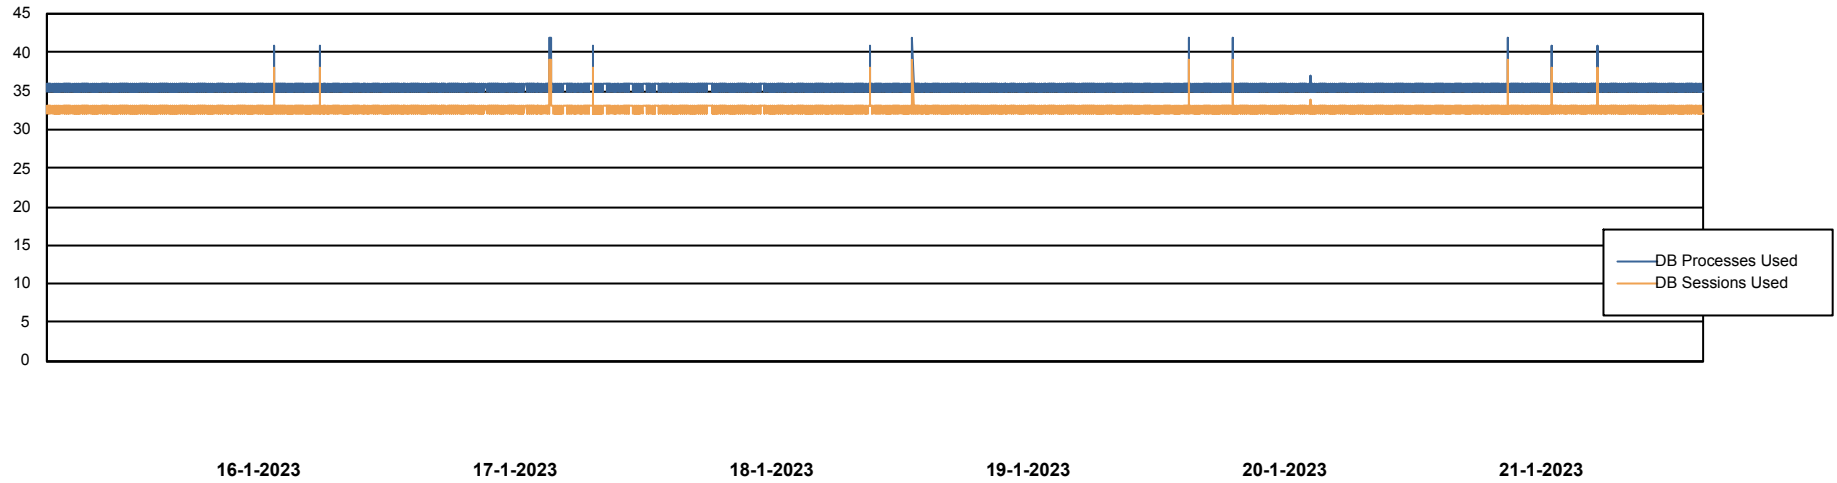

Weekly SLA Customer Report

Customer RFL_Production
Database ID 36

Database Performance RFLDB_Production

Weekly SLA Customer Report

Customer RFL_Production
Database ID 36

Database Performance RFLDB_Standby

DB Processes Max 1,000

Weekly SLA Customer Report

Customer RFL_Production
 Database ID 36

DATABASE SIZE RFLDB_Production

Database growth over last month

Database Tablespace RFLDB_Production

Date	Tablespace Name	Filesize (Gb)	Usedsize (Gb)	Percentage free
21-1-2023	ABSDATA	90	73	19
	INDX	231	191	17
20-1-2023	ABSDATA	90	73	19
	INDX	231	191	17
19-1-2023	ABSDATA	90	73	19
	INDX	231	191	17
18-1-2023	ABSDATA	90	73	19
	INDX	231	191	17
17-1-2023	ABSDATA	90	73	19
	INDX	231	191	17
16-1-2023	ABSDATA	90	73	19
	INDX	231	190	18
15-1-2023	ABSDATA	90	73	19
	INDX	231	190	18