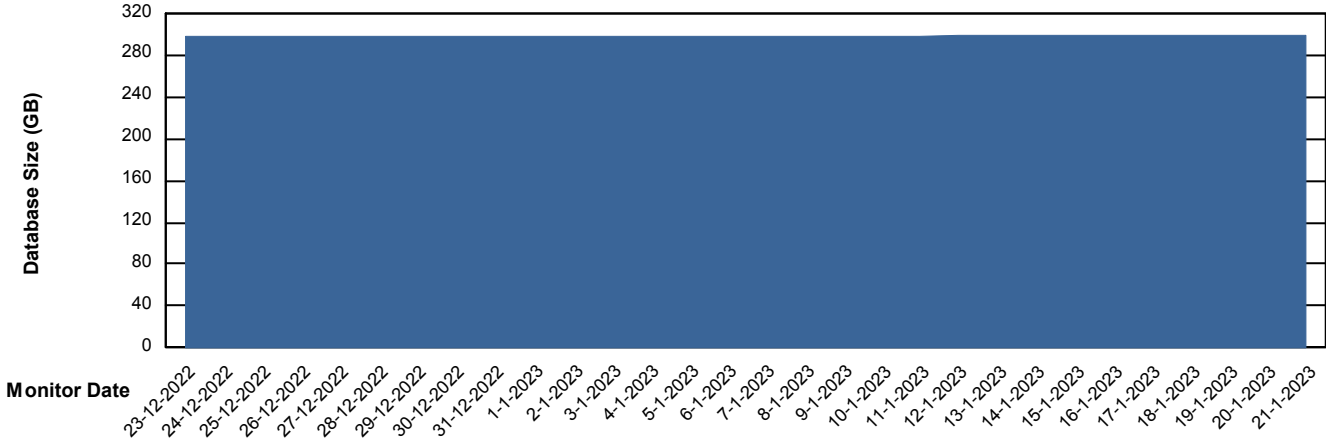

Weekly SLA Customer Report

Customer PCO_Production (Bronze)
Database ID 44

Database Performance PCODB_Production

Weekly SLA Customer Report

Customer PCO_Production (Bronze)
 Database ID 44

DATABASE SIZE PCODB_Production

Database growth over last month

Database Tablespace PCODB_Production

Date	Tablespace Name	Filesize (Gb)	Usedsize (Gb)	Percentage free
21-1-2023	ABSDATA	238	114	52
	INDX	329	182	45
20-1-2023	ABSDATA	238	114	52
	INDX	329	182	45
19-1-2023	ABSDATA	238	114	52
	INDX	329	182	45
18-1-2023	ABSDATA	238	114	52
	INDX	329	182	45
17-1-2023	ABSDATA	238	114	52
	INDX	329	182	45
16-1-2023	ABSDATA	238	114	52
	INDX	329	182	45
15-1-2023	ABSDATA	238	114	52
	INDX	329	182	45