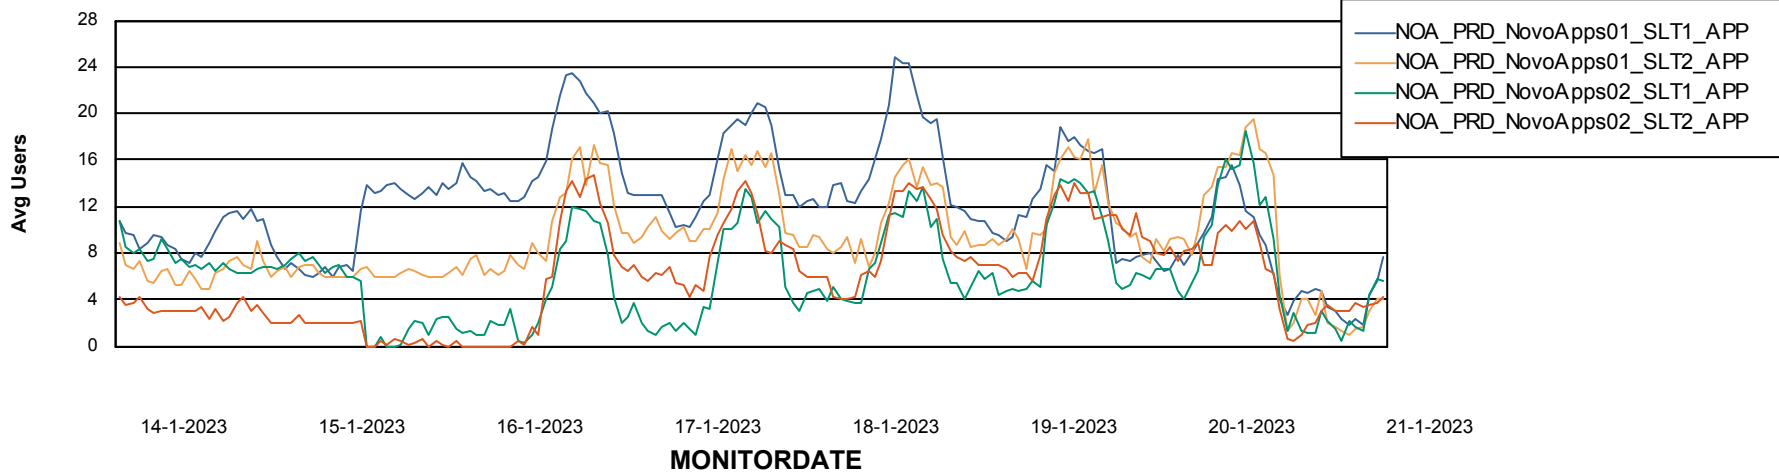

Weekly SLA Customer Report

Customer NOA_Production (24/7)
Database ID 116

BI last ETL error for	NOA_BI_NOVOBI_Production
wo, 18-01-2023	None
vr, 20-01-2023	None
zo, 15-01-2023	None
ma, 16-01-2023	None
di, 17-01-2023	None
do, 19-01-2023	None
za, 21-01-2023	None
wo, 18-01-2023	None
di, 17-01-2023	None
zo, 15-01-2023	None
do, 19-01-2023	None
za, 21-01-2023	None
ma, 16-01-2023	None
vr, 20-01-2023	None

Weekly SLA Customer Report

Customer NOA_Production (24/7)
Database ID 116

Standby Database Health NOA_Production (24/7)

Recovery lag for last 7 days

Weekly SLA Customer Report

Customer NOA_Production (24/7)
Database ID 116

ABSSolute Application Server Services

Avg memory used per ABS Server Service

Avg users per day per ABS server

Weekly SLA Customer Report

Customer NOA_Production (24/7)
Database ID 116

ABSSolute Application ReportServer Services