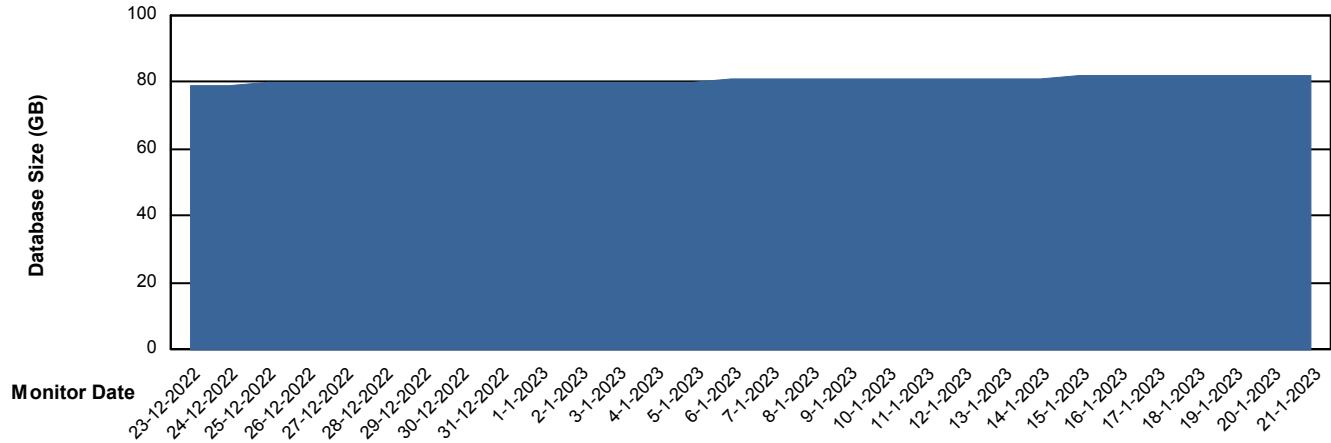

Weekly SLA Customer Report

Customer NOA_Production (24/7)
Database ID 116

Database Performance NOA_STB_NovoABS03_DB

DB Processes Max 300

Weekly SLA Customer Report

Customer NOA_Production (24/7)
Database ID 116

DATABASE SIZE NOA_BI_NOVOBI_Production

Database growth over last month

DATABASE SIZE NOA_PRD_NovoABS01_DB

Database growth over last month

Weekly SLA Customer Report

Customer NOA_Production (24/7)
Database ID 116