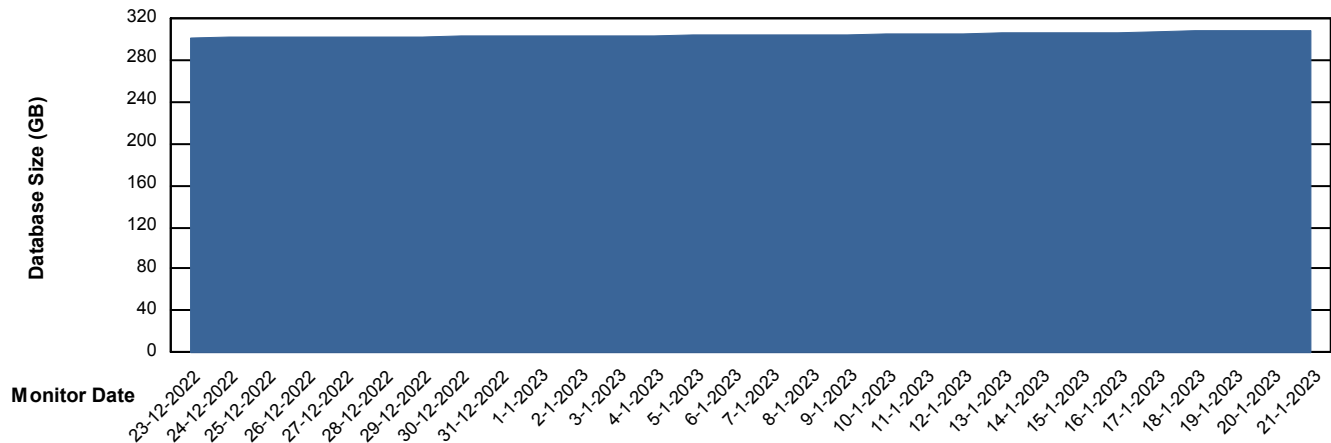

Weekly SLA Customer Report

Customer NOA_Production (24/7)
Database ID 116

Database Performance NOA_STB_NovoABS03_DB

DB Processes Max 300

Weekly SLA Customer Report

Customer NOA_Production (24/7)
Database ID 116

DATABASE SIZE NOA_BI_NOVOBI_Production

Database growth over last month

DATABASE SIZE NOA_PRD_NovoABS01_DB

Database growth over last month

Weekly SLA Customer Report

Customer NOA_Production (24/7)
Database ID 116