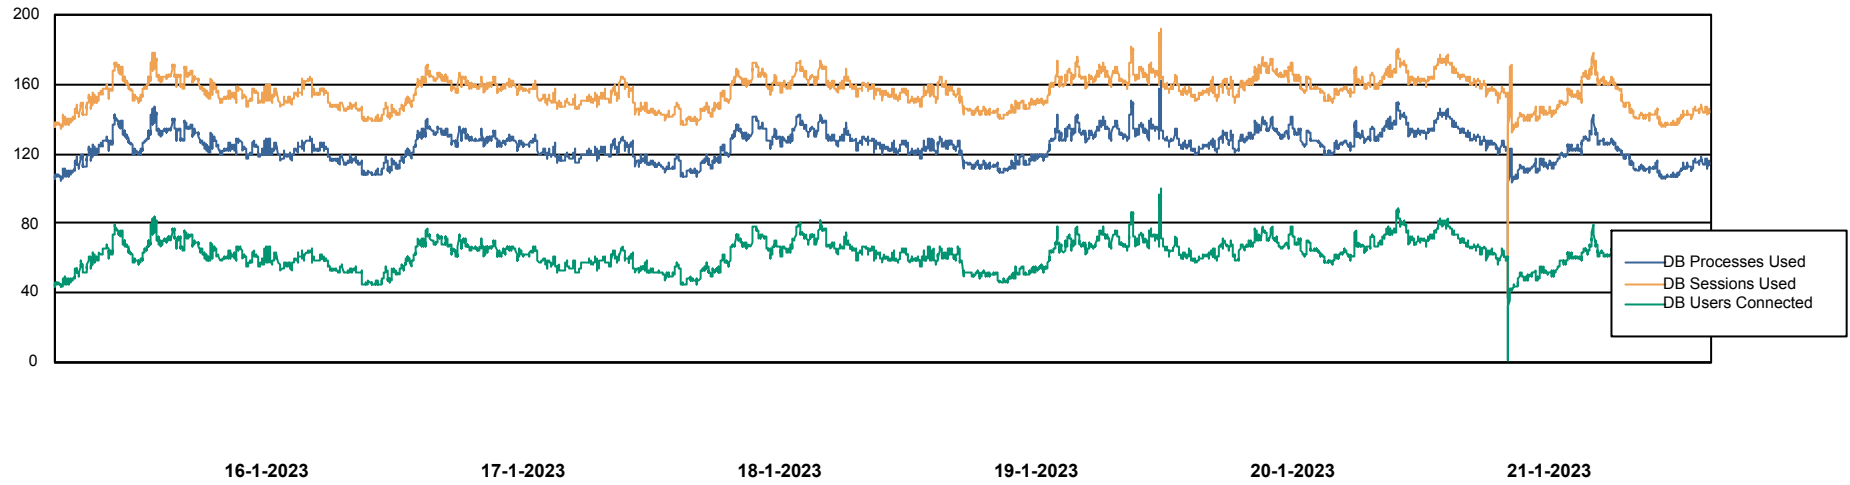

Weekly SLA Customer Report

Customer NOA_Production (24/7)
Database ID 116

Database Performance NOA_BI_NOVOBI_Production

Weekly SLA Customer Report

Customer NOA_Production (24/7)
Database ID 116

Database Performance NOA_PRD_NovoABS01_DB

Weekly SLA Customer Report

Customer NOA_Production (24/7)
Database ID 116

Database Performance NOA_STB_NovoABS03_DB

DB Processes Max 300

Weekly SLA Customer Report

Customer NOA_Production (24/7)
Database ID 116