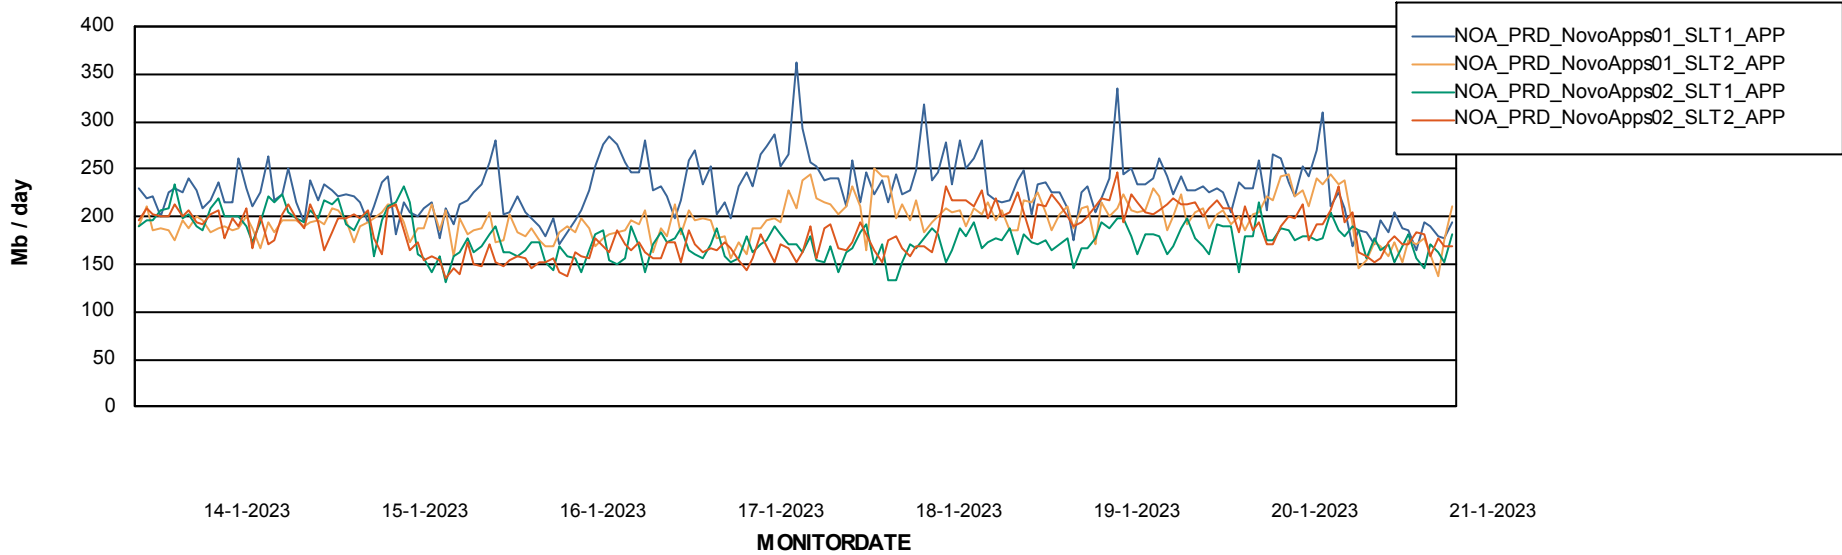

ABSSolute Application Server Services

Avg memory used per ABS Server Service