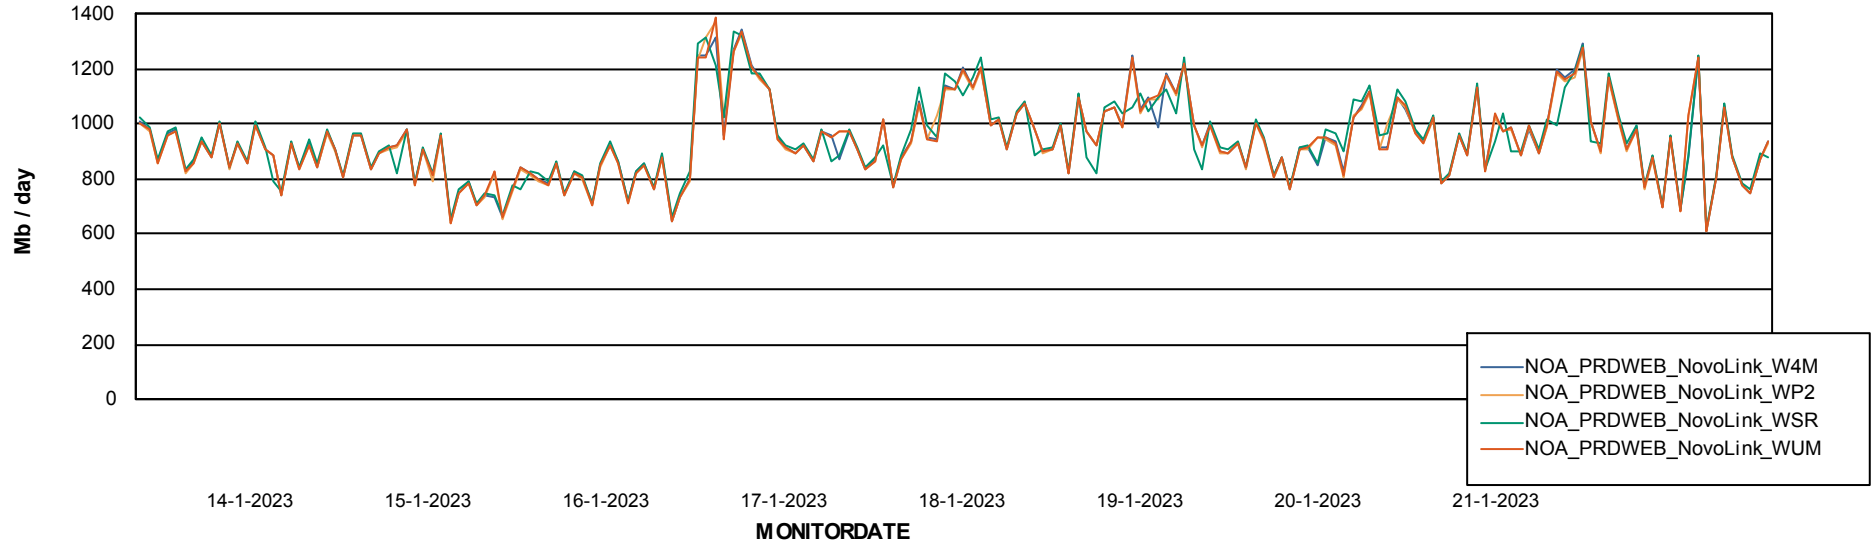

Avg memory used per ReportServer Service

Weekly SLA Customer Report

Customer NOA_Production (24/7)
Database ID 116

ABSolute Web Component Services

Avg memory used per ABS Web component

Weekly SLA Customer Report