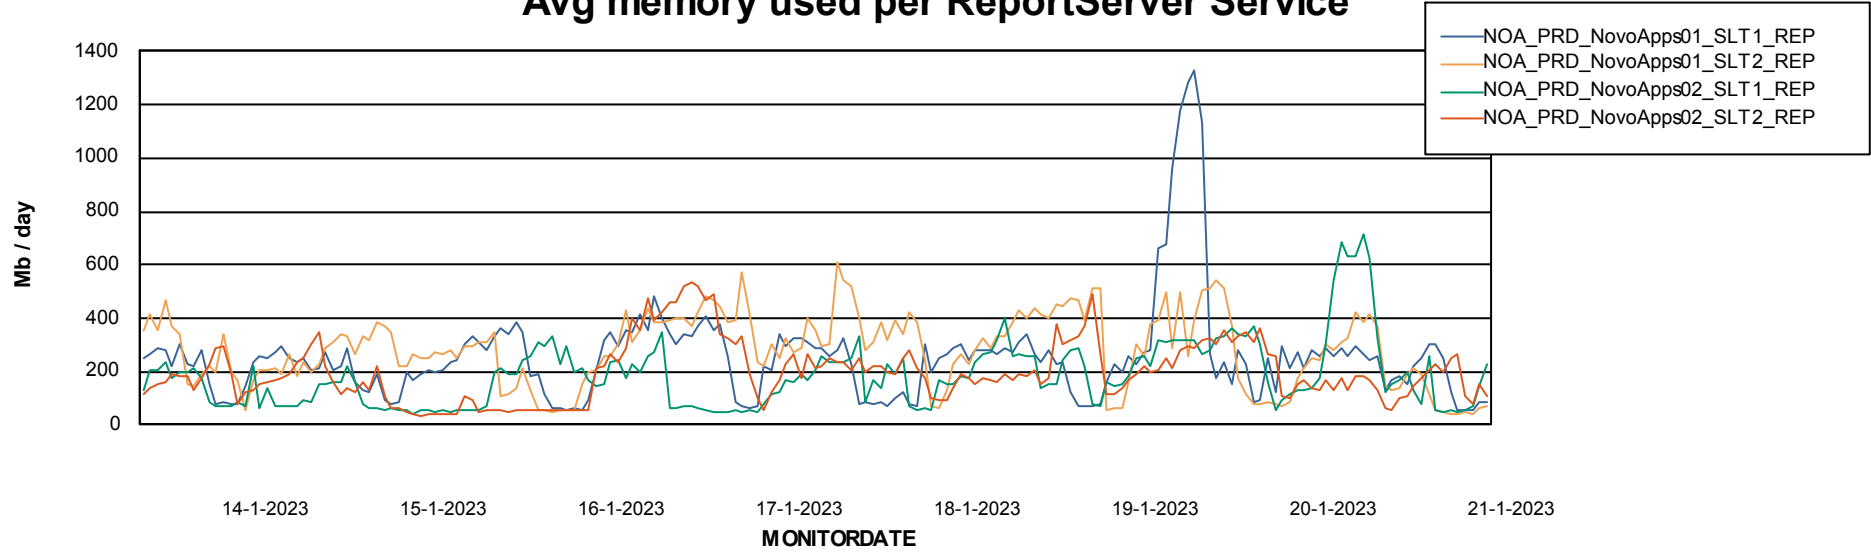

ABSSolute Application ReportServer Services

Avg memory used per ReportServer Service