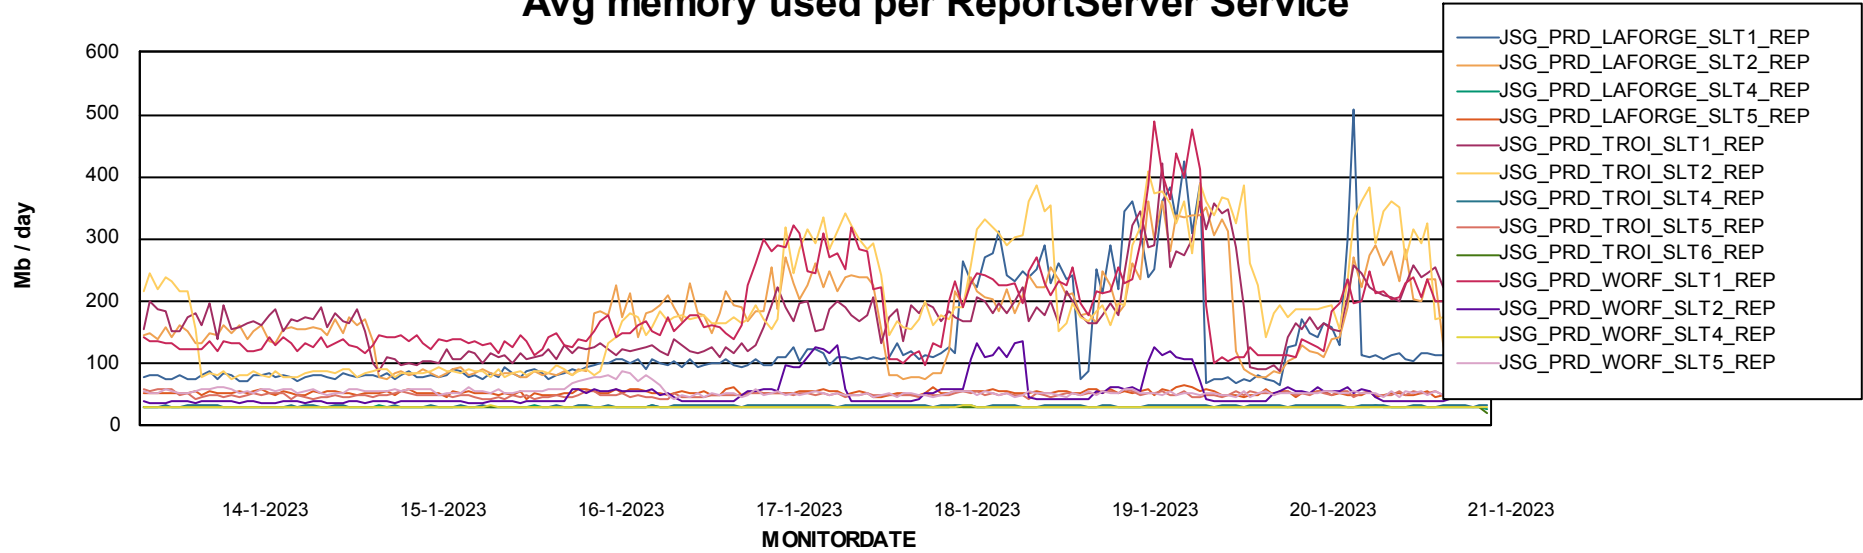

ABSSolute Application ReportServer Services

Avg memory used per ReportServer Service