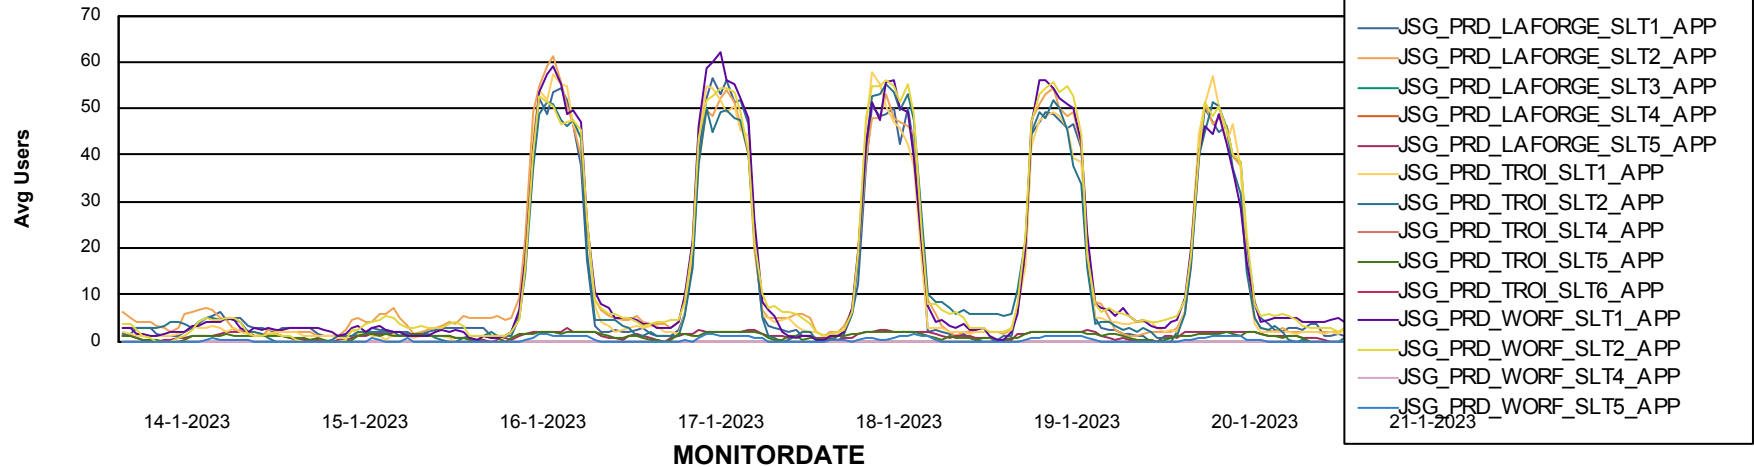

Customer JSG_Production (24/7)
Database ID 102

za, 21-01-2023 None
do, 19-01-2023 None
wo, 18-01-2023 None
zo, 15-01-2023 None
ma, 16-01-2023 None
do, 19-01-2023 None

Standby Database Health JSG_Production (24/7)

Recovery lag for last 7 days

Weekly SLA Customer Report

Customer JSG_Production (24/7)
Database ID 102

ABSSolute Application Server Services

Avg memory used per ABS Server Service

Avg users per day per ABS server