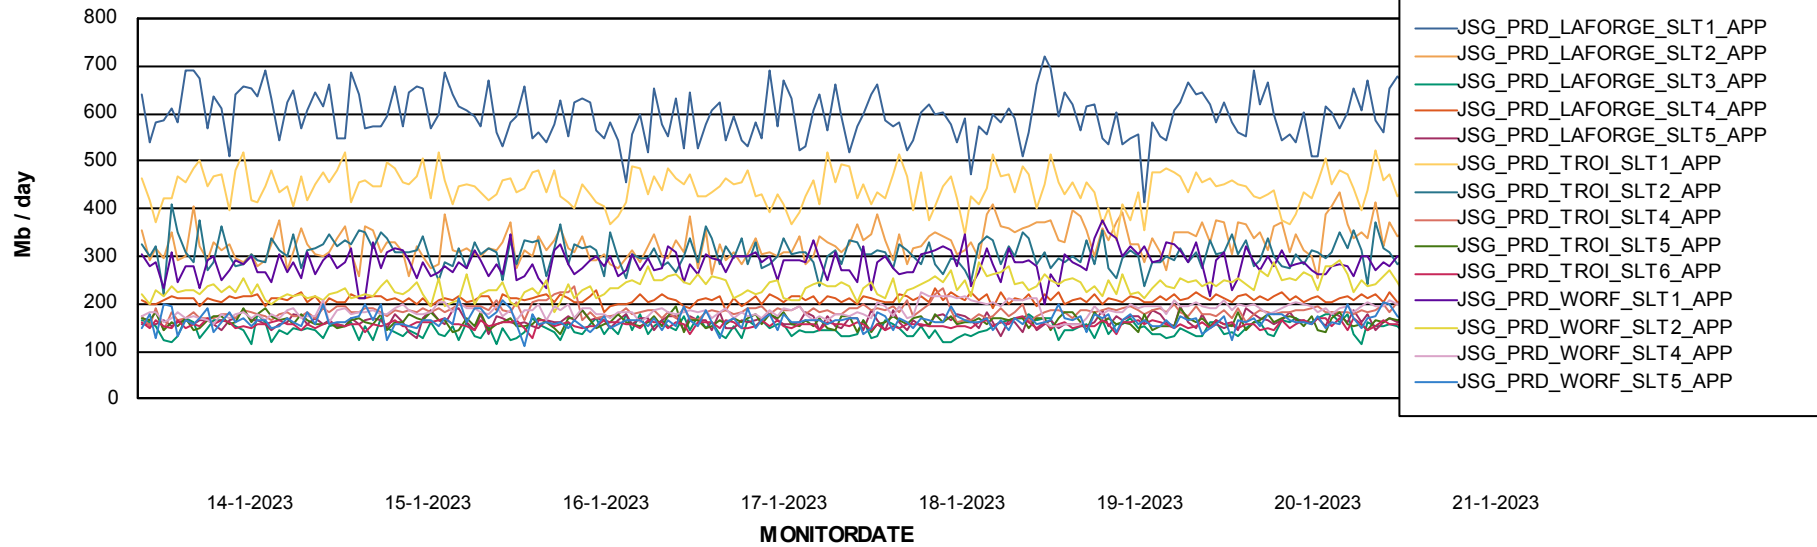

Customer JSG_Production (24/7)
Database ID 102

za, 21-01-2023 None
do, 19-01-2023 None
wo, 18-01-2023 None
zo, 15-01-2023 None
ma, 16-01-2023 None
do, 19-01-2023 None

Standby Database Health JSG_Production (24/7)

Recovery lag for last 7 days

Weekly SLA Customer Report

Customer JSG_Production (24/7)
Database ID 102

ABSSolute Application Server Services

Avg memory used per ABS Server Service

Avg users per day per ABS server