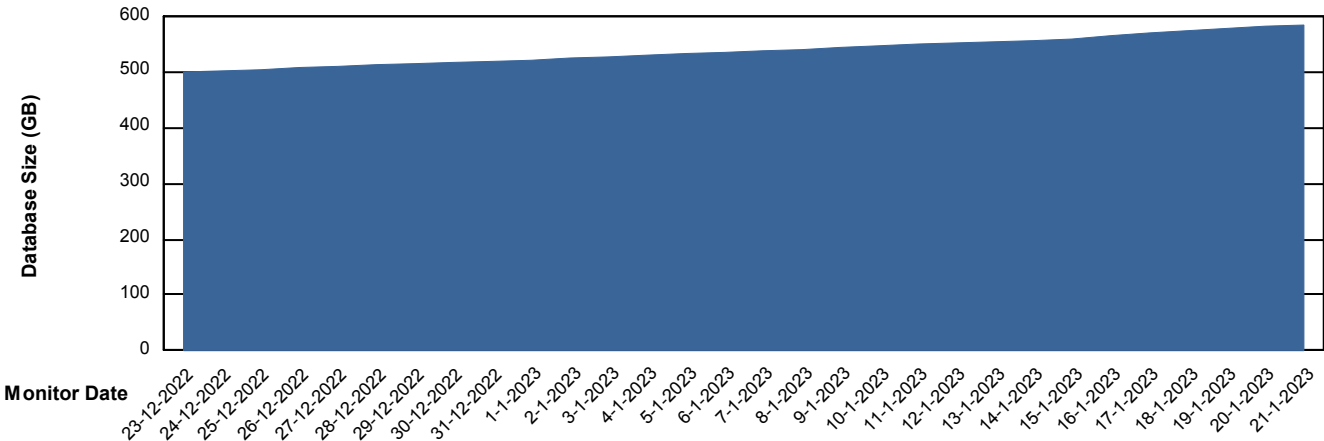

Database Performance JSG_PRD_SAREK_DB

Weekly SLA Customer Report

Customer JSG_Production (24/7)
Database ID 102

DATABASE SIZE JSG_PRD_BASHIR_DB

Database growth over last month

DATABASE SIZE JSG_PRD_RIKER_DB

Database growth over last month

Weekly SLA Customer Report

Customer JSG_Production (24/7)
Database ID 102

DATABASE SIZE JSG_PRD_SAREK_DB

Database growth over last month

Weekly SLA Customer Report

Customer JSG_Production (24/7)
Database ID 102