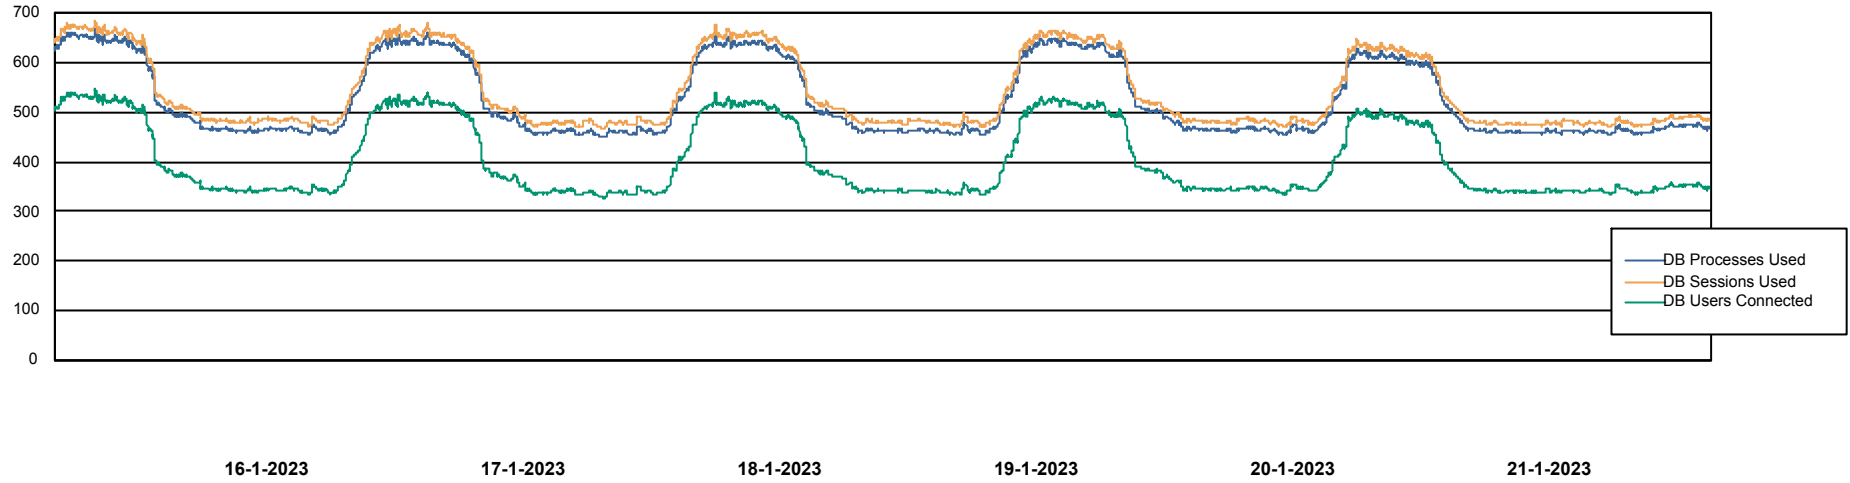

DB Processes Max 0
DB Processes Max 1,000
DB Processes Max 4

Weekly SLA Customer Report

Customer JSG_Production (24/7)
Database ID 102

Database Performance JSG_PRD_RIKER_DB

Weekly SLA Customer Report

Customer JSG_Production (24/7)
Database ID 102