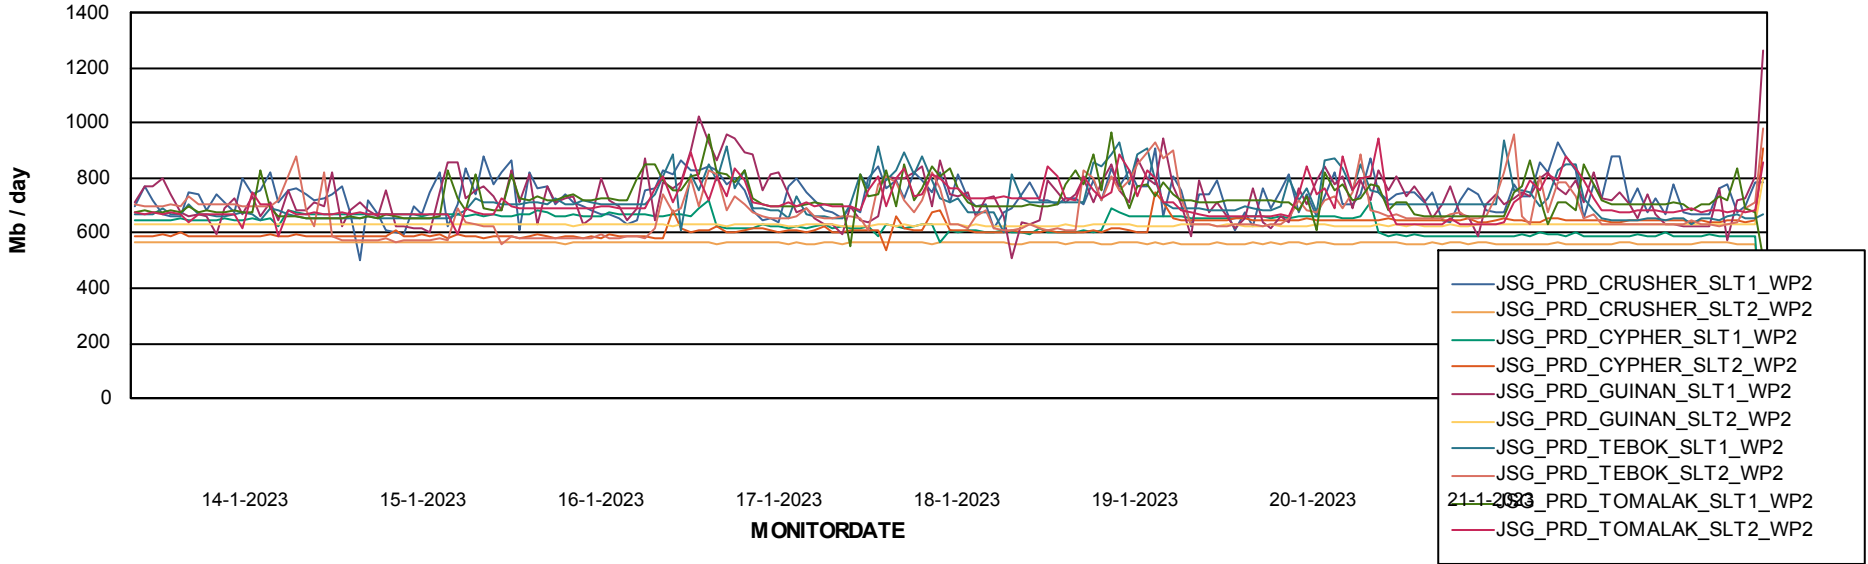

ABSSolute Web Component Services

Avg memory used per ABS Web component