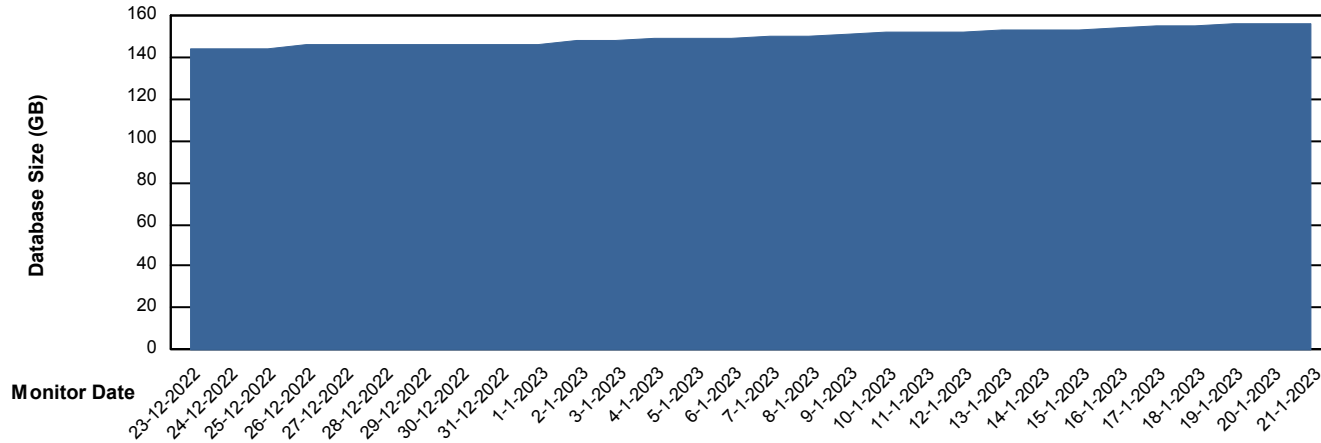

Database growth over last month

Weekly SLA Customer Report

Customer JSG_Production (24/7)
Database ID 102

DATABASE SIZE JSG_PRD_SAREK_DB

Database growth over last month

Weekly SLA Customer Report

Customer JSG_Production (24/7)
Database ID 102