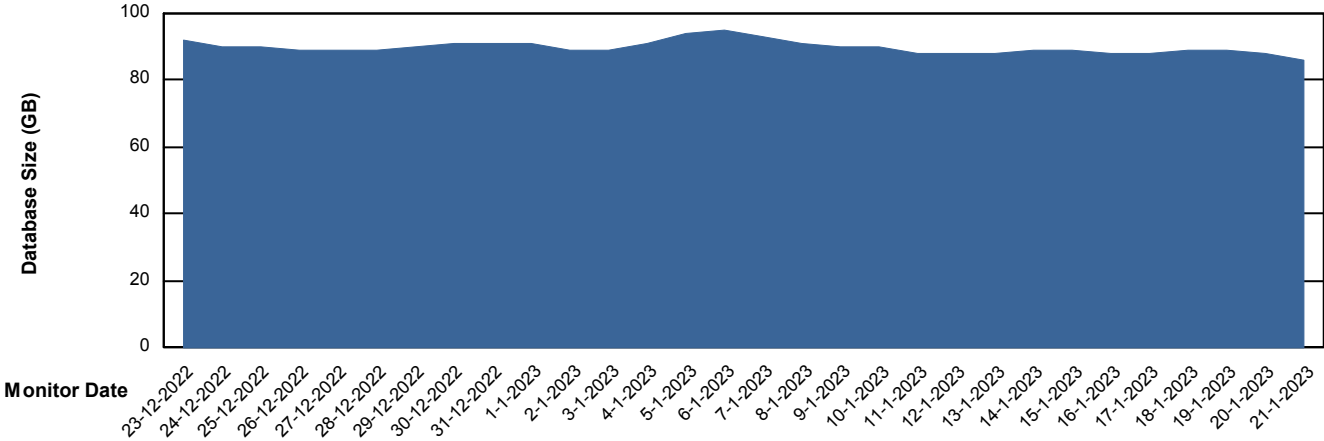

Database Performance JSG_PRD_SAREK_DB

Weekly SLA Customer Report

Customer JSG_Production (24/7)
Database ID 102

DATABASE SIZE JSG_PRD_BASHIR_DB

Database growth over last month

DATABASE SIZE JSG_PRD_RIKER_DB

Database growth over last month

Weekly SLA Customer Report

Customer JSG_Production (24/7)
Database ID 102

DATABASE SIZE JSG_PRD_SAREK_DB

Database growth over last month

Weekly SLA Customer Report

Customer JSG_Production (24/7)
Database ID 102