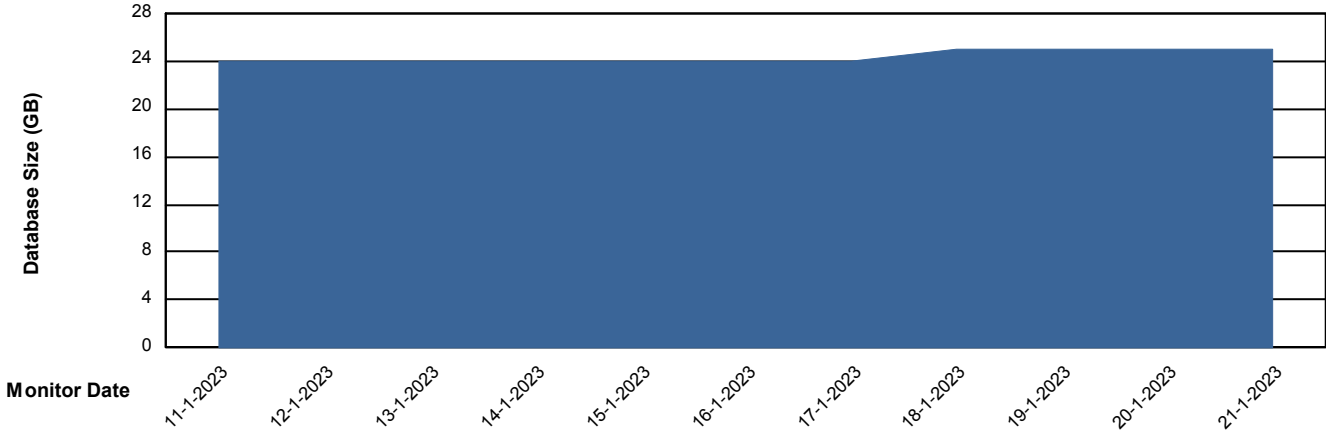

DATABASE SIZE HUE_PRD_S-ORABI_DB

Database growth over last month