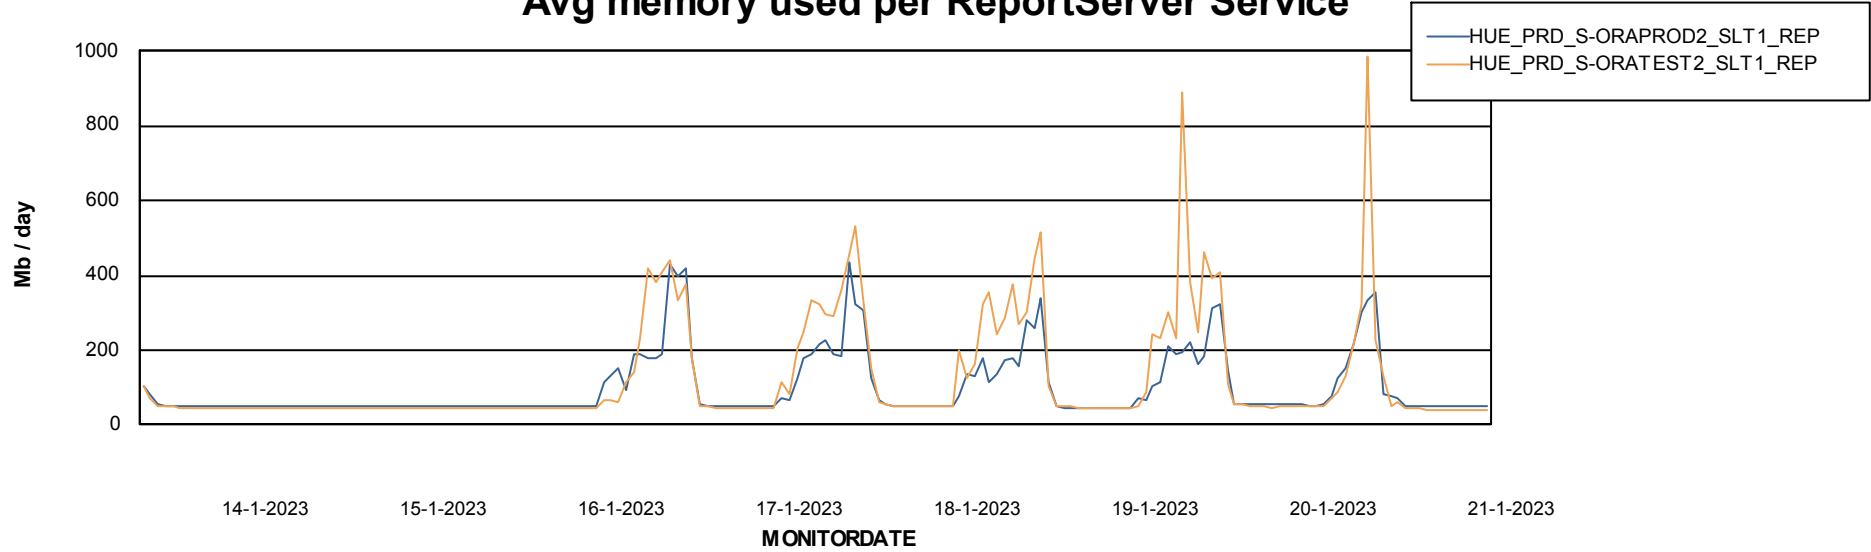

Avg users per day per ABS server

Weekly SLA Customer Report

Customer HUE_Production
Database ID 154

ABSSolute Application ReportServer Services

Avg memory used per ReportServer Service

Weekly SLA Customer Report