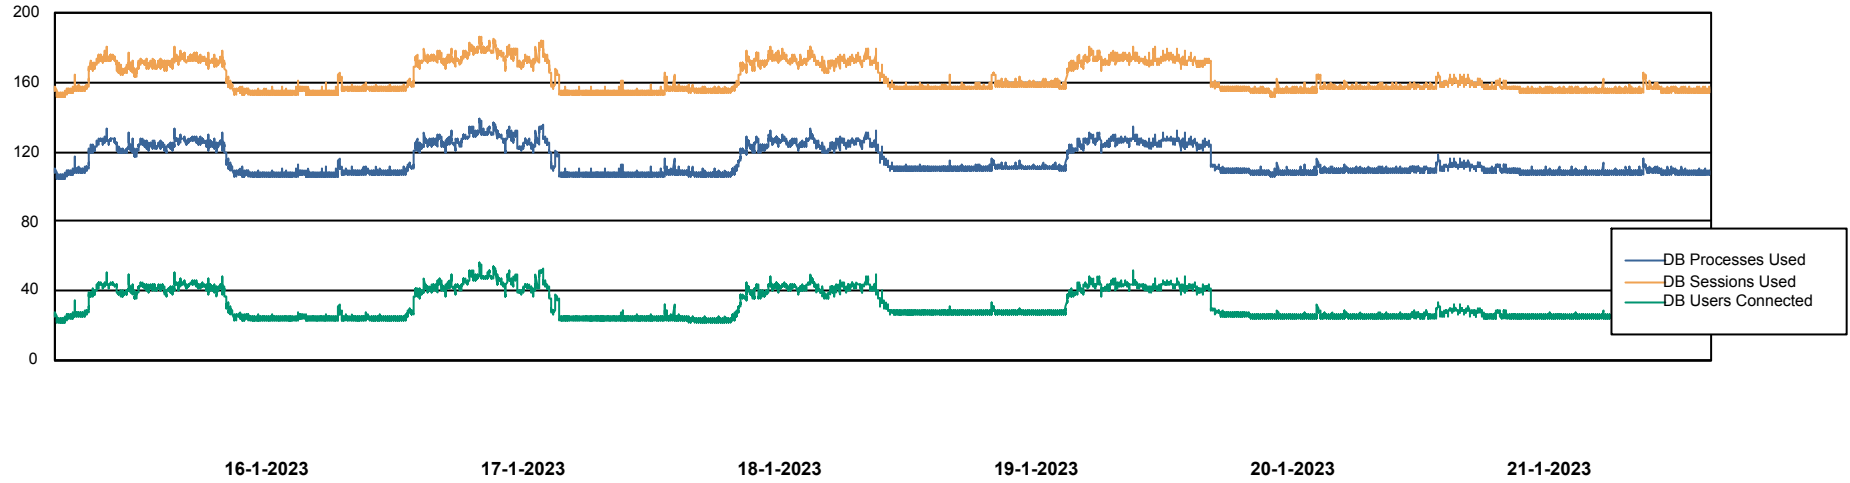

Weekly SLA Customer Report

Customer HUE_Production
Database ID 154

Database Performance HUE_PRD_S-ORABI_DB

Weekly SLA Customer Report

Customer HUE_Production
Database ID 154

Database Performance HUE_PRD_S-ORAPROD2_DB