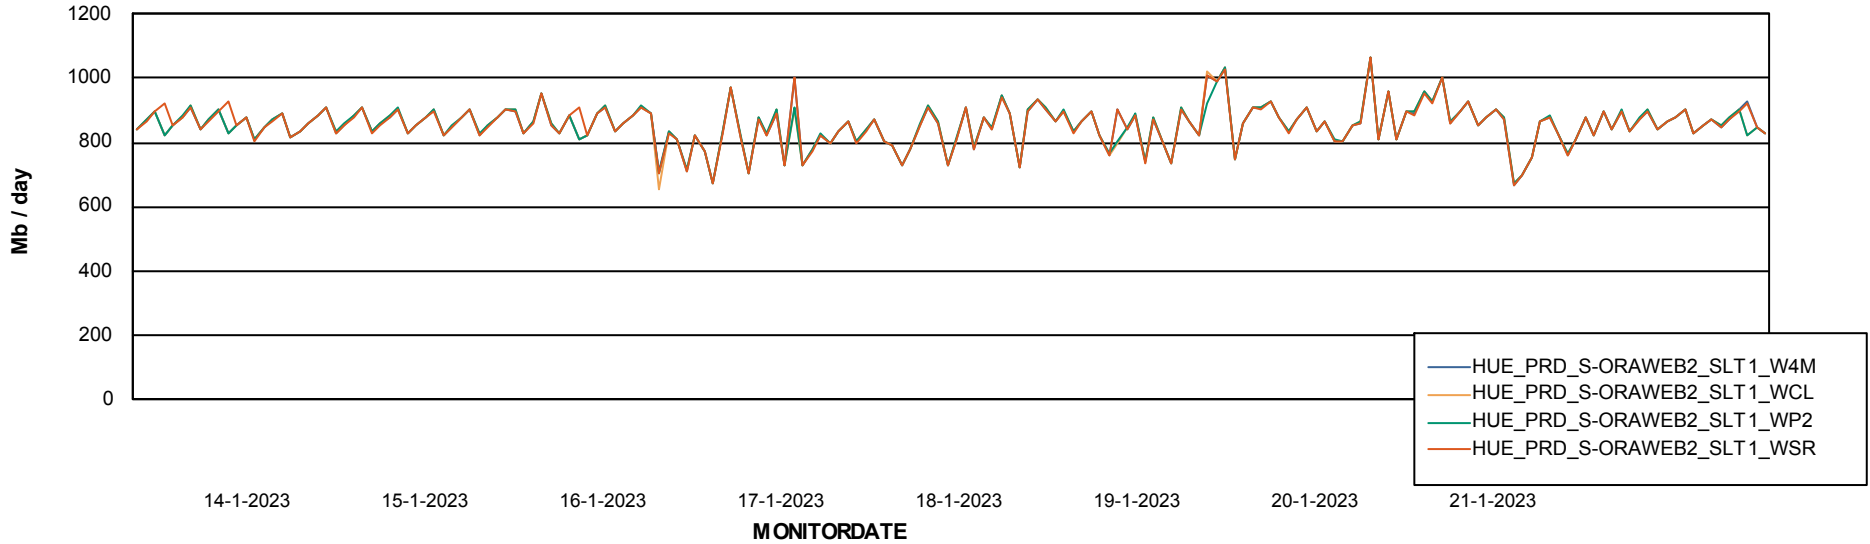

ABSSolute Web Component Services

Avg memory used per ABS Web component