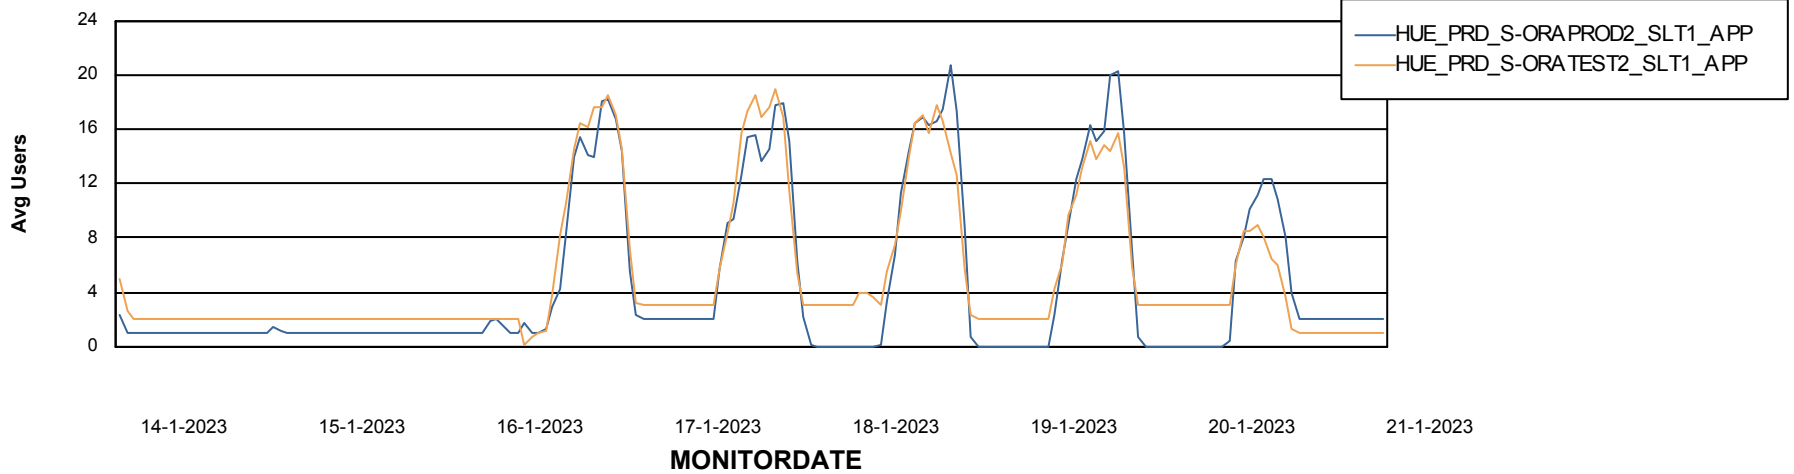

Standby Database Health HUE_Production

Recovery lag for last 7 days

Weekly SLA Customer Report

Customer HUE_Production
Database ID 154

ABSSolute Application Server Services

Avg memory used per ABS Server Service

Avg users per day per ABS server

Weekly SLA Customer Report

Customer HUE_Production
Database ID 154

ABSSolute Application ReportServer Services

Avg memory used per ReportServer Service

Weekly SLA Customer Report