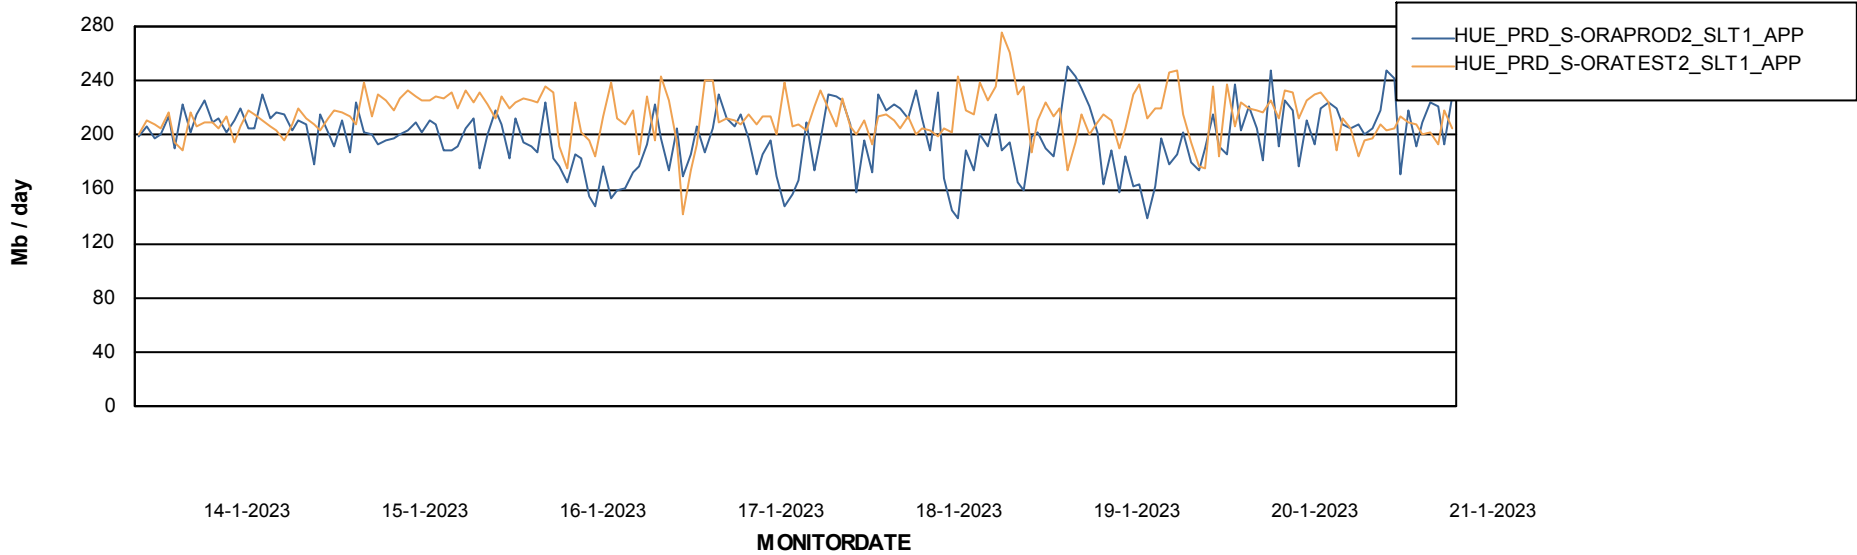

Standby Database Health HUE_Production

Recovery lag for last 7 days

Weekly SLA Customer Report

Customer HUE_Production
Database ID 154

ABSSolute Application Server Services

Avg memory used per ABS Server Service