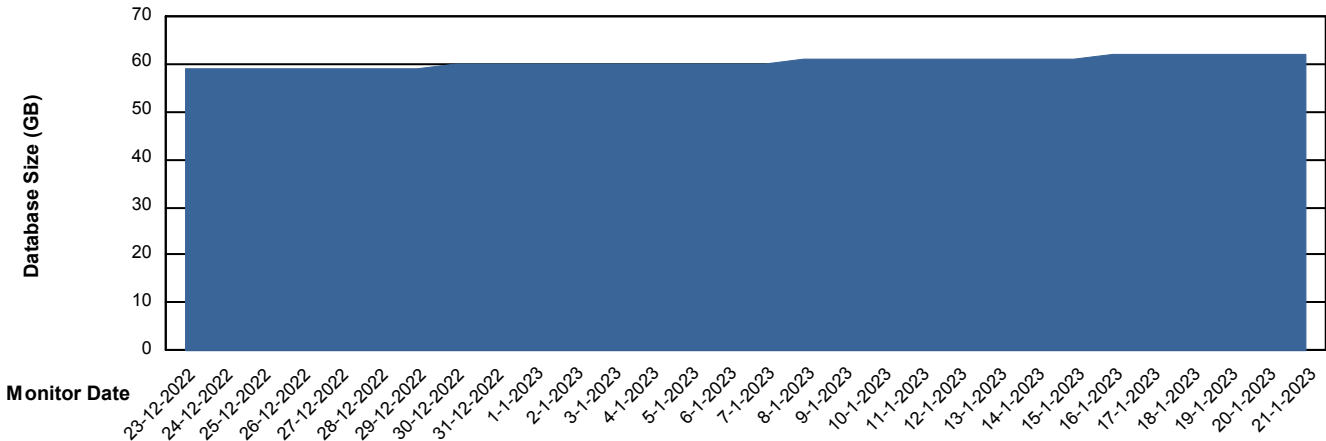

DATABASE SIZE HUE_PRD_S-ORAPROD2_DB

Database growth over last month