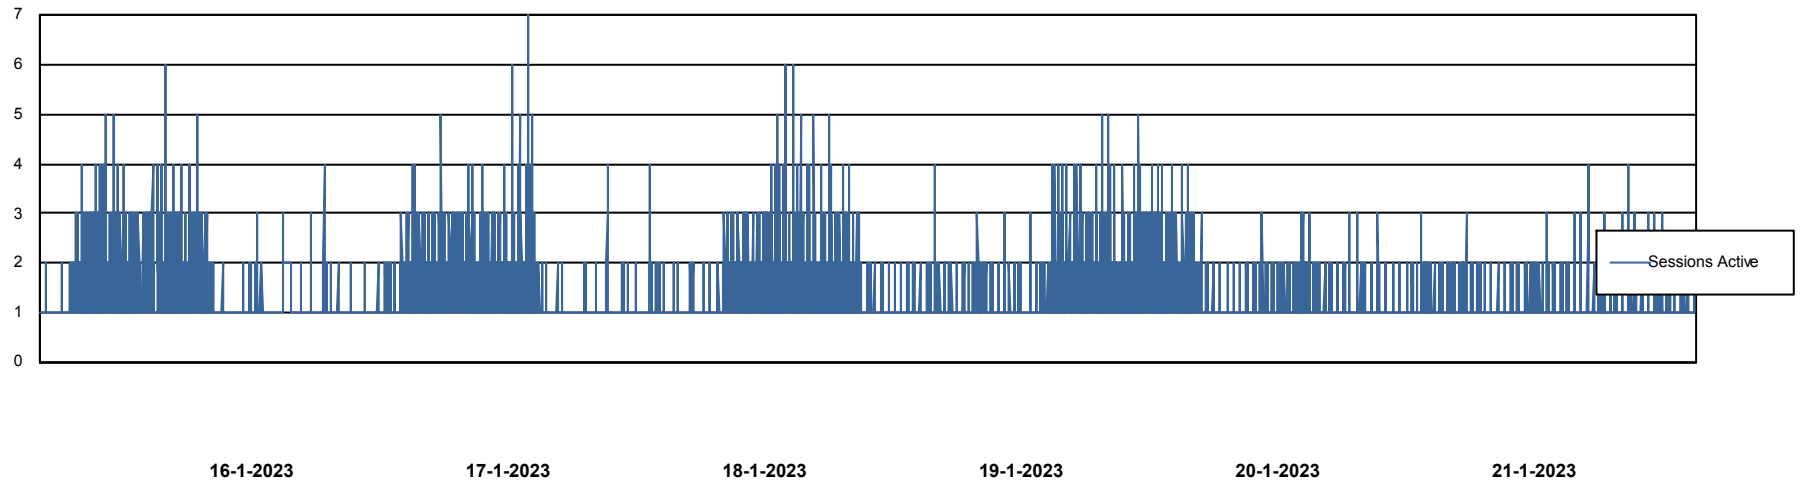

Weekly SLA Customer Report

Customer HUE_Production
Database ID 154

Database Performance HUE_PRD_S-ORABI_DB

Weekly SLA Customer Report

Customer HUE_Production
Database ID 154

Database Performance HUE_PRD_S-ORAPROD2_DB