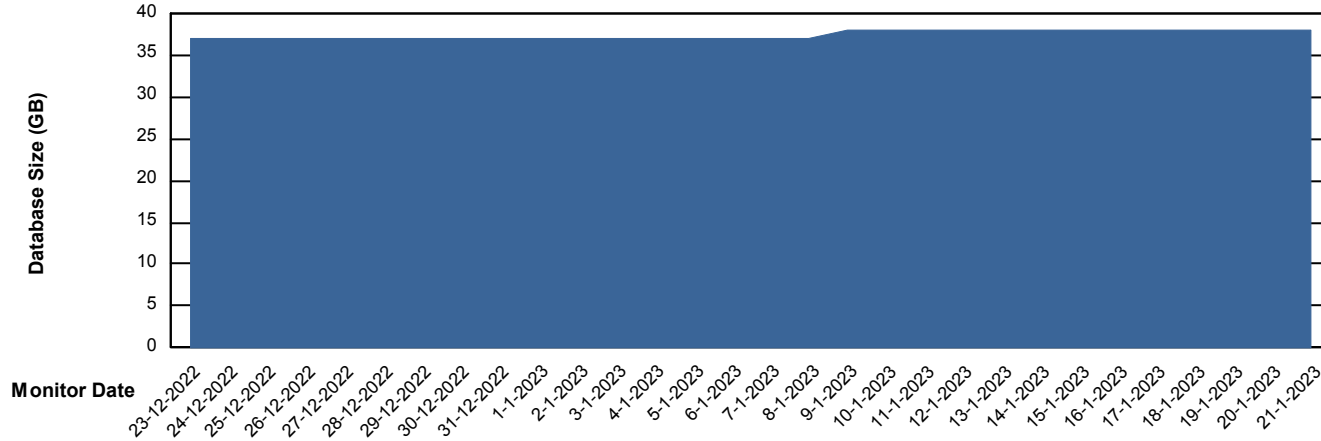

Customer ELJ Production
Database ID 72

Database Performance ELJDB_Standby

DB Processes Max 4
DB Sessions Max 600

Weekly SLA Customer Report

Customer ELJ Production
Database ID 72

DATABASE SIZE ELJDB_BI

Database growth over last month