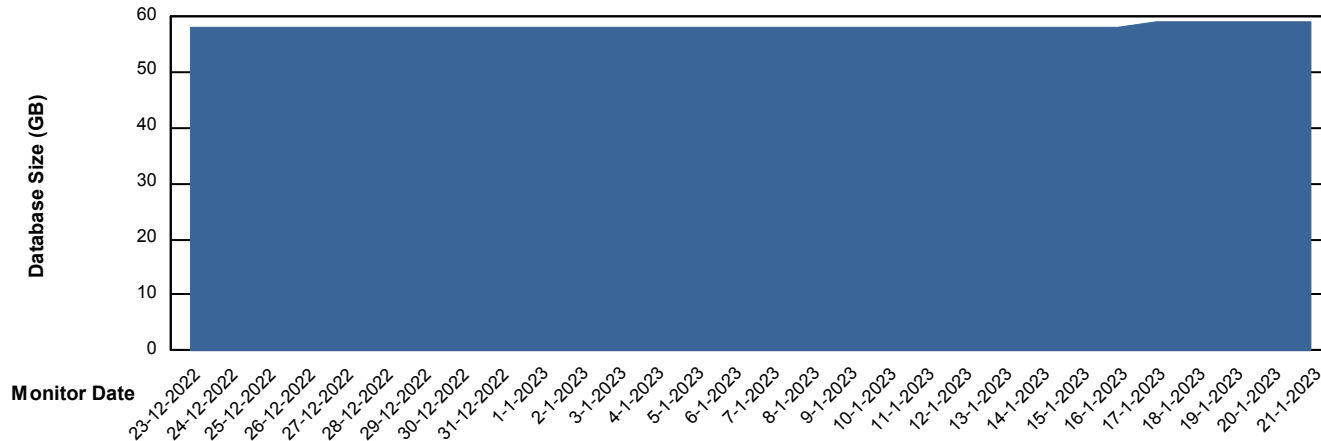

DATABASE SIZE ELJDB_Production

Database growth over last month