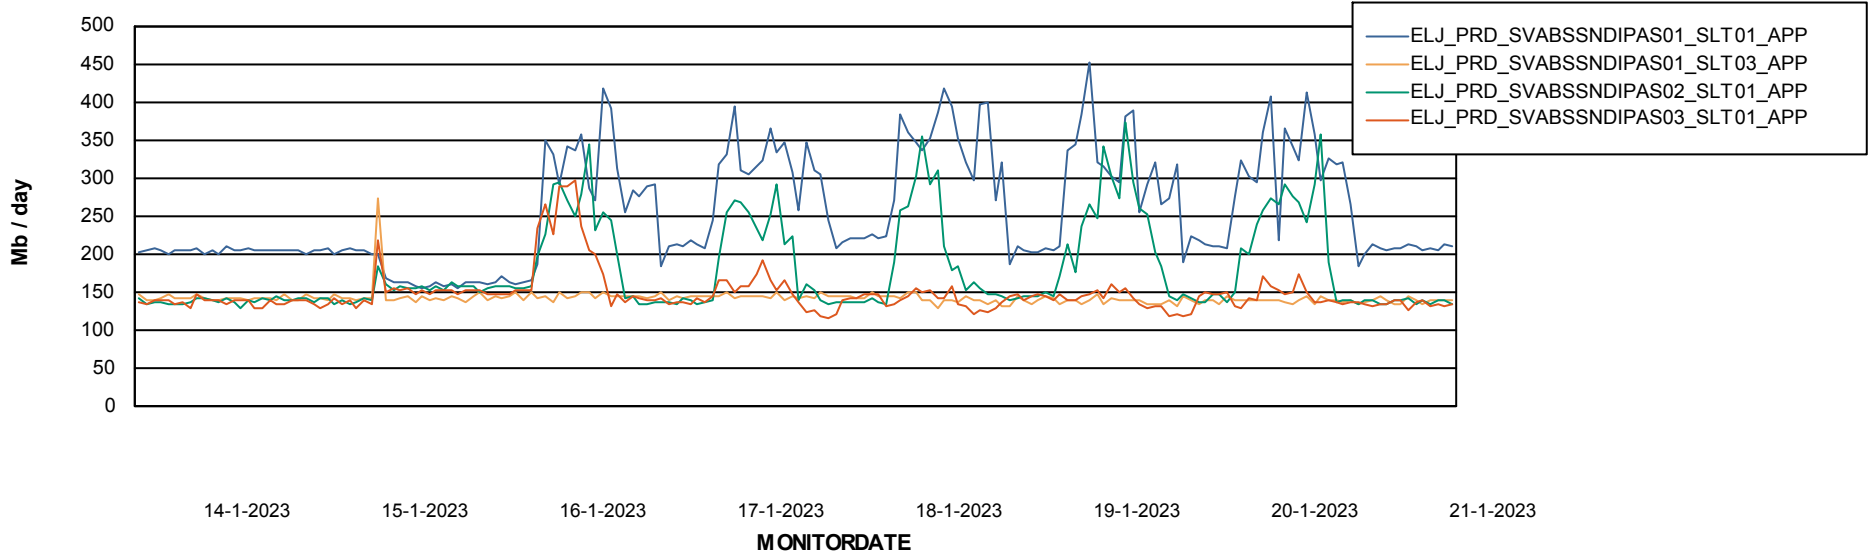

ABSSolute Application Server Services

Avg memory used per ABS Server Service