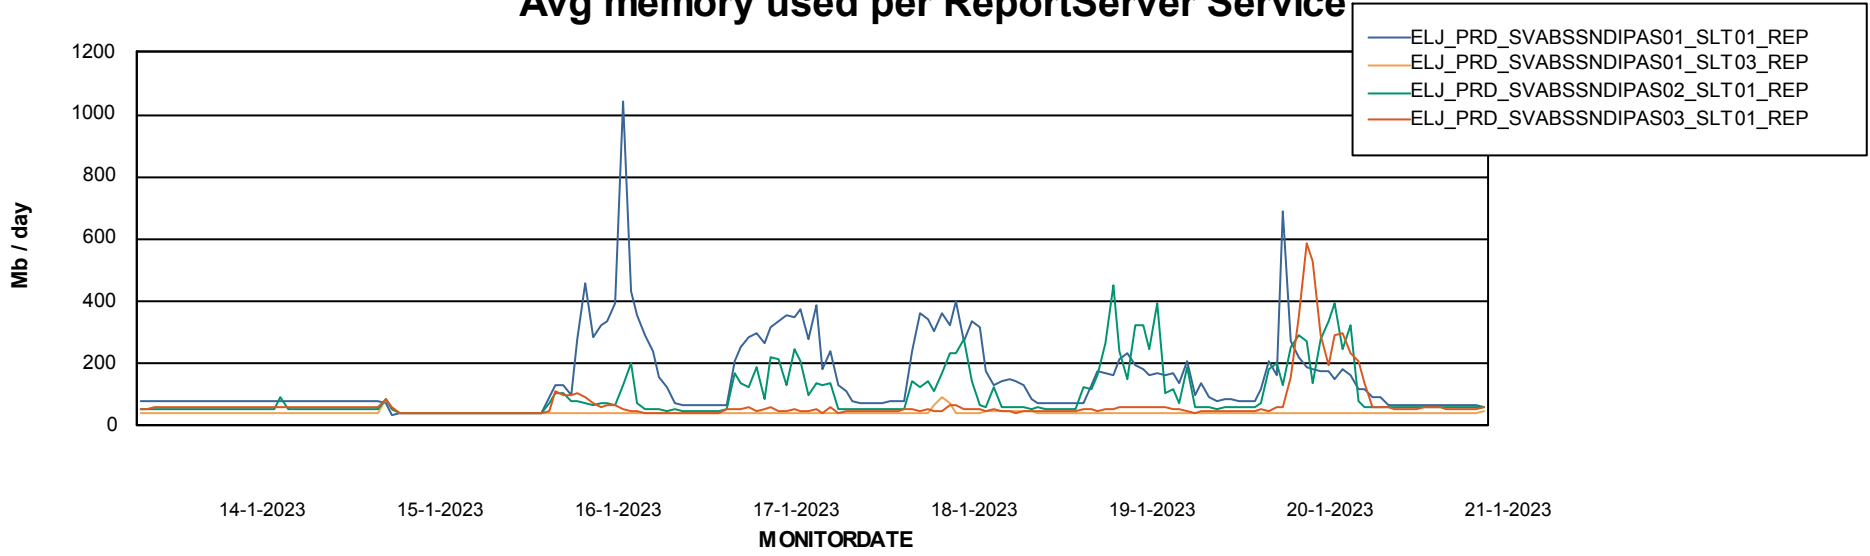

Avg memory used per ABS Server Service

Avg users per day per ABS server

Weekly SLA Customer Report

Customer ELJ Production
Database ID 72

ABSSolute Application ReportServer Services

Avg memory used per ReportServer Service