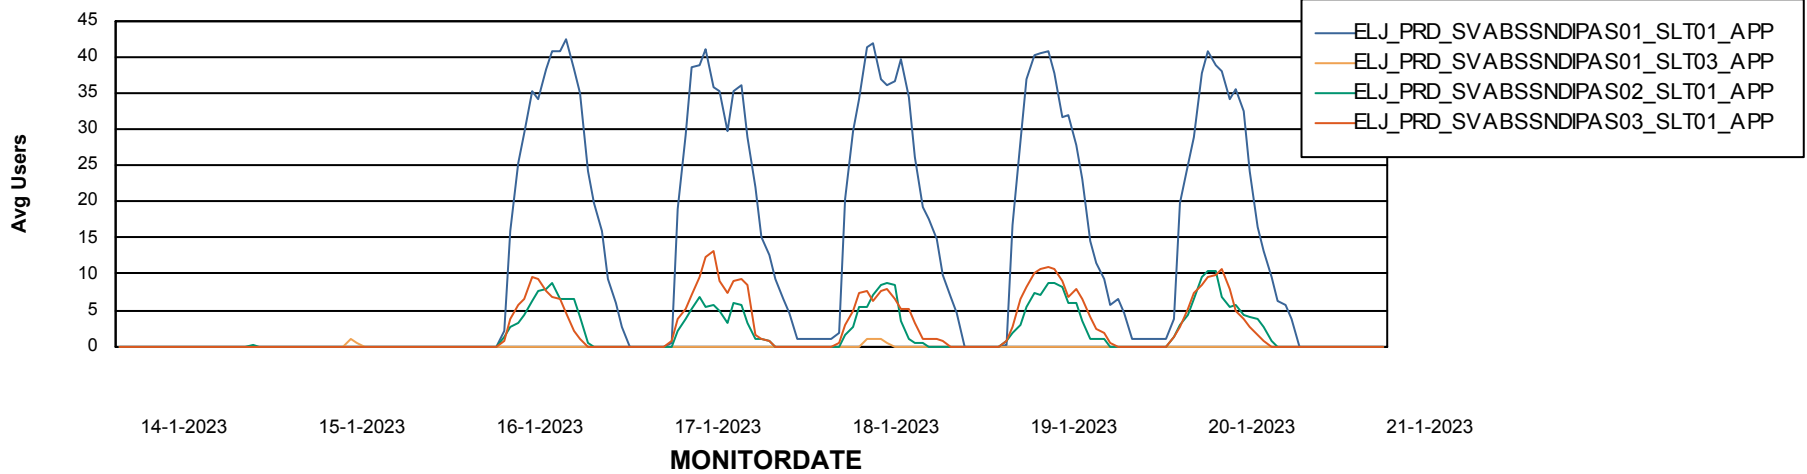

Avg users per day per ABS server