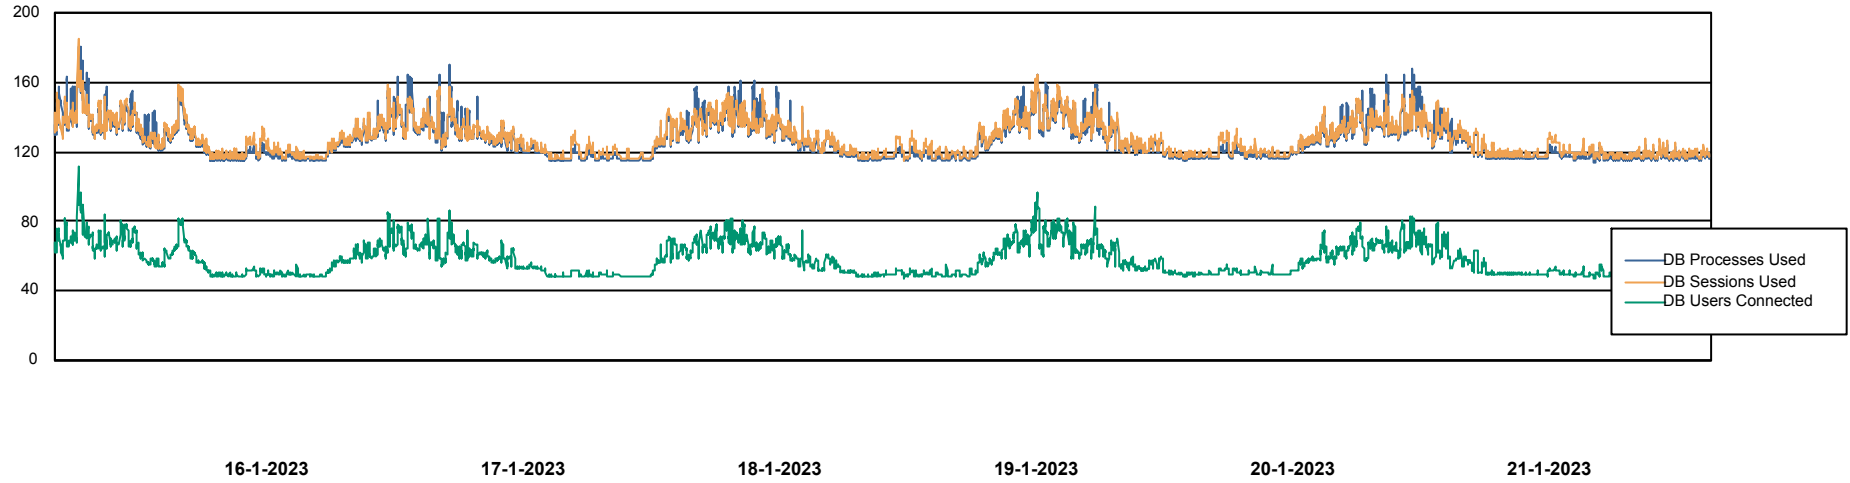

Weekly SLA Customer Report

Customer ELJ Production
Database ID 72

Database Performance ELJDB_BI

Weekly SLA Customer Report

Customer ELJ Production
Database ID 72

Database Performance ELJDB_Production

Weekly SLA Customer Report

Customer ELJ Production
Database ID 72

Database Performance ELJDB_Standby

DB Processes Max 4
DB Sessions Max 600

Weekly SLA Customer Report

Customer ELJ Production
Database ID 72

DATABASE SIZE ELJDB_BI

Database growth over last month