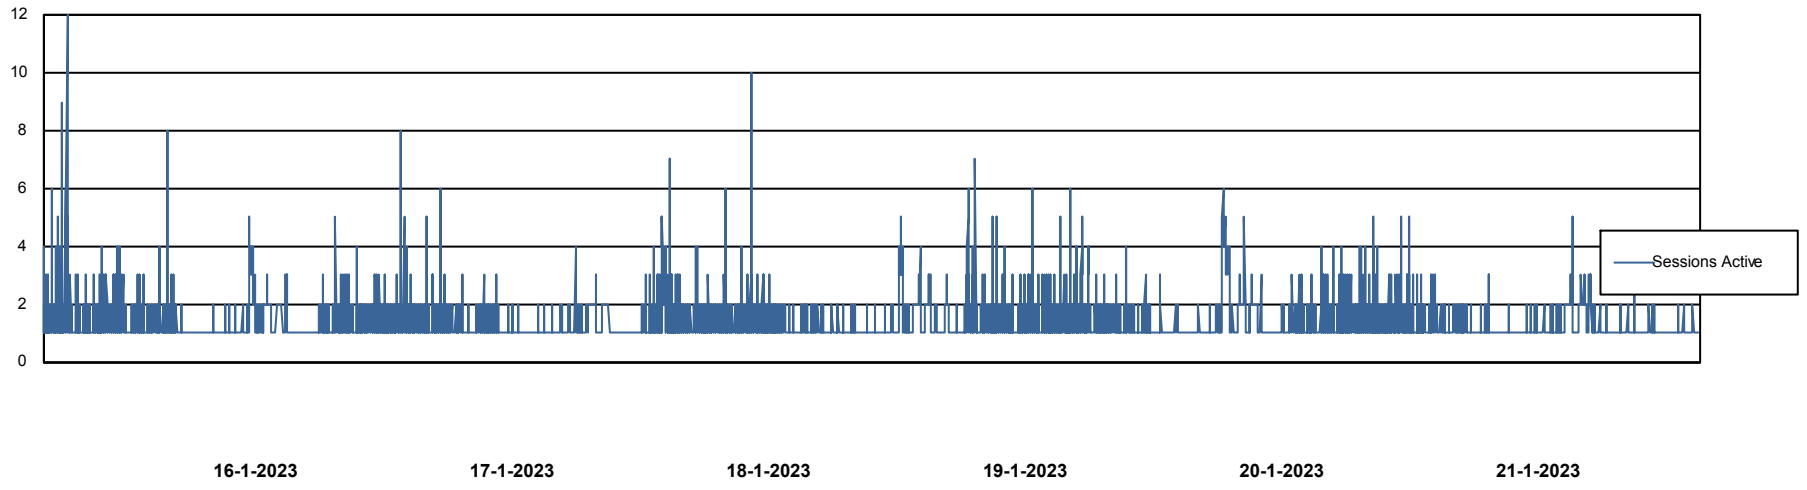

Harddisk Usage ELJ_PRD_SVABSSNDIPDB02

	Free disk space on / (%)	Total disk space on / (Gb)	Used disk space on / (Gb)	Free disk space on /boot (%)	Total disk space on /boot (Gb)	Used disk space on /boot (Gb)	Free disk space on /u01 (%)	Total disk space on /u01 (Gb)	Used disk space on /u01 (Gb)
21-1-2023	81	160	30	26	0	0	69	600	184
20-1-2023	81	160	30	26	0	0	69	600	184
19-1-2023	81	160	30	26	0	0	69	600	184
18-1-2023	81	160	30	26	0	0	69	600	184
17-1-2023	81	160	30	26	0	0	69	600	183
16-1-2023	81	160	30	26	0	0	70	600	183
15-1-2023	81	160	30	26	0	0	70	600	182

Weekly SLA Customer Report

Customer ELJ Production
Database ID 72

Database Performance ELJDB_BI

Weekly SLA Customer Report

Customer ELJ Production
Database ID 72

Database Performance ELJDB_Production

Weekly SLA Customer Report

Customer ELJ Production
Database ID 72

Database Performance ELJDB_Standby

DB Processes Max 4
DB Sessions Max 600

Weekly SLA Customer Report

Customer ELJ Production
Database ID 72

DATABASE SIZE ELJDB_BI

Database growth over last month