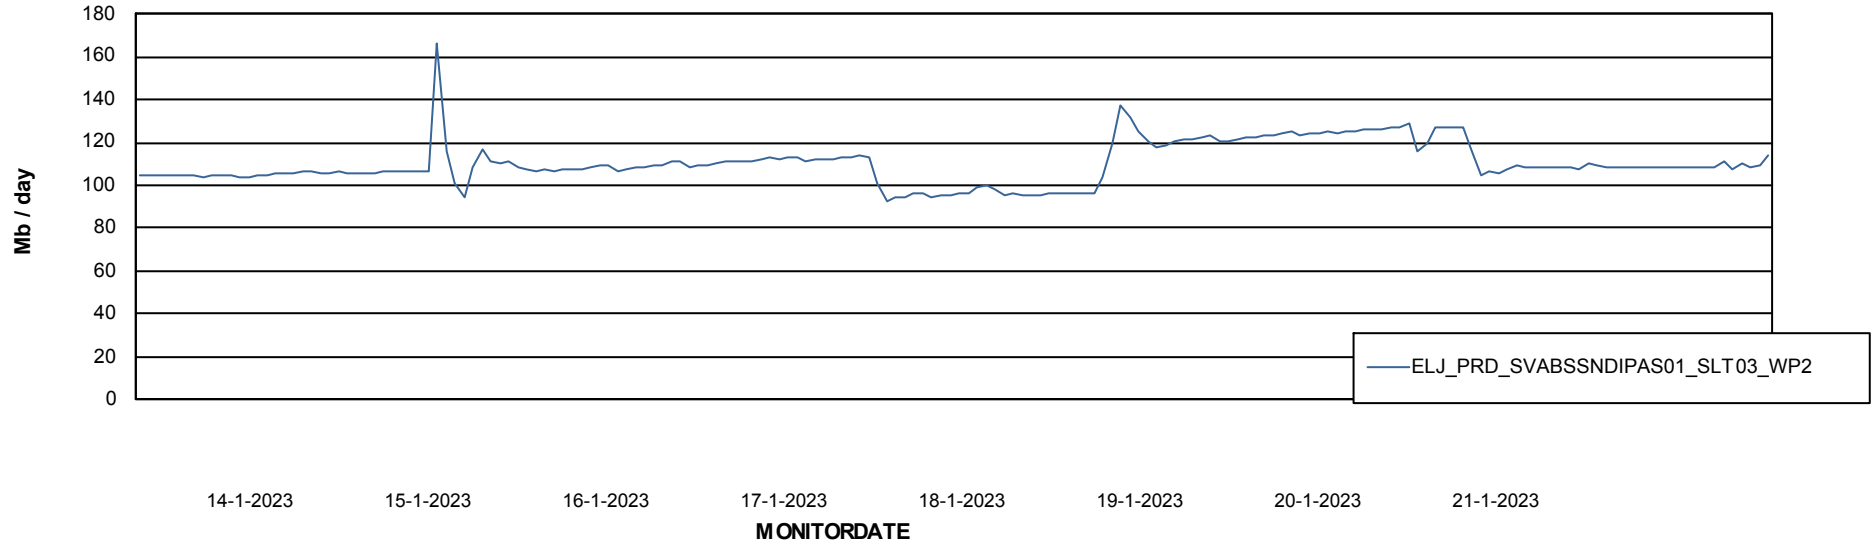

ABSSolute Web Component Services

Avg memory used per ABS Web component