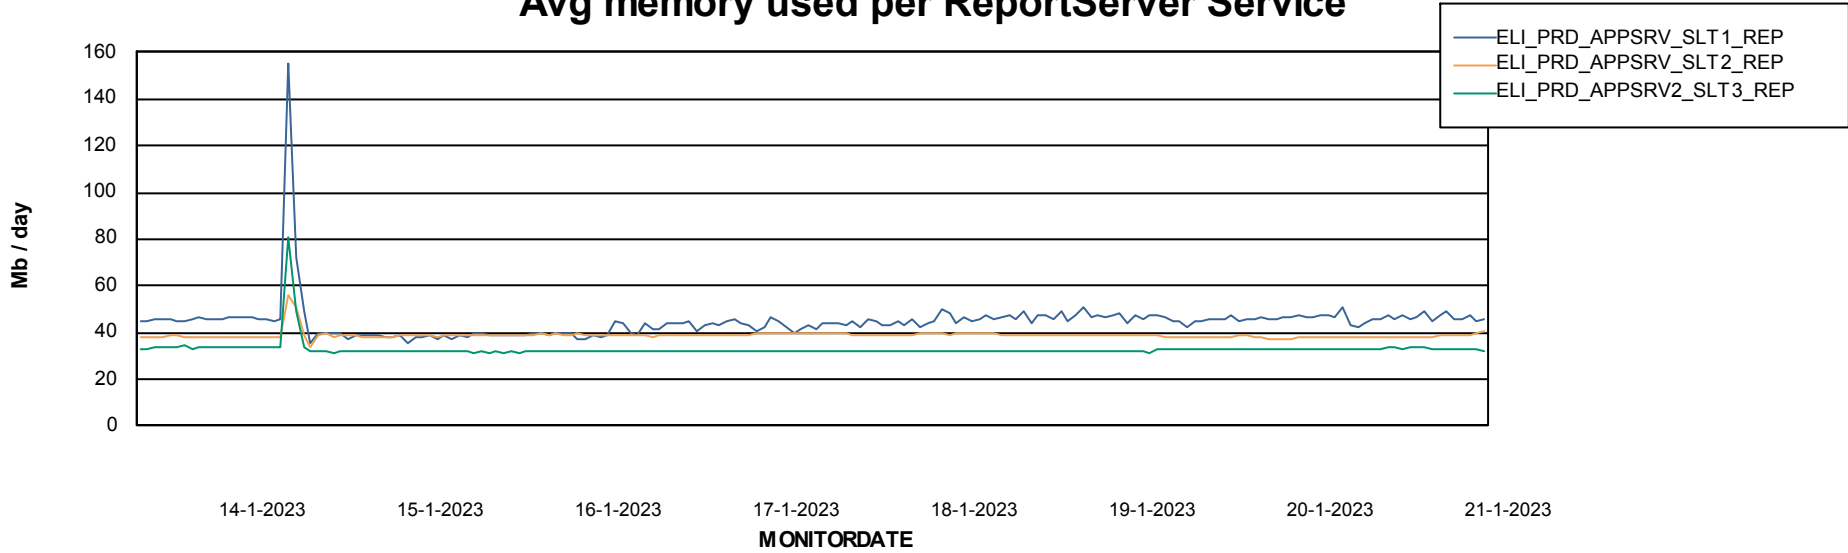

Avg memory used per ABS Server Service

Weekly SLA Customer Report

Customer ELI_Production
Database ID 62

ABSSolute Application Server Services

Avg memory used per ReportServer Service

Avg users per day per ABS server