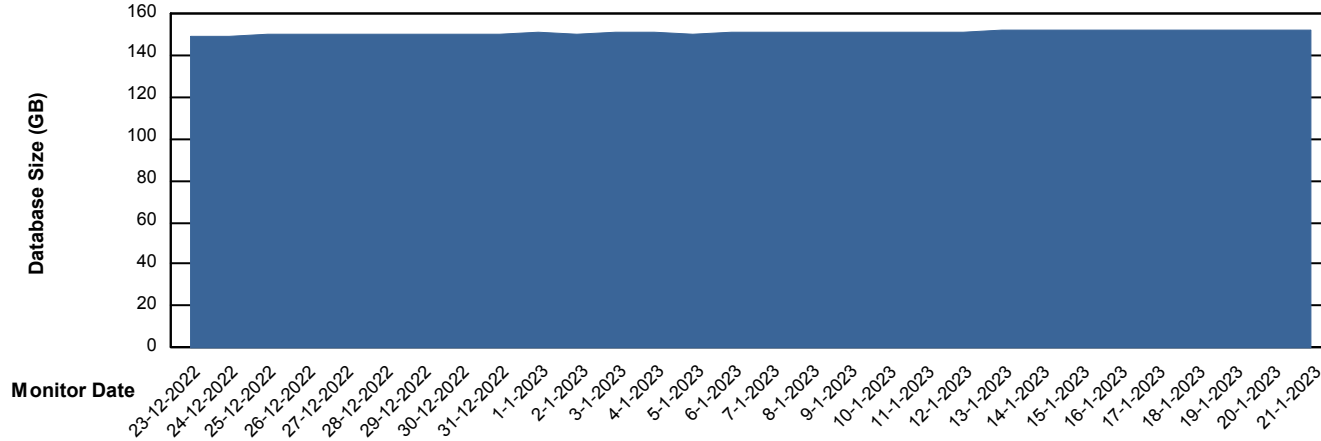

Customer ELI_Production
Database ID 62

Database Performance ELIDB_Standby

DB Processes Max 1,000

Weekly SLA Customer Report

Customer ELI_Production
Database ID 62

DATABASE SIZE ELIDB_BI

Database growth over last month

DATABASE SIZE ELIDB_Production

Database growth over last month

Weekly SLA Customer Report

Customer ELI_Production
 Database ID 62

Database Tablespace ELIDB_BI

Date	Tablespace Name	Filesize (Gb)	Usedsize (Gb)	Percentage free
21-1-2023	ABSDATA	80	69	14
	INDX	98	81	17
20-1-2023	ABSDATA	80	69	14
	INDX	98	81	17
19-1-2023	ABSDATA	80	69	14
	INDX	98	81	17
18-1-2023	ABSDATA	80	68	14
	INDX	98	81	17
17-1-2023	ABSDATA	80	68	15
	INDX	98	81	17
16-1-2023	ABSDATA	80	68	15
	INDX	98	81	17
15-1-2023	ABSDATA	80	69	14
	INDX	98	81	17