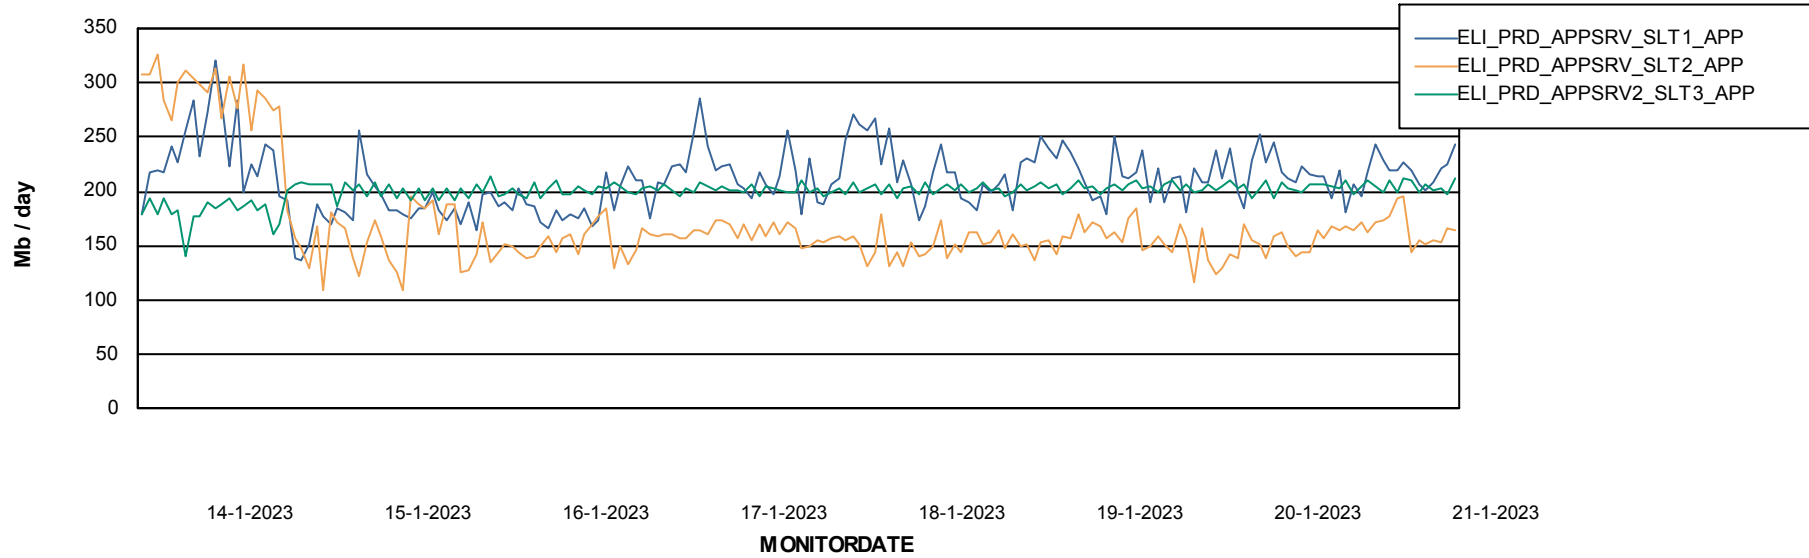

ABSolute Application Server Services

Avg memory used per ABS Server Service