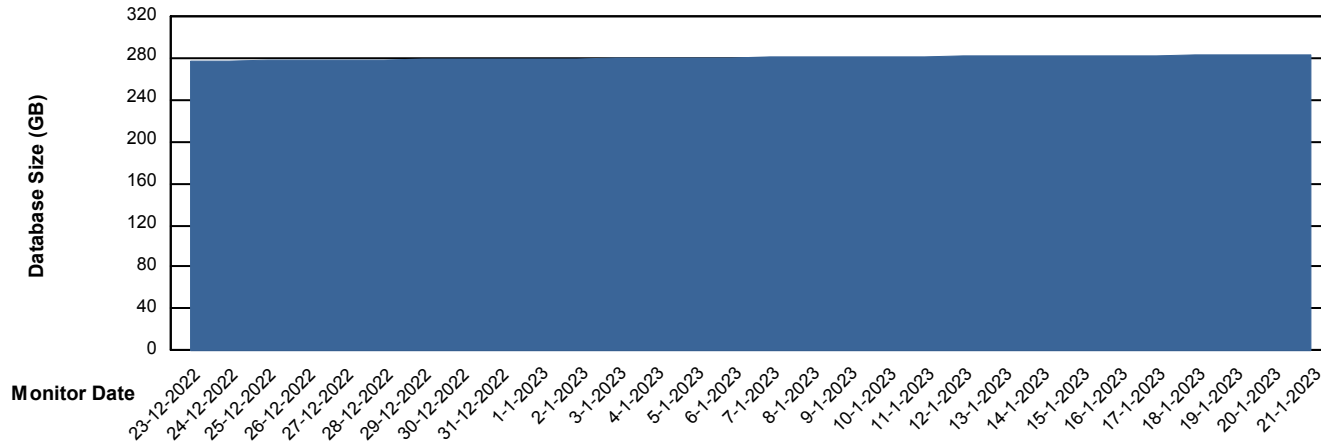

Customer ELI_Production
Database ID 62

Database Performance ELIDB_Standby

DB Processes Max 1,000

Weekly SLA Customer Report

Customer ELI_Production
Database ID 62

DATABASE SIZE ELIDB_BI

Database growth over last month

DATABASE SIZE ELIDB_Production

Database growth over last month

Weekly SLA Customer Report

Customer ELI_Production
 Database ID 62

Database Tablespace ELIDB_BI

Date	Tablespace Name	Filesize (Gb)	Usedsize (Gb)	Percentage free
21-1-2023	ABSDATA	80	69	14
	INDX	98	81	17
20-1-2023	ABSDATA	80	69	14
	INDX	98	81	17
19-1-2023	ABSDATA	80	69	14
	INDX	98	81	17
18-1-2023	ABSDATA	80	68	14
	INDX	98	81	17
17-1-2023	ABSDATA	80	68	15
	INDX	98	81	17
16-1-2023	ABSDATA	80	68	15
	INDX	98	81	17
15-1-2023	ABSDATA	80	69	14
	INDX	98	81	17