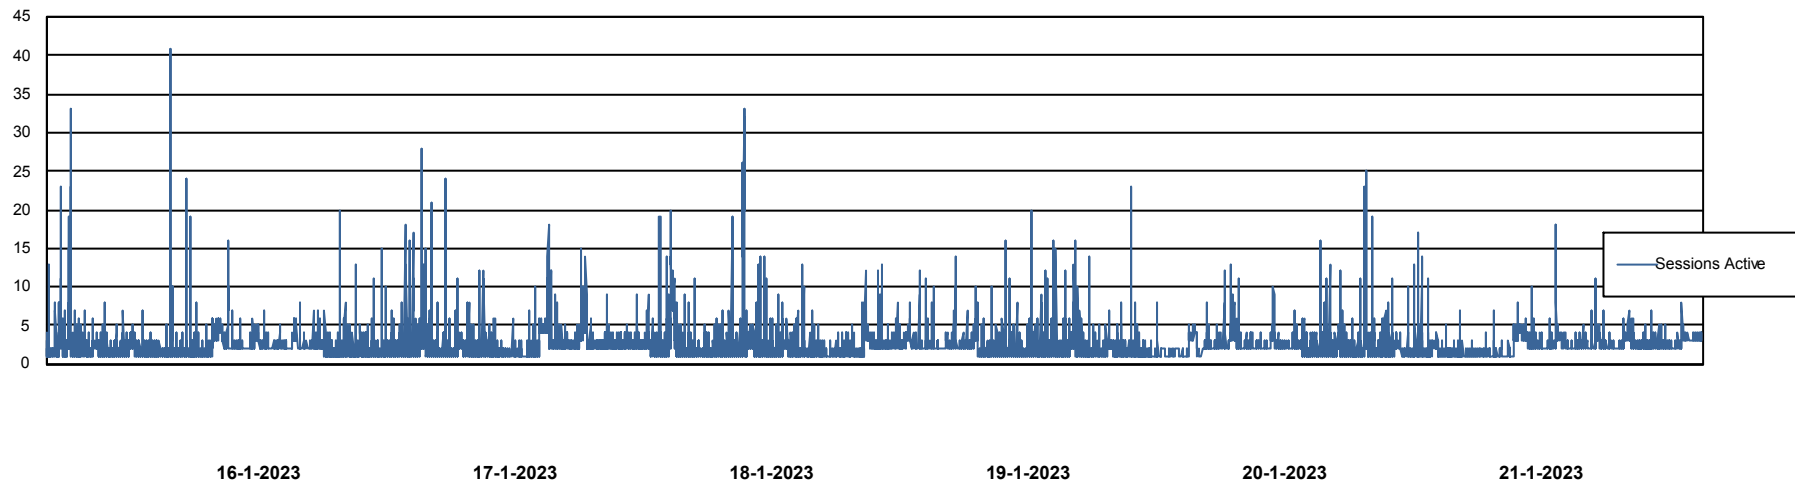

Weekly SLA Customer Report

Customer ELI_Production
Database ID 62

Database Performance ELIDB_BI

Weekly SLA Customer Report

Customer ELI_Production
Database ID 62

Database Performance

ELIDB_Production

Weekly SLA Customer Report

Customer ELI_Production
Database ID 62

Database Performance ELIDB_Standby

DB Processes Max 1,000

Weekly SLA Customer Report

Customer ELI_Production
Database ID 62

DATABASE SIZE ELIDB_BI

Database growth over last month