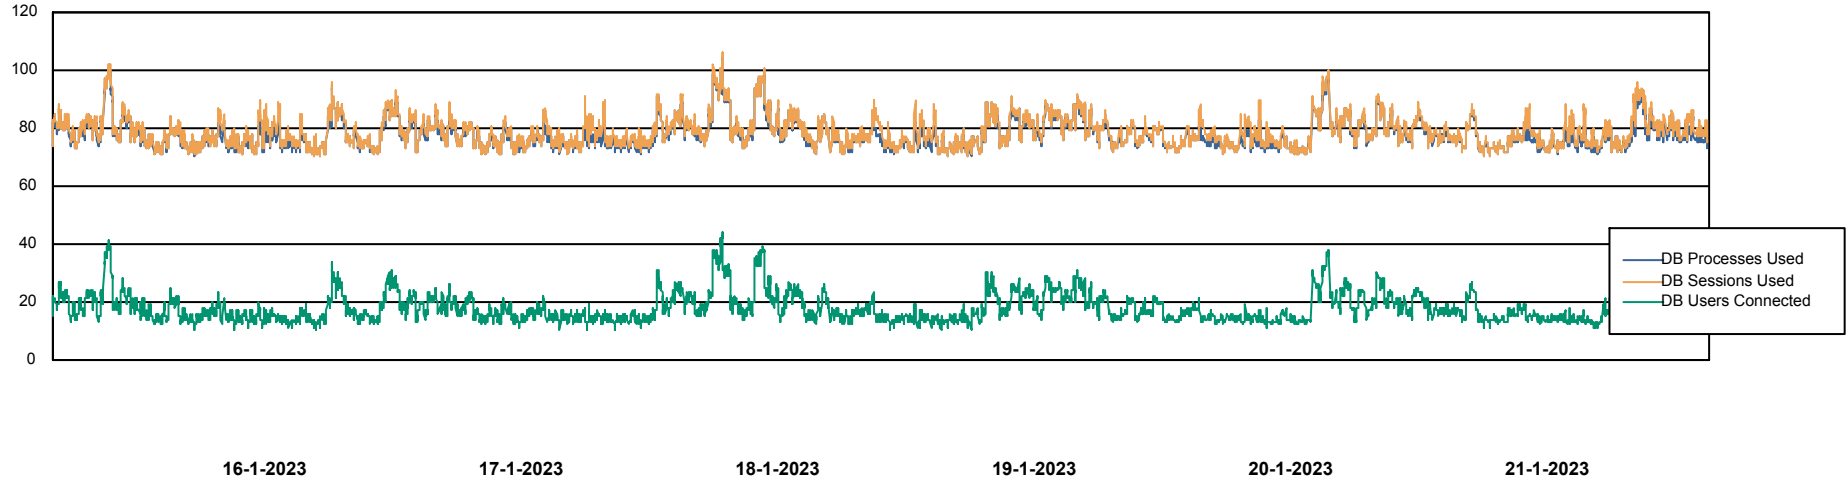

Database Performance ELIDB_BI