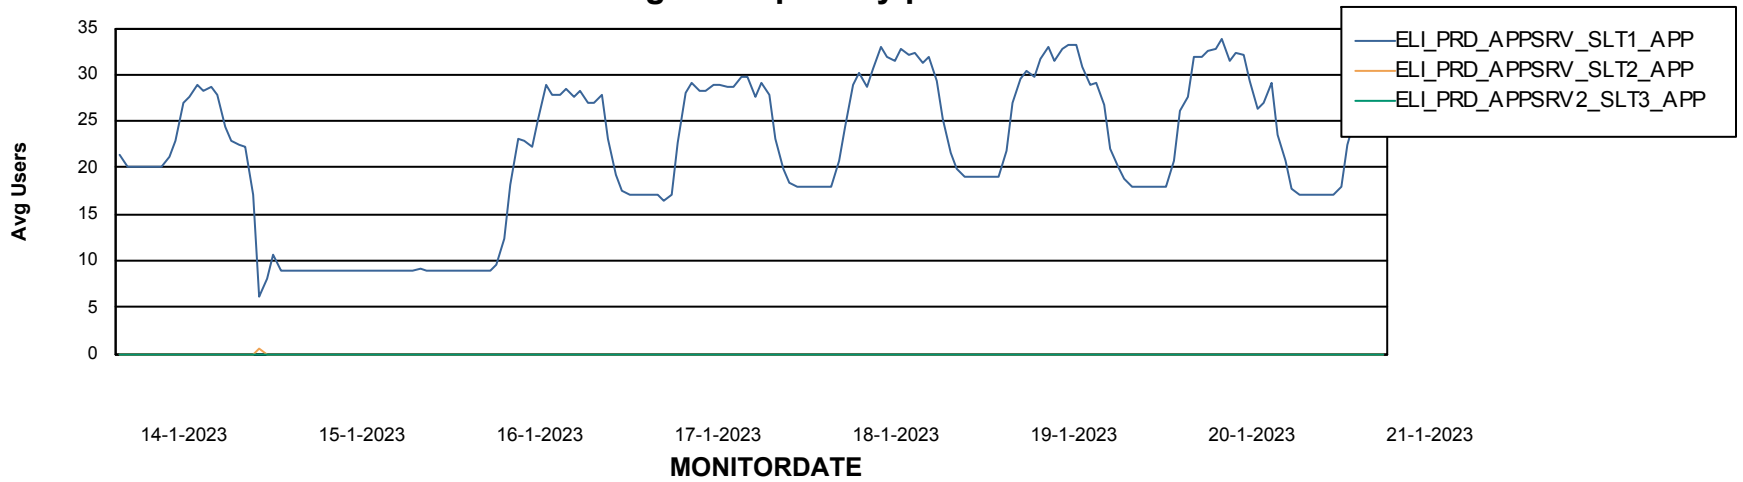

Avg memory used per ABS Server Service

Weekly SLA Customer Report

Customer ELI_Production
Database ID 62

ABSSolute Application Server Services

Avg memory used per ReportServer Service

Avg users per day per ABS server