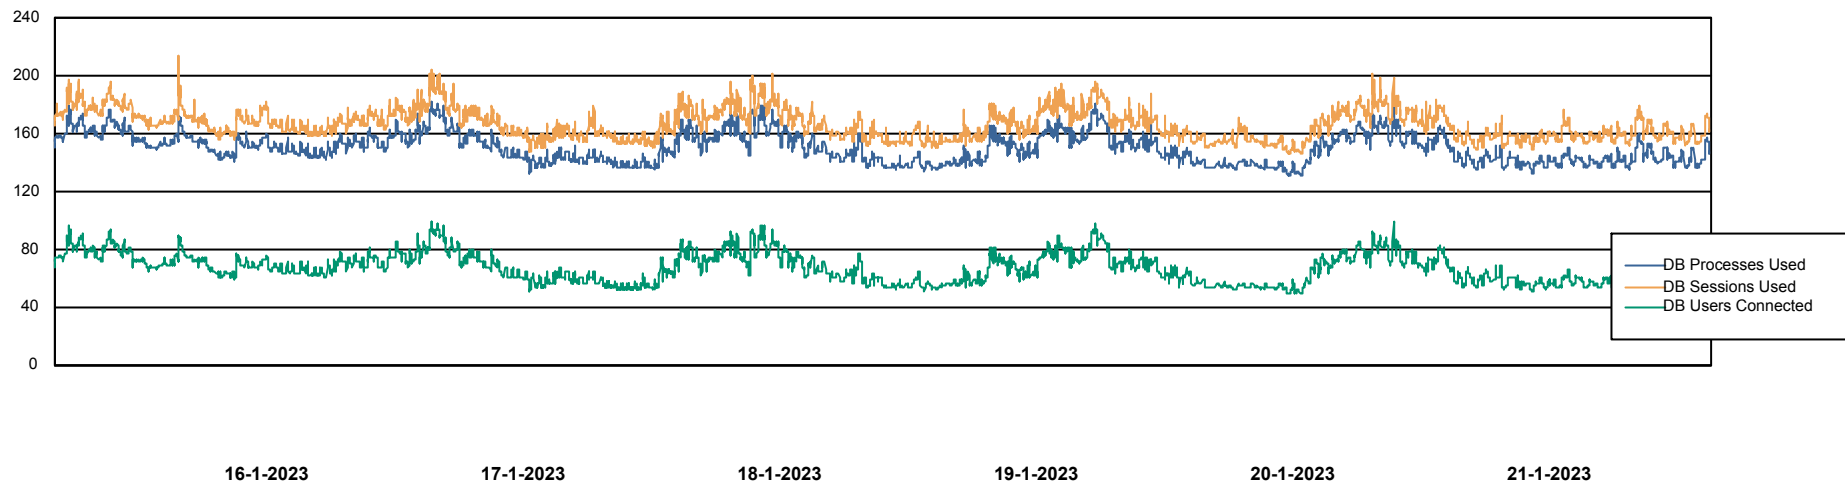

Weekly SLA Customer Report

Customer ELI_Production
Database ID 62

Database Performance ELIDB_BI

Weekly SLA Customer Report

Customer ELI_Production
Database ID 62

Database Performance

ELIDB_Production

Weekly SLA Customer Report

Customer ELI_Production
Database ID 62

Database Performance ELIDB_Standby

DB Processes Max 1,000

Weekly SLA Customer Report

Customer ELI_Production
Database ID 62

DATABASE SIZE ELIDB_BI

Database growth over last month