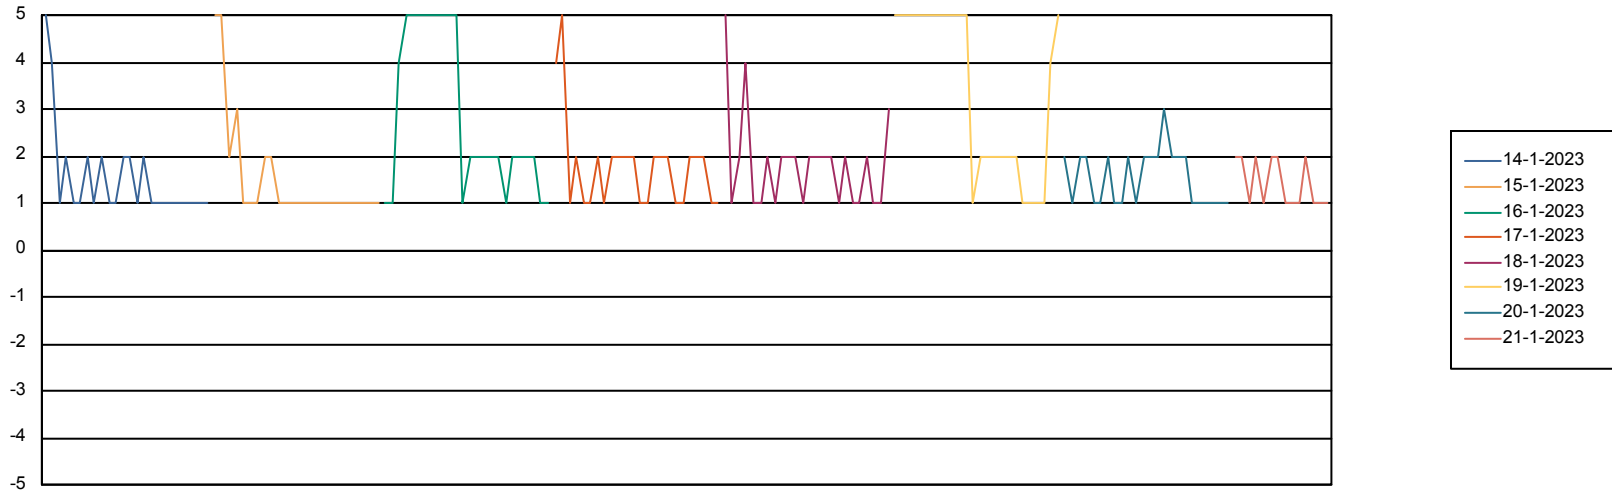

Standby Database Health ELI_Production

Recovery lag for last 7 days