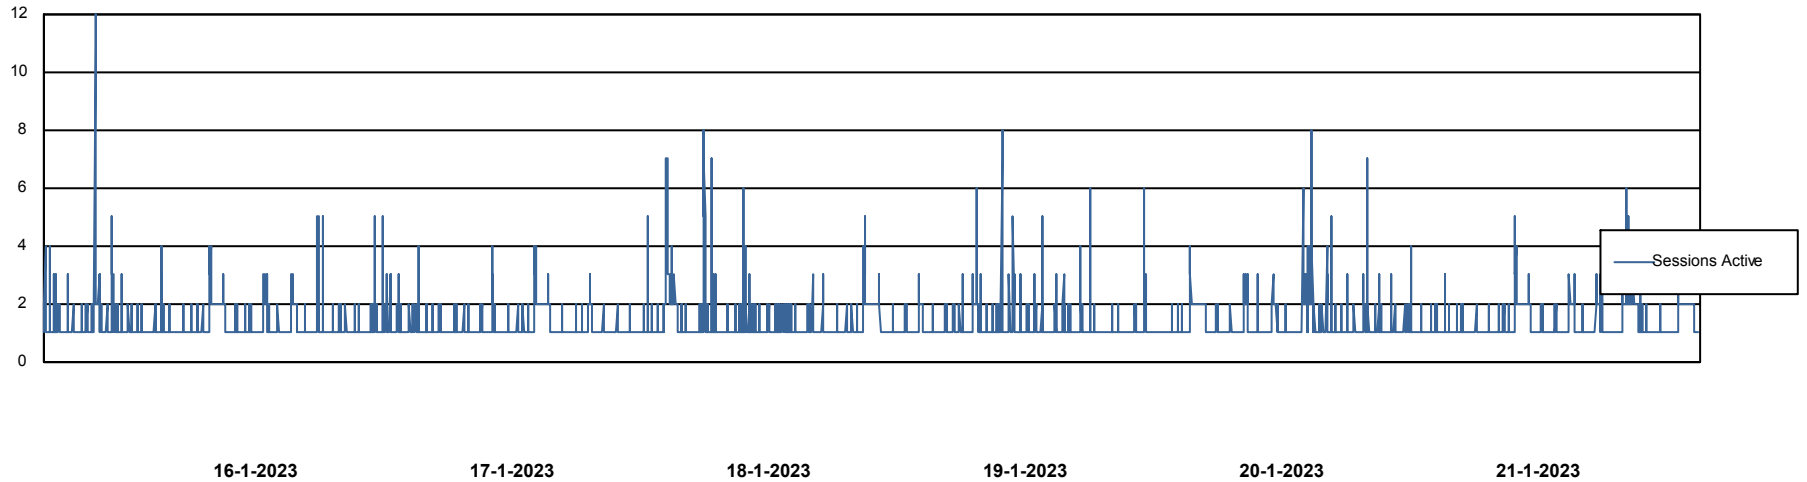

Harddisk Usage ELI_PRD_BISRV

	Free disk space on / (%)	Total disk space on / (Gb)	Used disk space on / (Gb)	Free disk space on /ABS-BI (%)	Total disk space on /ABS-BI	Used disk space on /ABS-BI	Free disk space on /backup (%)	Total disk space on /backup	Used disk space on /backup	Free disk space on /boot (%)
21-1-2023	29	90	64	20	275	212	69	68	21	62
20-1-2023	29	90	64	20	275	212	71	68	20	62
19-1-2023	29	90	63	20	275	211	79	68	14	62
18-1-2023	29	90	63	19	275	214	78	68	15	62
17-1-2023	29	90	63	20	275	212	71	68	20	62
16-1-2023	29	90	63	20	275	212	78	68	15	62
15-1-2023	29	90	63	19	275	212	71	68	20	62

Weekly SLA Customer Report

Customer ELI_Production
Database ID 62

Database Performance ELIDB_BI

Weekly SLA Customer Report

Customer ELI_Production
Database ID 62

Database Performance

ELIDB_Production

Weekly SLA Customer Report