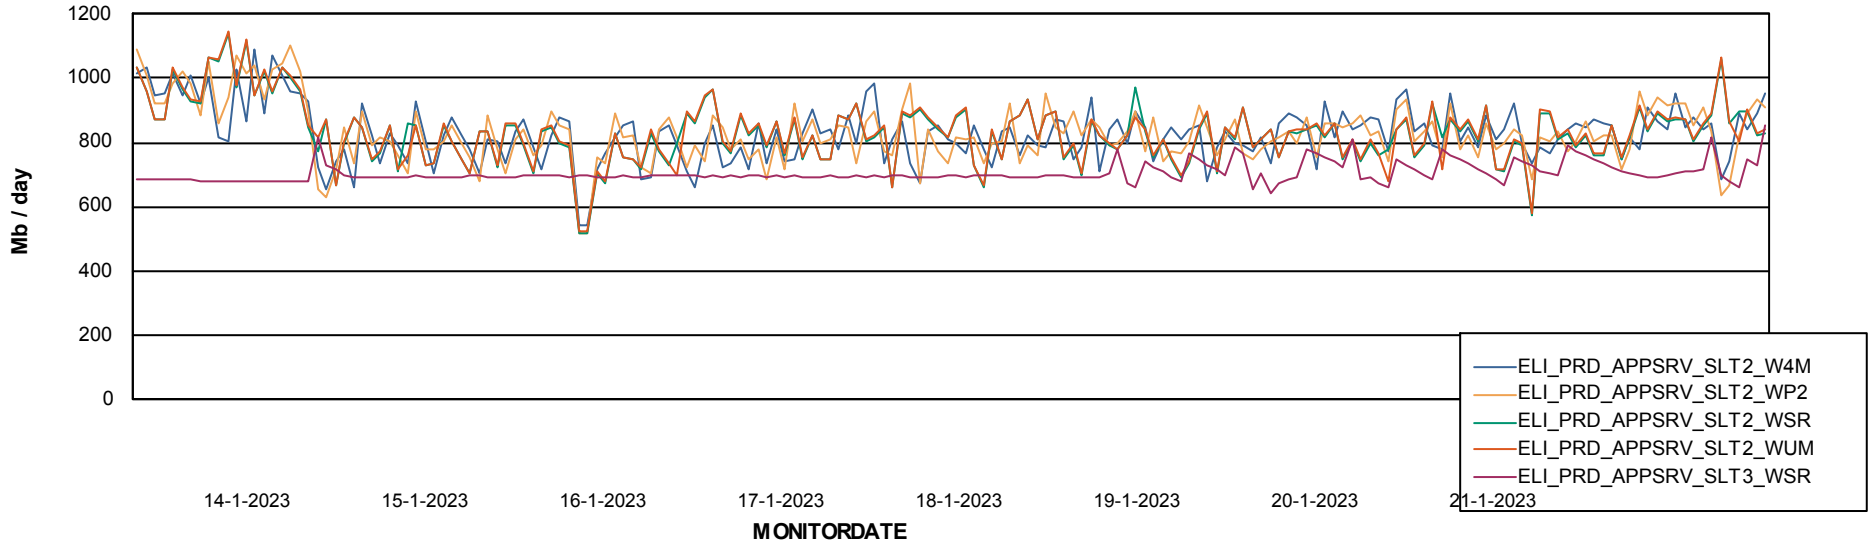

ABSSolute Application Server Services

Avg memory used per ABS Web component