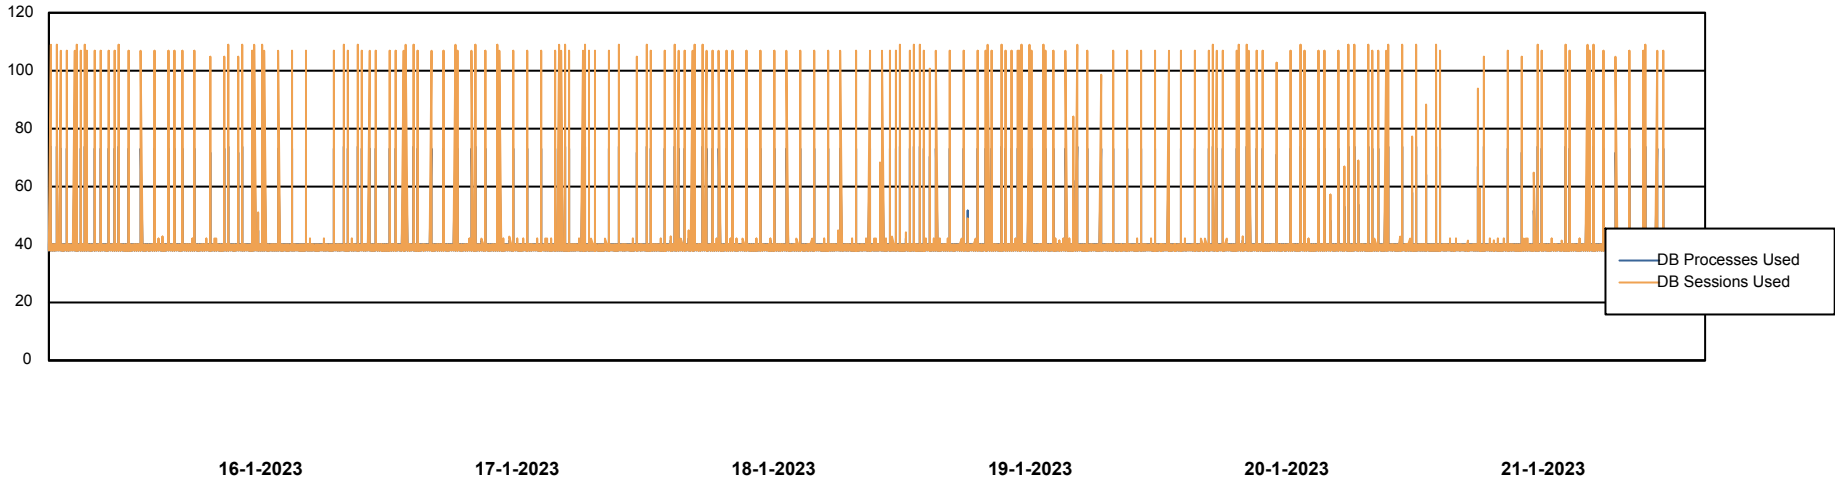

Weekly SLA Customer Report

Customer ECL_Production
Database ID 77

Database Performance ECLDB_Production

Weekly SLA Customer Report

Customer ECL_Production
Database ID 77

Database Performance ECLDB_Standby

DATABASE SIZE ECLDB_Production