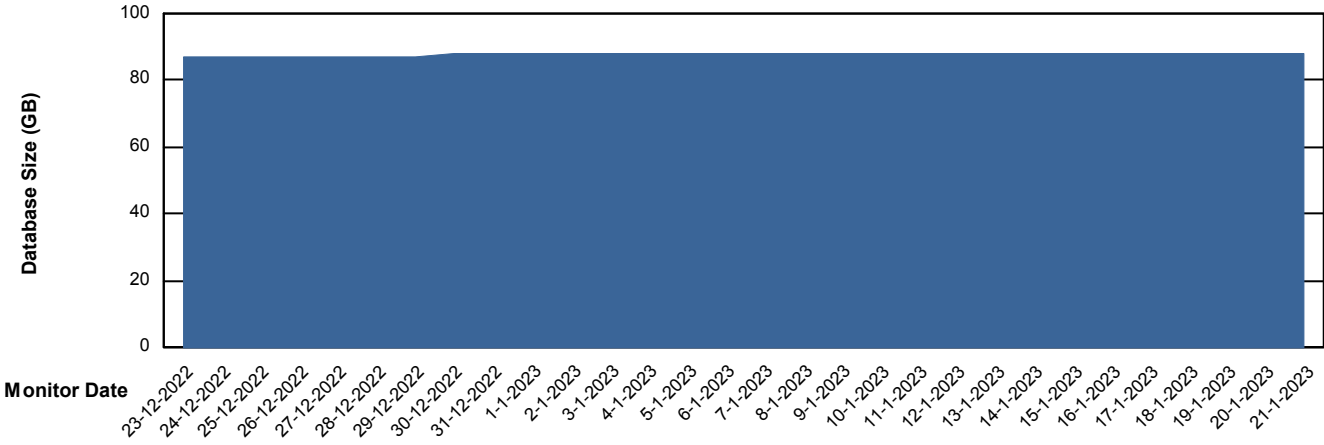

Weekly SLA Customer Report

Customer ECL_Production
Database ID 77

Database Performance ECLDB_Production

Weekly SLA Customer Report

Customer ECL_Production
Database ID 77

Database Performance ECLDB_Standby

DATABASE SIZE ECLDB_Production

Database growth over last month

Weekly SLA Customer Report

Customer ECL_Production
Database ID 77

Database Tablespace ECLDB_Production

Date	Tablespace Name	Filesize (Gb)	Usedsize (Gb)	Percentage free
21-1-2023	ABSDATA	92	77	17
	INDX	8	5	34
20-1-2023	ABSDATA	92	76	17
	INDX	8	5	34
19-1-2023	ABSDATA	92	76	17
	INDX	8	5	34
18-1-2023	ABSDATA	92	76	17
	INDX	8	5	34
17-1-2023	ABSDATA	92	76	17
	INDX	8	5	34
16-1-2023	ABSDATA	92	76	17
	INDX	8	5	34
15-1-2023	ABSDATA	92	76	17
	INDX	8	5	34