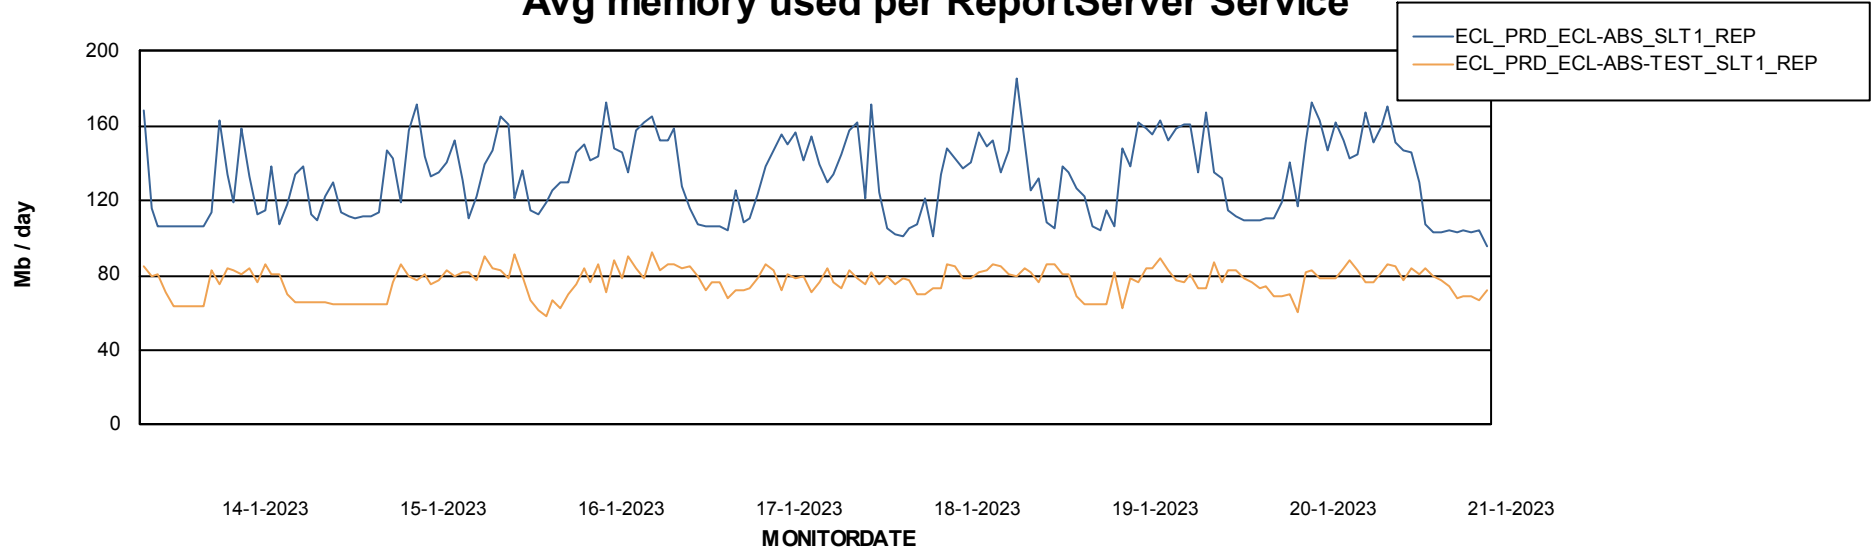

ABSSolute Application ReportServer Services

Avg memory used per ReportServer Service