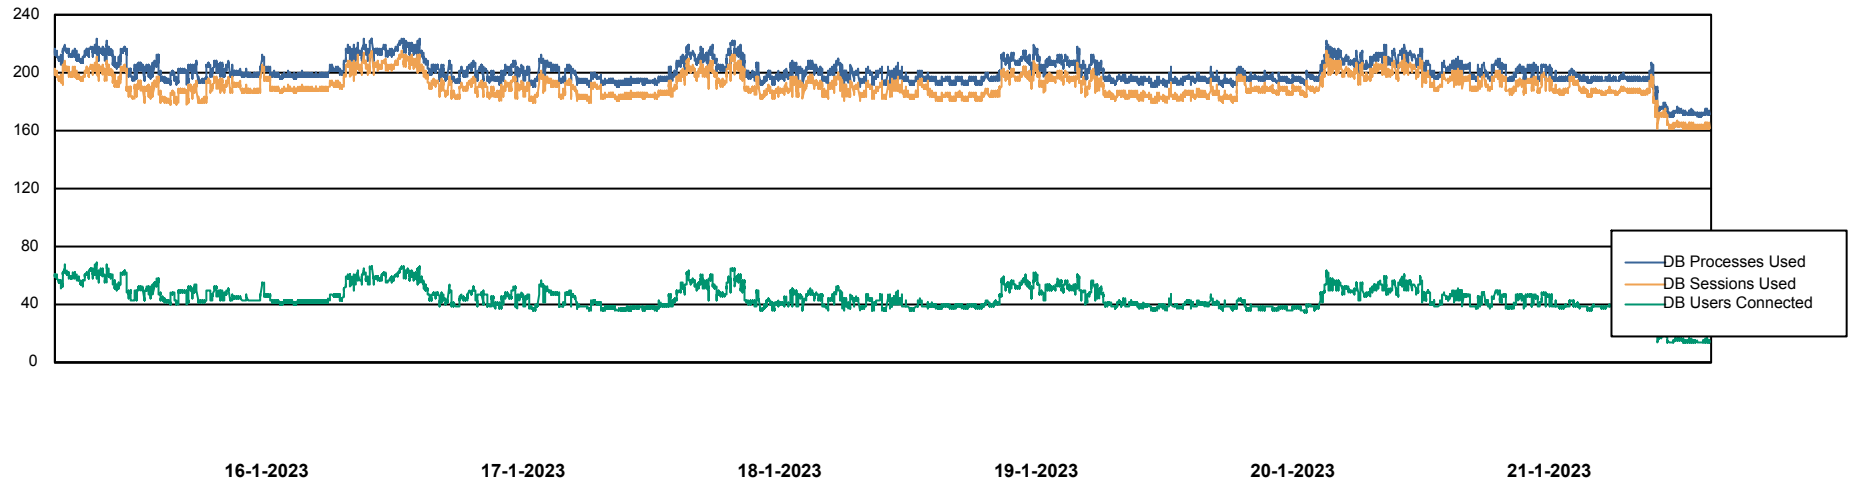

Weekly SLA Customer Report

Customer ECL_Production
Database ID 77

Harddisk Usage ECL_PRD_ECL-ABS-WEB

	Free disk space on C: (%)	Total disk space on C: (Gb)	Used disk space on C: (Gb)
21-1-2023	27	127	93
20-1-2023	27	127	93
19-1-2023	27	127	92
18-1-2023	28	127	92
17-1-2023	28	127	91
16-1-2023	28	127	91
15-1-2023	29	127	90

Weekly SLA Customer Report

Customer ECL_Production
Database ID 77

Database Performance ECLDB_Production

Weekly SLA Customer Report

Customer ECL_Production
Database ID 77

Database Performance ECLDB_Standby

DATABASE SIZE ECLDB_Production