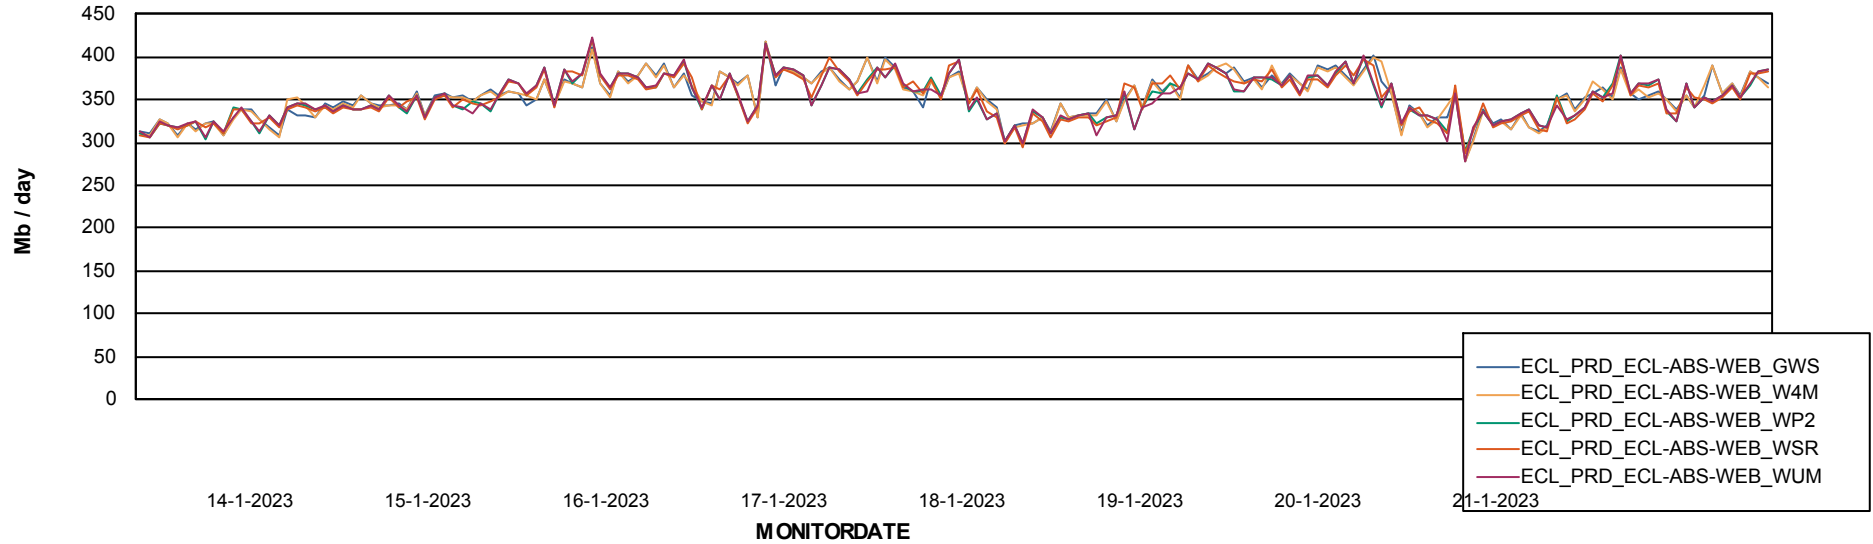

ABSSolute Application ReportServer Services

Avg memory used per ReportServer Service

Weekly SLA Customer Report

Customer ECL_Production
Database ID 77

ABSolute Web Component Services

Avg memory used per ABS Web component