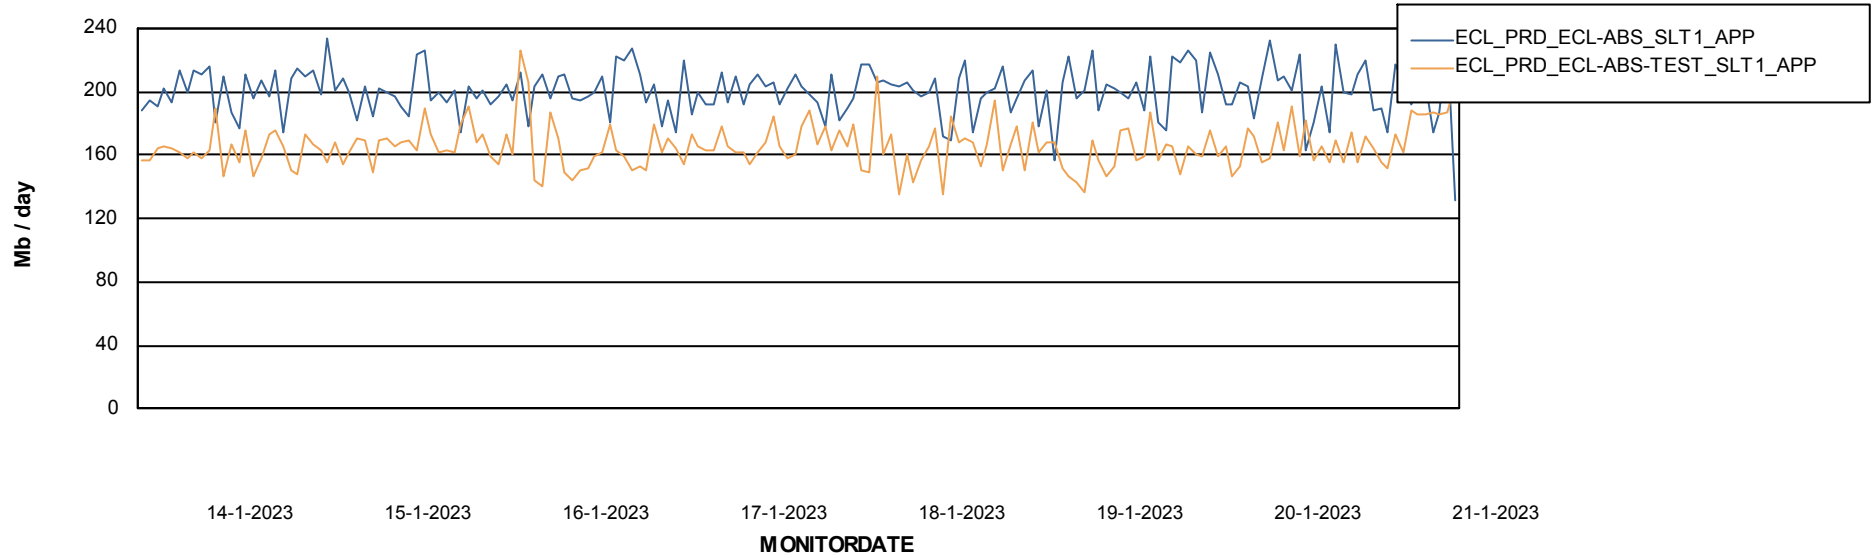

Database growth over last month

Weekly SLA Customer Report

Customer ECL_Production
Database ID 77

Database Tablespace ECLDB_Production

Date	Tablespace Name	Filesize (Gb)	Usedsize (Gb)	Percentage free
21-1-2023	ABSDATA	92	77	17
	INDX	8	5	34
20-1-2023	ABSDATA	92	76	17
	INDX	8	5	34
19-1-2023	ABSDATA	92	76	17
	INDX	8	5	34
18-1-2023	ABSDATA	92	76	17
	INDX	8	5	34
17-1-2023	ABSDATA	92	76	17
	INDX	8	5	34
16-1-2023	ABSDATA	92	76	17
	INDX	8	5	34
15-1-2023	ABSDATA	92	76	17
	INDX	8	5	34

Weekly SLA Customer Report

Customer ECL_Production
Database ID 77

ABSSolute Application Server Services

Avg memory used per ABS Server Service

Avg users per day per ABS server

Weekly SLA Customer Report

Customer ECL_Production
Database ID 77