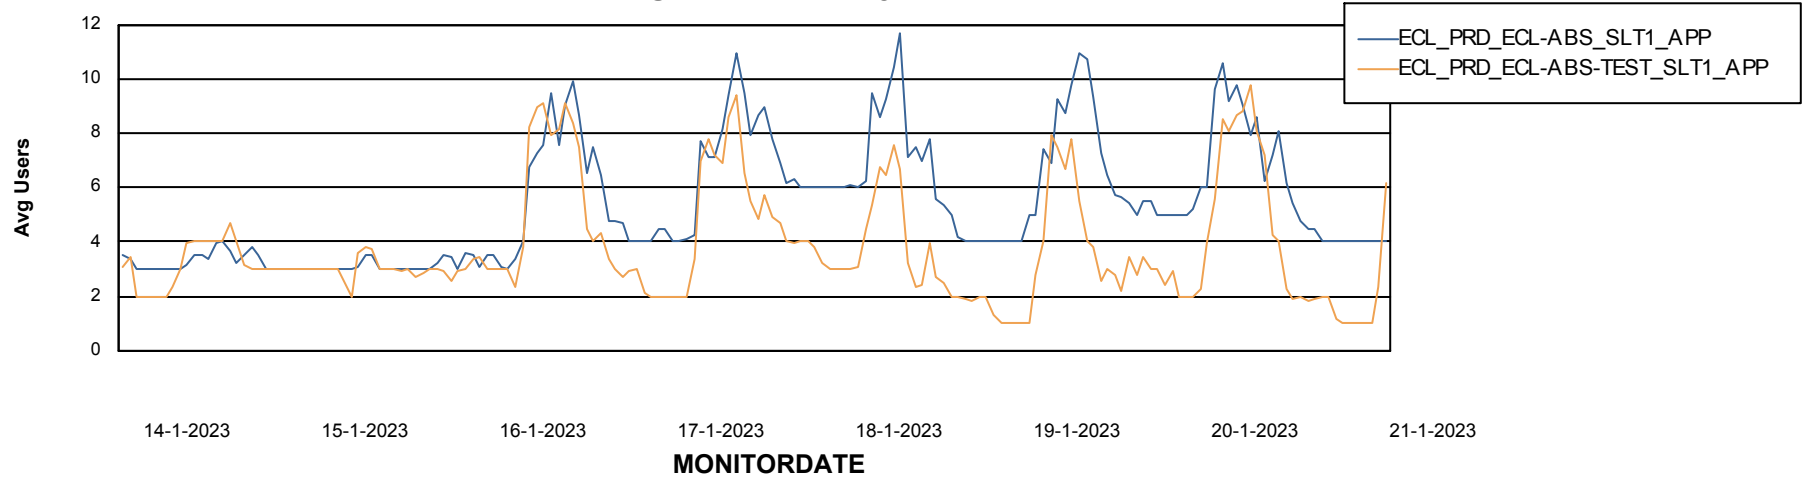

Weekly SLA Customer Report

Customer ECL_Production
Database ID 77

ABSSolute Application Server Services

Avg memory used per ABS Server Service

Avg users per day per ABS server

Weekly SLA Customer Report

Customer ECL_Production
Database ID 77