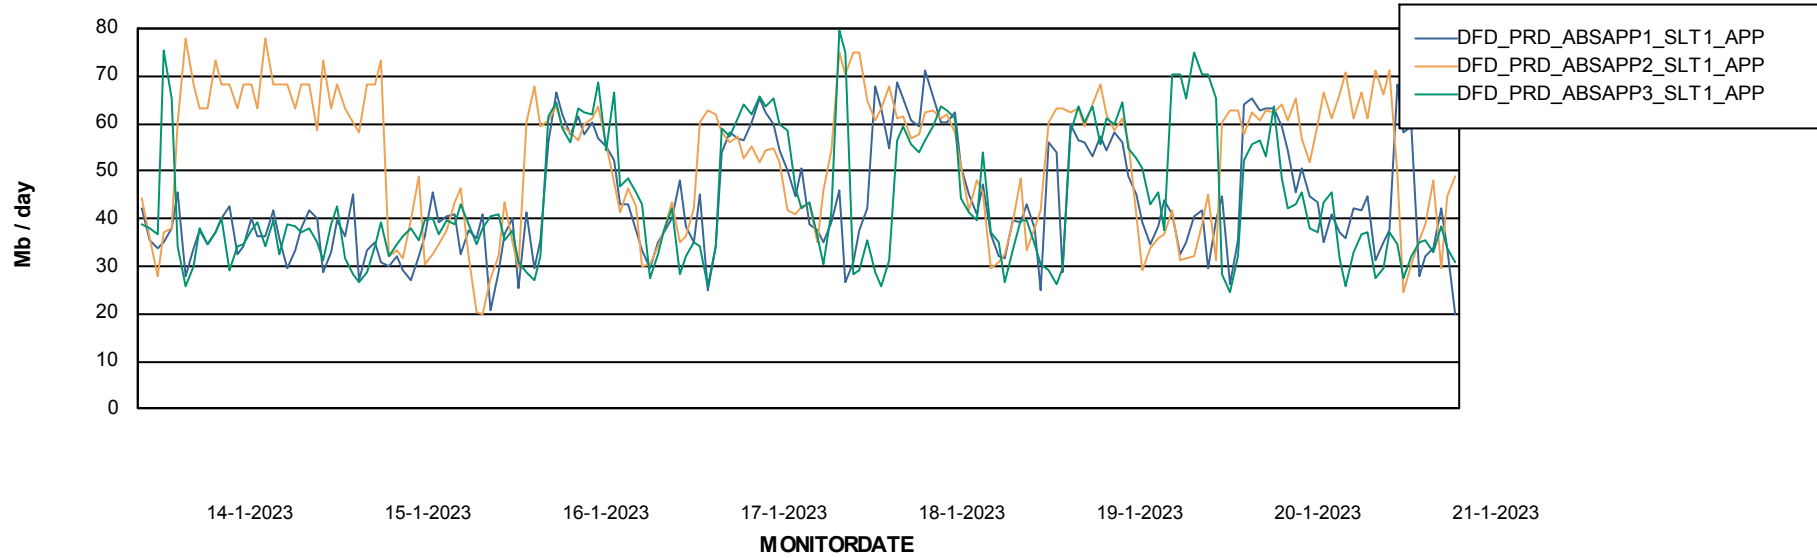

Weekly SLA Customer Report

Customer DFD_Production
Database ID 39

Database Performance DFDDDB_Production

DB Processes Max 4
DB Sessions Max 600

Weekly SLA Customer Report

Customer DFD_Production
 Database ID 39

DATABASE SIZE DFDDDB_Production

Database growth over last month

Database Tablespace DFDDDB_Production

Date	Tablespace Name	Filesize (Gb)	Usedsize (Gb)	Percentage free
21-1-2023	ABSDATA	83	24	71
	INDX	161	121	25
20-1-2023	ABSDATA	83	24	72
	INDX	161	121	25
19-1-2023	ABSDATA	83	24	72
	INDX	161	121	25
18-1-2023	ABSDATA	83	23	73
	INDX	161	118	27
17-1-2023	ABSDATA	83	23	73
	INDX	161	118	27
16-1-2023	ABSDATA	83	23	73
	INDX	161	118	27
15-1-2023	ABSDATA	83	23	73
	INDX	161	117	28

Weekly SLA Customer Report

Customer DFD_Production
Database ID 39

ABSSolute Application Server Services

Avg memory used per ABS Server Service

Avg users per day per ABS server

Weekly SLA Customer Report

Customer DFD_Production
Database ID 39