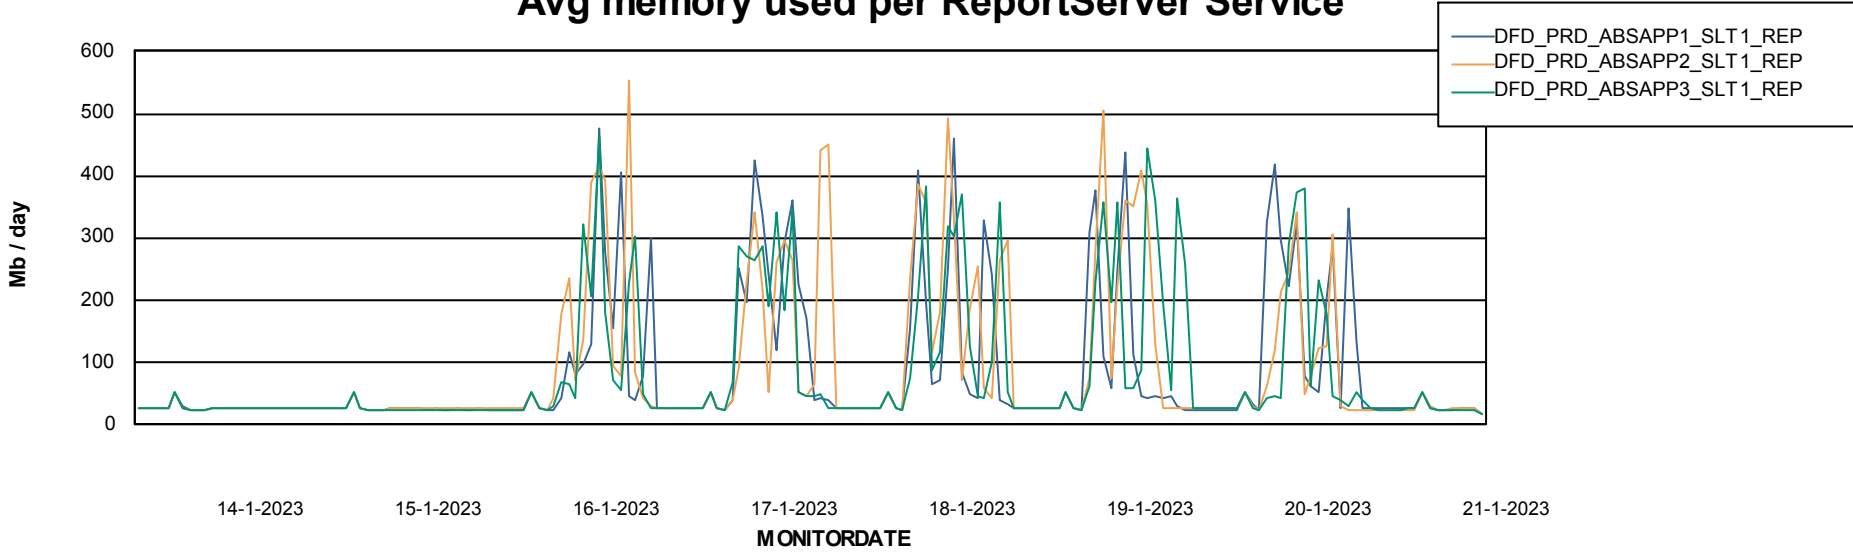

ABSSolute Application ReportServer Services

Avg memory used per ReportServer Service