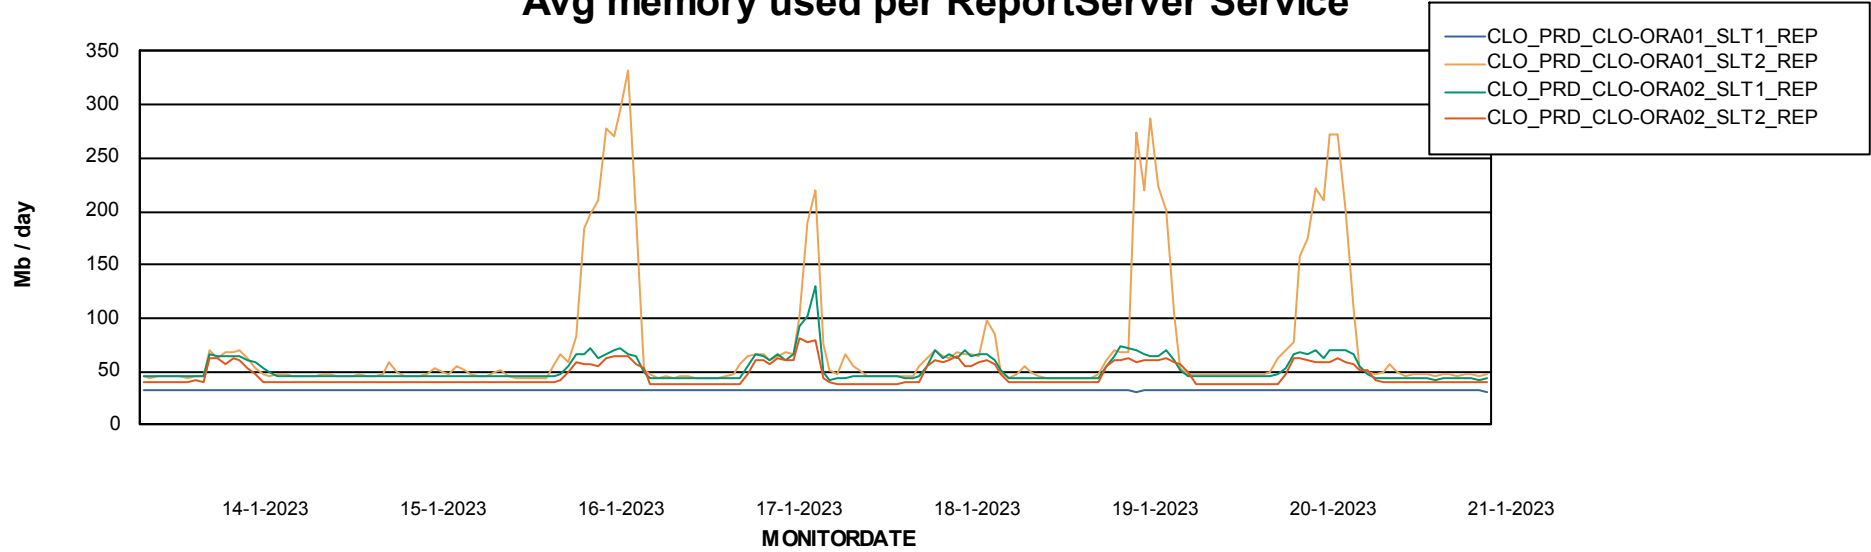

ABSSolute Application ReportServer Services

Avg memory used per ReportServer Service