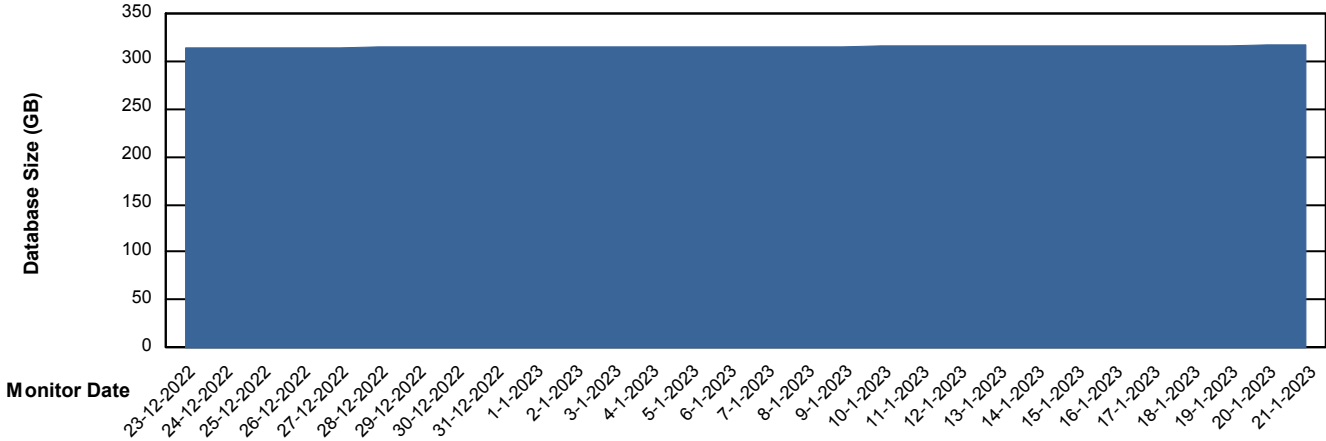

DATABASE SIZE CLODB_PRD_CLO-ORA01

Database growth over last month