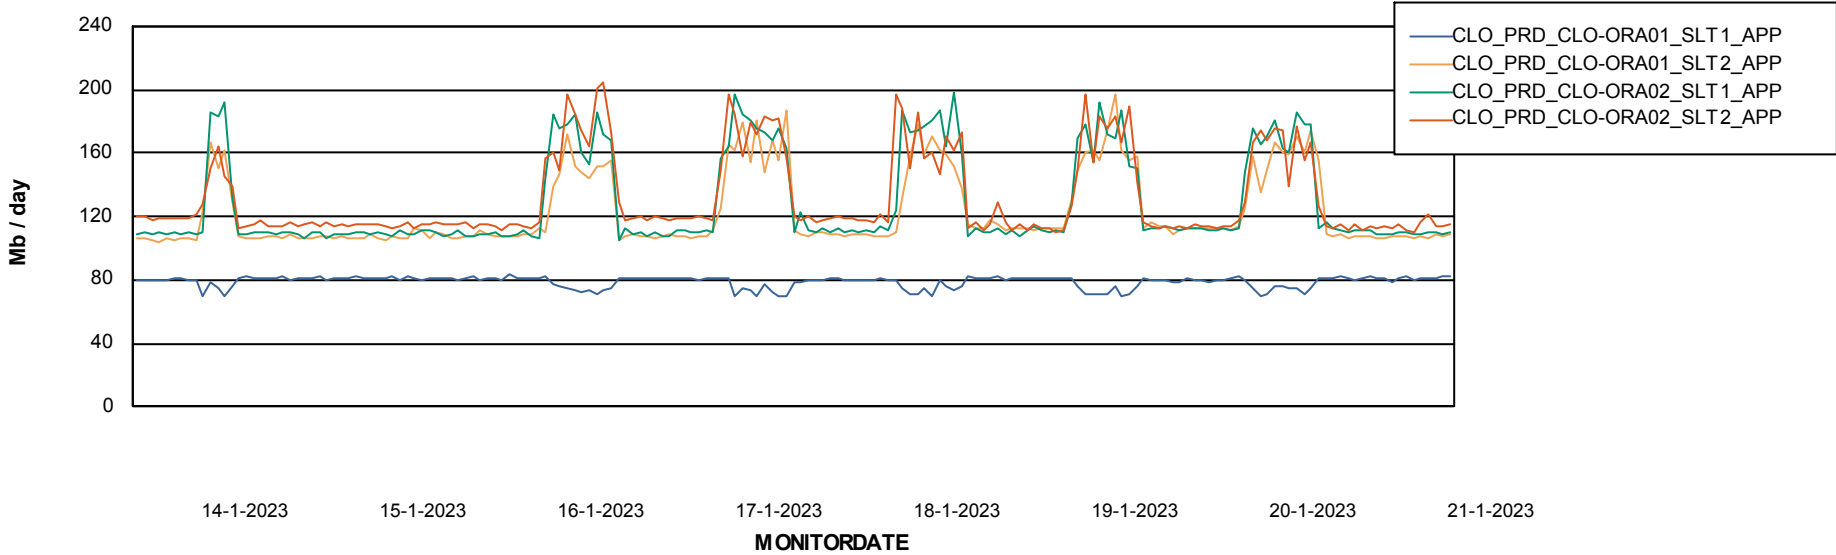

ABSSolute Application Server Services

Avg memory used per ABS Server Service