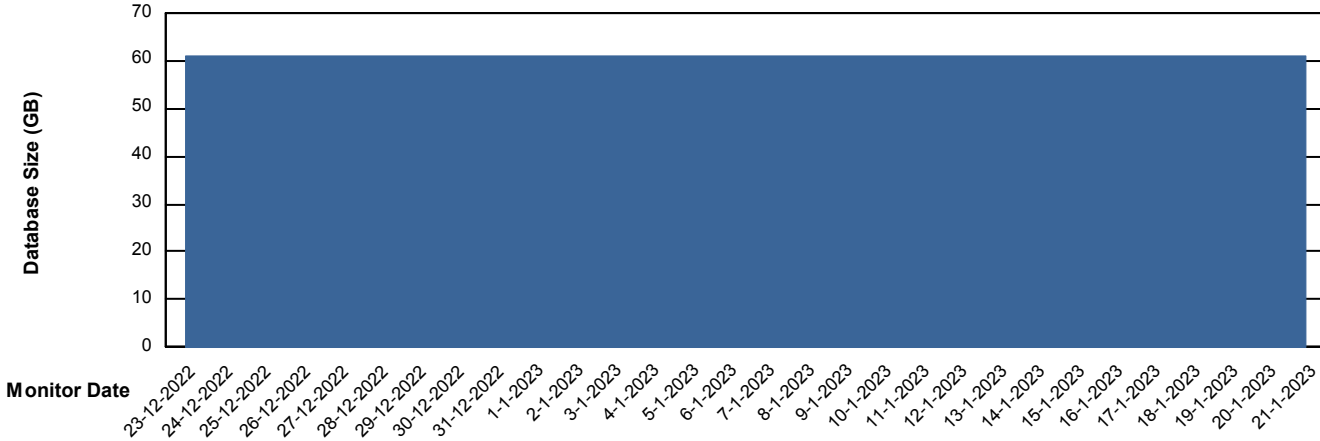

Weekly SLA Customer Report

Customer CIW Production
Database ID 45

Database Performance CIWDB_Production

DB Processes Max 300
DB Sessions Max 472

Weekly SLA Customer Report

Customer CIW Production
Database ID 45

Database Performance CIWDB_Standby

DB Processes Max 300
DB Sessions Max 472

Weekly SLA Customer Report

Customer CIW Production
 Database ID 45

DATABASE SIZE CIWDB_Production

Database growth over last month

Database Tablespace CIWDB_Production

Date	Tablespace Name	Filesize (Gb)	Usedsize (Gb)	Percentage free
21-1-2023	ABSDATA	57	47	18
	INDX	12	7	42
20-1-2023	ABSDATA	57	47	18
	INDX	12	7	42
19-1-2023	ABSDATA	57	47	18
	INDX	12	7	42
18-1-2023	ABSDATA	57	47	18
	INDX	12	7	42
17-1-2023	ABSDATA	57	47	18
	INDX	12	7	42
16-1-2023	ABSDATA	57	47	18
	INDX	12	7	42
15-1-2023	ABSDATA	57	47	18
	INDX	12	7	42