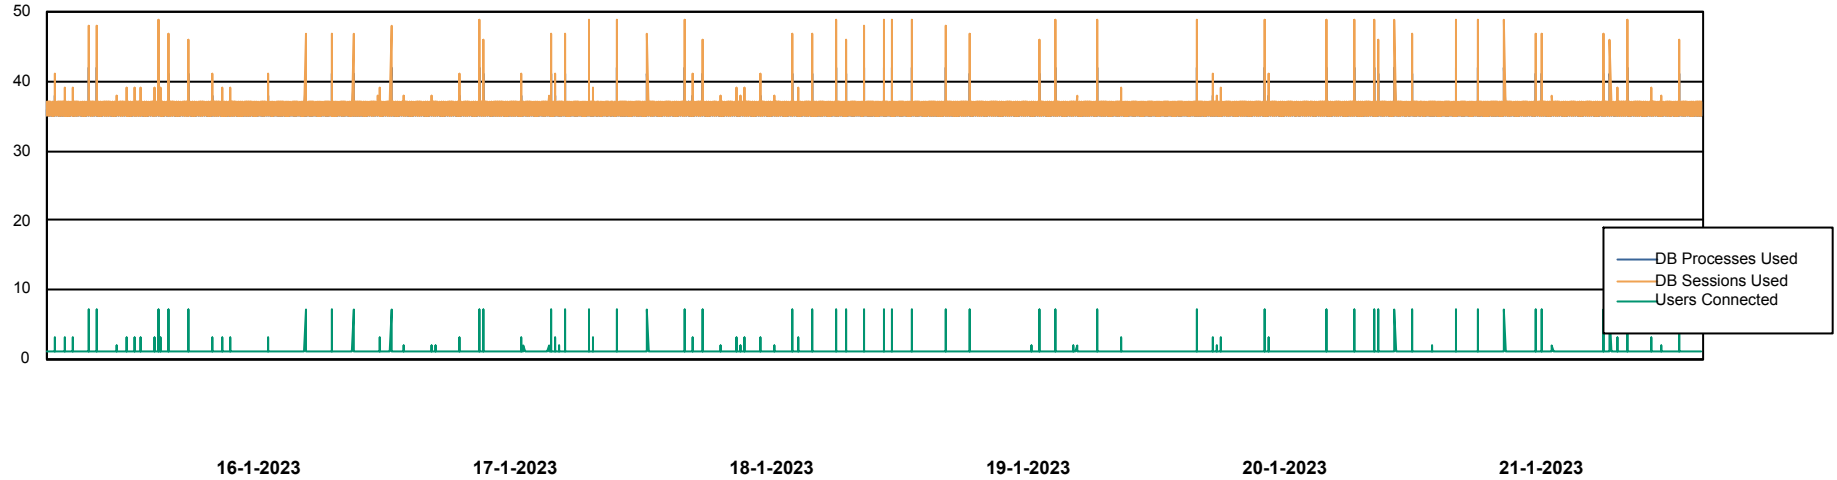

Weekly SLA Customer Report

Customer CIW Production
Database ID 45

Database Performance CIWDB_Production

DB Processes Max 300
DB Sessions Max 472

Weekly SLA Customer Report

Customer CIW Production
Database ID 45

Database Performance CIWDB_Standby

DB Processes Max 300
DB Sessions Max 472

Weekly SLA Customer Report

Customer CIW Production
 Database ID 45

DATABASE SIZE CIWDB_Production

Database growth over last month

Database Tablespace CIWDB_Production

Date	Tablespace Name	Filesize (Gb)	Usedsize (Gb)	Percentage free
21-1-2023	ABSDATA	57	47	18
	INDX	12	7	42
20-1-2023	ABSDATA	57	47	18
	INDX	12	7	42
19-1-2023	ABSDATA	57	47	18
	INDX	12	7	42
18-1-2023	ABSDATA	57	47	18
	INDX	12	7	42
17-1-2023	ABSDATA	57	47	18
	INDX	12	7	42
16-1-2023	ABSDATA	57	47	18
	INDX	12	7	42
15-1-2023	ABSDATA	57	47	18
	INDX	12	7	42