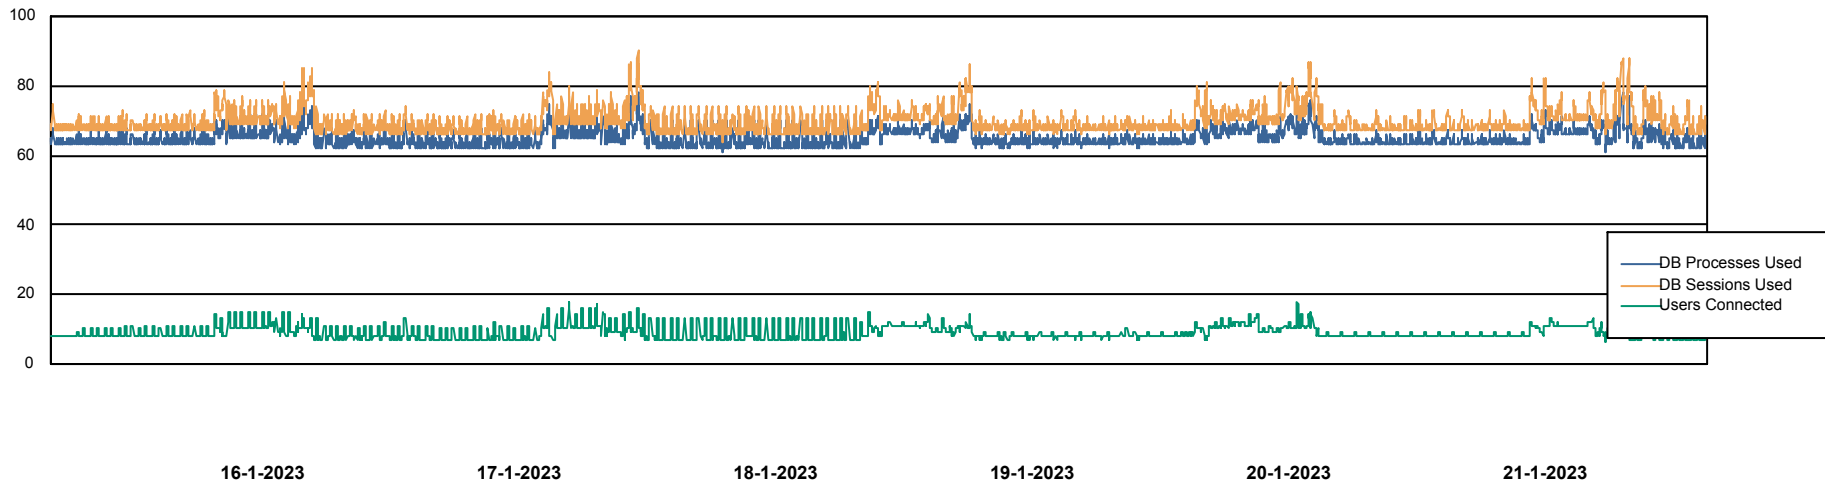

Harddisk Usage BGG_PRD_SRV4

	Free disk space on / (%)	Total disk space on / (Gb)	Used disk space on / (Gb)	Free disk space on /abs (%)	Free disk space on /home (%)	Free disk space on /opt (%)	Total disk space on /opt (Gb)	Used disk space on /opt (Gb)	Free disk space on /opt/abs (%)	Total disk space on /opt/abs
21-1-2023	26	1	1	43	97	57	2	1	43	15
20-1-2023	26	1	1	43	97	57	2	1	43	15
19-1-2023	26	1	1	43	97	57	2	1	43	15
18-1-2023	26	1	1	43	97	57	2	1	43	15
17-1-2023	26	1	1	43	97	57	2	1	43	15
16-1-2023	26	1	1	43	97	57	2	1	43	15
15-1-2023	26	1	1	43	97	58	2	1	43	15

Weekly SLA Customer Report

Customer BGG_Production
Database ID 58

Database Performance BGGDB_BI

DB Processes Max 300
DB Sessions Max 472

Weekly SLA Customer Report

Customer BGG_Production
Database ID 58

Database Performance BGGDB_Production