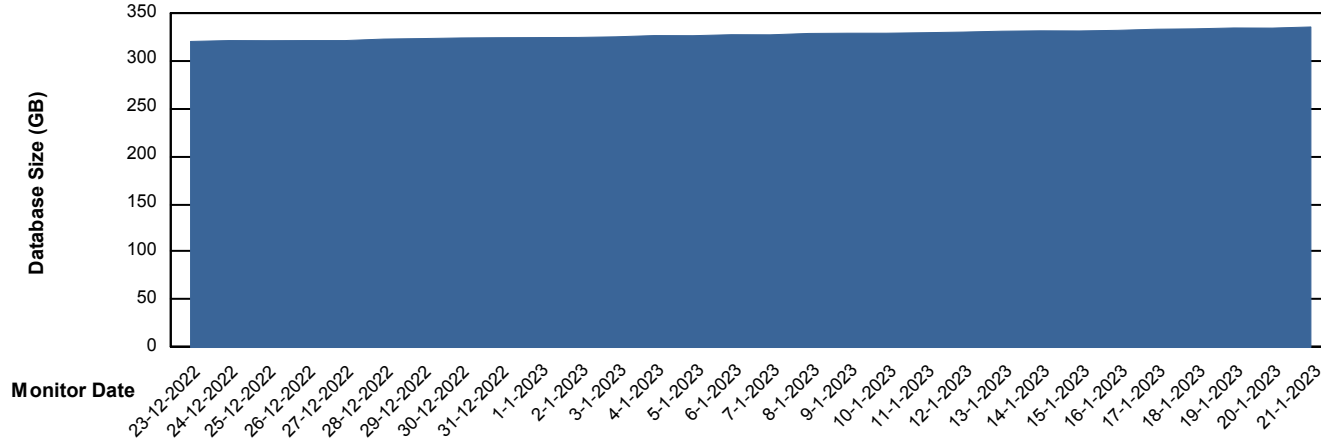

DB Processes Max 300
DB Sessions Max 472

Weekly SLA Customer Report

Customer BGG_Production
Database ID 58

Database Performance BGGDB_Standby

DB Processes Max 300
DB Sessions Max 474

Weekly SLA Customer Report

Customer BGG_Production
Database ID 58

DATABASE SIZE BGGDB_BI

Database growth over last month

DATABASE SIZE BGGDB_Production

Database growth over last month

Weekly SLA Customer Report

Customer BGG_Production
Database ID 58