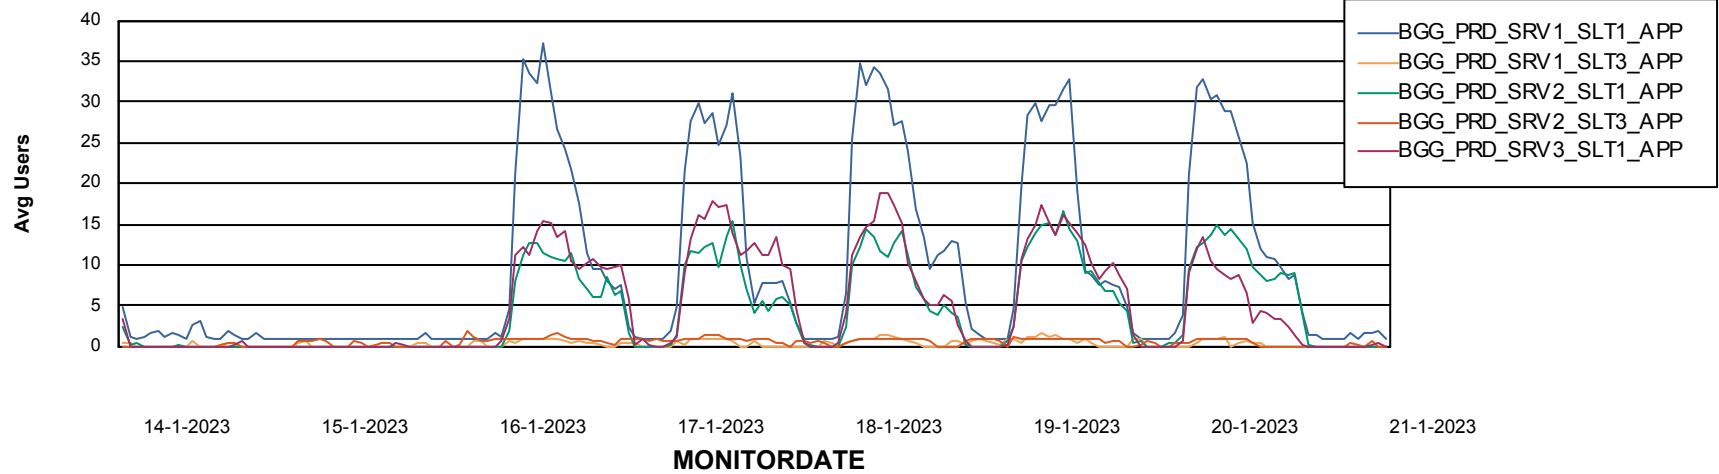

Avg users per day per ABS server