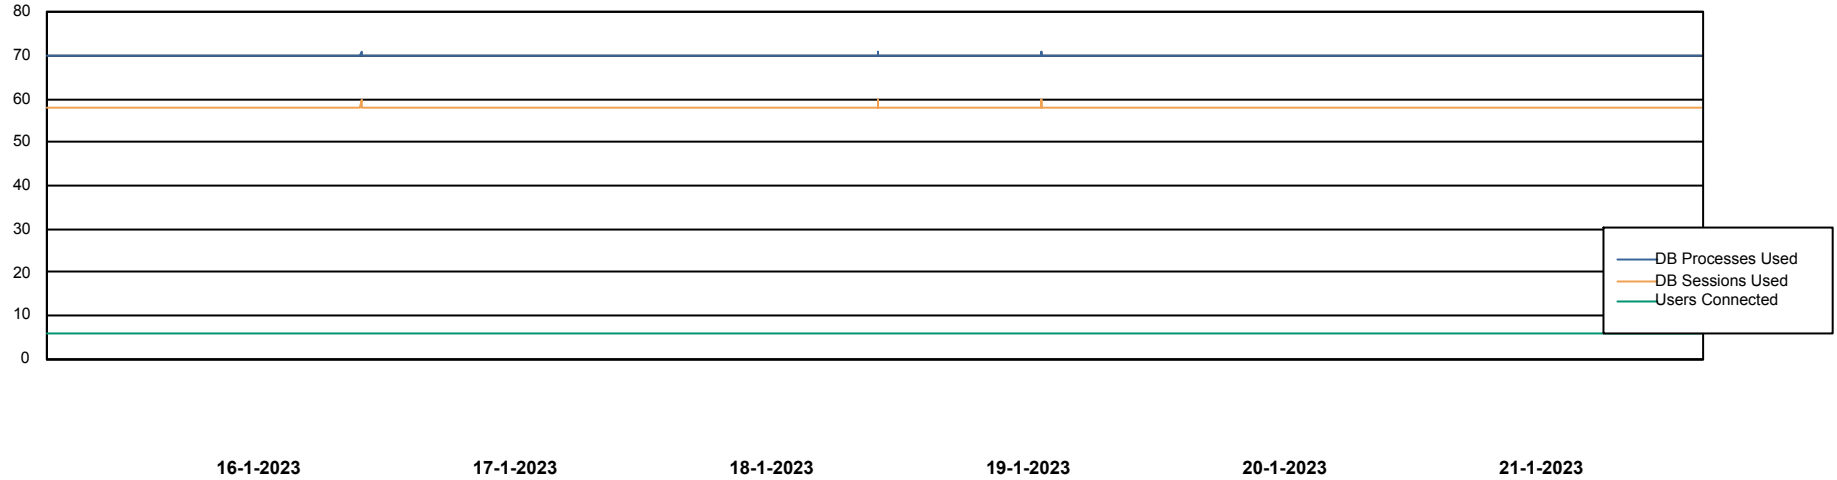

DB Processes Max 300
DB Sessions Max 472

Weekly SLA Customer Report

Customer BGG_Production
Database ID 58

Database Performance BGGDB_Standby

DB Processes Max 300
DB Sessions Max 474

Weekly SLA Customer Report