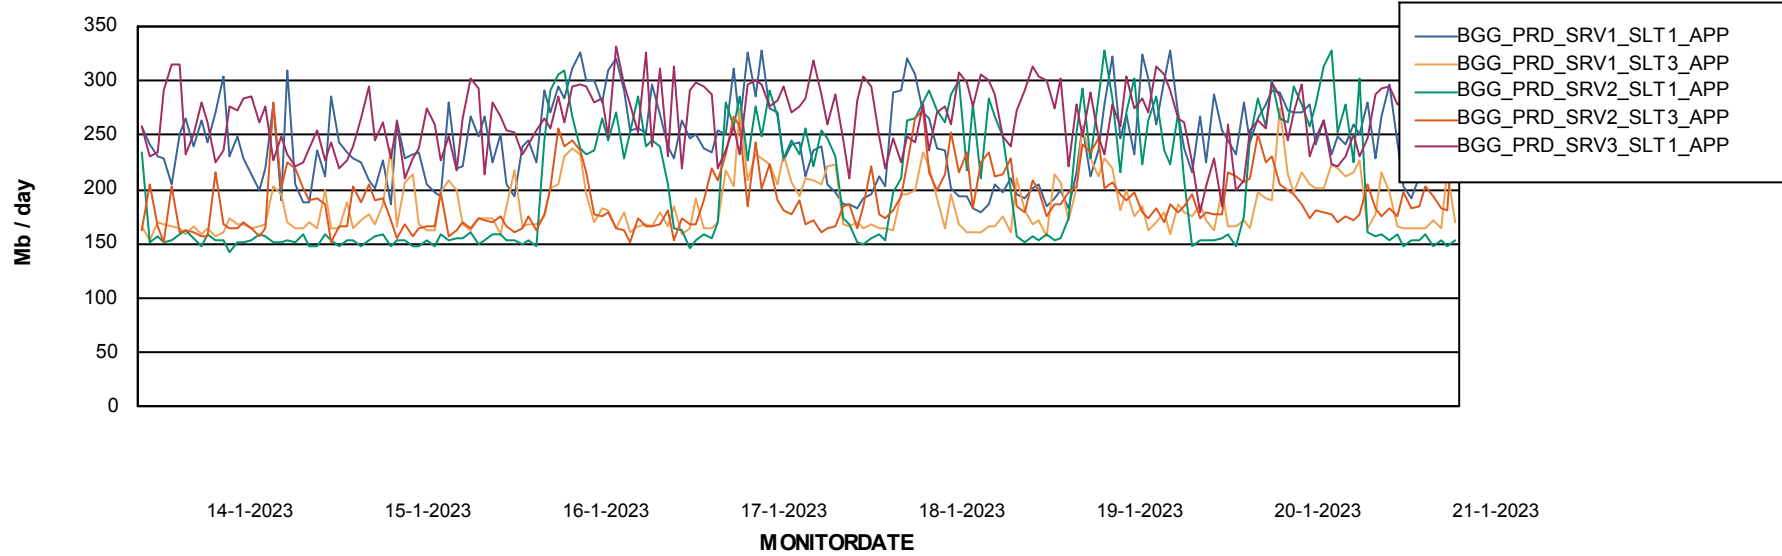

ABSSolute Application Server Services

Avg memory used per ABS Server Service