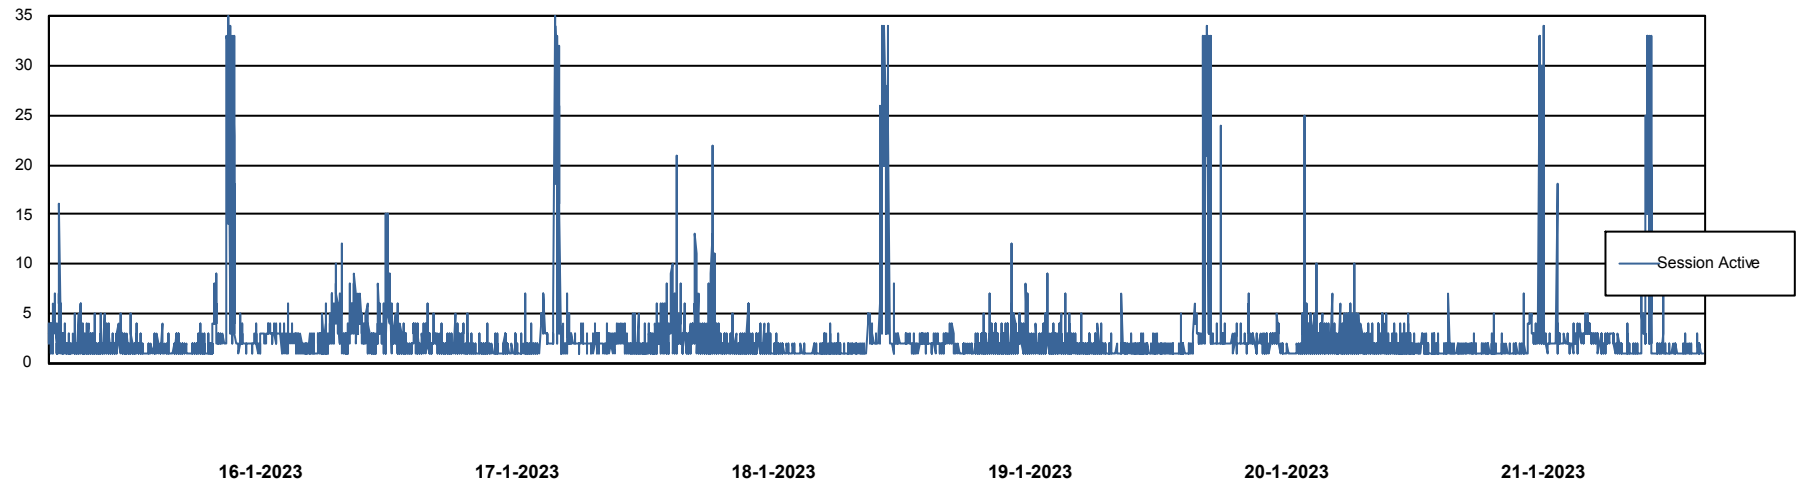

Database Performance BGGDB_Production

DB Processes Max 300
DB Sessions Max 472