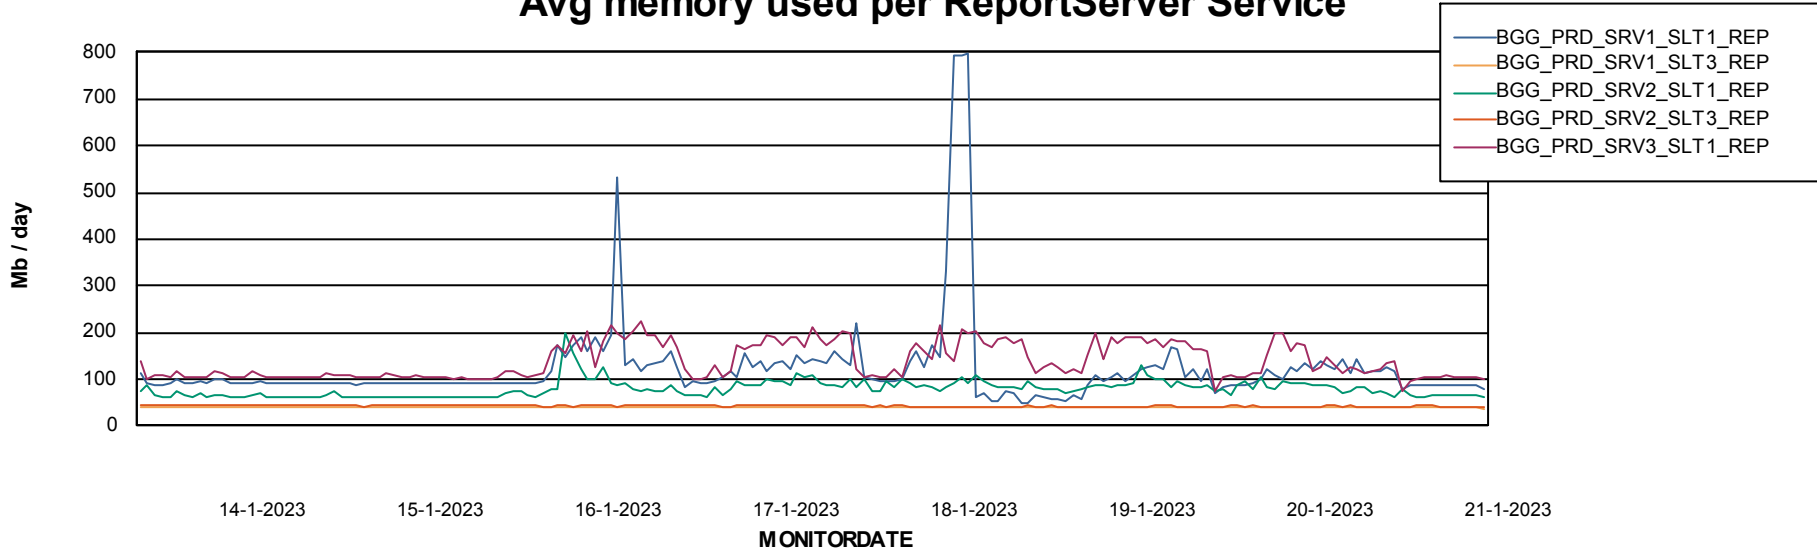

Avg memory used per ABS Server Service

Avg users per day per ABS server

Weekly SLA Customer Report

Customer BGG_Production
Database ID 58

ABSSolute Application ReportServer Services

Avg memory used per ReportServer Service

Weekly SLA Customer Report

Customer BGG_Production
Database ID 58

ABSolute Web Component Services

Avg memory used per ABS Web component

Weekly SLA Customer Report

Customer BGG_Production
Database ID 58

Disaster per ABS component