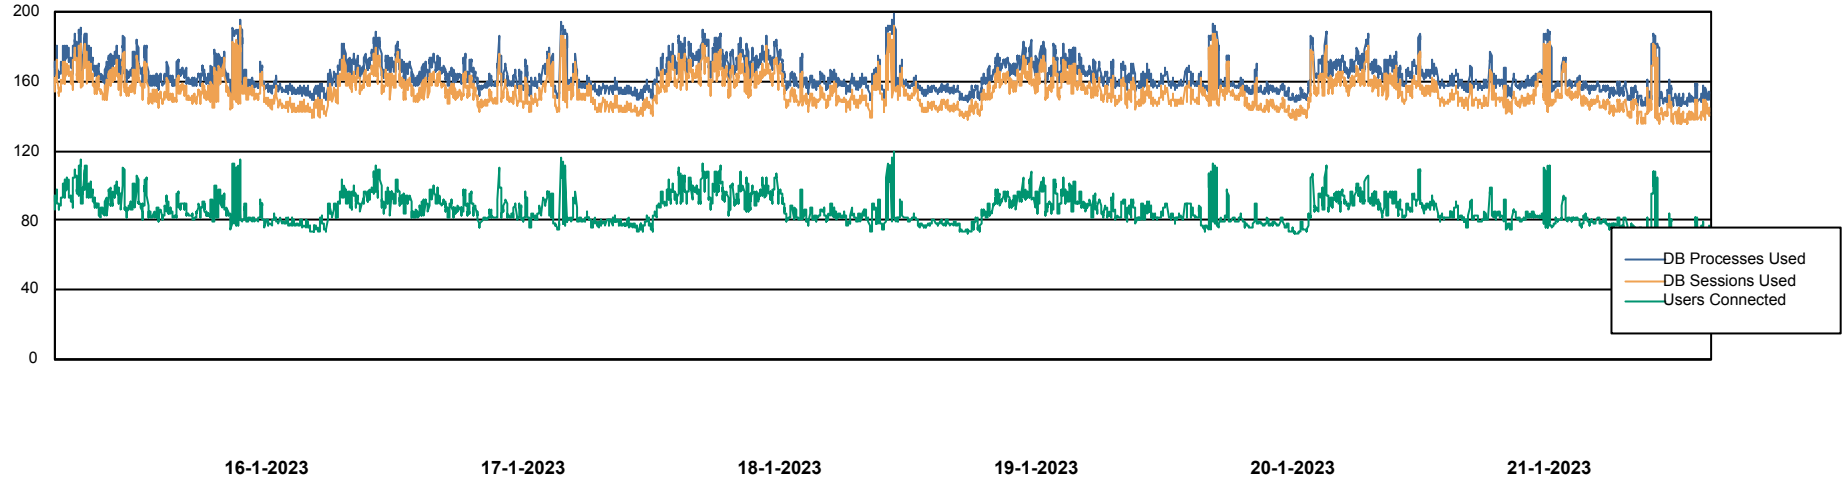

Database Performance BGGDB_Production

DB Processes Max 300
DB Sessions Max 472