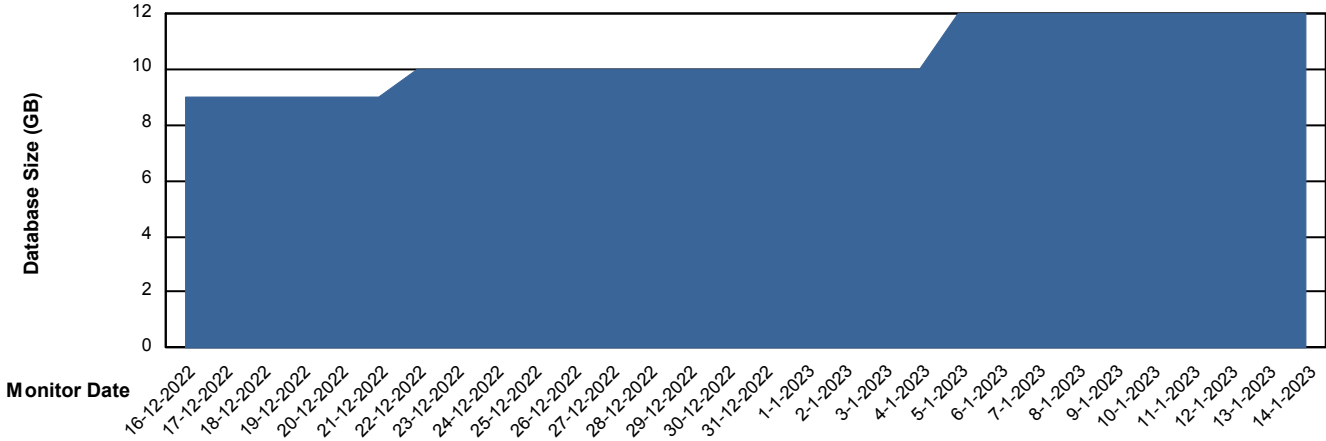

DATABASE SIZE XMX_PROD_ABSDB01_PRDB

Database growth over last month