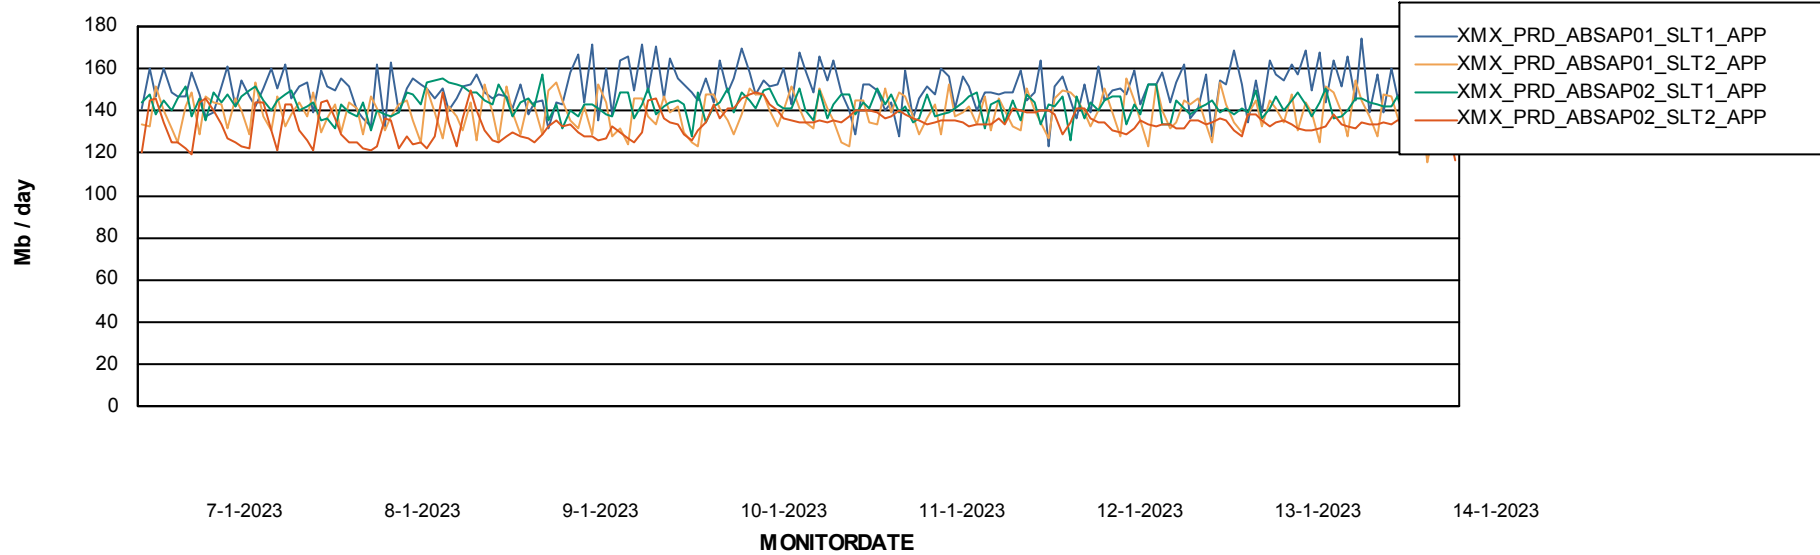

ABSolute Application Server Services

Avg memory used per ABS Server Service