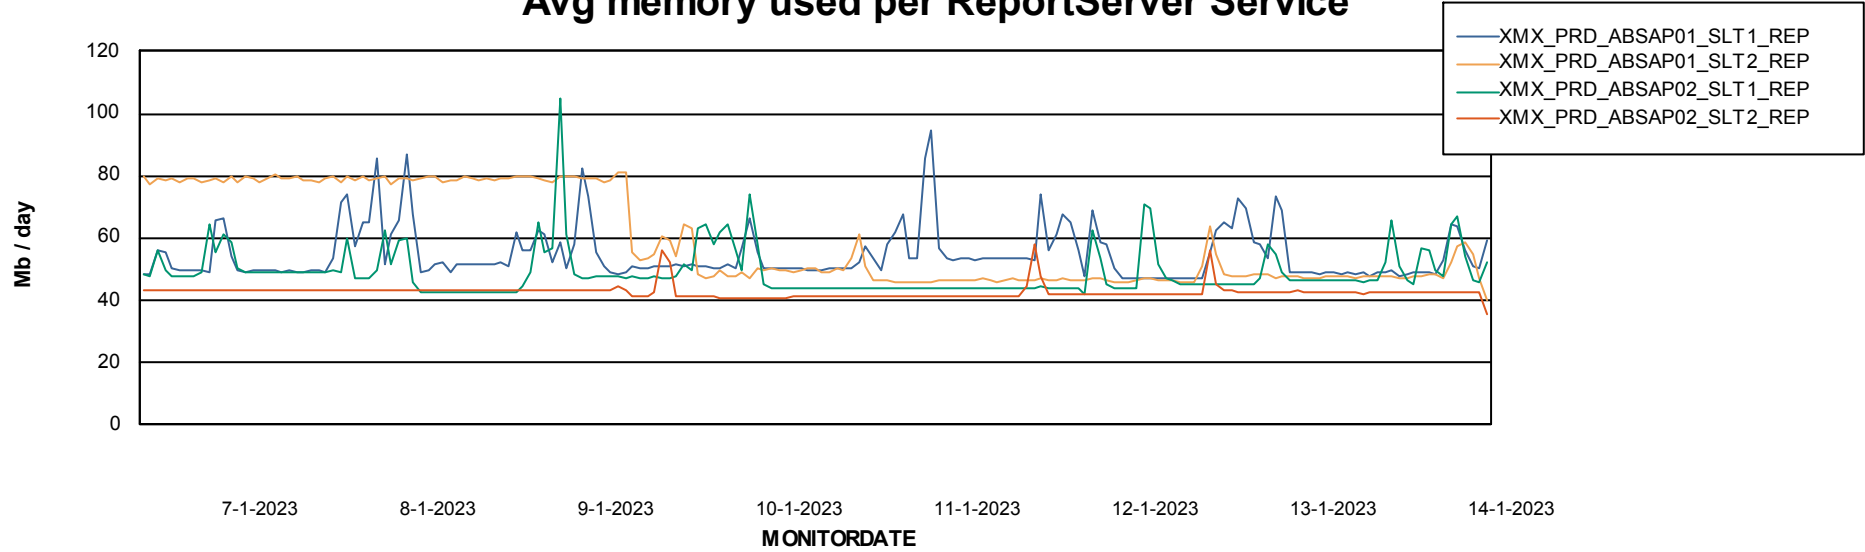

ABSSolute Application ReportServer Services

Avg memory used per ReportServer Service