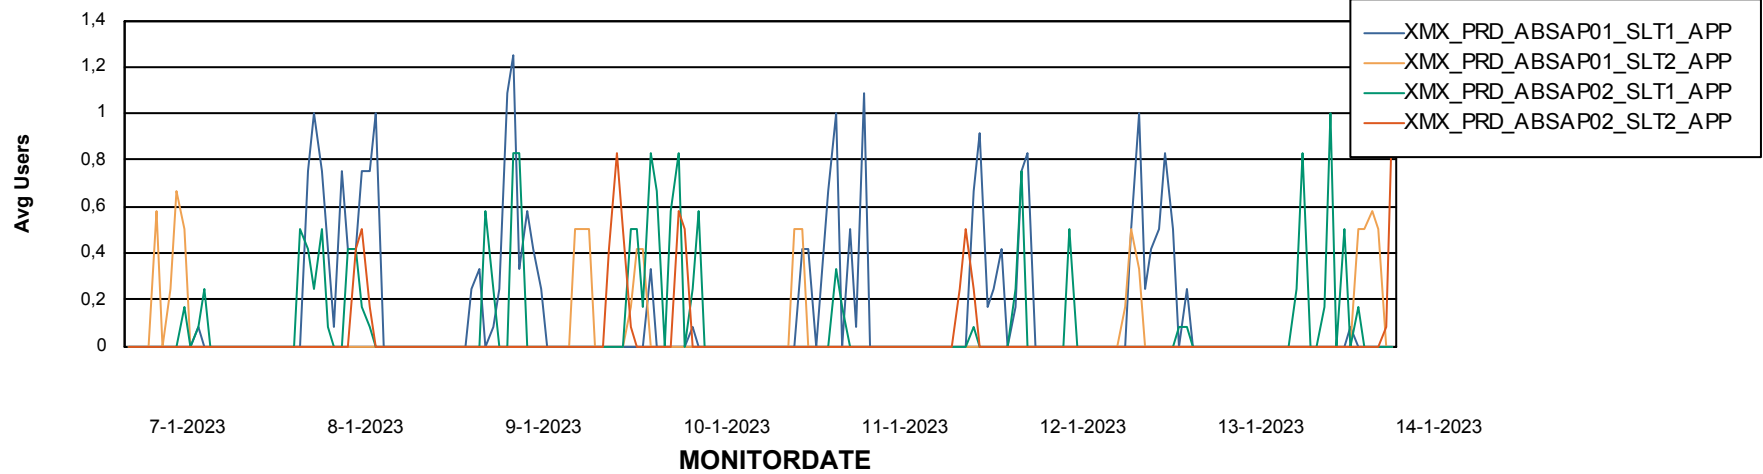

Avg users per day per ABS server