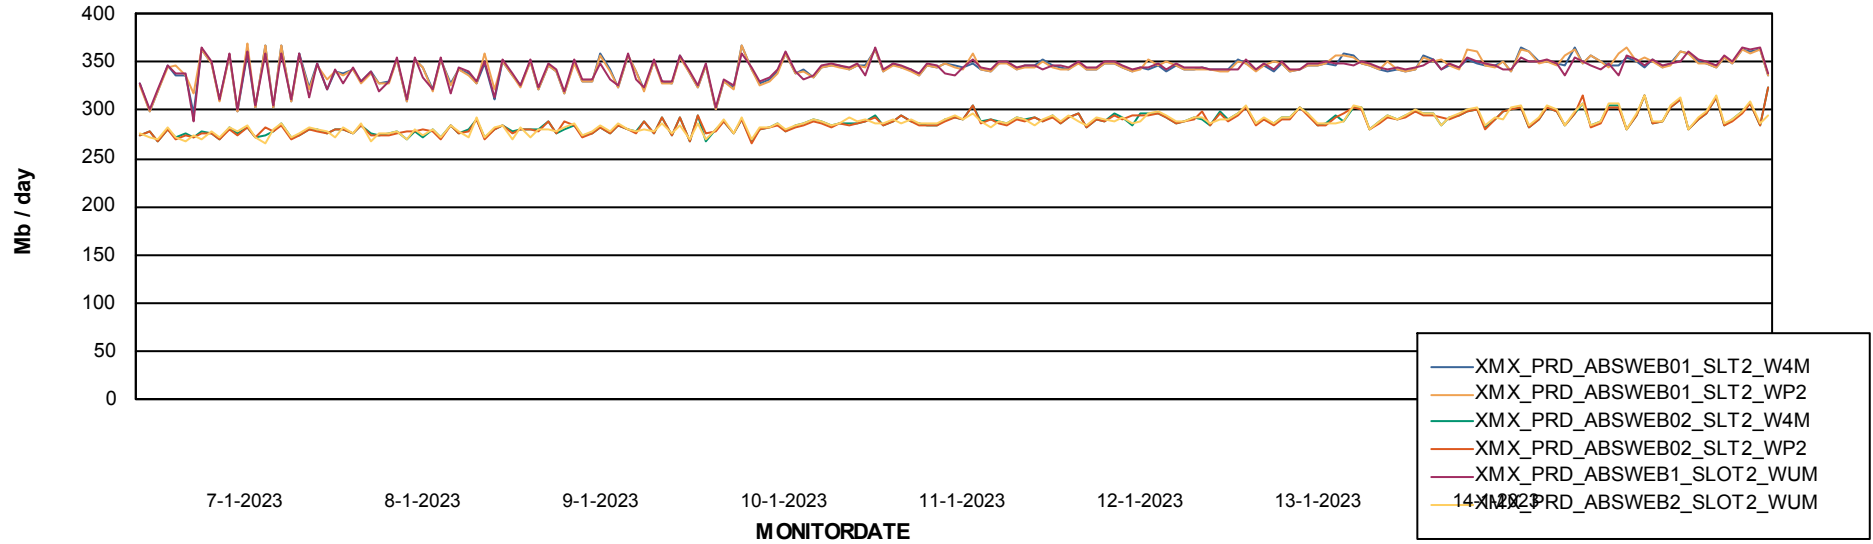

ABSSolute Web Component Services

Avg memory used per ABS Web component