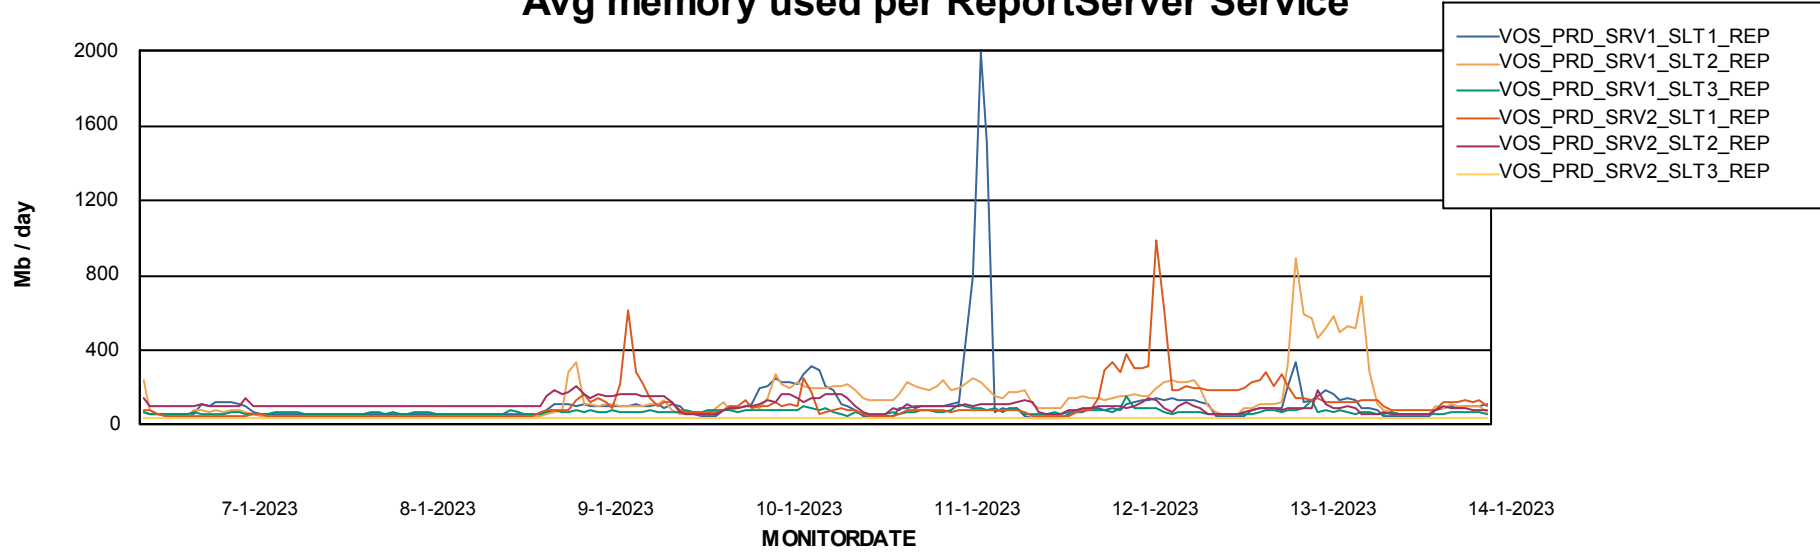

ABSSolute Application ReportServer Services

Avg memory used per ReportServer Service