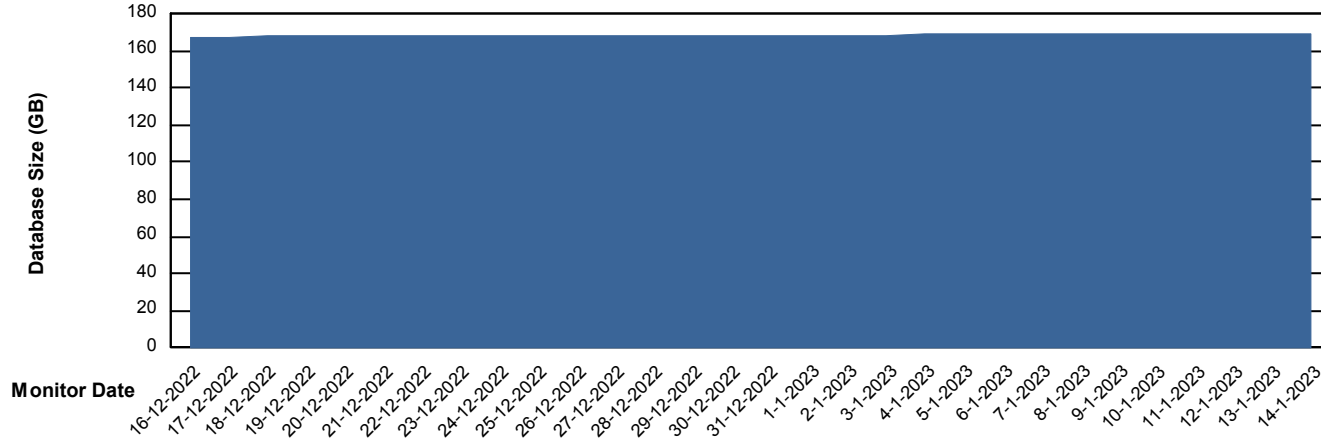

DATABASE SIZE VOSDB_BI

Database growth over last month