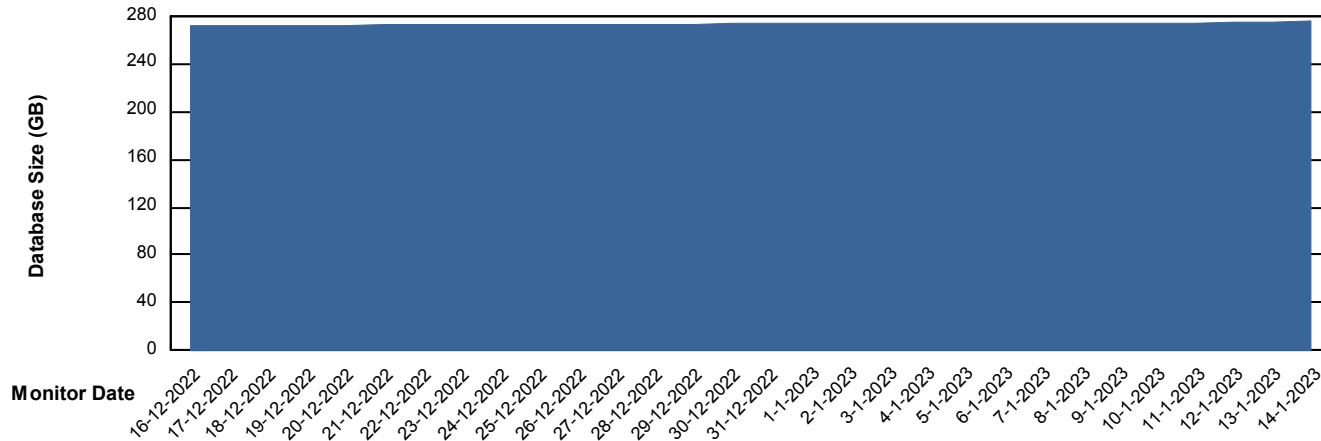

# Weekly SLA Customer Report

Customer VOS\_Production  
Database ID 143

DATABASE SIZE VOSDB\_BI

### Database growth over last month

DATABASE SIZE VOSDB\_Production

### Database growth over last month