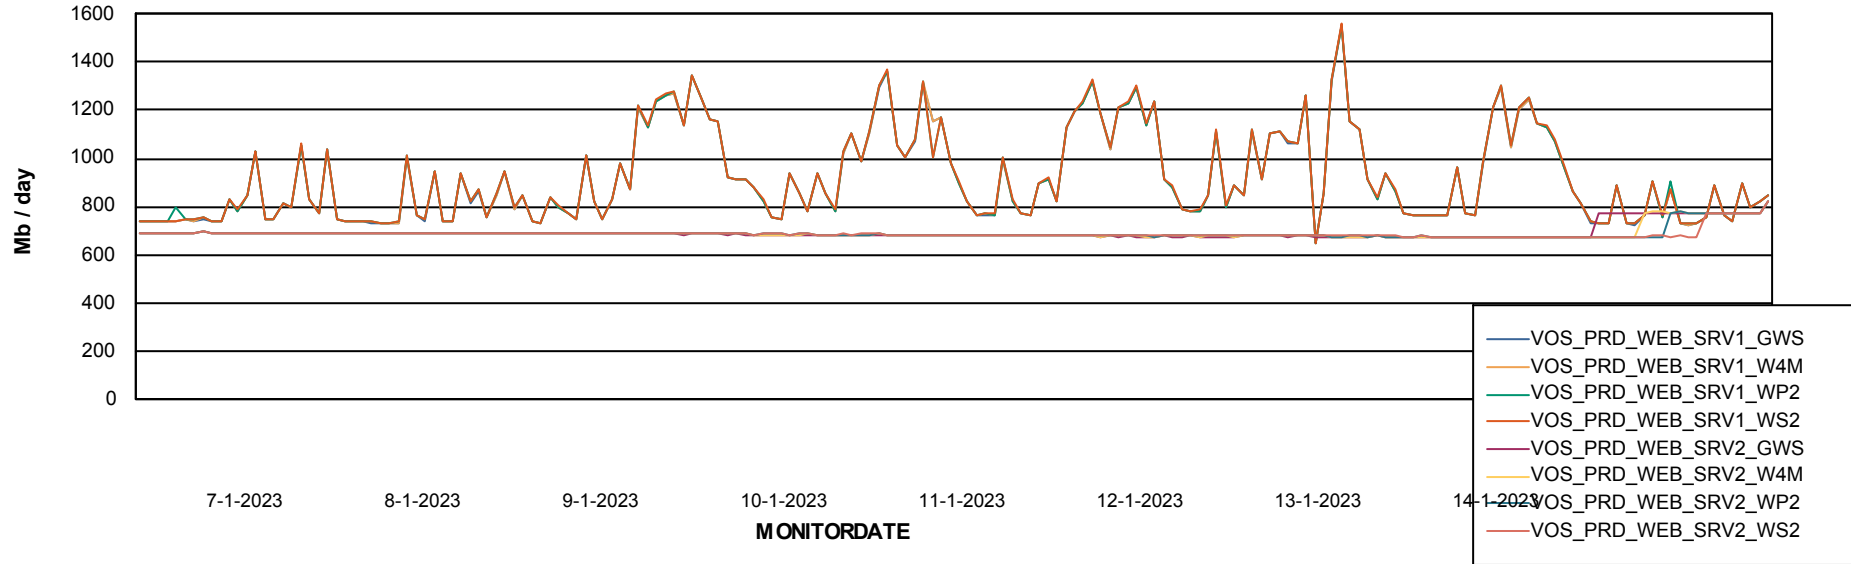

ABSSolute Web Component Services

Avg memory used per ABS Web component