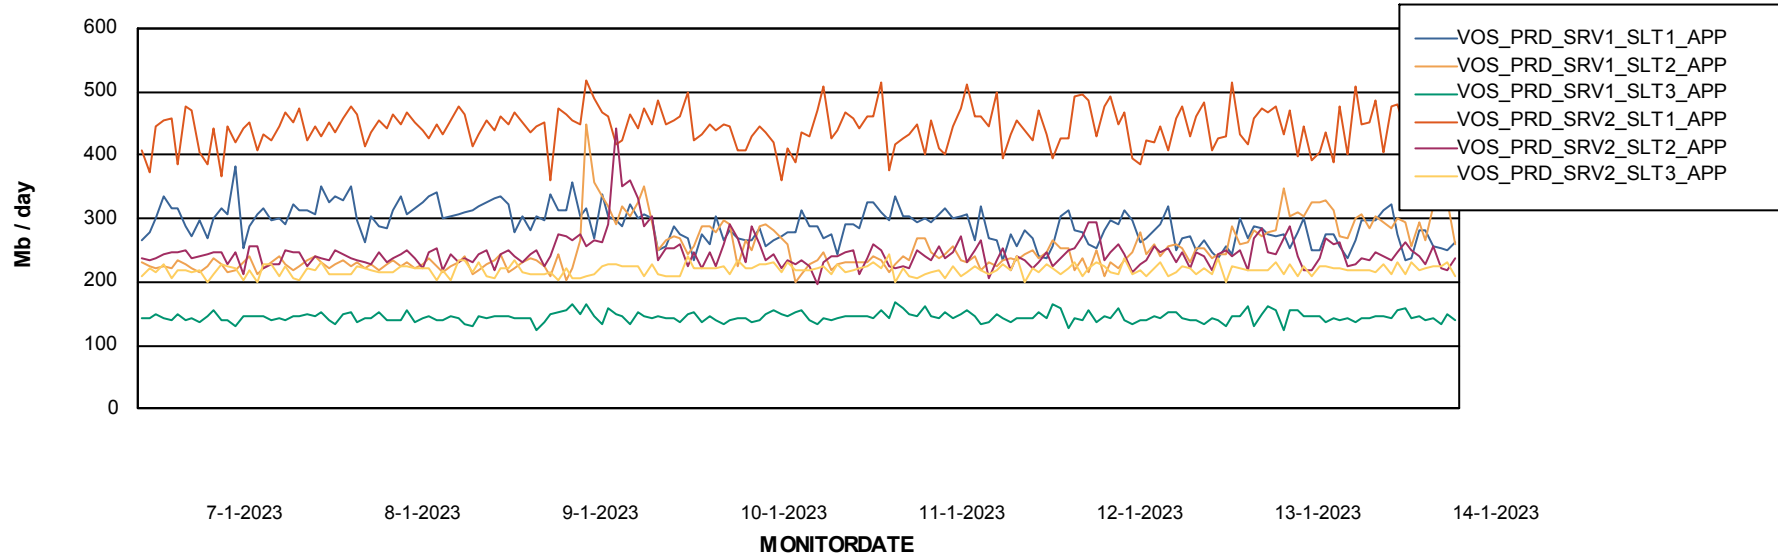

ABSSolute Application Server Services

Avg memory used per ABS Server Service