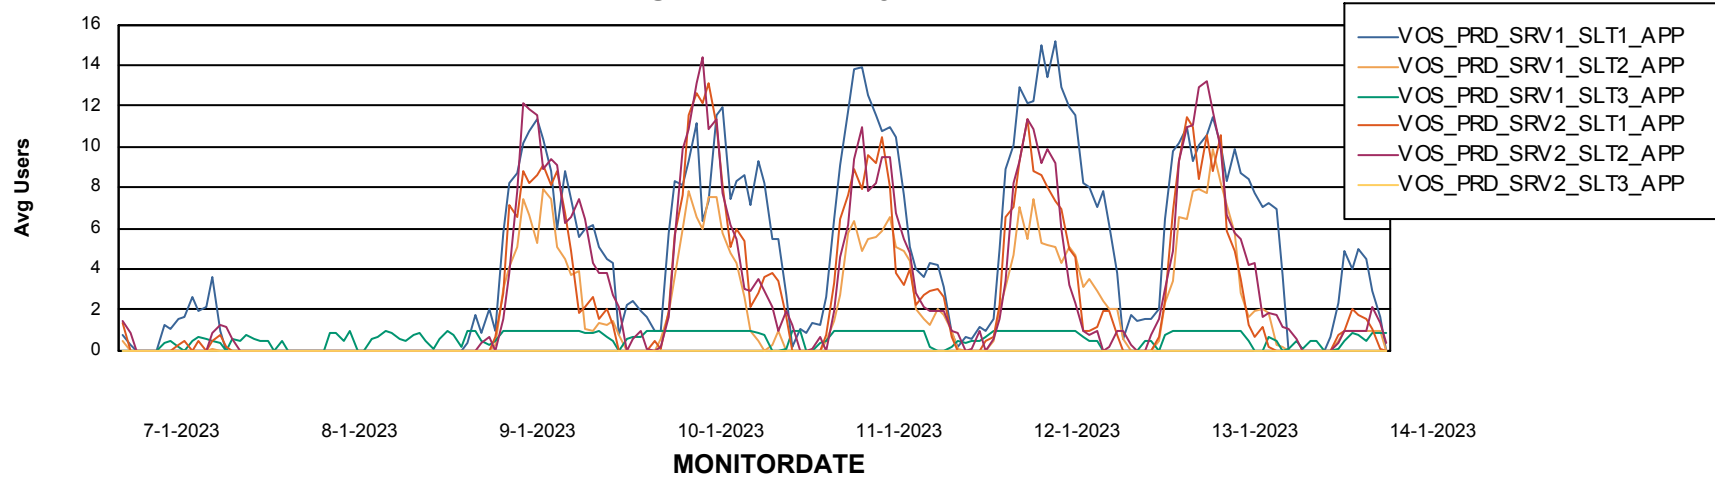

Avg users per day per ABS server