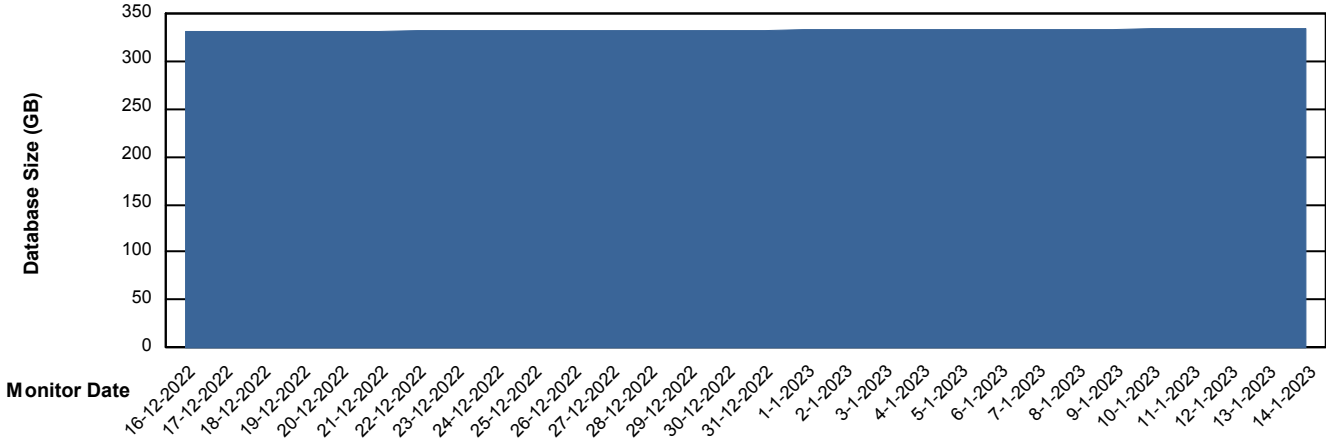

Weekly SLA Customer Report

Customer VEN_Production
Database ID 35

Database Performance VENDB_Production

Weekly SLA Customer Report

Customer VEN_Production
Database ID 35

Database Performance VENDB_Standby

DB Processes Max 300

Weekly SLA Customer Report

Customer VEN_Production
 Database ID 35

DATABASE SIZE VENDB_Production

Database growth over last month

Database Tablespace VENDB_Production

Date	Tablespace Name	Filesize (Gb)	Usedsize (Gb)	Percentage free
14-1-2023	ABSDATA	204	170	17
	INDX	186	155	17
13-1-2023	ABSDATA	204	170	17
	INDX	186	154	17
12-1-2023	ABSDATA	204	170	17
	INDX	186	154	17
11-1-2023	ABSDATA	204	170	17
	INDX	186	154	17
10-1-2023	ABSDATA	204	170	17
	INDX	186	154	17
9-1-2023	ABSDATA	204	170	17
	INDX	186	154	17
8-1-2023	ABSDATA	204	170	17
	INDX	186	154	17