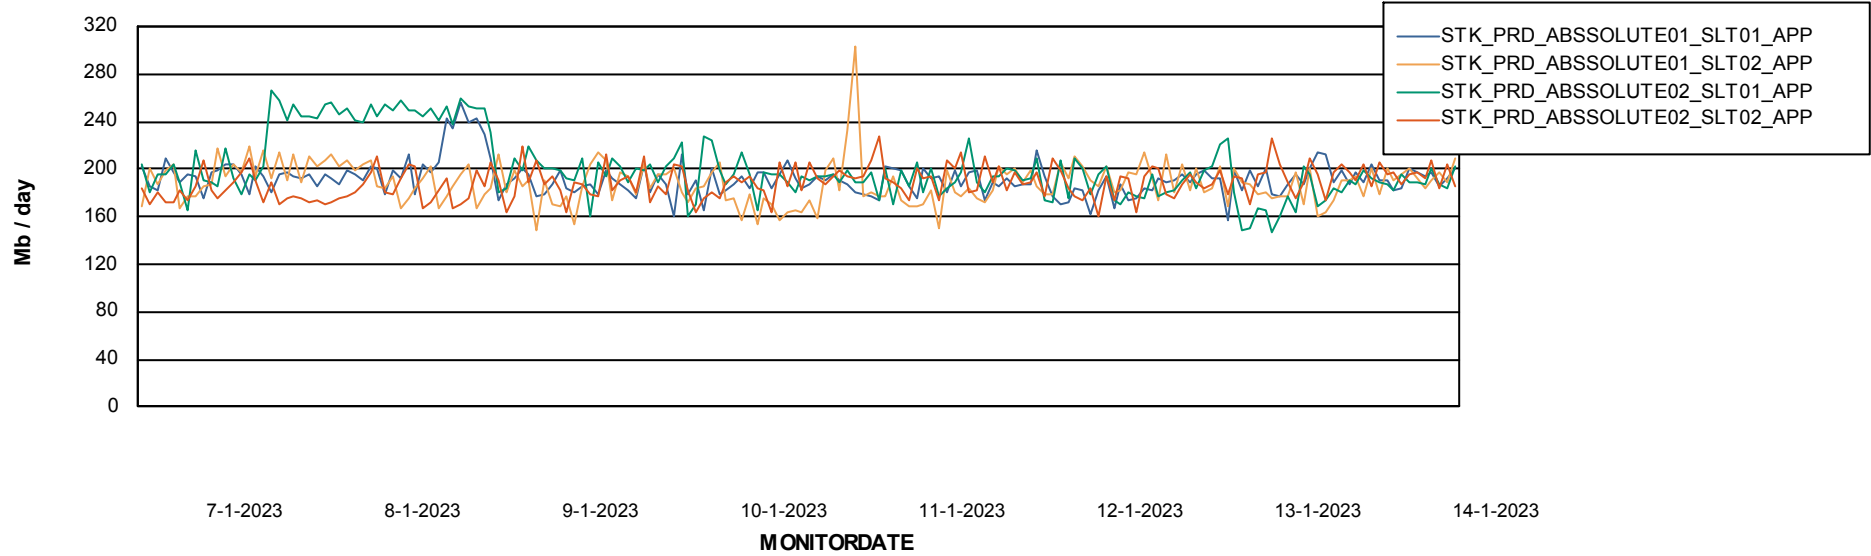

ABSSolute Application Server Services

Avg memory used per ABS Server Service