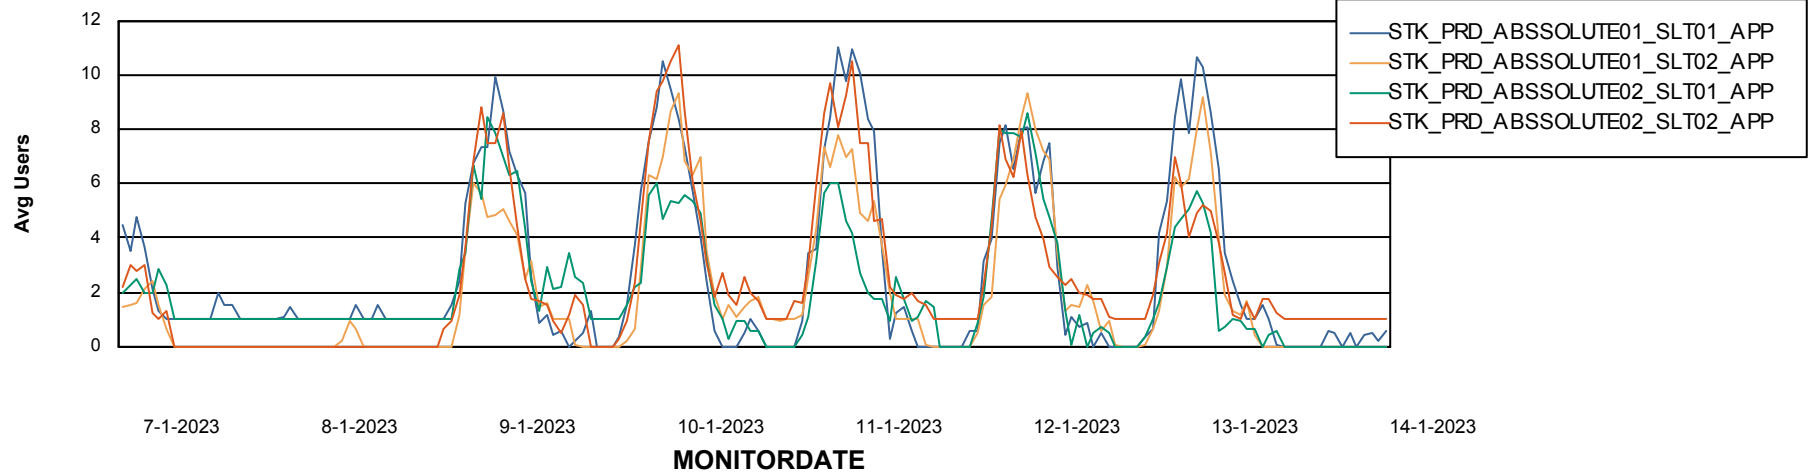

Avg users per day per ABS server