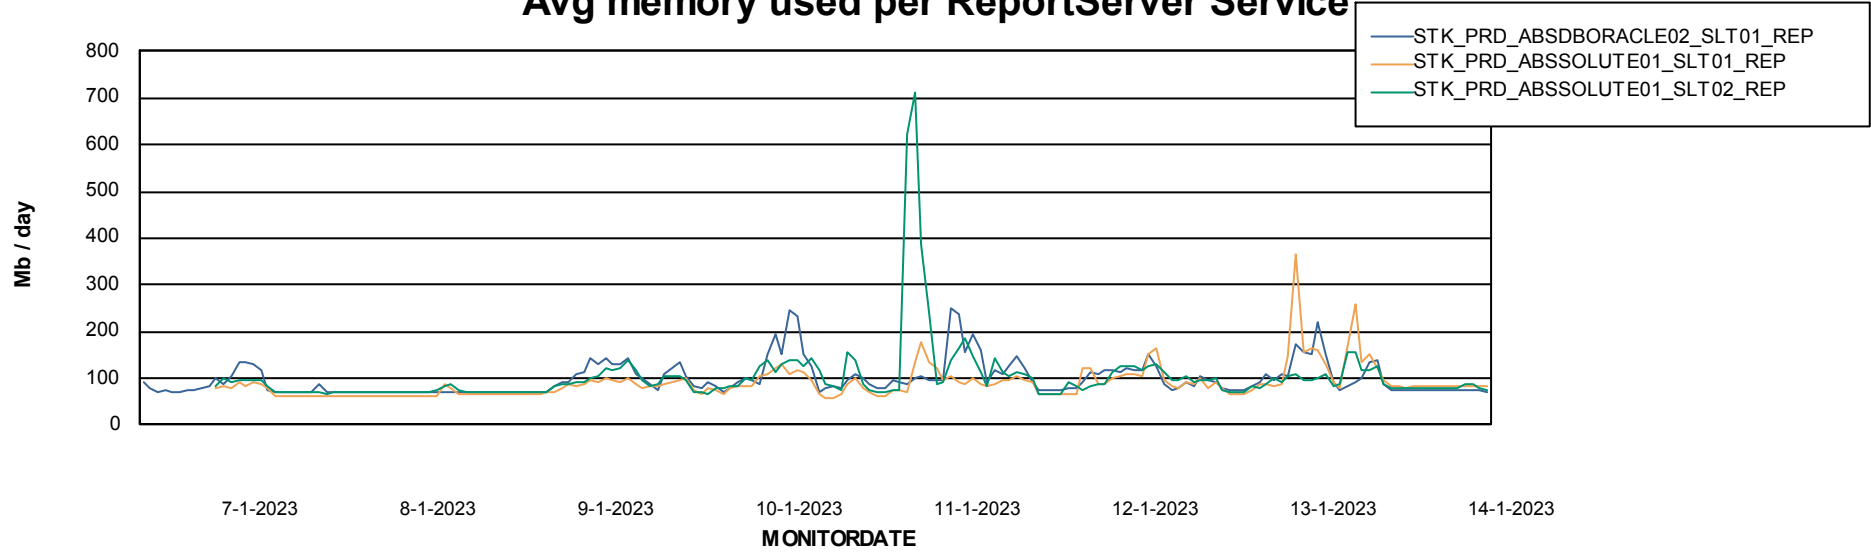

ABSSolute Application ReportServer Services

Avg memory used per ReportServer Service