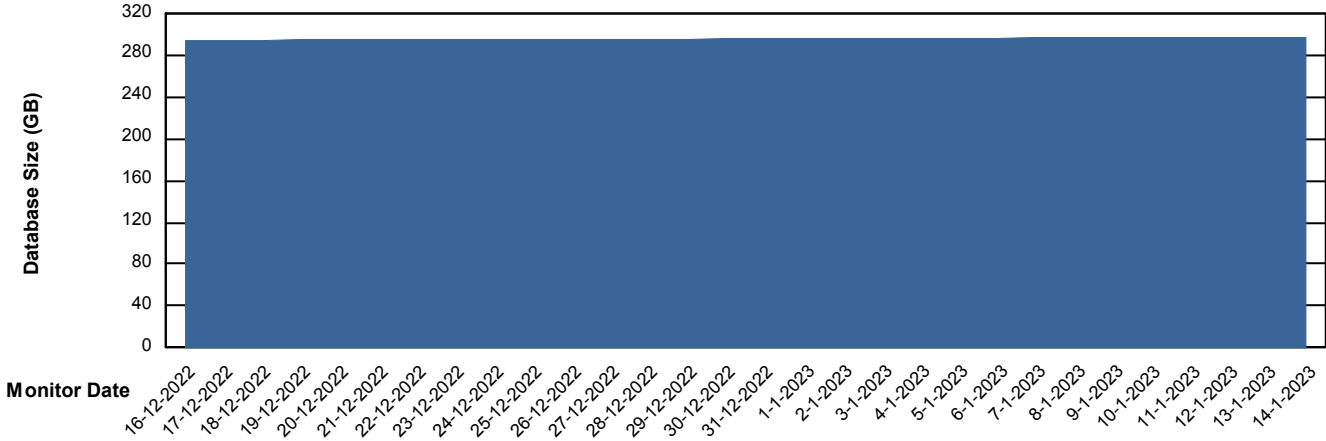

DATABASE SIZE STKDB_Production

Database growth over last month