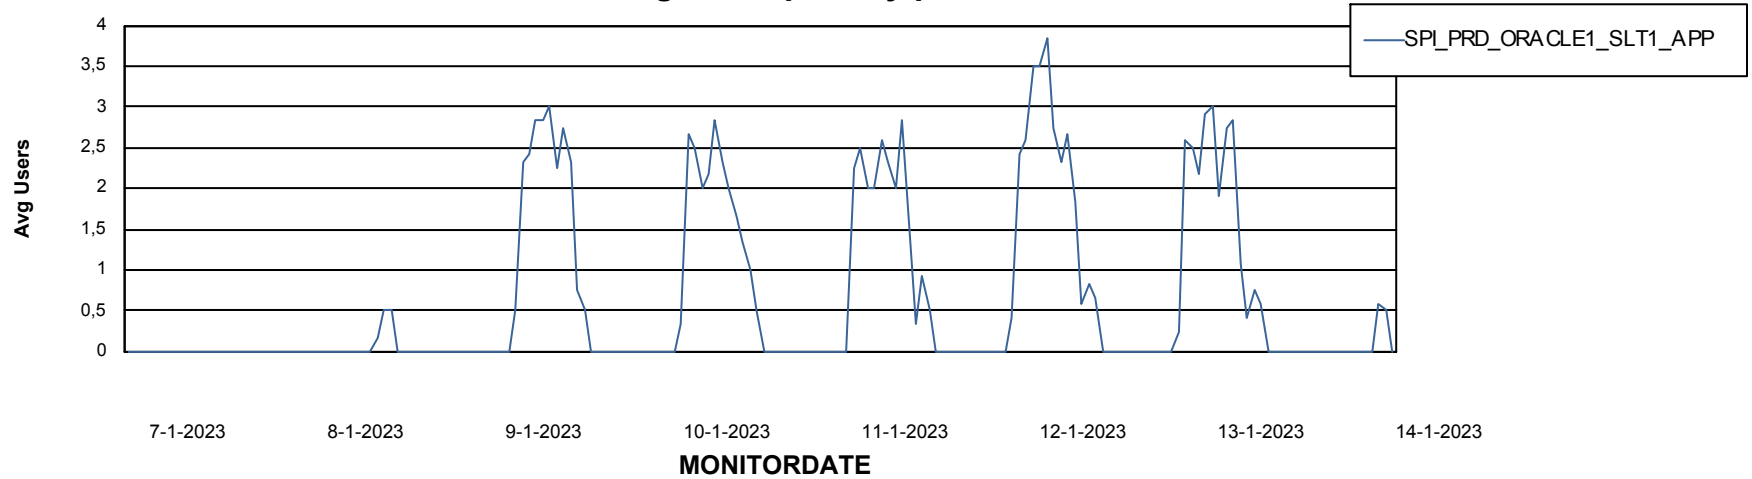

Avg users per day per ABS server