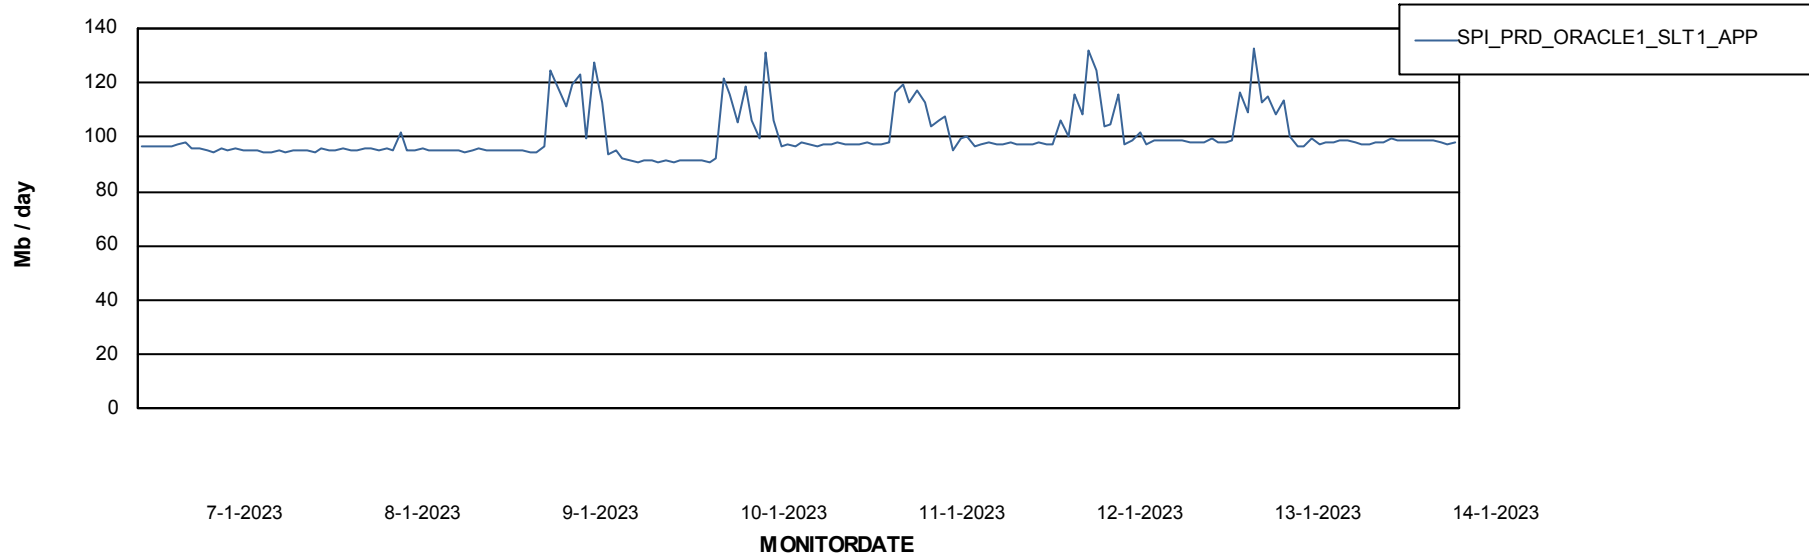

ABSSolute Application Server Services

Avg memory used per ABS Server Service