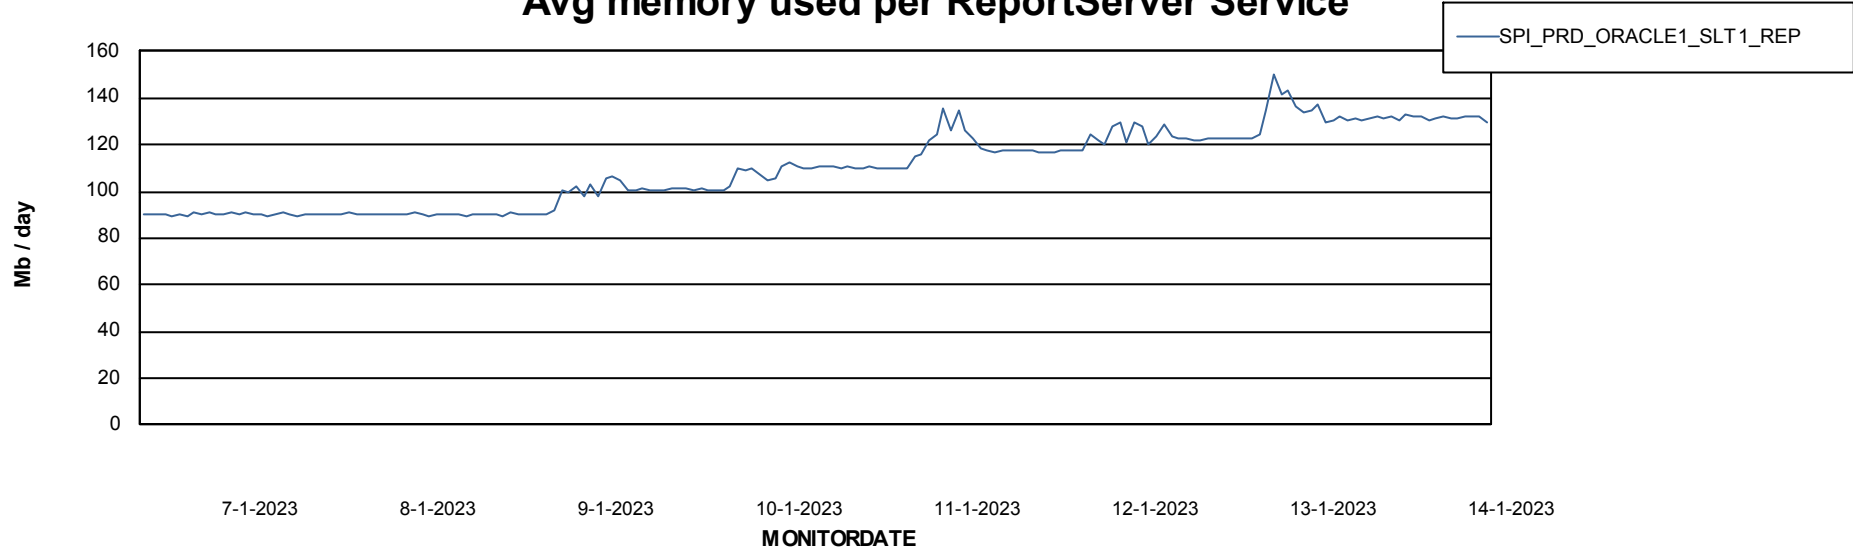

ABSSolute Application ReportServer Services

Avg memory used per ReportServer Service