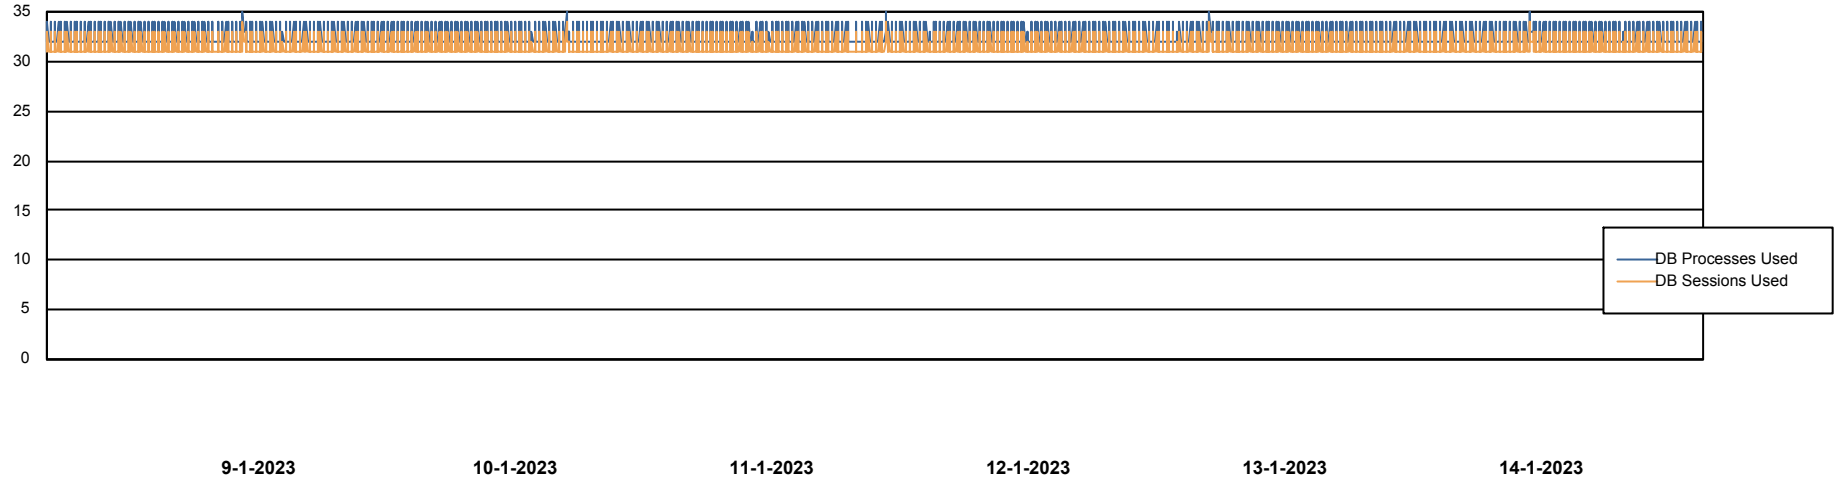

# Weekly SLA Customer Report

Customer SPI\_Production  
Database ID 49

Database Performance SPIDB\_Production

DB Processes Max 500

# Weekly SLA Customer Report

Customer SPI\_Production  
Database ID 49

Database Performance SPIDB\_Standby

DB Processes Max 500