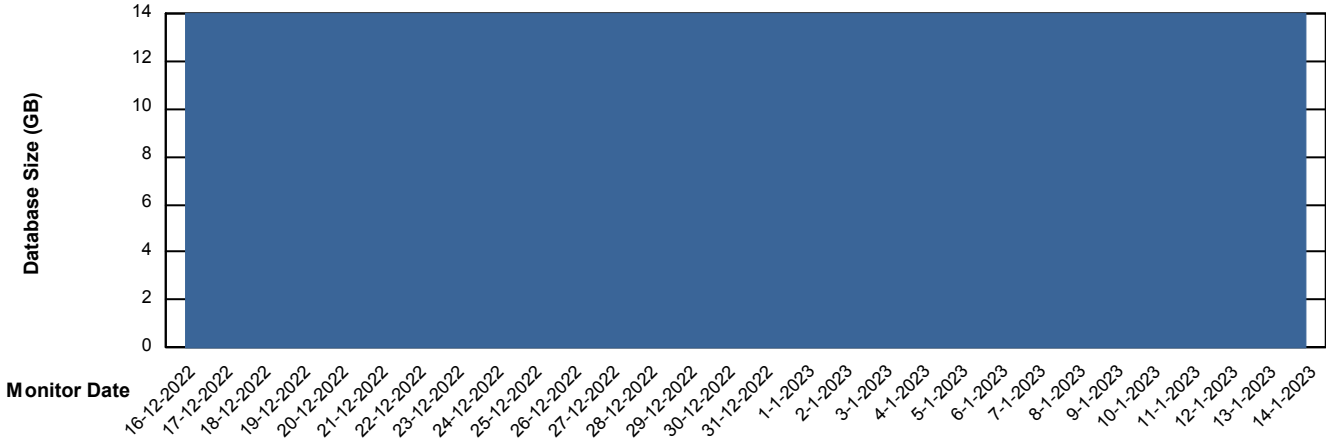

# Weekly SLA Customer Report

Customer SPI\_Production  
Database ID 49

Database Performance SPIDB\_Standby

DB Processes Max 500

# Weekly SLA Customer Report

Customer SPI\_Production  
 Database ID 49

DATABASE SIZE SPIDB\_Production

Database growth over last month

Database Tablespace SPIDB\_Production

Date	Tablespace Name	Filesize (Gb)	Usedsize (Gb)	Percentage free
14-1-2023	ABSDATA	5	3	49
	INDX	8	4	46
13-1-2023	ABSDATA	5	3	49
	INDX	8	4	46
12-1-2023	ABSDATA	5	3	49
	INDX	8	4	46
11-1-2023	ABSDATA	5	3	49
	INDX	8	4	46
10-1-2023	ABSDATA	5	3	49
	INDX	8	4	46
9-1-2023	ABSDATA	5	3	49
	INDX	8	4	46
8-1-2023	ABSDATA	5	3	49
	INDX	8	4	46