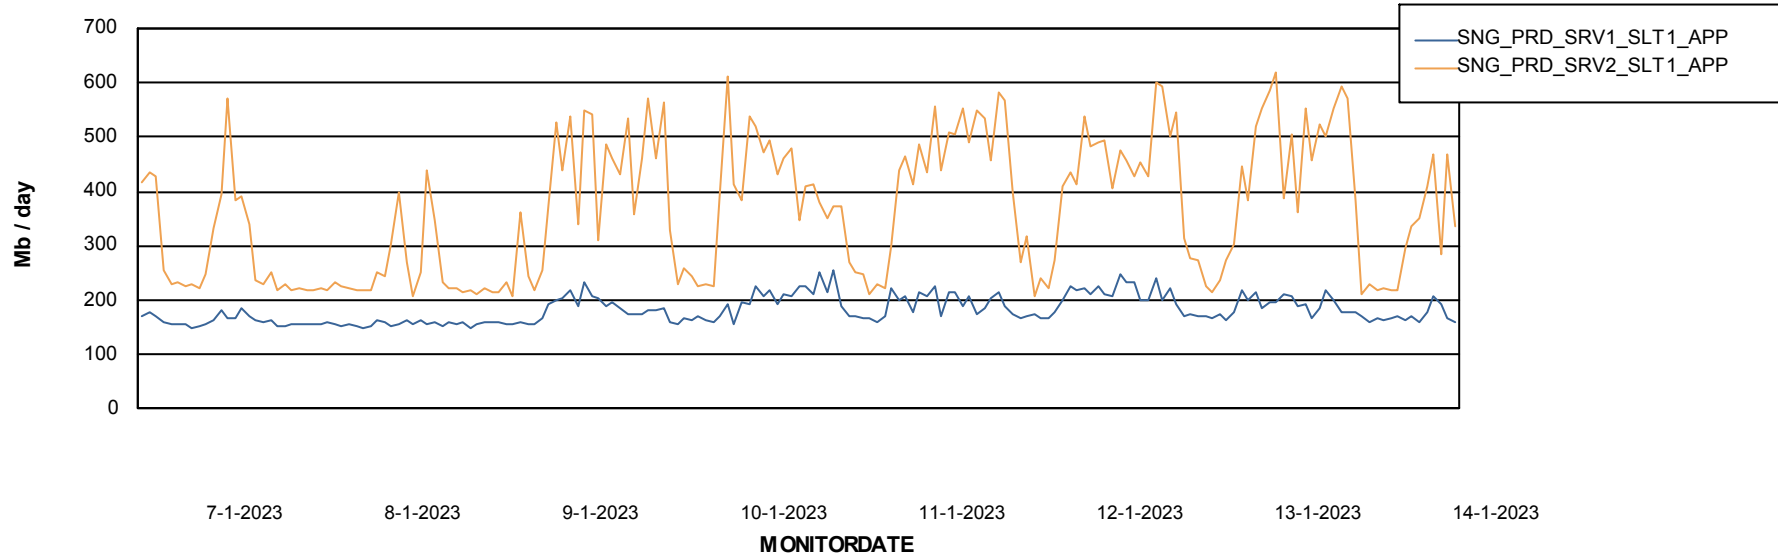

ABSSolute Application Server Services

Avg memory used per ABS Server Service