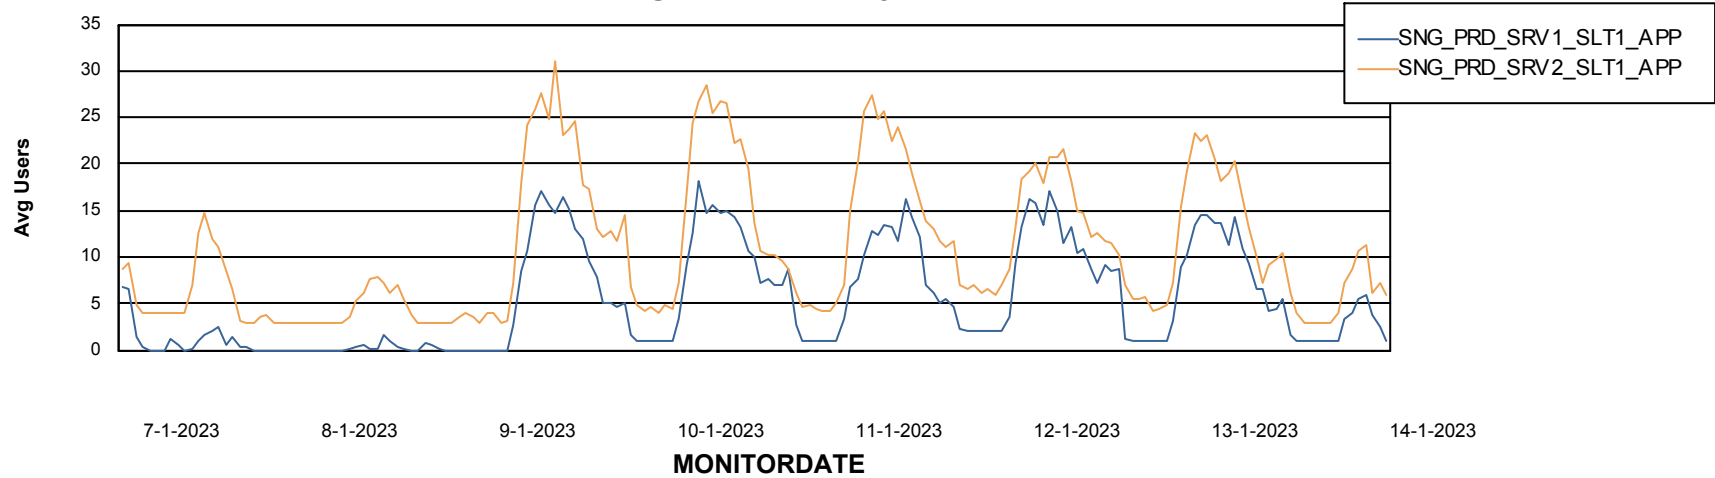

Avg users per day per ABS server