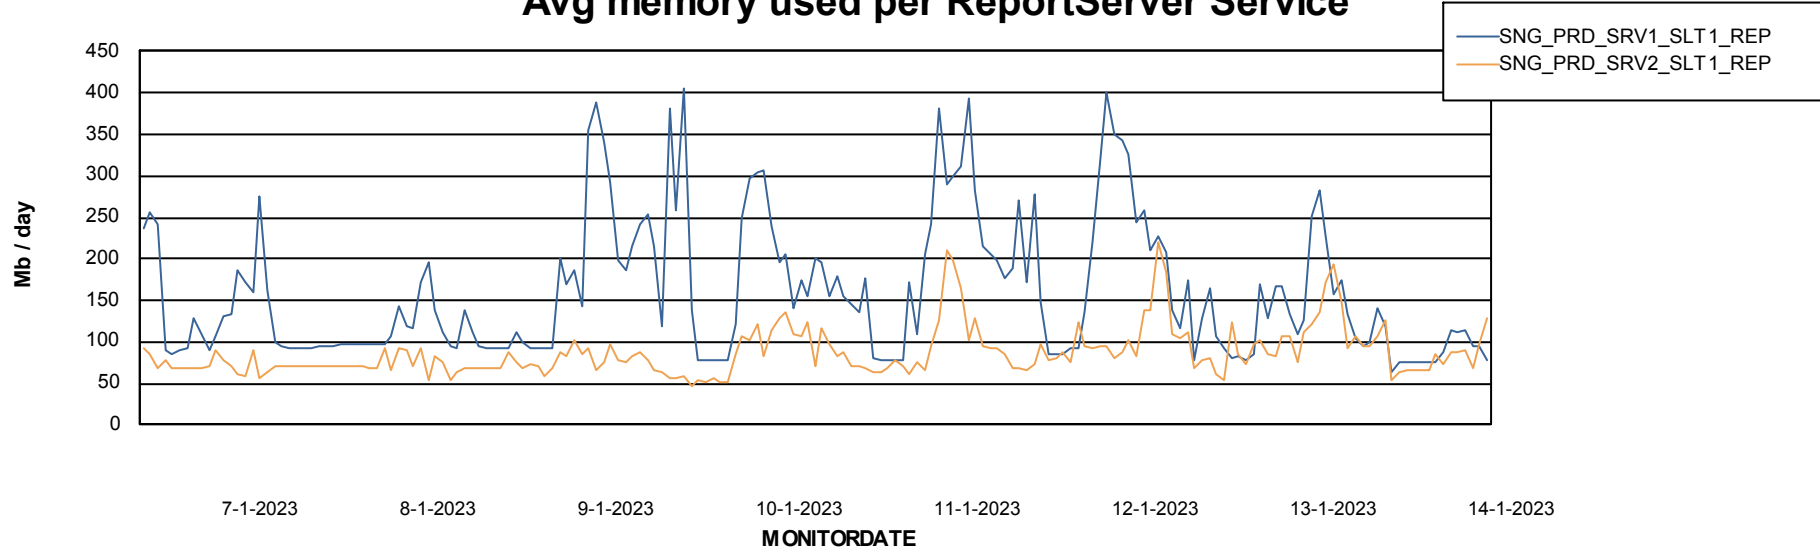

ABSSolute Application ReportServer Services

Avg memory used per ReportServer Service