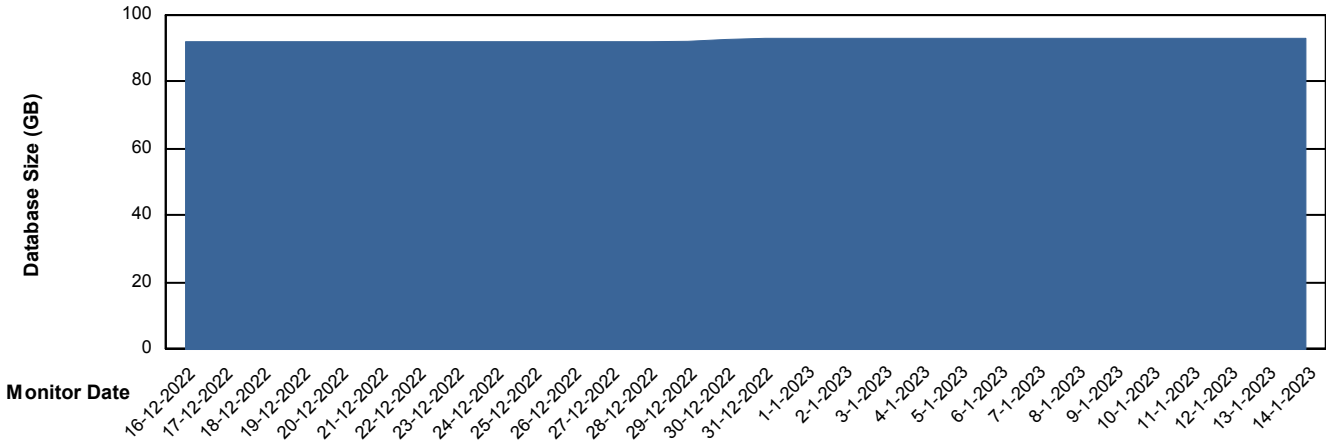

Database Performance RSS_DB_Standby (2020)

DB Processes Max 300
DB Sessions Max 472

Weekly SLA Customer Report

Customer RSS Production
 Database ID 52

DATABASE SIZE RSS_DB_Primary (2020)

Database growth over last month