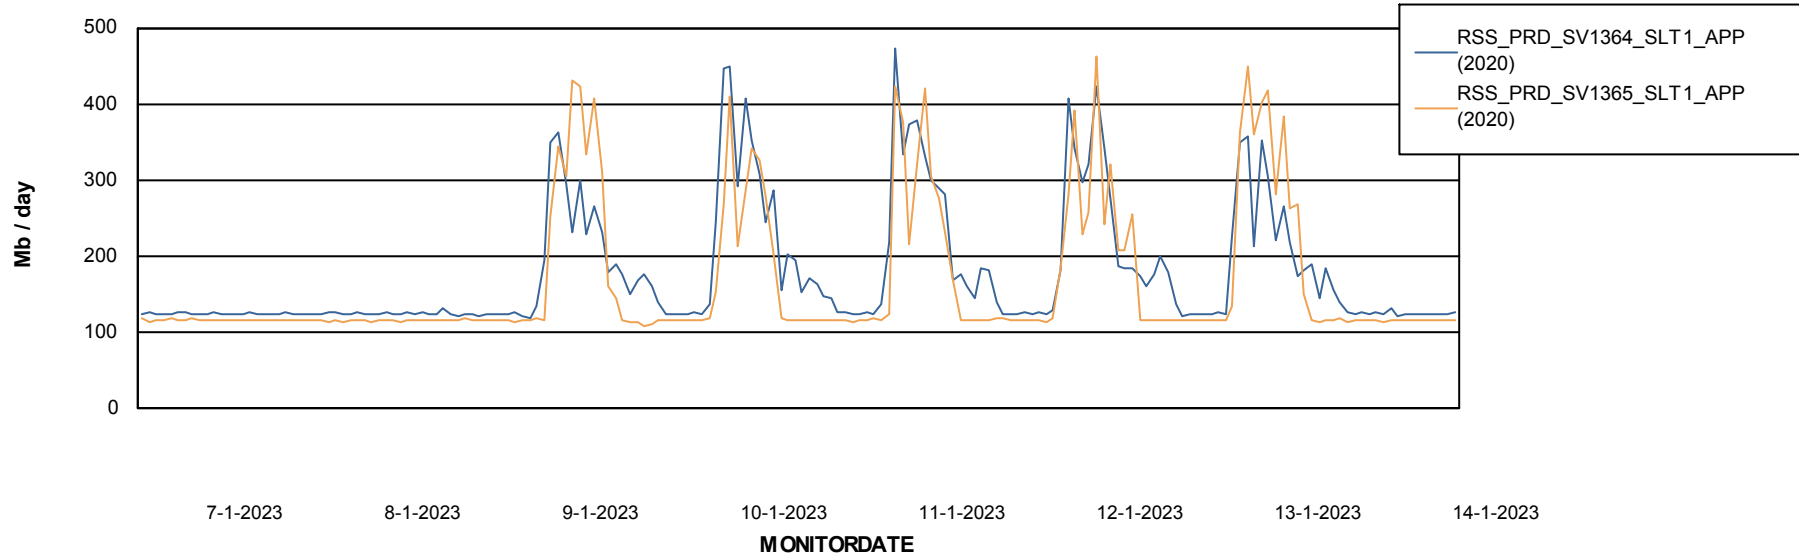

ABSSolute Application Server Services

Avg memory used per ABS Server Service