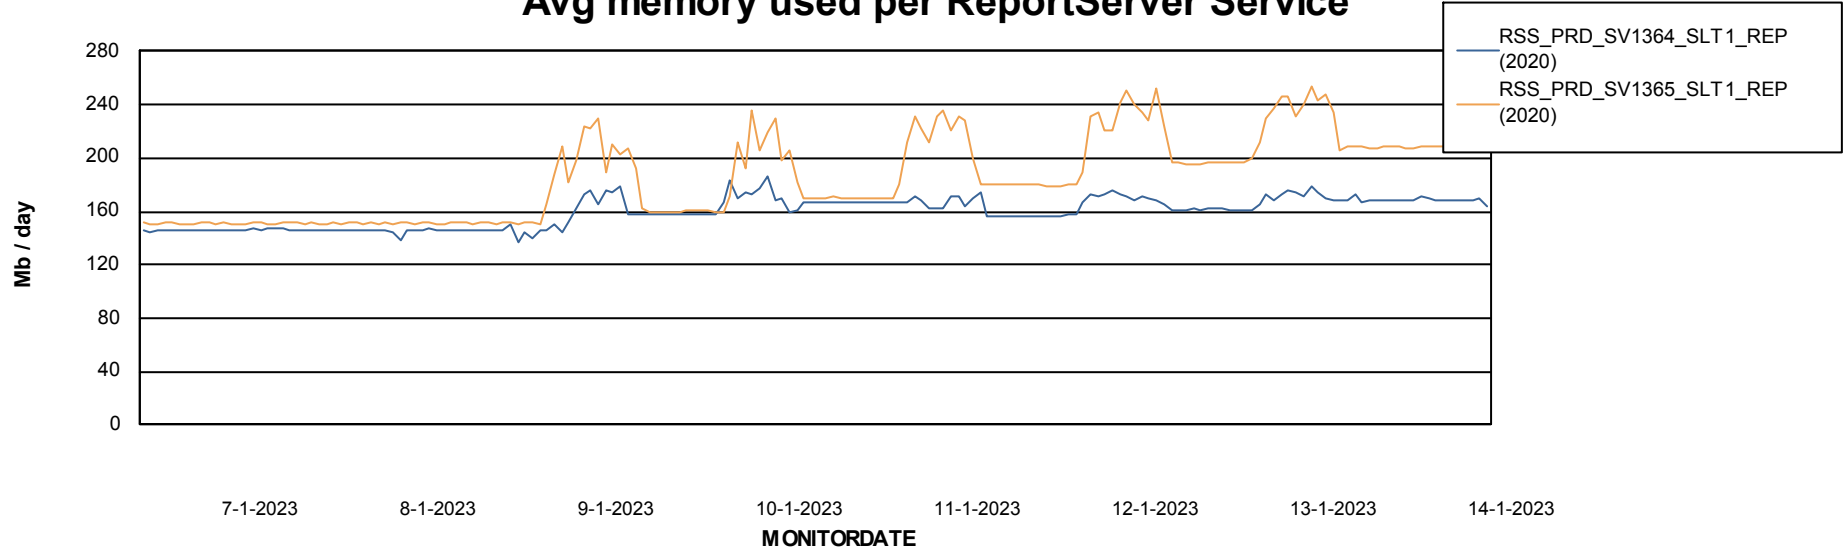

Avg memory used per ABS Server Service

Avg users per day per ABS server

Weekly SLA Customer Report

Customer RSS Production
Database ID 52

ABSSolute Application ReportServer Services

Avg memory used per ReportServer Service