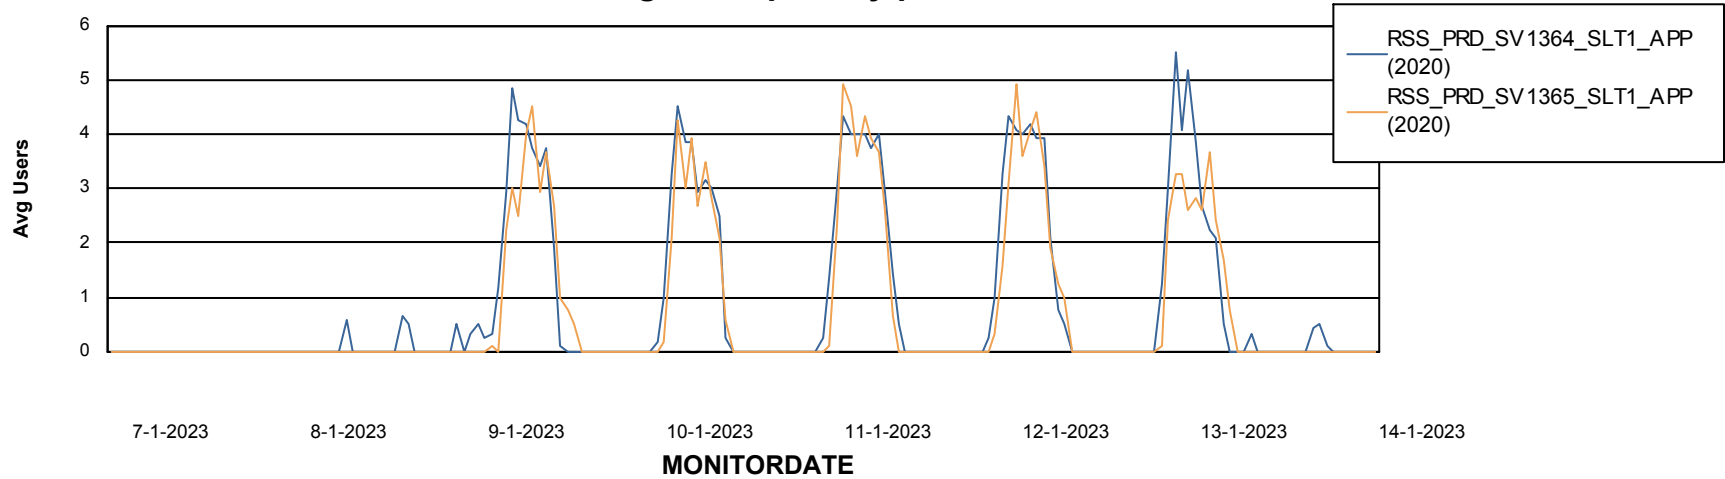

Avg users per day per ABS server