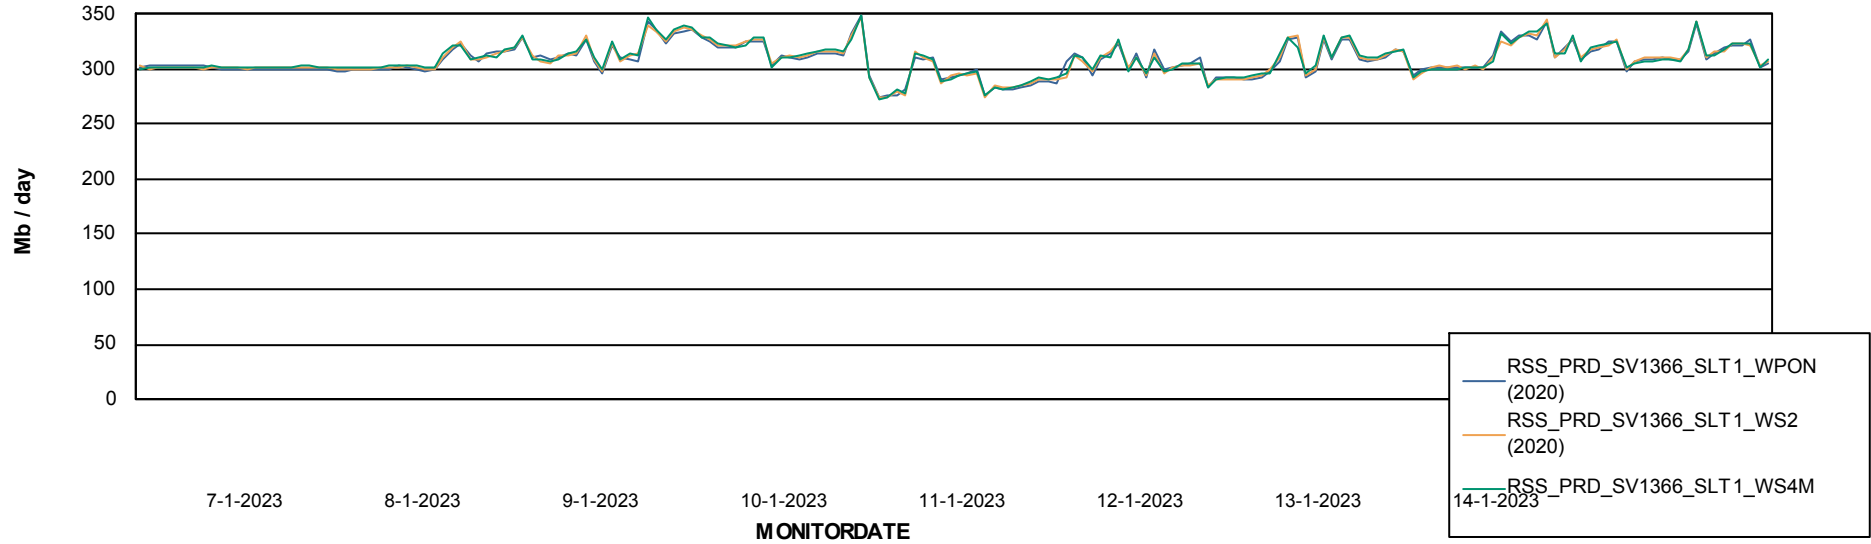

ABSSolute Web Component Services

Avg memory used per ABS Web component