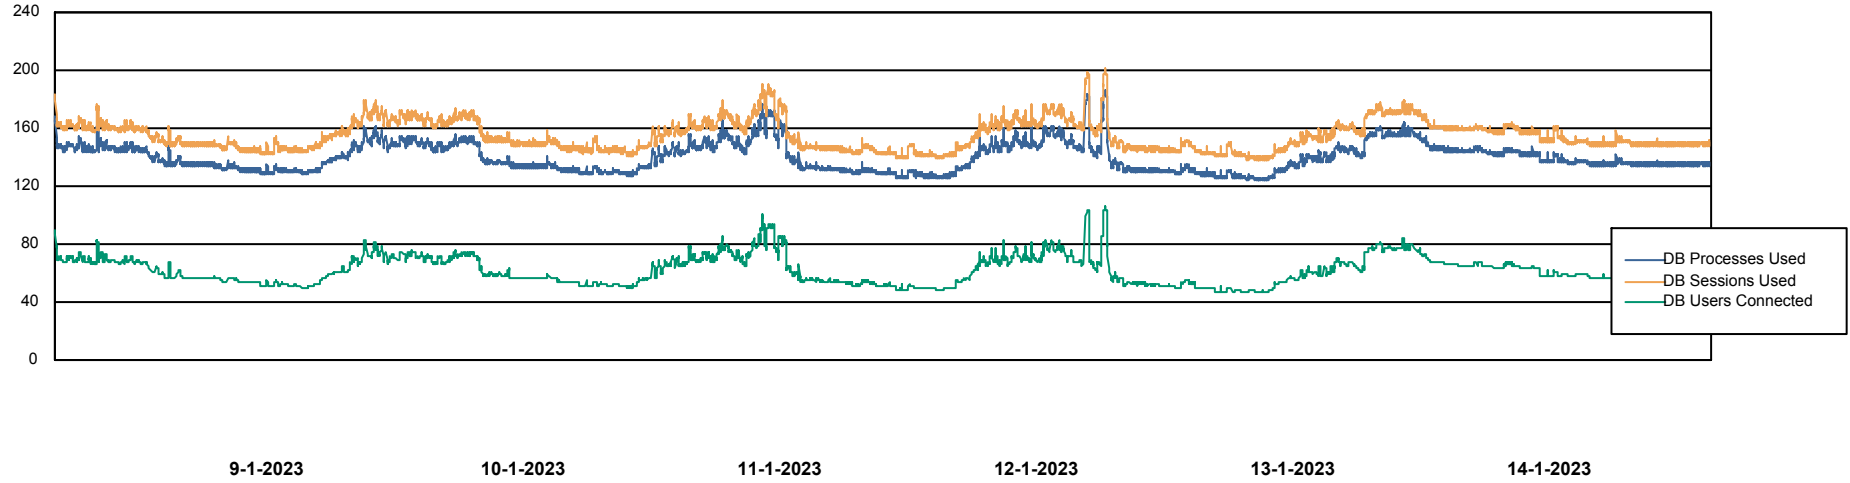

Harddisk Usage RFL_STB

	Free disk space on C: (%)	Total disk space on C: (Gb)	Used disk space on C: (Gb)	Free disk space on D: (%)	Total disk space on D: (Gb)	Used disk space on D: (Gb)	Free disk space on E: (%)	Total disk space on E: (Gb)	Used disk space on E: (Gb)	Free disk space on F: (%)
14-1-2023	23	195	150	72	559	156	33	559	372	80
13-1-2023	23	195	150	72	559	156	33	559	372	80
12-1-2023	23	195	150	72	559	156	33	559	372	80
11-1-2023	23	195	150	72	559	156	33	559	372	80
10-1-2023	23	195	150	72	559	156	33	559	372	79
9-1-2023	23	195	150	72	559	156	33	559	372	79
8-1-2023	23	195	150	72	559	156	33	559	372	80

Weekly SLA Customer Report

Customer RFL_Production
Database ID 36

Database Performance RFLDB_Production

Weekly SLA Customer Report

Customer RFL_Production
Database ID 36

Database Performance RFLDB_Standby

DB Processes Max 1,000