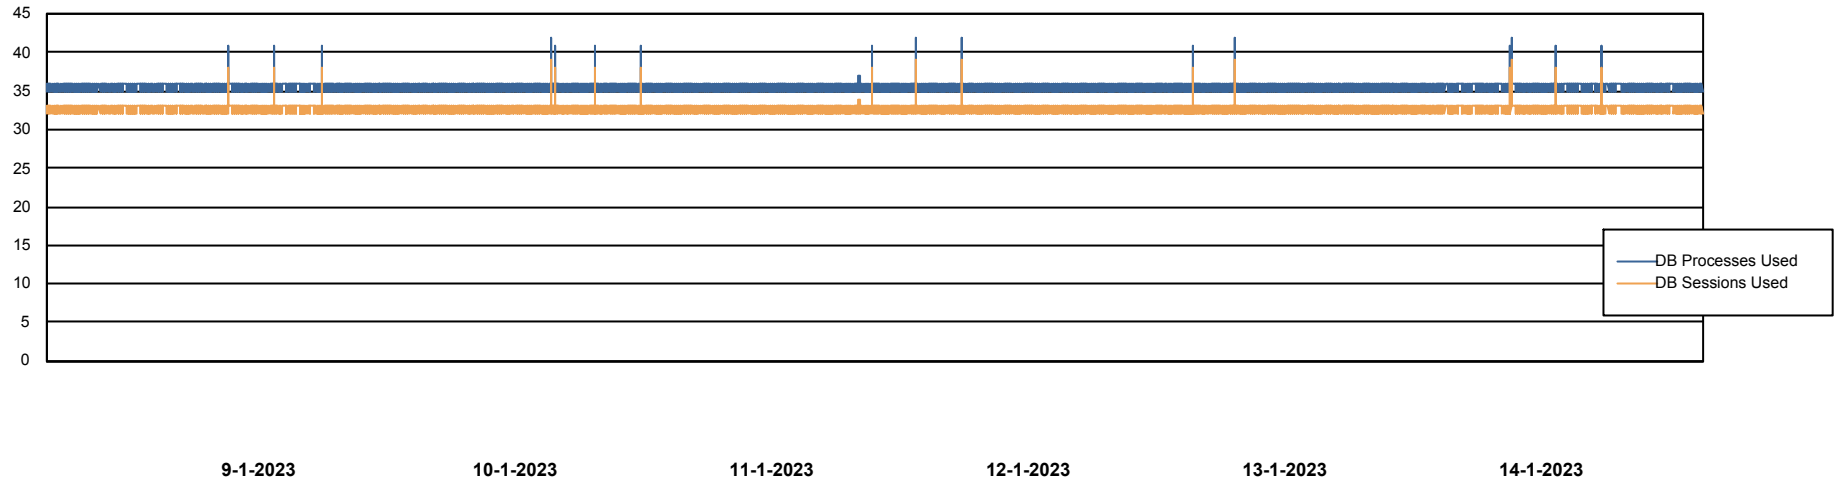

Weekly SLA Customer Report

Customer RFL_Production
Database ID 36

Database Performance RFLDB_Production

Weekly SLA Customer Report

Customer RFL_Production
Database ID 36

Database Performance RFLDB_Standby

DB Processes Max 1,000

Weekly SLA Customer Report

Customer RFL_Production
 Database ID 36

DATABASE SIZE RFLDB_Production

Database growth over last month

Database Tablespace RFLDB_Production

Date	Tablespace Name	Filesize (Gb)	Usedsize (Gb)	Percentage free
14-1-2023	ABSDATA	90	73	19
	INDX	231	190	18
13-1-2023	ABSDATA	90	73	19
	INDX	231	190	18
12-1-2023	ABSDATA	90	73	19
	INDX	231	190	18
11-1-2023	ABSDATA	90	73	19
	INDX	231	190	18
10-1-2023	ABSDATA	90	73	19
	INDX	231	190	18
9-1-2023	ABSDATA	90	73	19
	INDX	231	190	18
8-1-2023	ABSDATA	90	73	19
	INDX	231	190	18