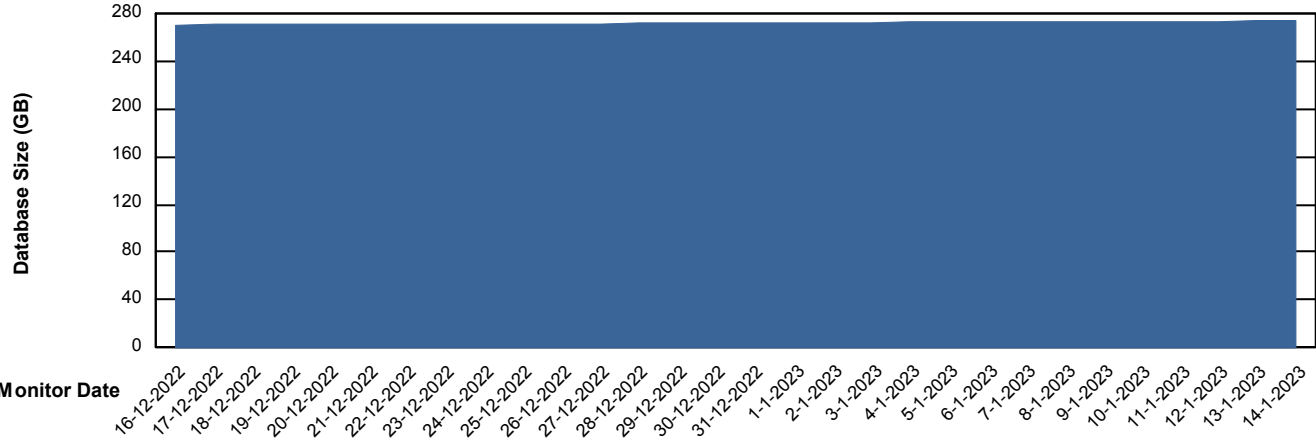

Weekly SLA Customer Report

Customer RFL_Production
Database ID 36

Database Performance RFLDB_Production

Weekly SLA Customer Report

Customer RFL_Production
Database ID 36

Database Performance RFLDB_Standby

DB Processes Max 1,000

Weekly SLA Customer Report

Customer RFL_Production
 Database ID 36

DATABASE SIZE RFLDB_Production

Database growth over last month

Database Tablespace RFLDB_Production

Date	Tablespace Name	Filesize (Gb)	Usedsize (Gb)	Percentage free
14-1-2023	ABSDATA	90	73	19
	INDX	231	190	18
13-1-2023	ABSDATA	90	73	19
	INDX	231	190	18
12-1-2023	ABSDATA	90	73	19
	INDX	231	190	18
11-1-2023	ABSDATA	90	73	19
	INDX	231	190	18
10-1-2023	ABSDATA	90	73	19
	INDX	231	190	18
9-1-2023	ABSDATA	90	73	19
	INDX	231	190	18
8-1-2023	ABSDATA	90	73	19
	INDX	231	190	18