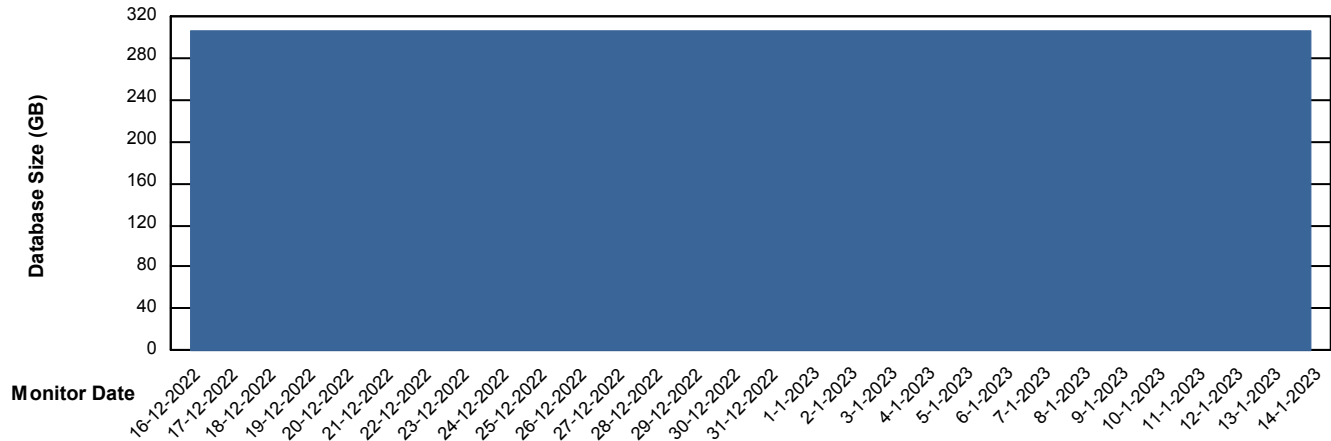

DATABASE SIZE PHSDB_Test

Database growth over last month