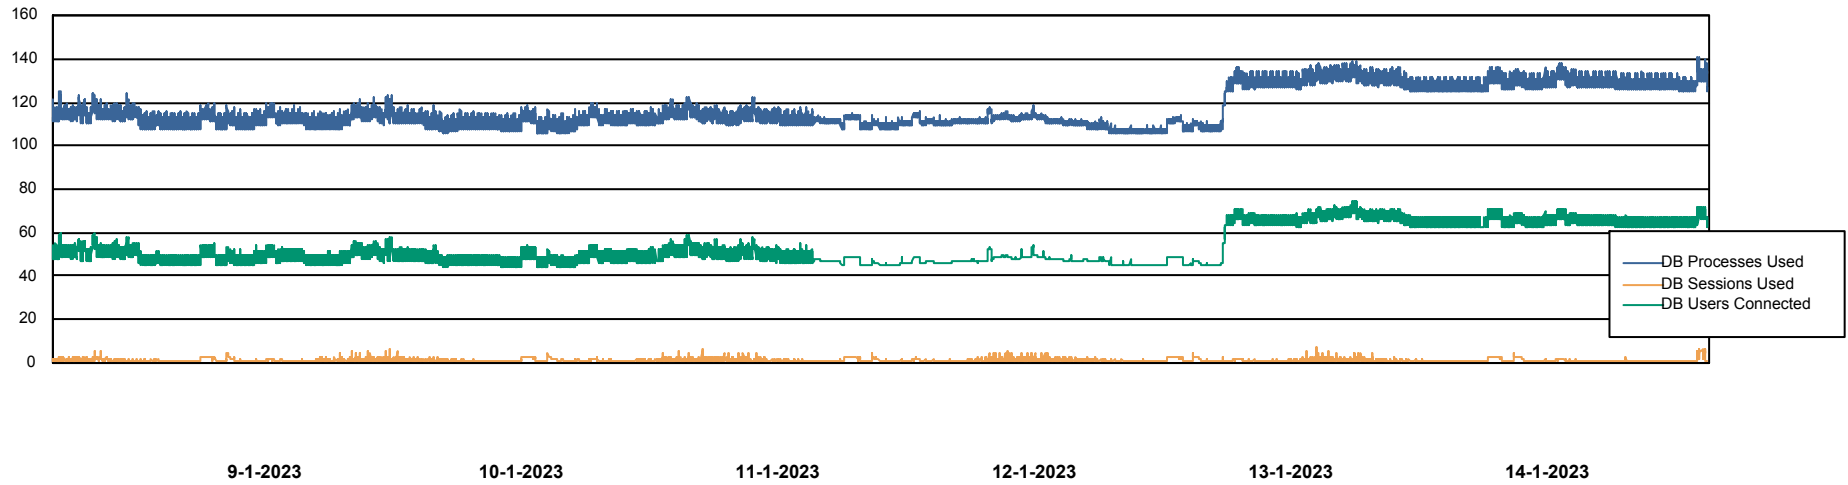

Weekly SLA Customer Report

Customer PHS_Production
Database ID 47

Database Performance PHSDB_Production

DB Processes Max 1,000

Weekly SLA Customer Report

Customer PHS_Production
Database ID 47

Database Performance PHSDB_Standby