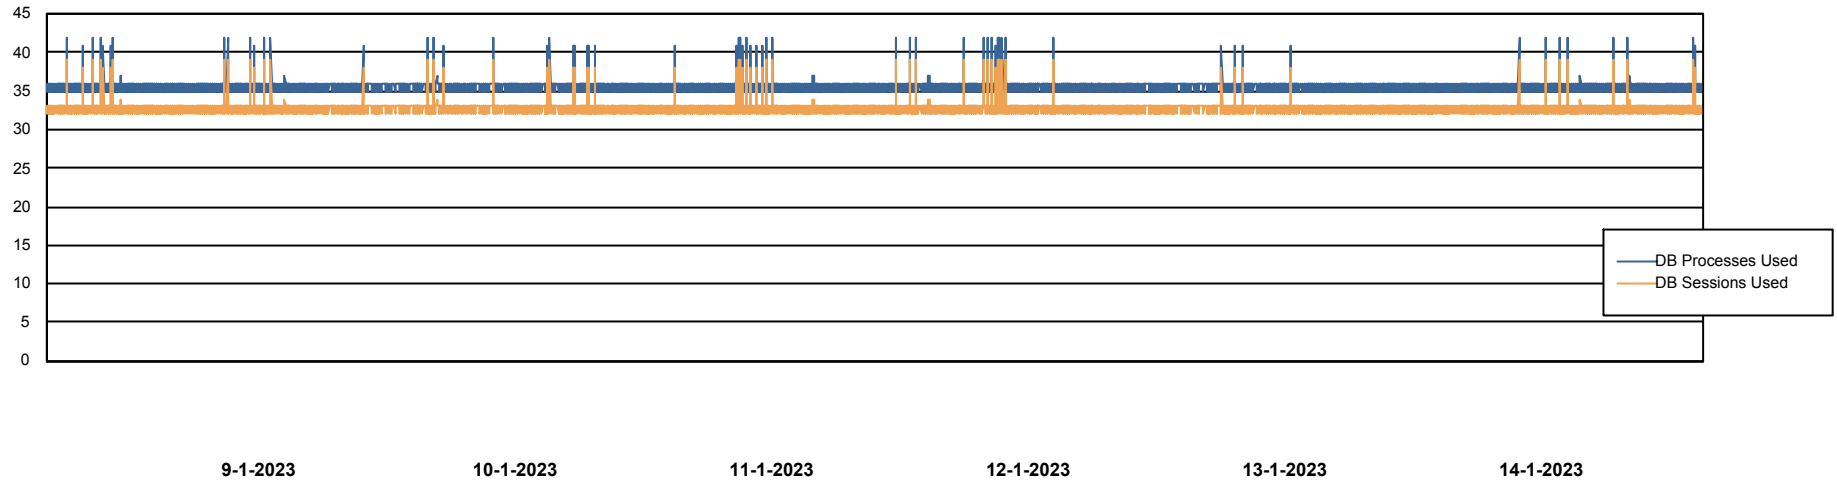

Database Performance PHSDB_Standby

DB Processes Max 1,000