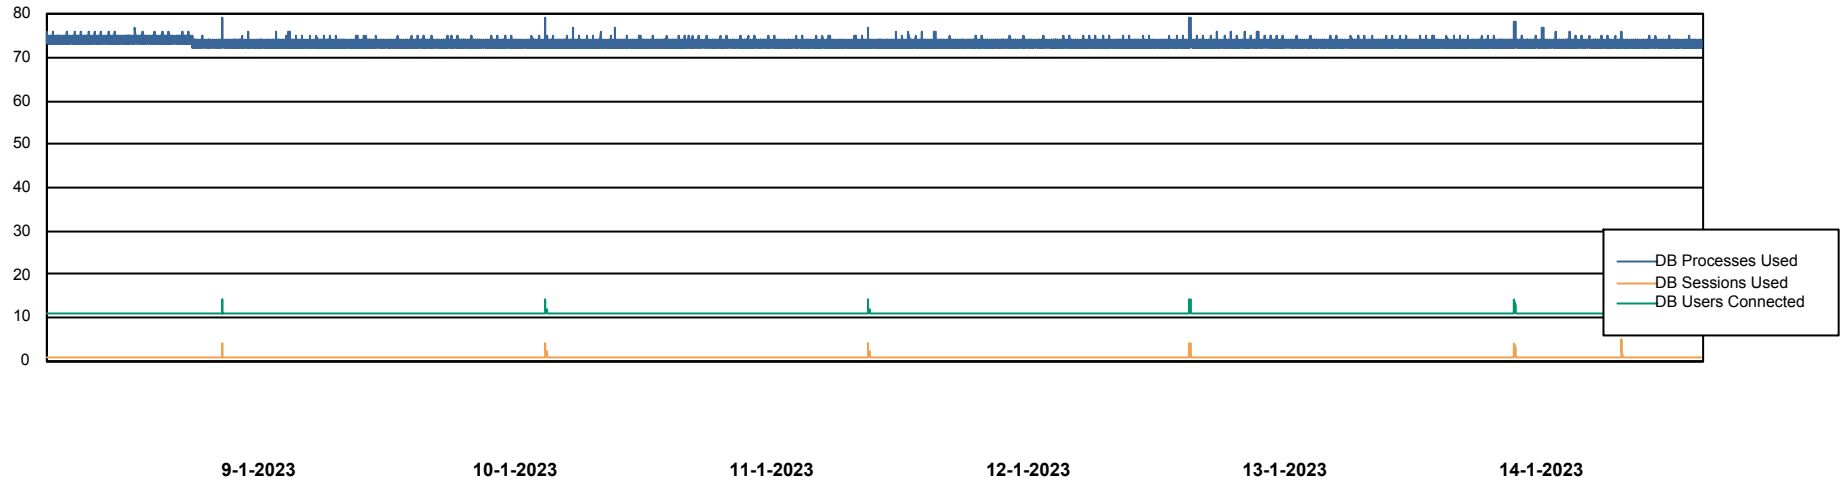

DB Processes Max 1,000

Weekly SLA Customer Report

Customer PHS_Production
Database ID 47

Database Performance PHSDB_Test

DB Processes Max 1,000

Weekly SLA Customer Report

Customer PHS_Production
Database ID 47