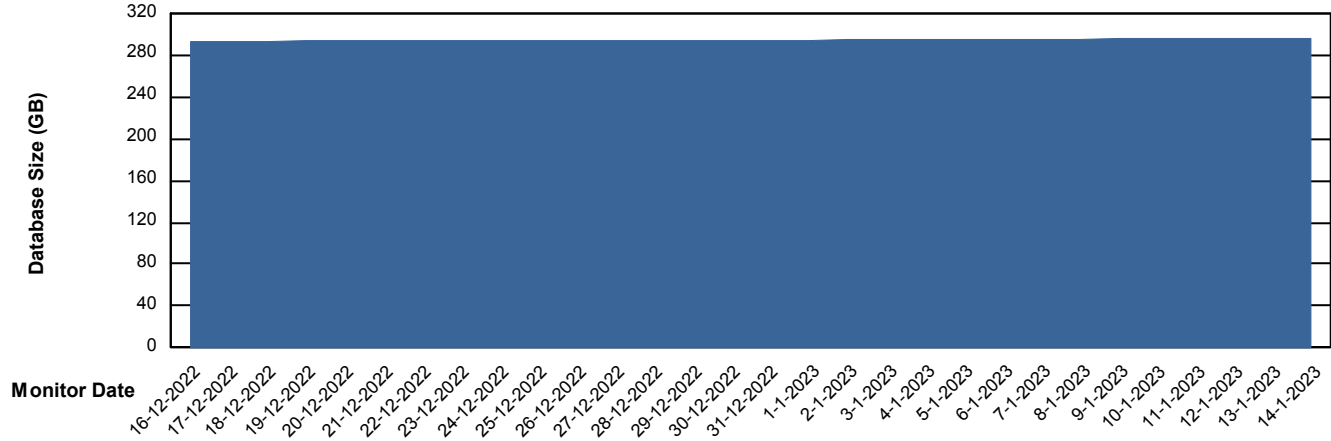

DATABASE SIZE PHSDB_Production

Database growth over last month