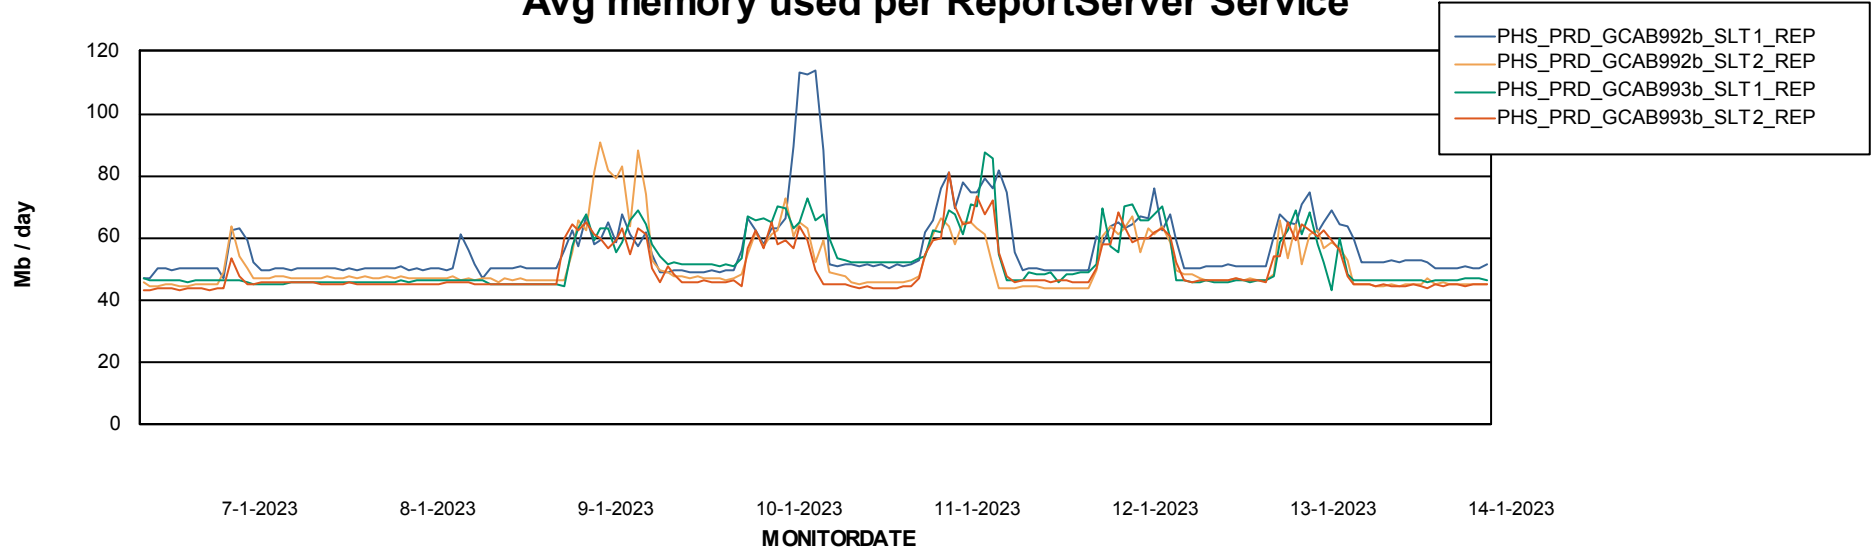

ABSSolute Application ReportServer Services

Avg memory used per ReportServer Service