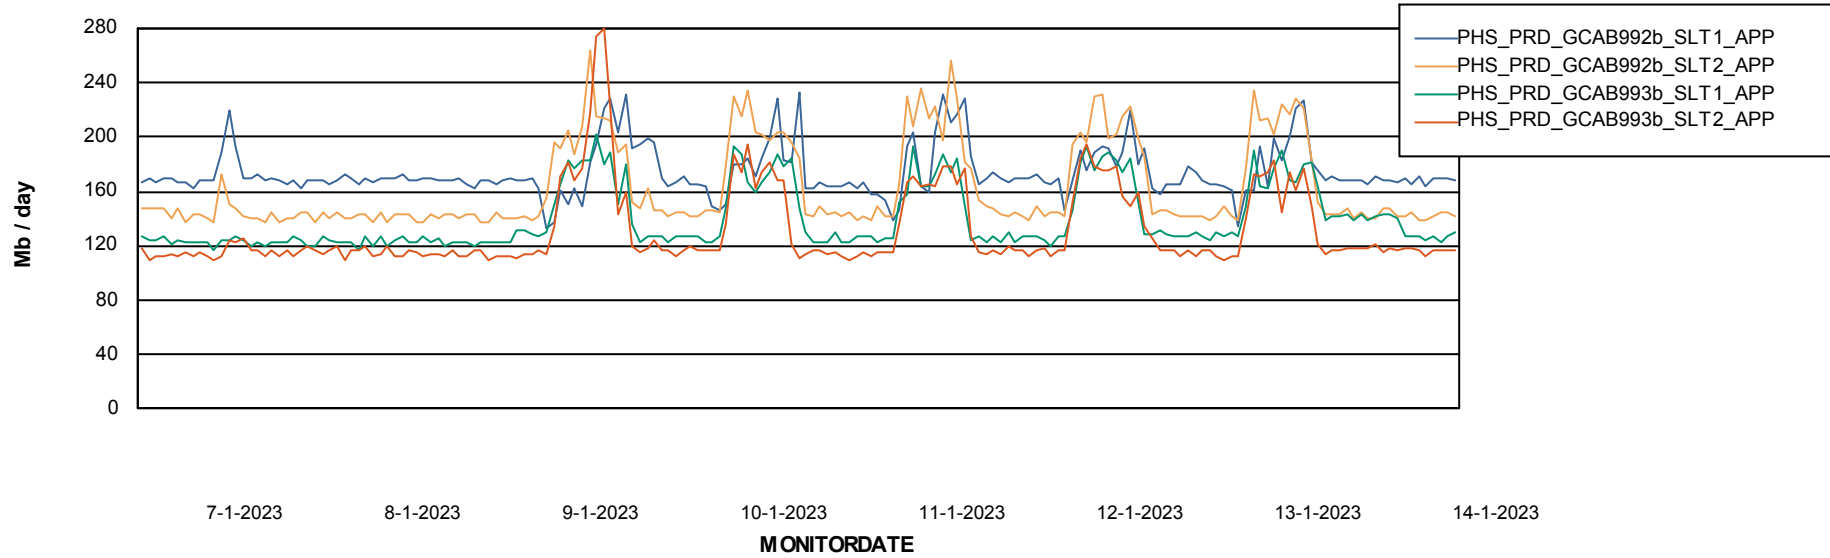

ABSSolute Application Server Services

Avg memory used per ABS Server Service