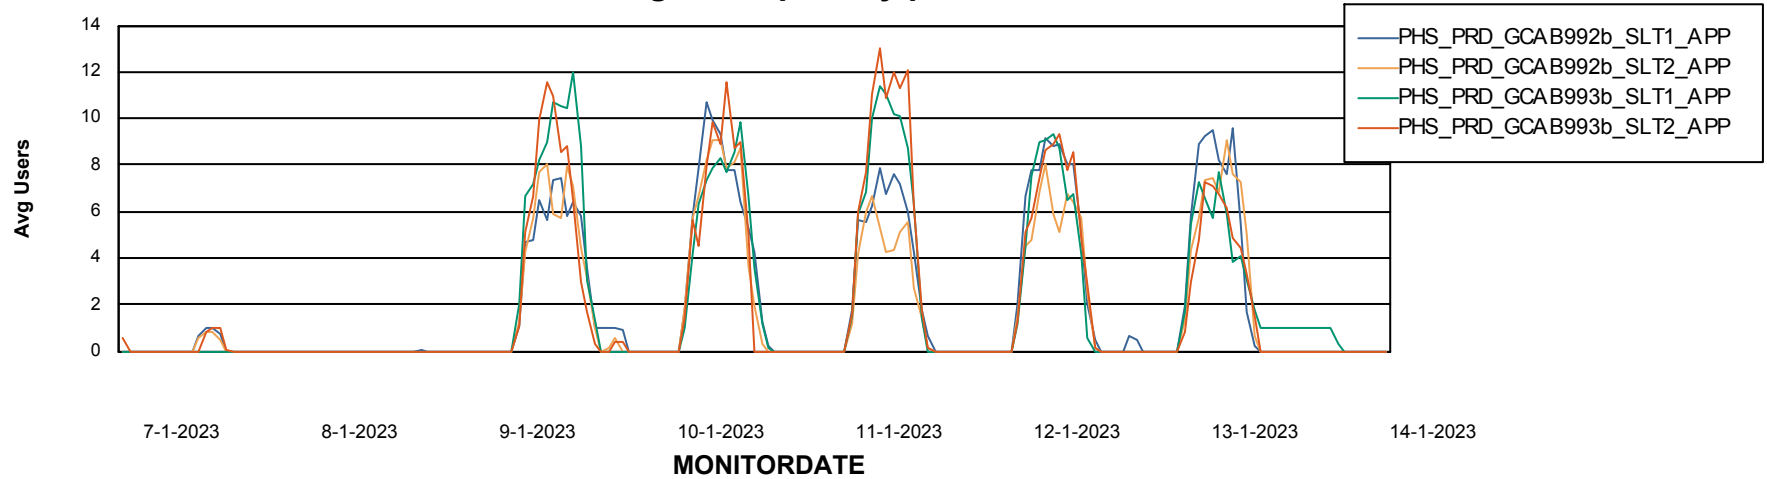

Weekly SLA Customer Report

Customer PHS_Production
Database ID 47

ABSSolute Application Server Services

Avg memory used per ABS Server Service

Avg users per day per ABS server

Weekly SLA Customer Report

Customer PHS_Production
Database ID 47