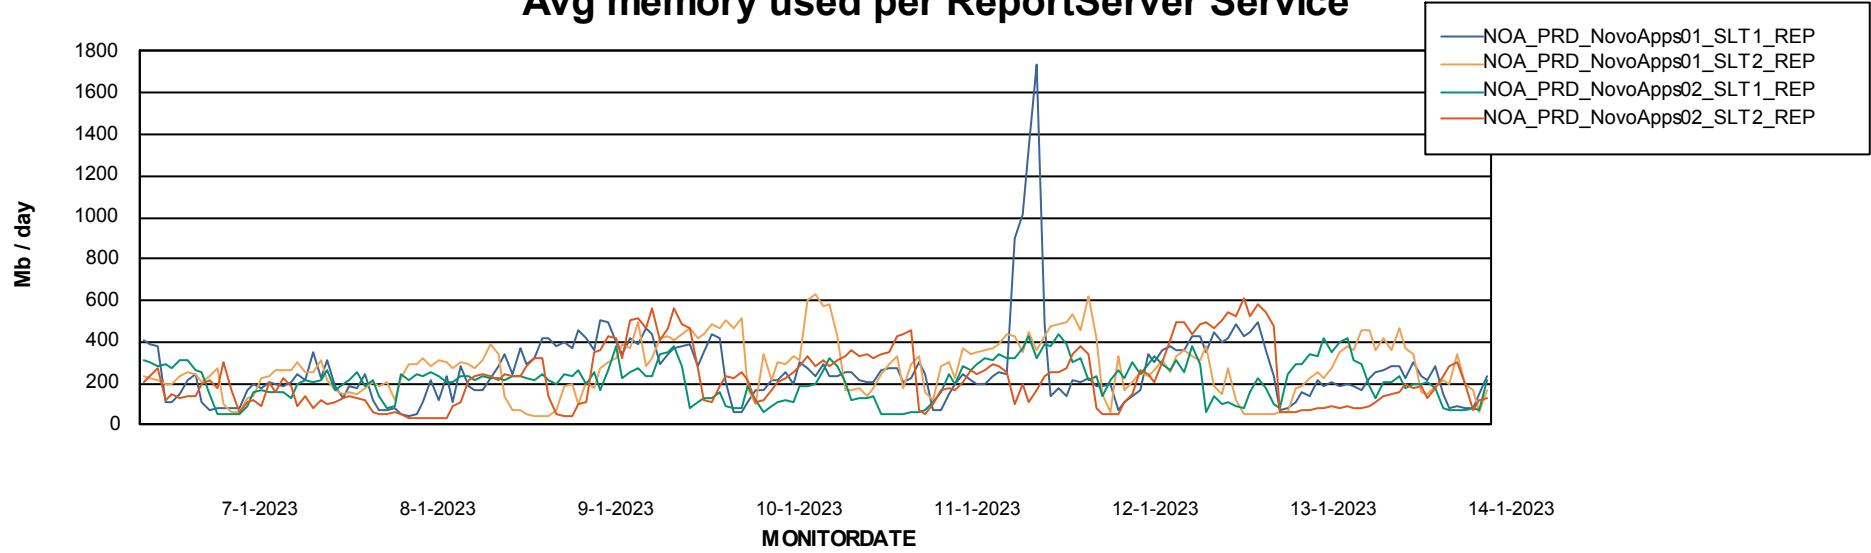

Avg memory used per ABS Server Service

Avg users per day per ABS server

Weekly SLA Customer Report

Customer NOA_Production
Database ID 116

ABSSolute Application ReportServer Services

Avg memory used per ReportServer Service