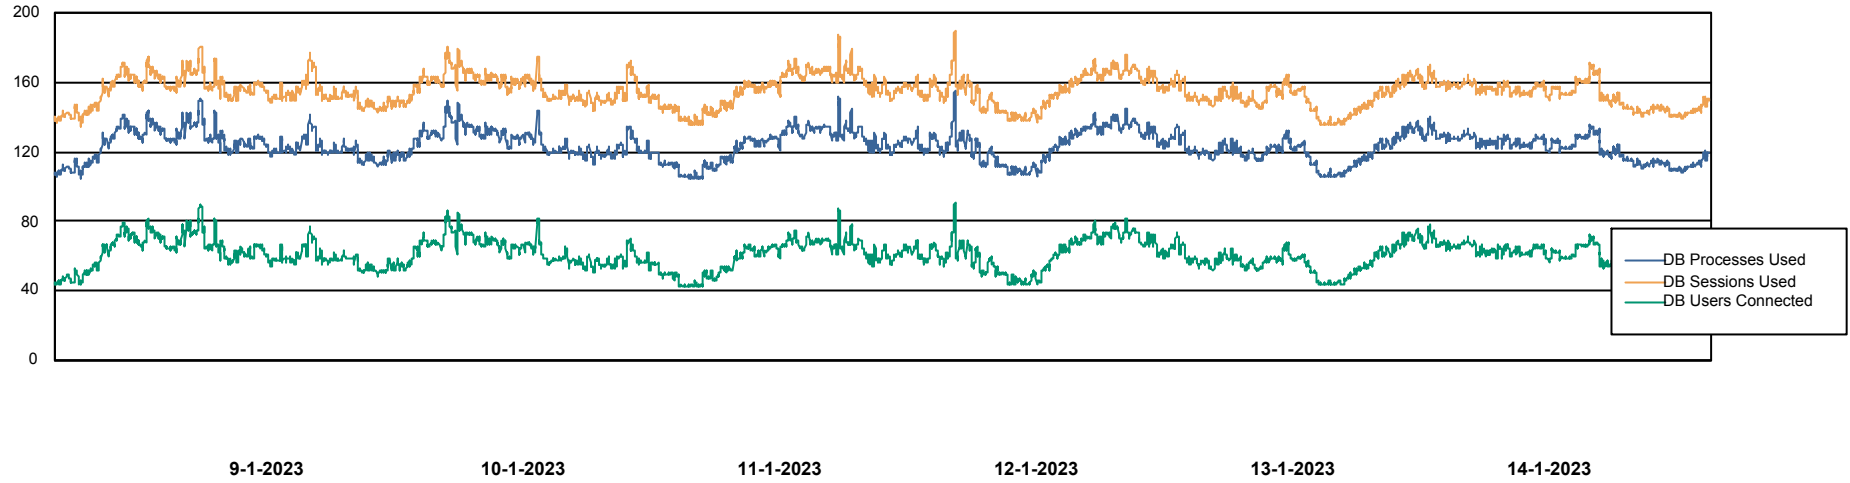

Weekly SLA Customer Report

Customer NOA_Production
Database ID 116

Database Performance NOA_BI_NOVOBI_Production

Weekly SLA Customer Report

Customer NOA_Production
Database ID 116

Database Performance NOA_PRD_NovoABS01_DB