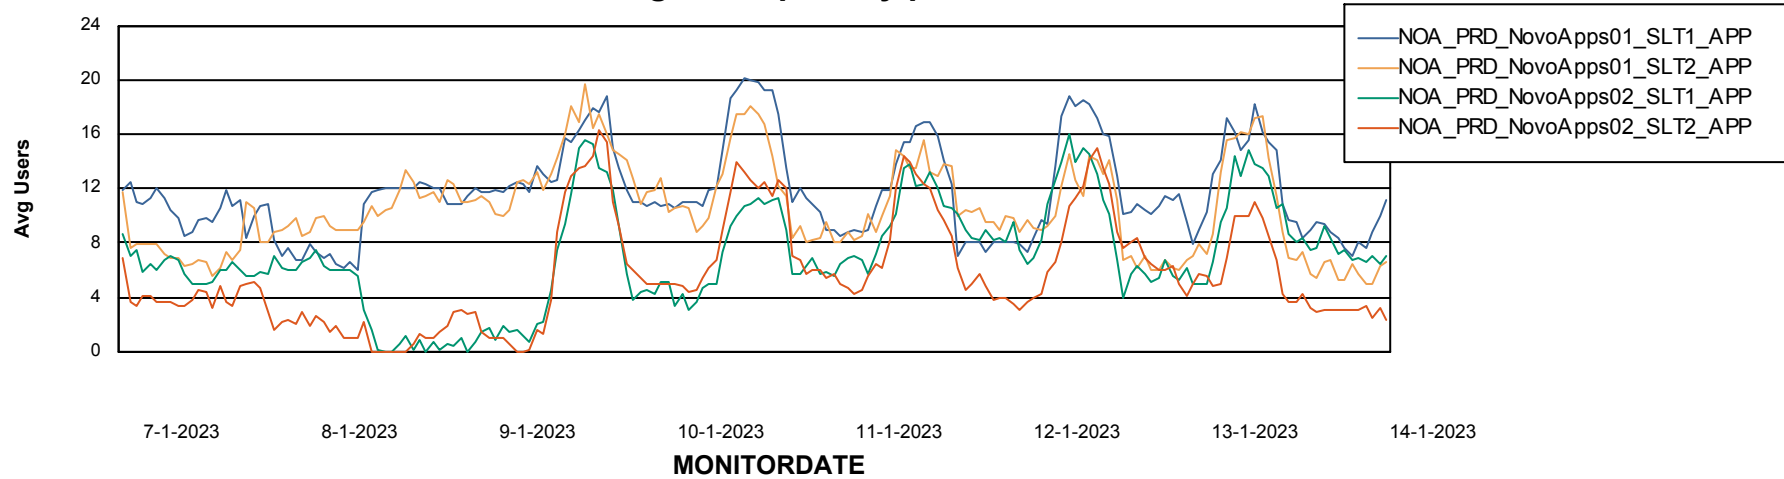

Avg users per day per ABS server