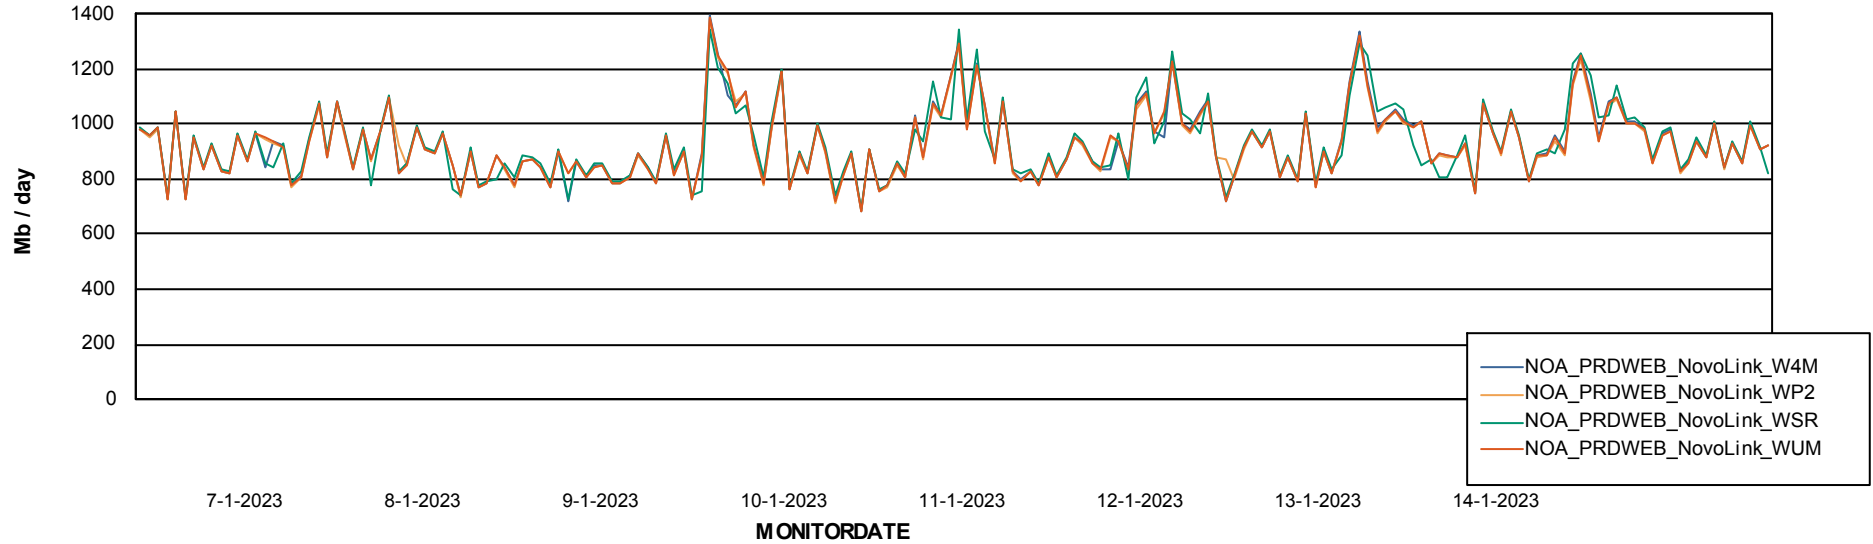

ABSSolute Web Component Services

Avg memory used per ABS Web component