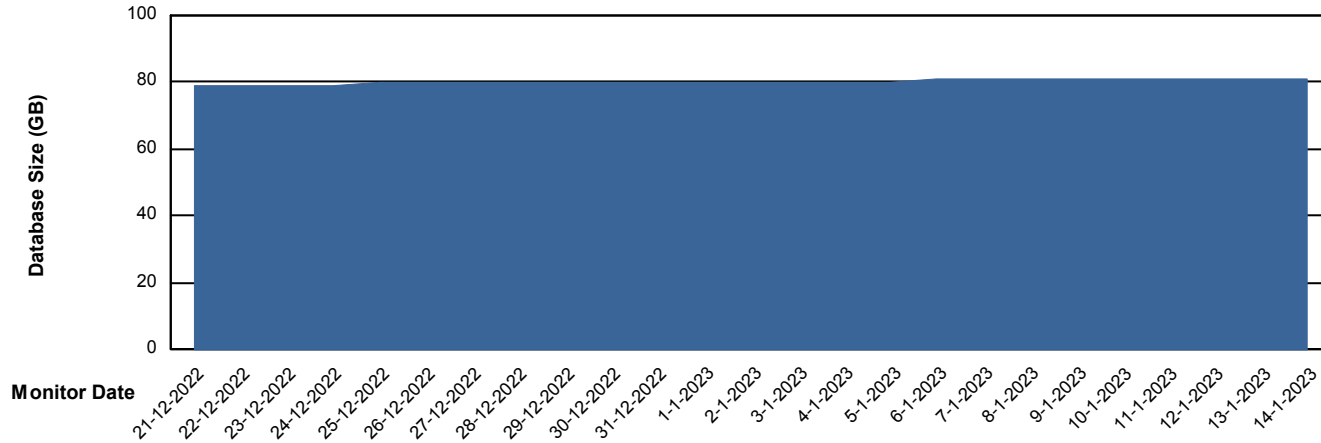

Weekly SLA Customer Report

Customer NOA_Production
Database ID 116

Database Performance NOA_STB_NovoABS03_DB

DB Processes Max 300

Weekly SLA Customer Report

Customer NOA_Production
Database ID 116

DATABASE SIZE NOA_BI_NOVOBI_Production

Database growth over last month

DATABASE SIZE NOA_PRD_NovoABS01_DB

Database growth over last month

Weekly SLA Customer Report

Customer NOA_Production
Database ID 116

Database Tablespace NOA_BI_NOVOBI_Production