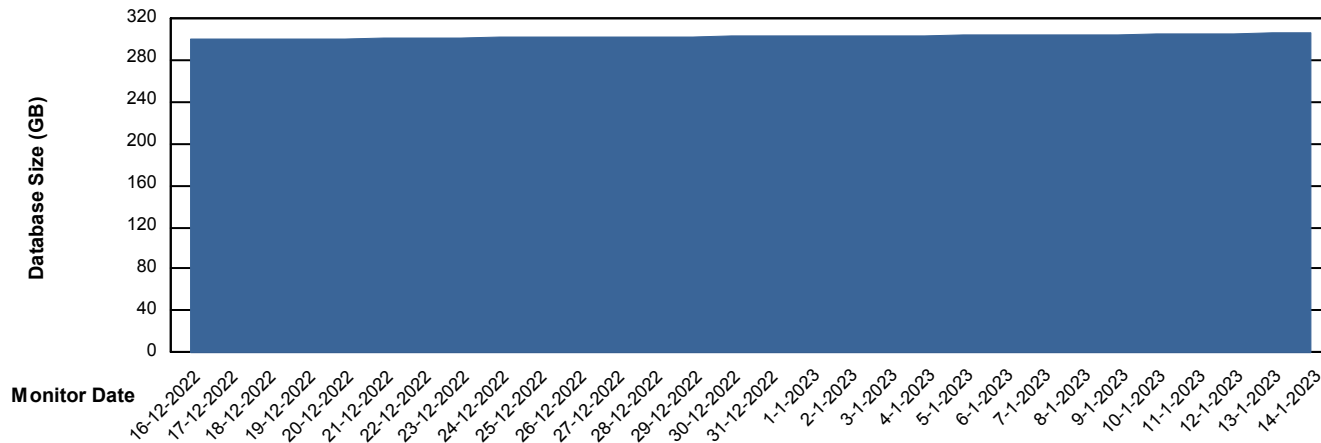

DATABASE SIZE NOA_PRD_NovoABS01_DB

Database growth over last month