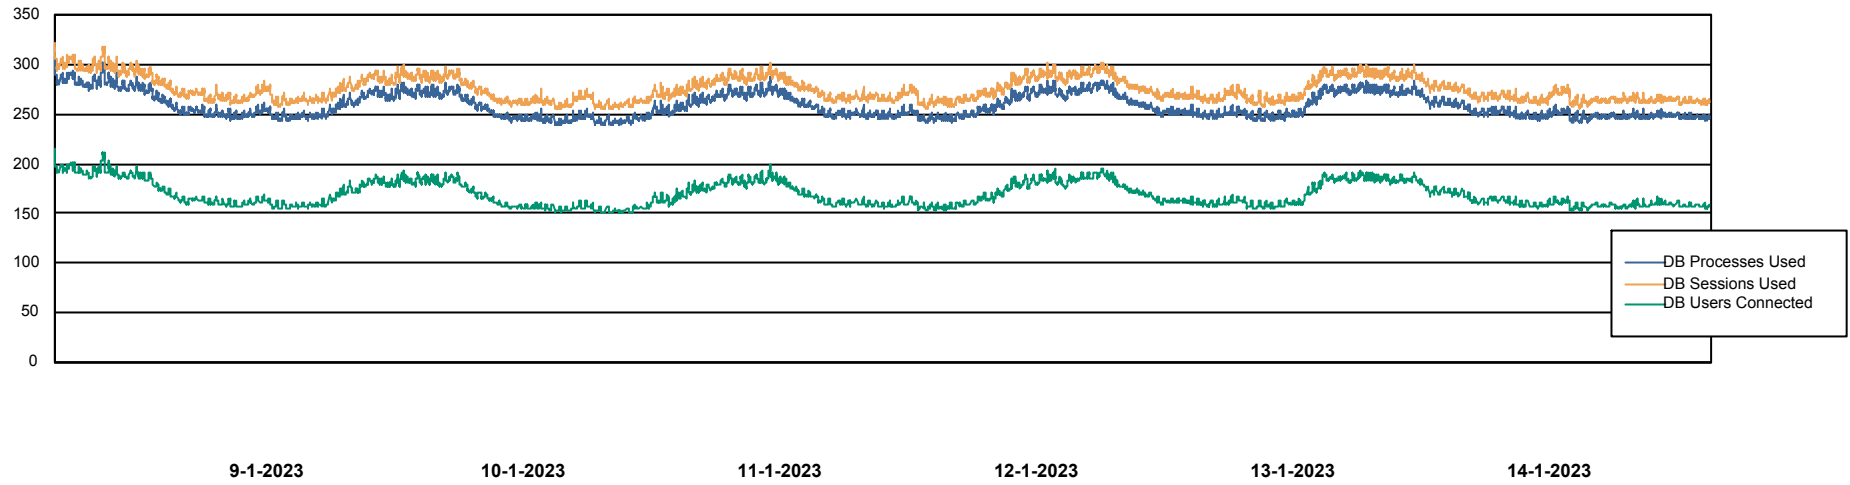

Weekly SLA Customer Report

Customer LTS(CleanLease)_Production
Database ID 126

Database Performance LTS_PROD_CLSABSBI01_BI

Weekly SLA Customer Report

Customer LTS(CleanLease)_Production
Database ID 126

Database Performance LTS_PROD_CLSABSD01_PRDB