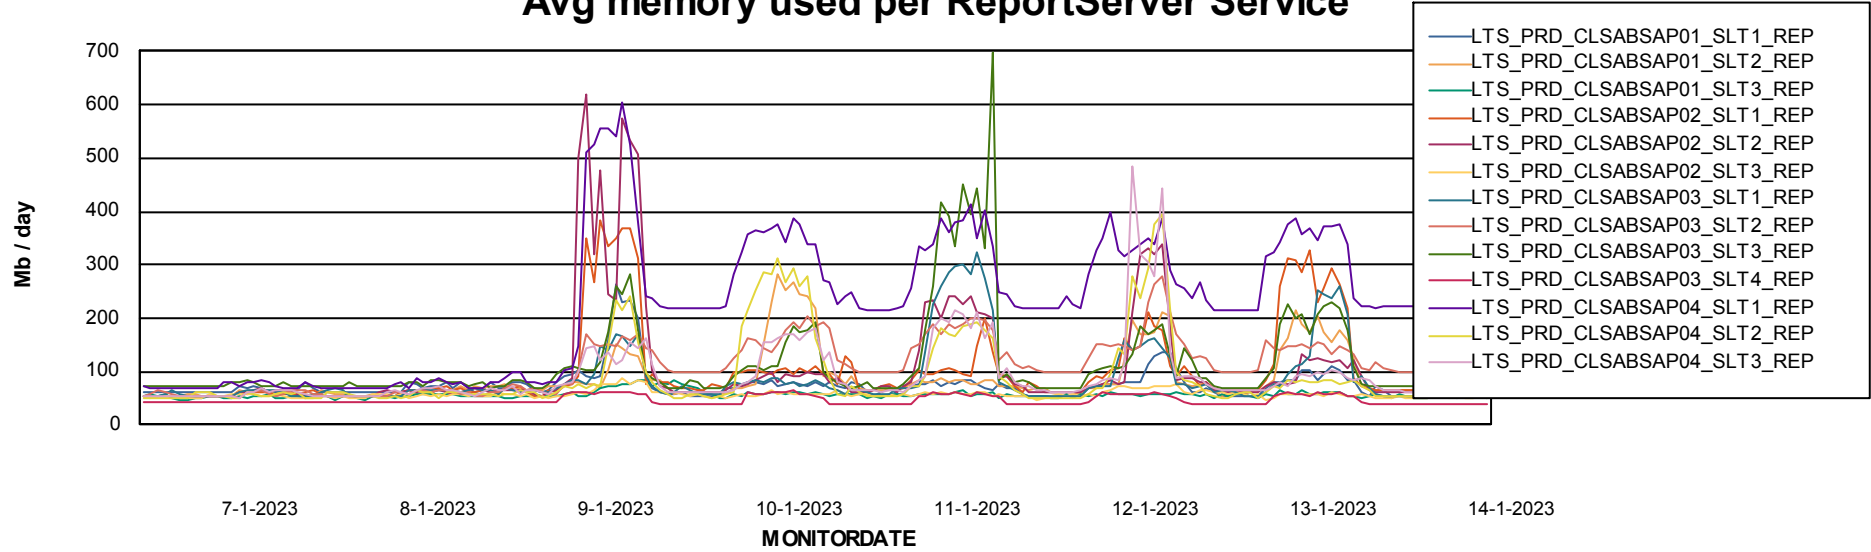

ABSSolute Application ReportServer Services

Avg memory used per ReportServer Service