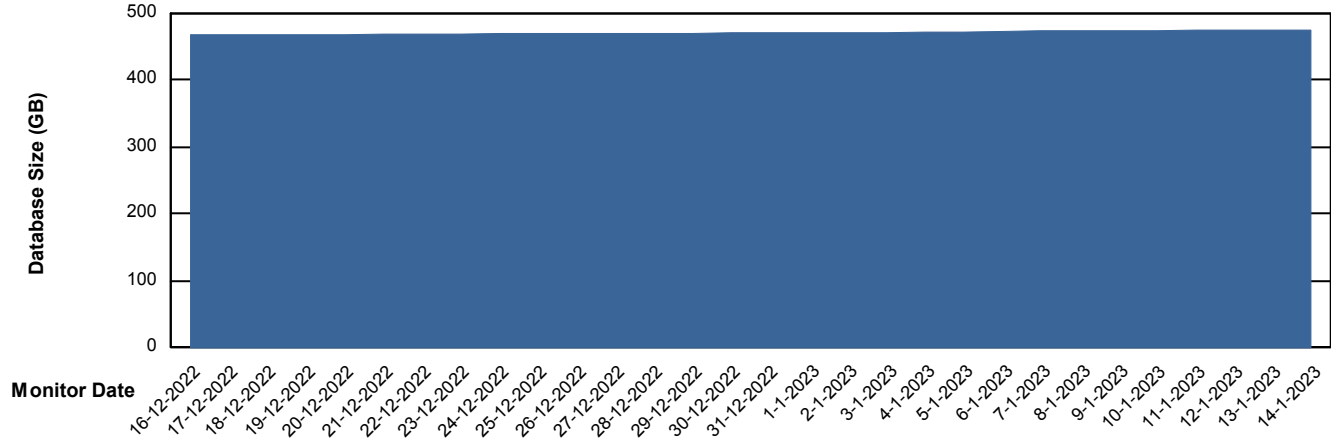

DATABASE SIZE LTS_PROD_CLSABSBI01_BI

Database growth over last month