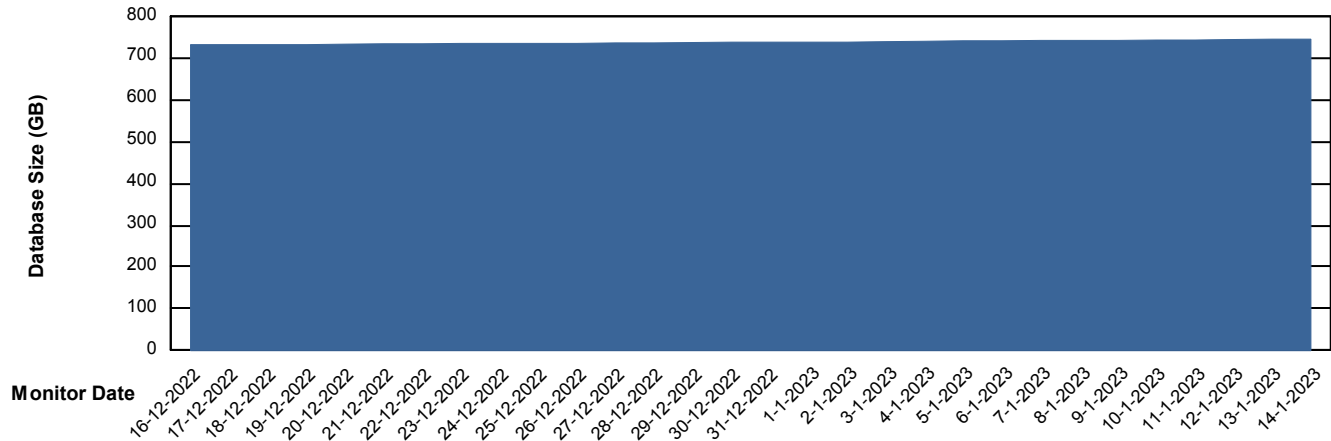

Customer LTS(CleanLease)_Production
Database ID 126

DATABASE SIZE LTS_PROD_CLSABSBI01_BI

Database growth over last month

DATABASE SIZE LTS_PROD_CLSABSDB01_PRDB

Database growth over last month

Weekly SLA Customer Report