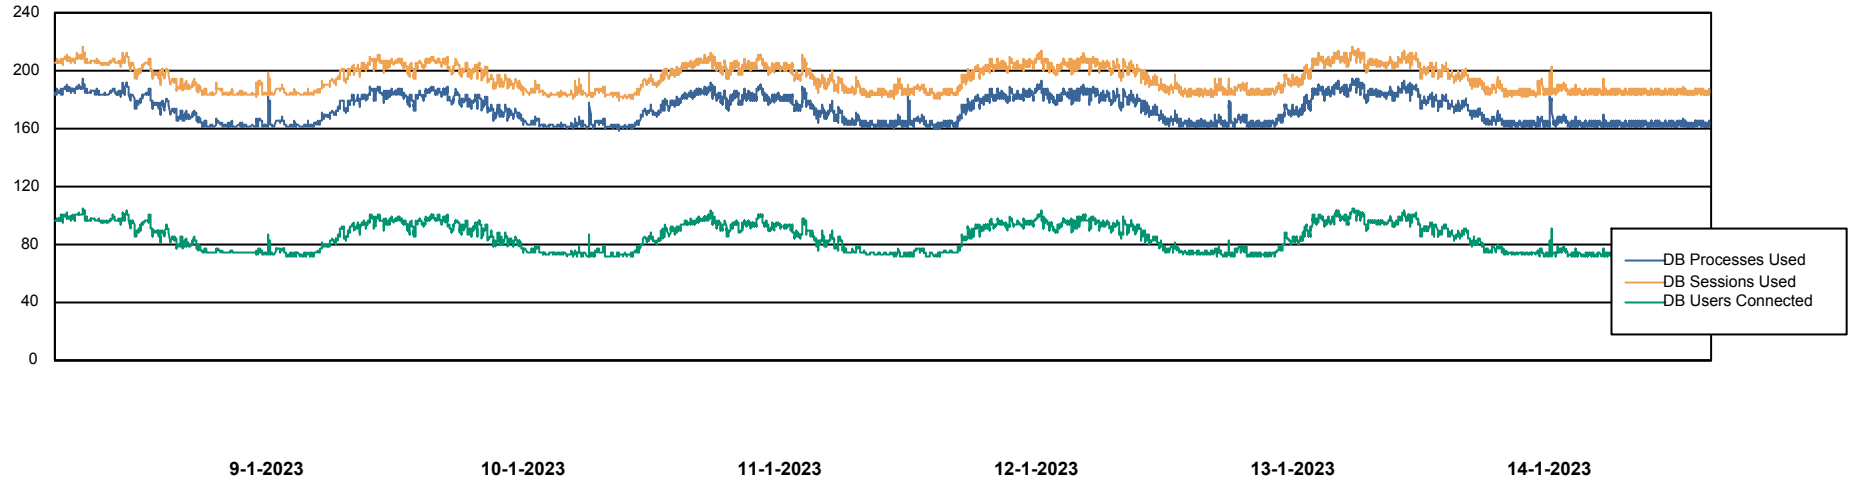

Weekly SLA Customer Report

Customer KLH_Production
Database ID 139

Database Performance KLHDB_BI

Weekly SLA Customer Report

Customer KLH_Production
Database ID 139

Database Performance KLHDB_Production

Weekly SLA Customer Report