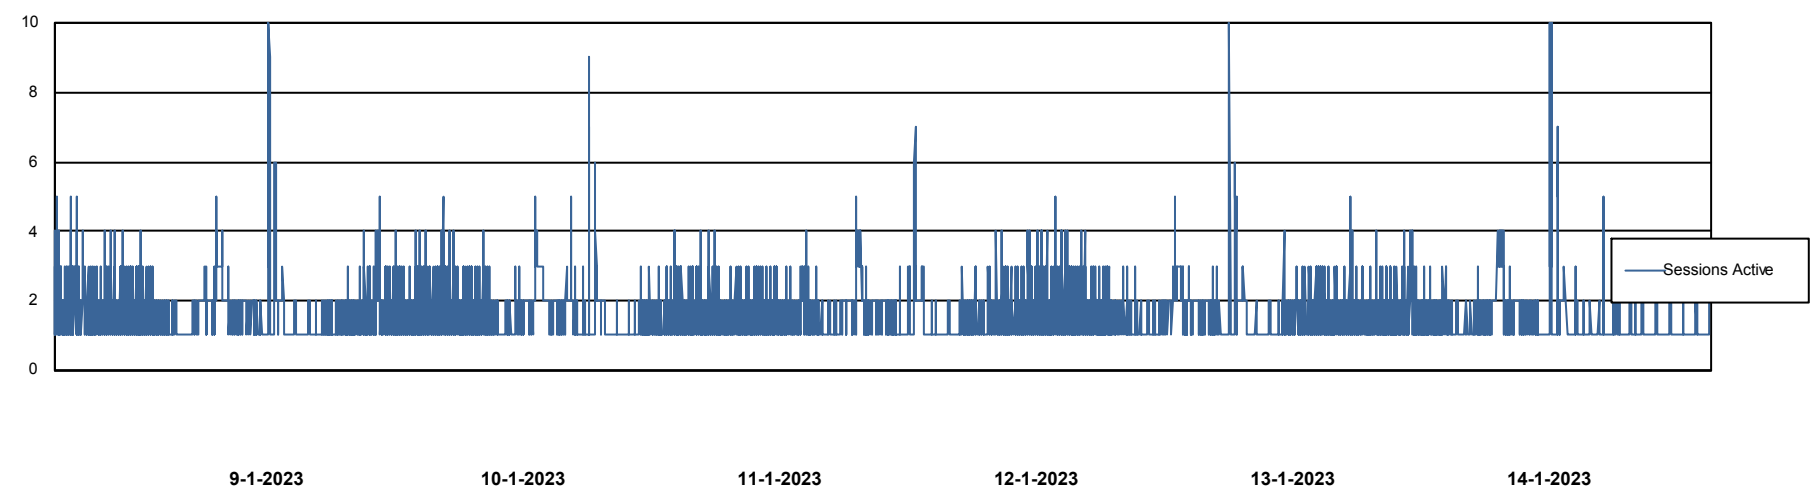

Weekly SLA Customer Report

Customer KLH_Production
Database ID 139

Database Performance KLHDB_BI

Weekly SLA Customer Report

Customer KLH_Production
Database ID 139

Database Performance KLHDB_Production

Weekly SLA Customer Report

Customer KLH_Production
Database ID 139

Database Performance KLHDB_Standby

DB Processes Max 0
DB Processes Max 4
DB Processes Max 1,000

Weekly SLA Customer Report

Customer KLH_Production
Database ID 139

DATABASE SIZE KLHDB_BI