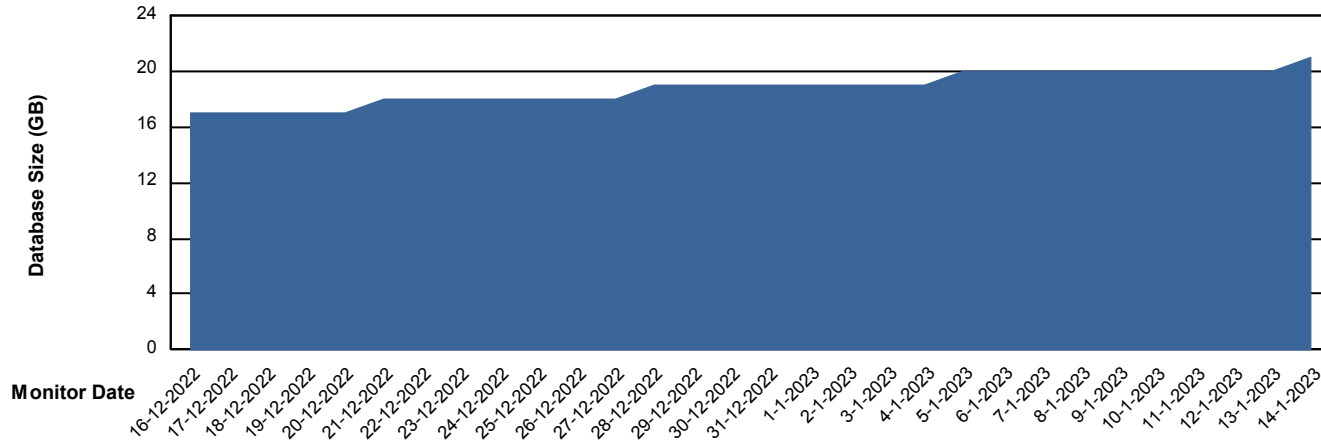

DATABASE SIZE KLHDB_BI

Database growth over last month