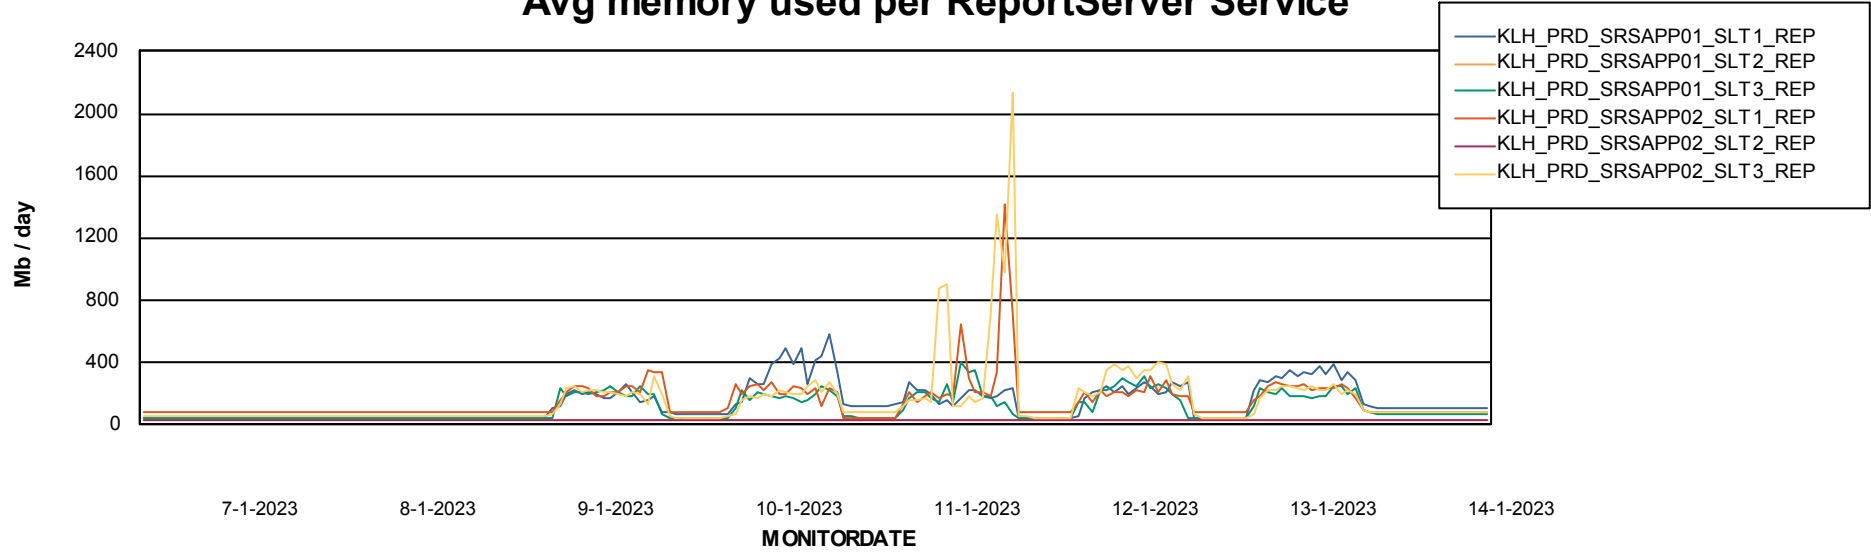

Avg memory used per ABS Server Service

Avg users per day per ABS server

Weekly SLA Customer Report

Customer KLH_Production
Database ID 139

ABSSolute Application ReportServer Services

Avg memory used per ReportServer Service