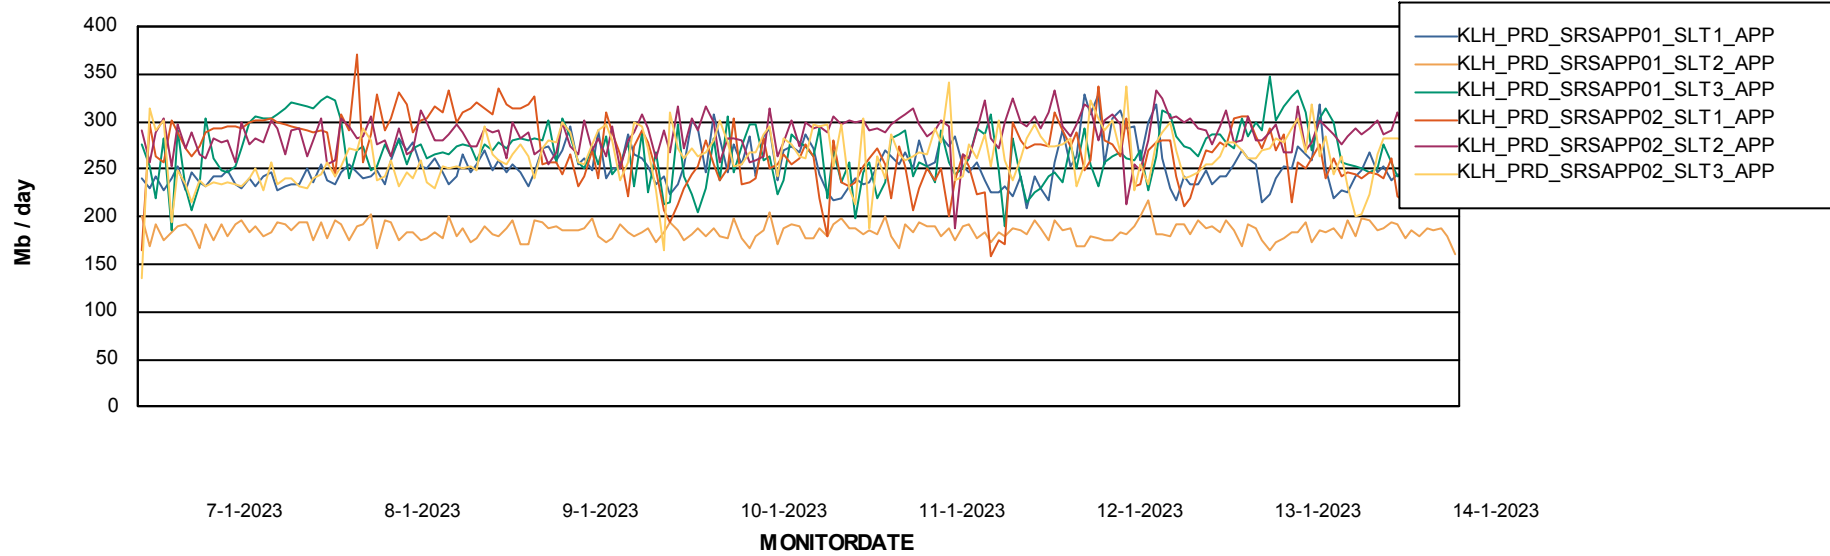

ABSSolute Application Server Services

Avg memory used per ABS Server Service