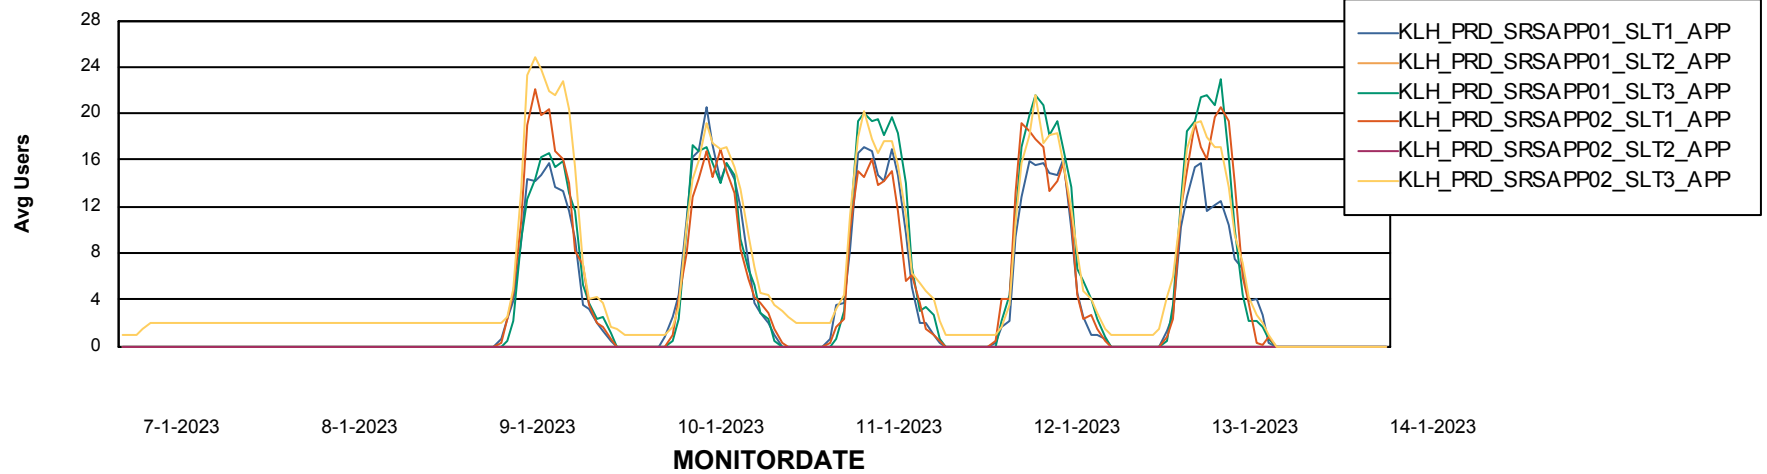

Avg users per day per ABS server