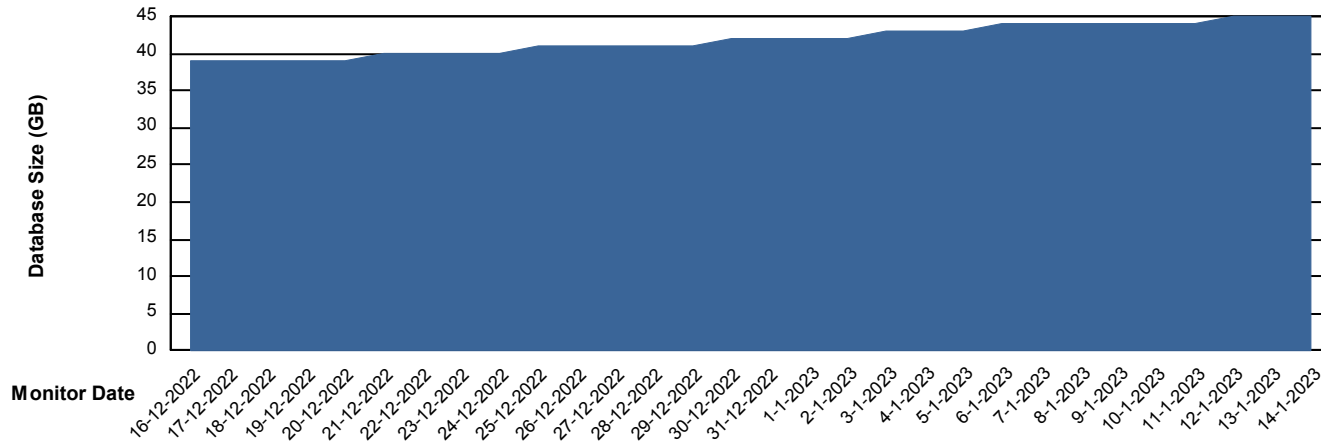

DATABASE SIZE KLHDB_Production

Database growth over last month