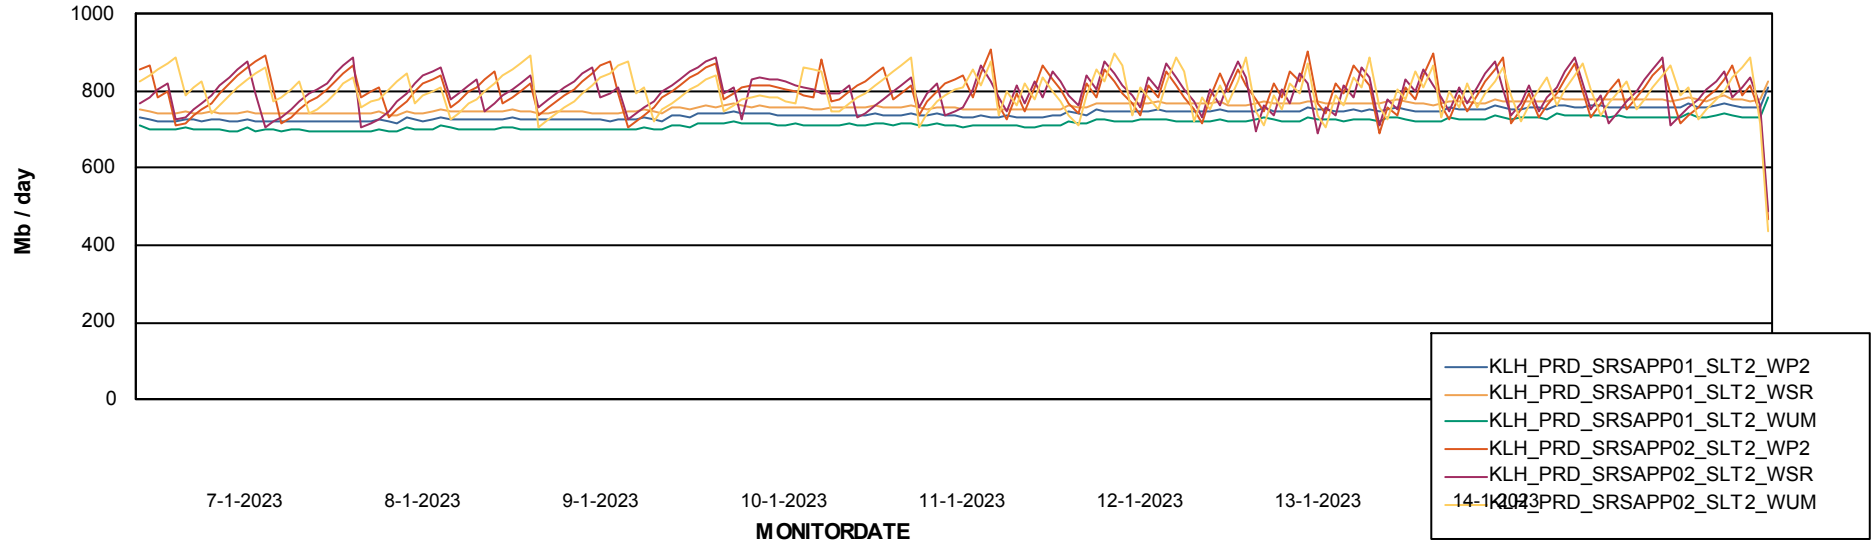

ABSSolute Web Component Services

Avg memory used per ABS Web component