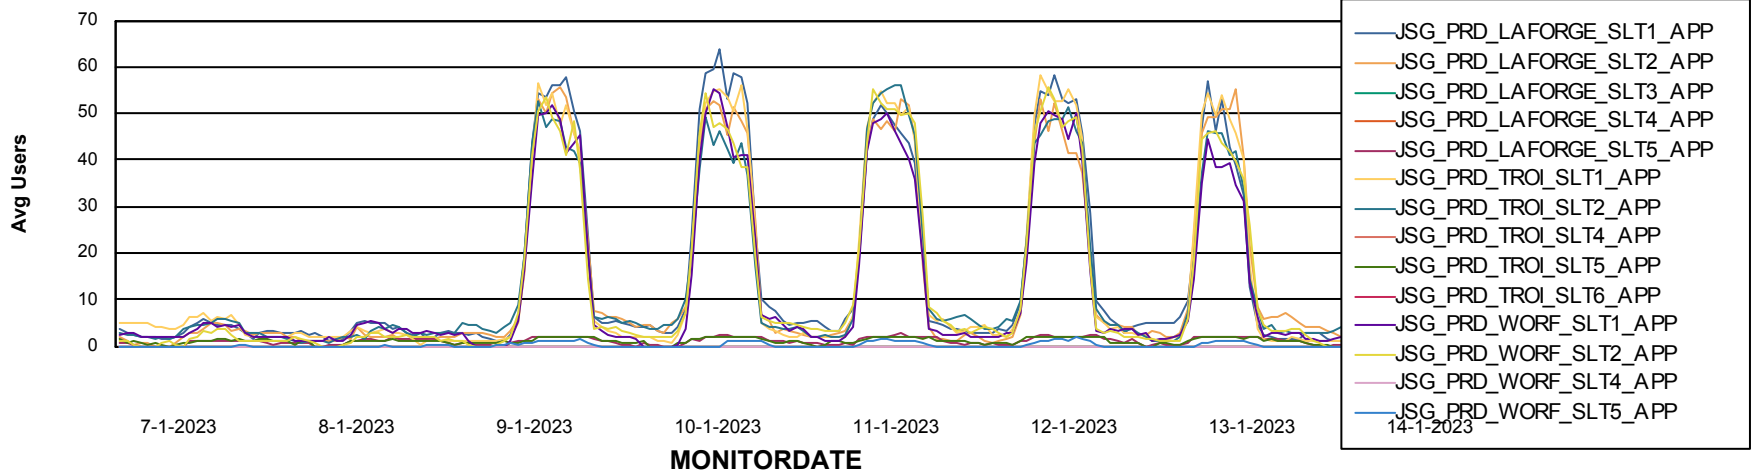

Avg users per day per ABS server