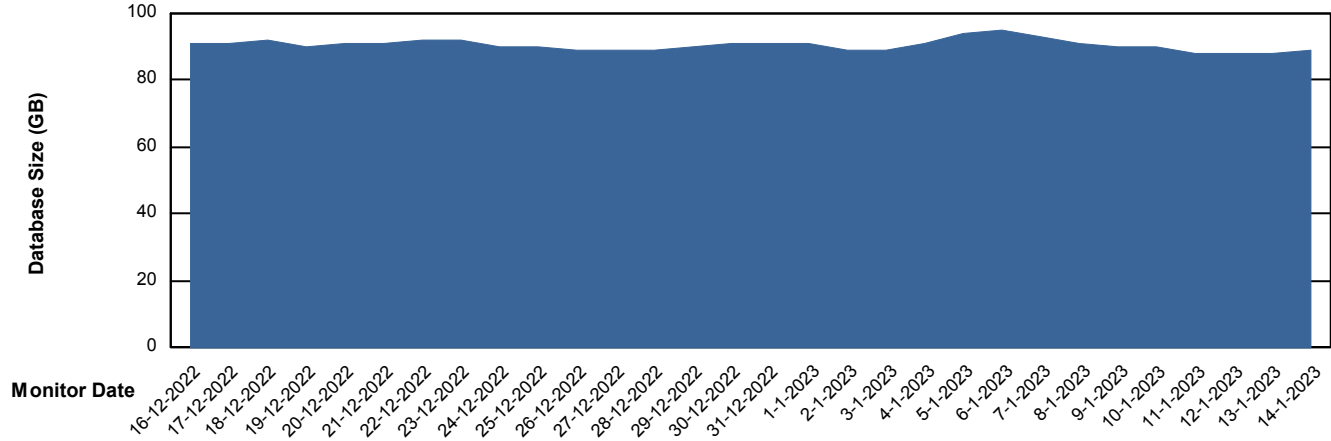

DATABASE SIZE JSG_PRD_BASHIR_DB

Database growth over last month