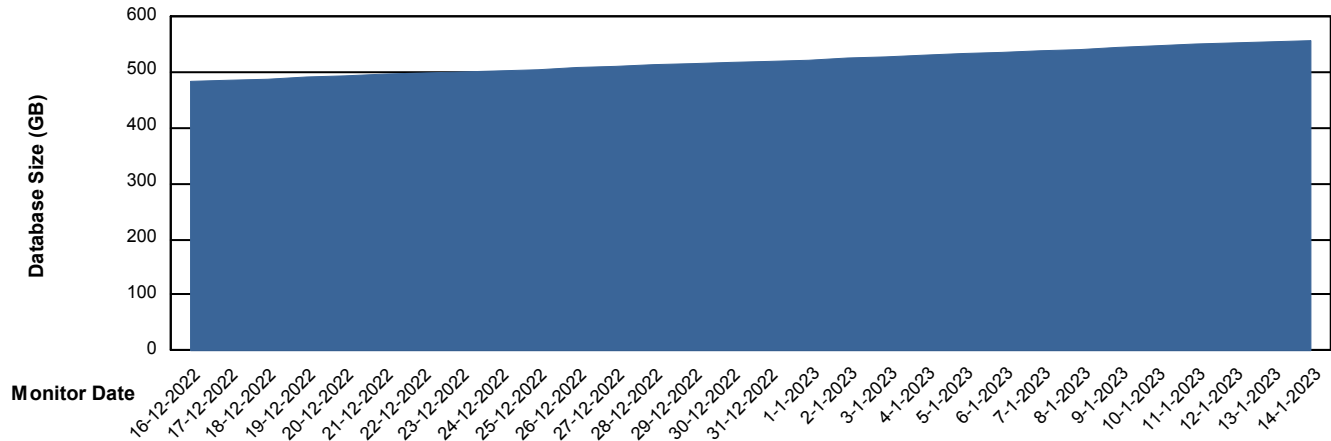

DATABASE SIZE JSG_PRD_RIKER_DB

Database growth over last month