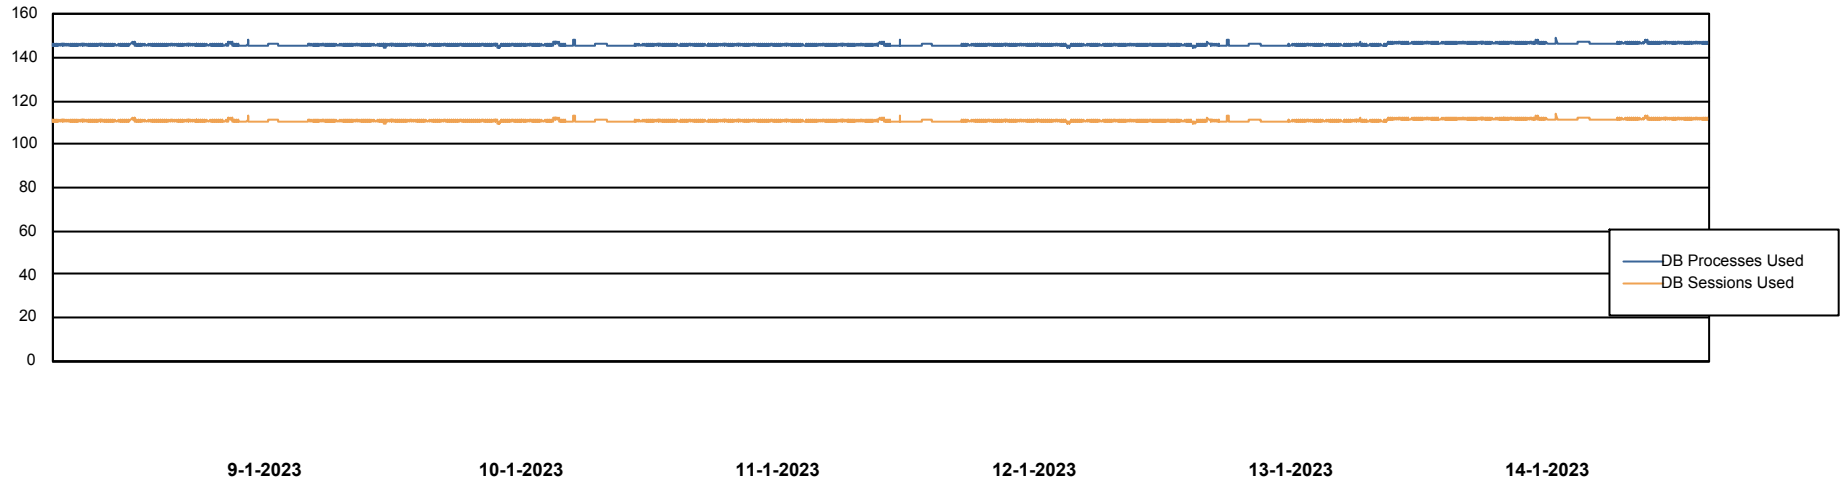

Database Performance JSG_PRD_PICARD_DB

DB Processes Max 4
DB Processes Max 0
DB Processes Max 1,000