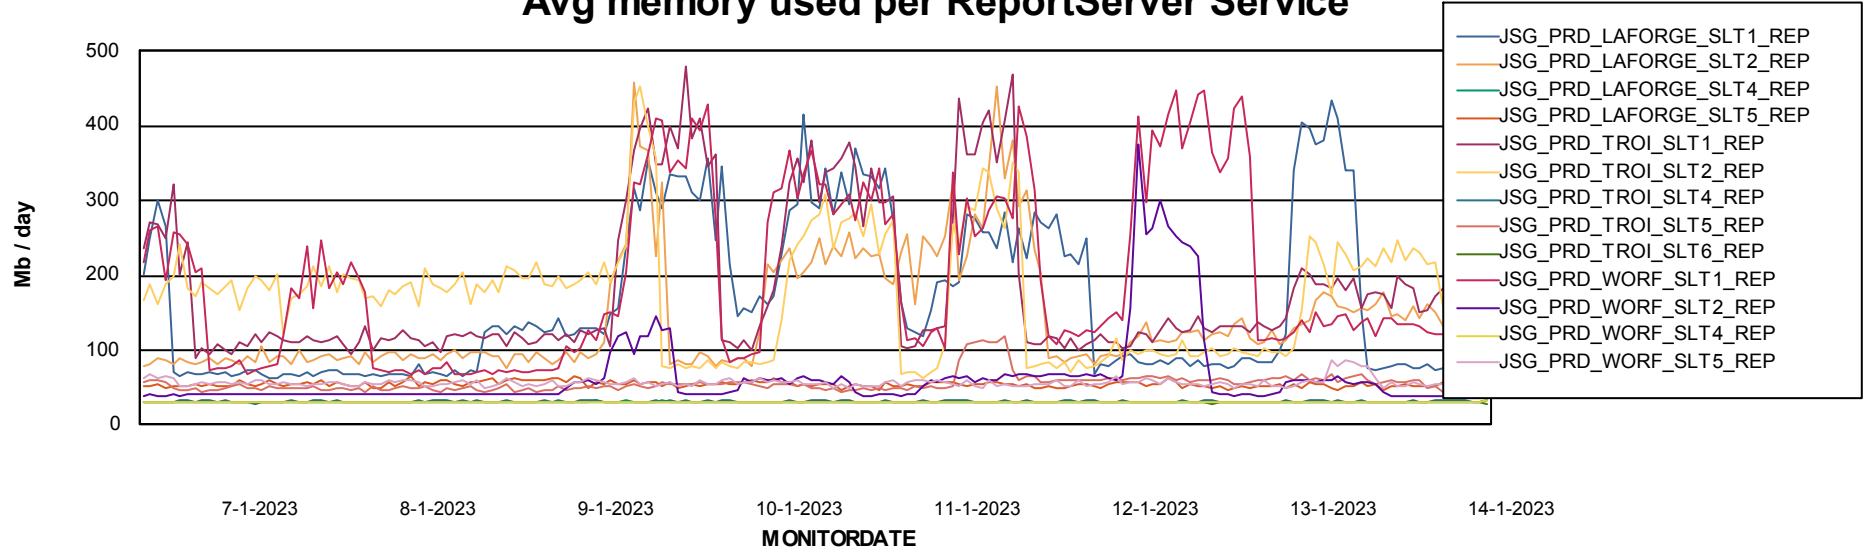

ABSSolute Application ReportServer Services

Avg memory used per ReportServer Service