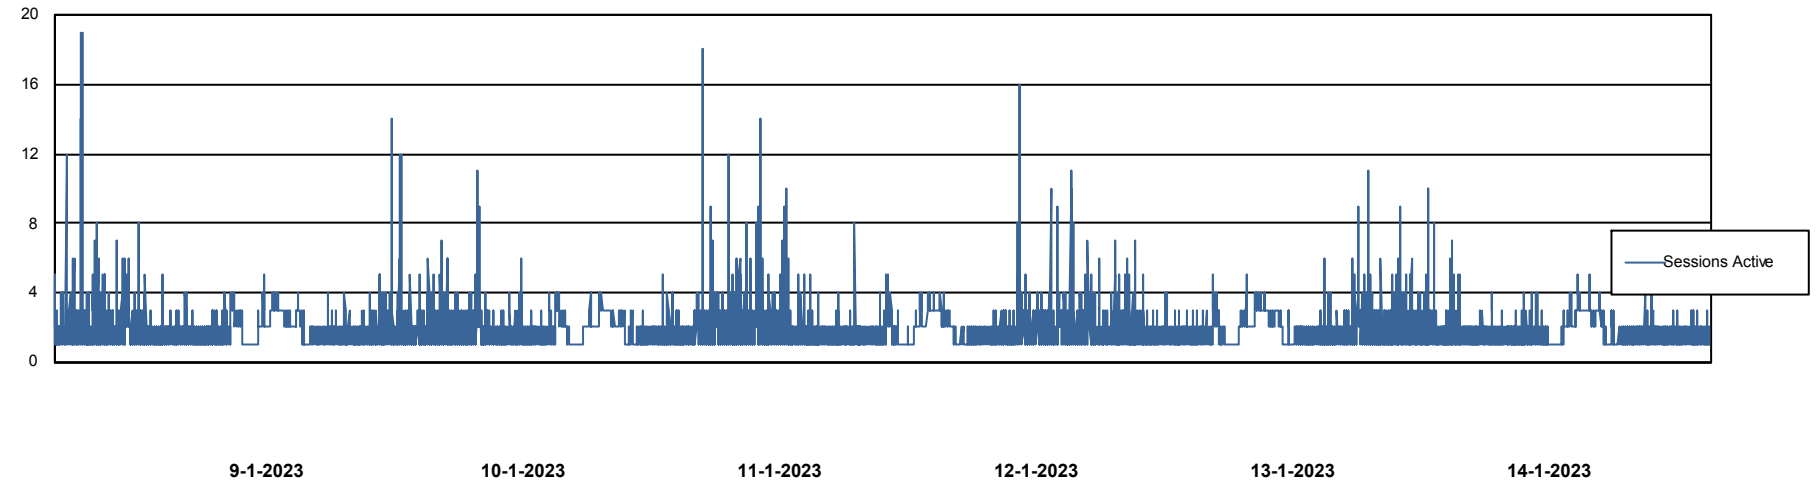

Database Performance JSG_PRD_SAREK_DB