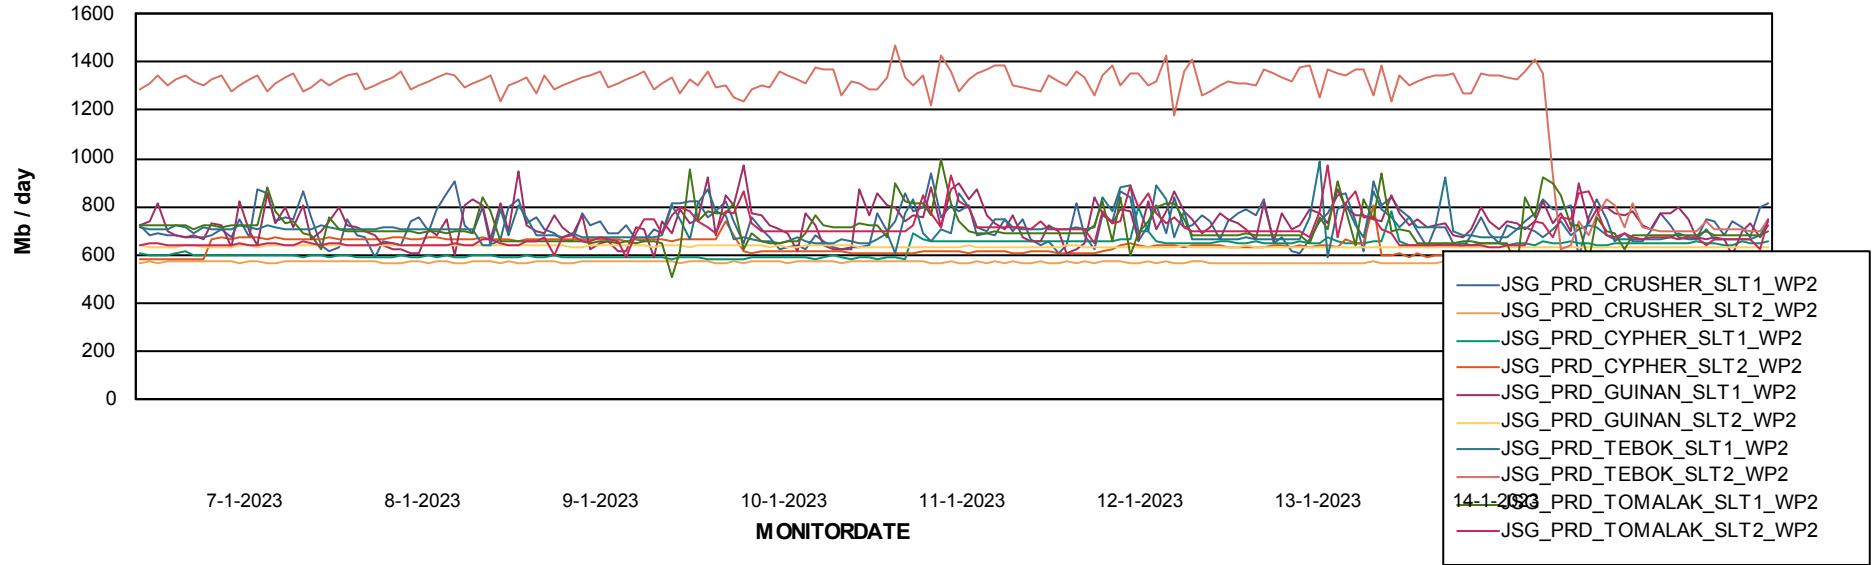

ABSSolute Web Component Services

Avg memory used per ABS Web component