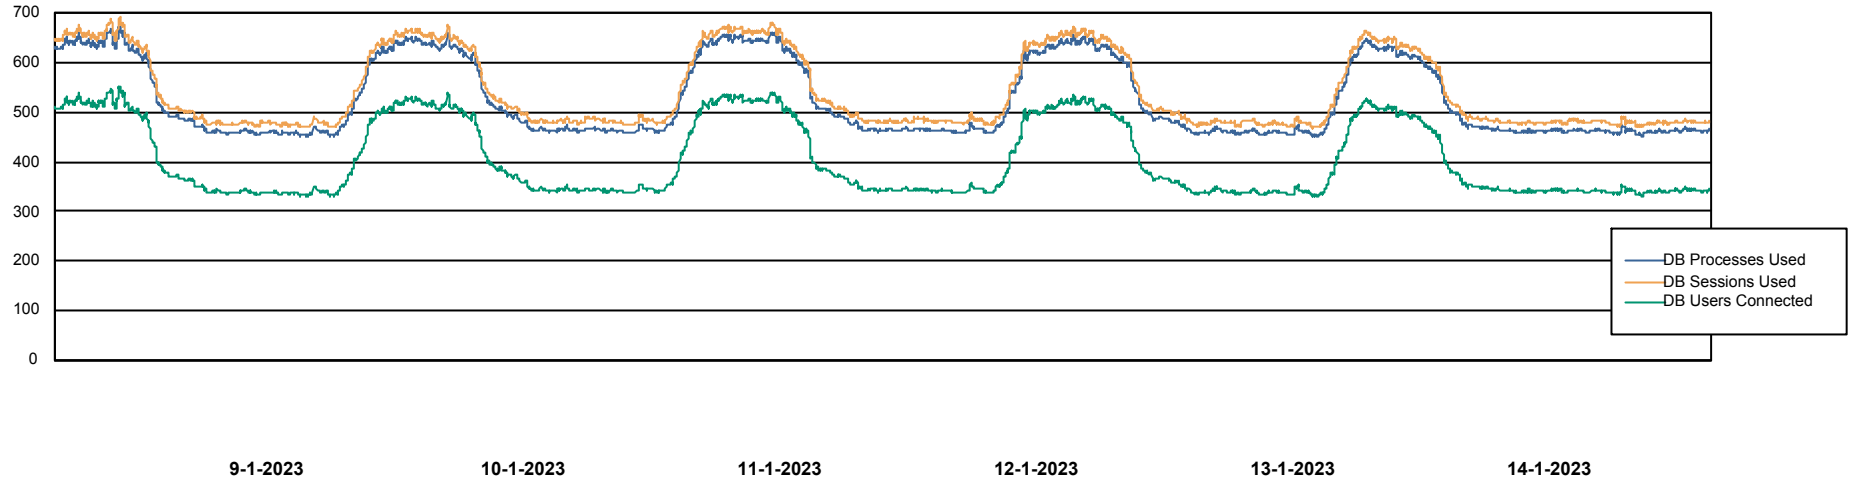

Database Performance JSG_PRD_RIKER_DB