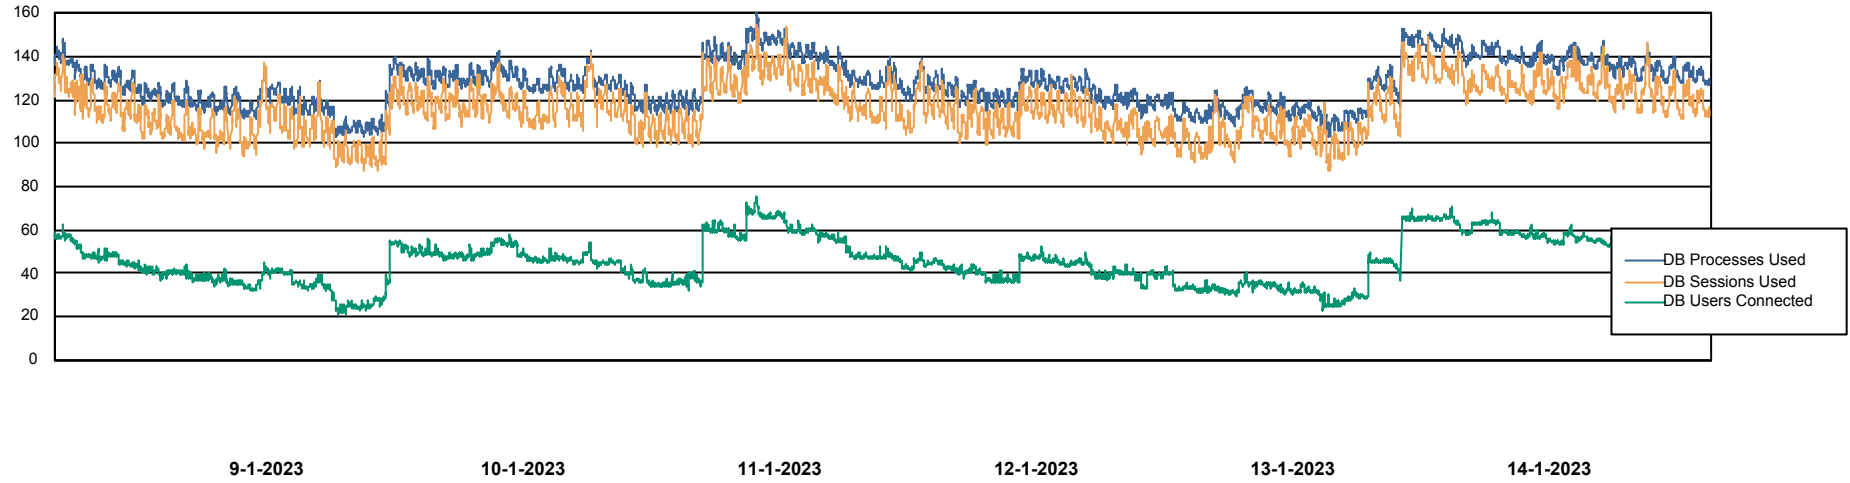

Database Performance JSG_PRD_SAREK_DB