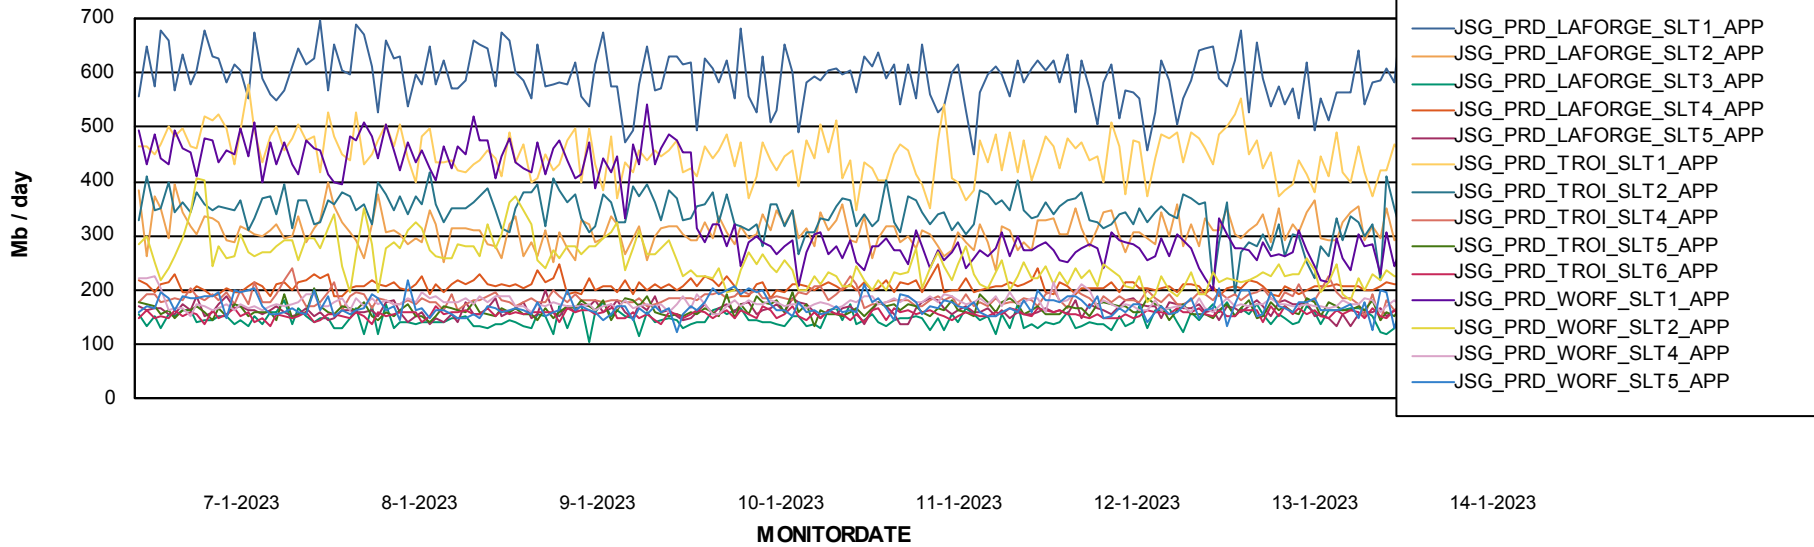

ABSSolute Application Server Services

Avg memory used per ABS Server Service