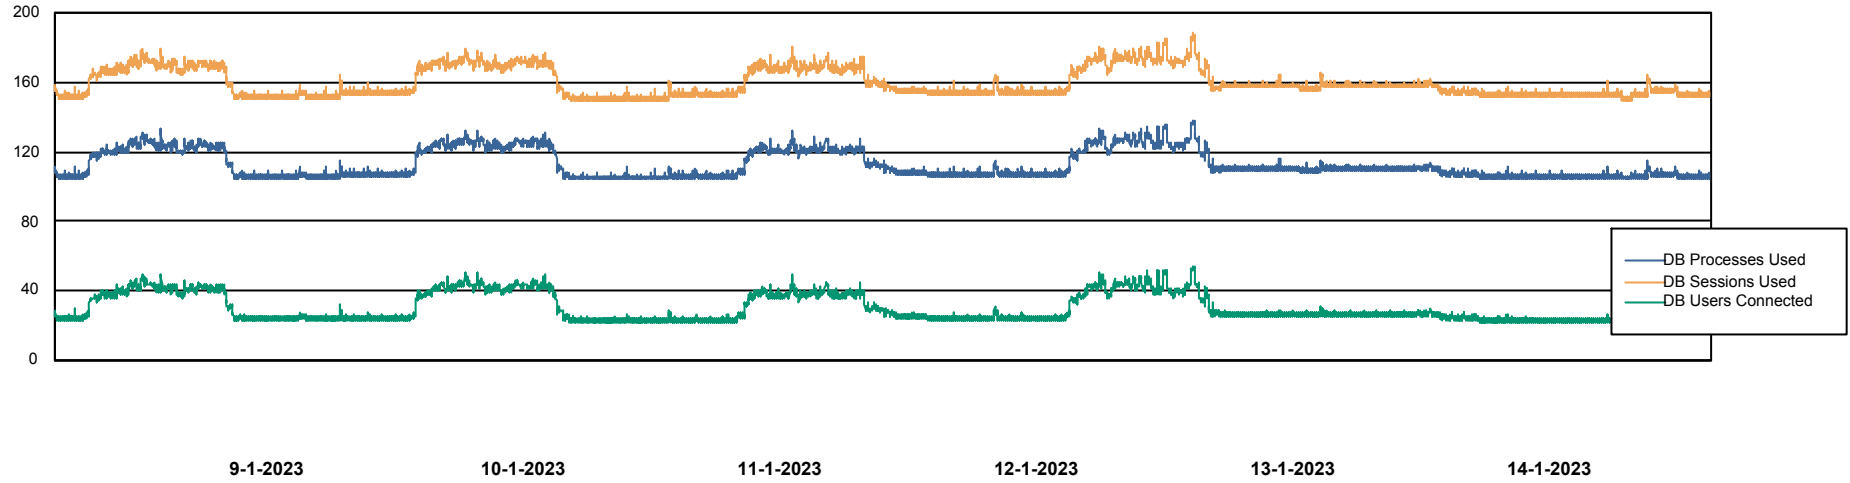

Weekly SLA Customer Report

Customer HUE_Production
Database ID 154

Database Performance HUE_PRD_S-ORABI_DB

Weekly SLA Customer Report

Customer HUE_Production
Database ID 154

Database Performance HUE_PRD_S-ORAPROD2_DB