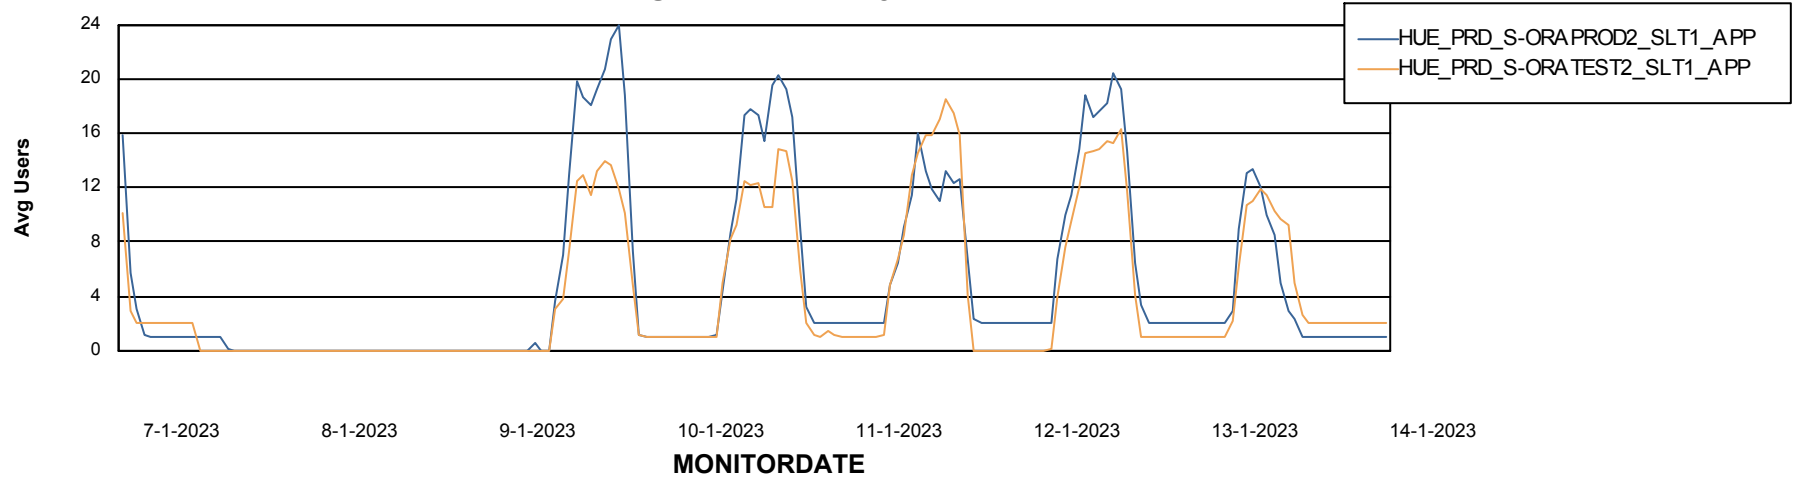

Avg users per day per ABS server