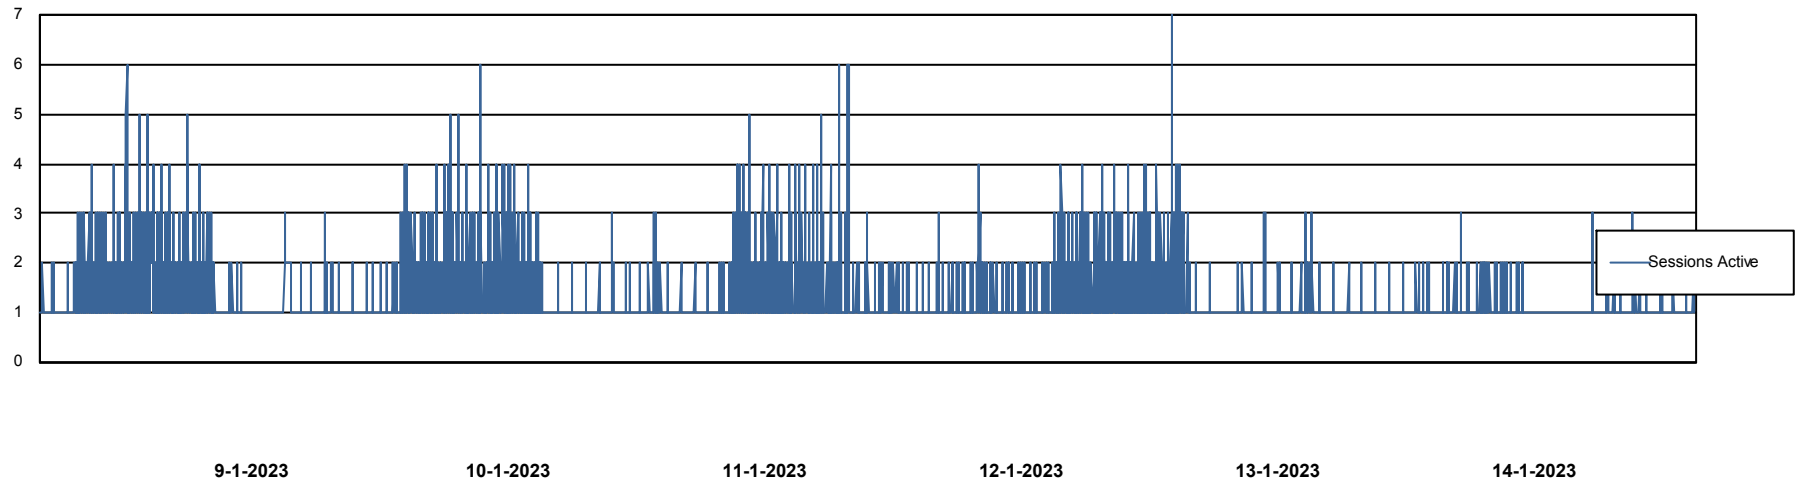

Weekly SLA Customer Report

Customer HUE_Production
Database ID 154

Database Performance HUE_PRD_S-ORABI_DB

Weekly SLA Customer Report

Customer HUE_Production
Database ID 154

Database Performance HUE_PRD_S-ORAPROD2_DB