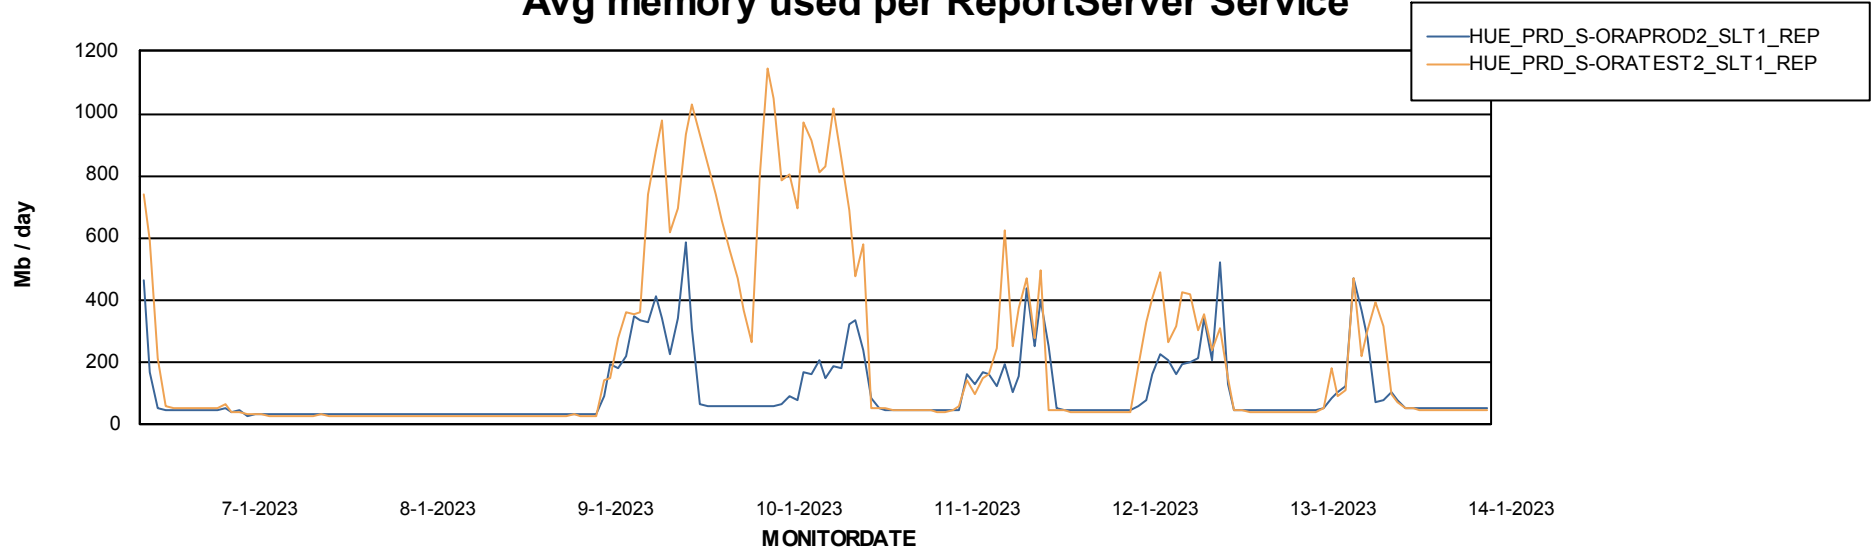

Avg users per day per ABS server

Weekly SLA Customer Report

Customer HUE_Production
Database ID 154

ABSSolute Application ReportServer Services

Avg memory used per ReportServer Service

Weekly SLA Customer Report