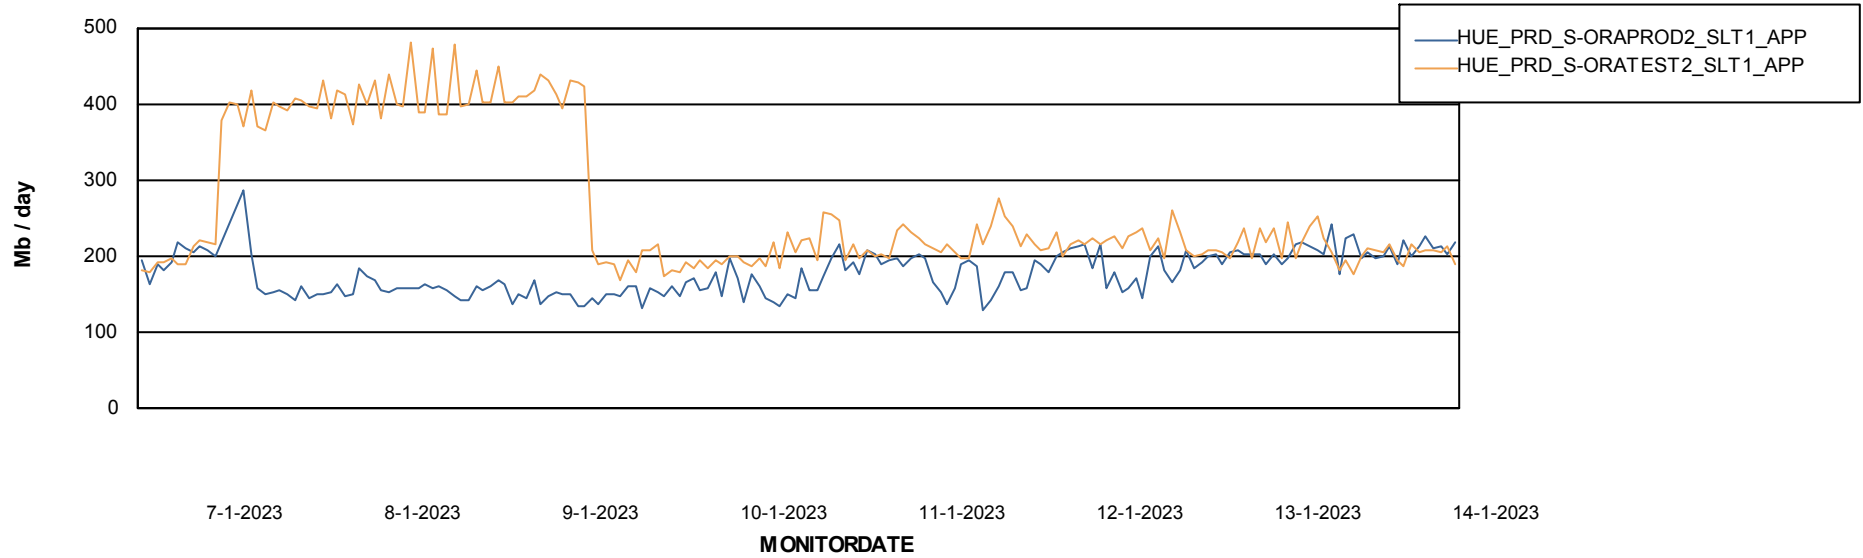

Standby Database Health HUE_Production

Recovery lag for last 7 days

Weekly SLA Customer Report

Customer HUE_Production
Database ID 154

ABSSolute Application Server Services

Avg memory used per ABS Server Service