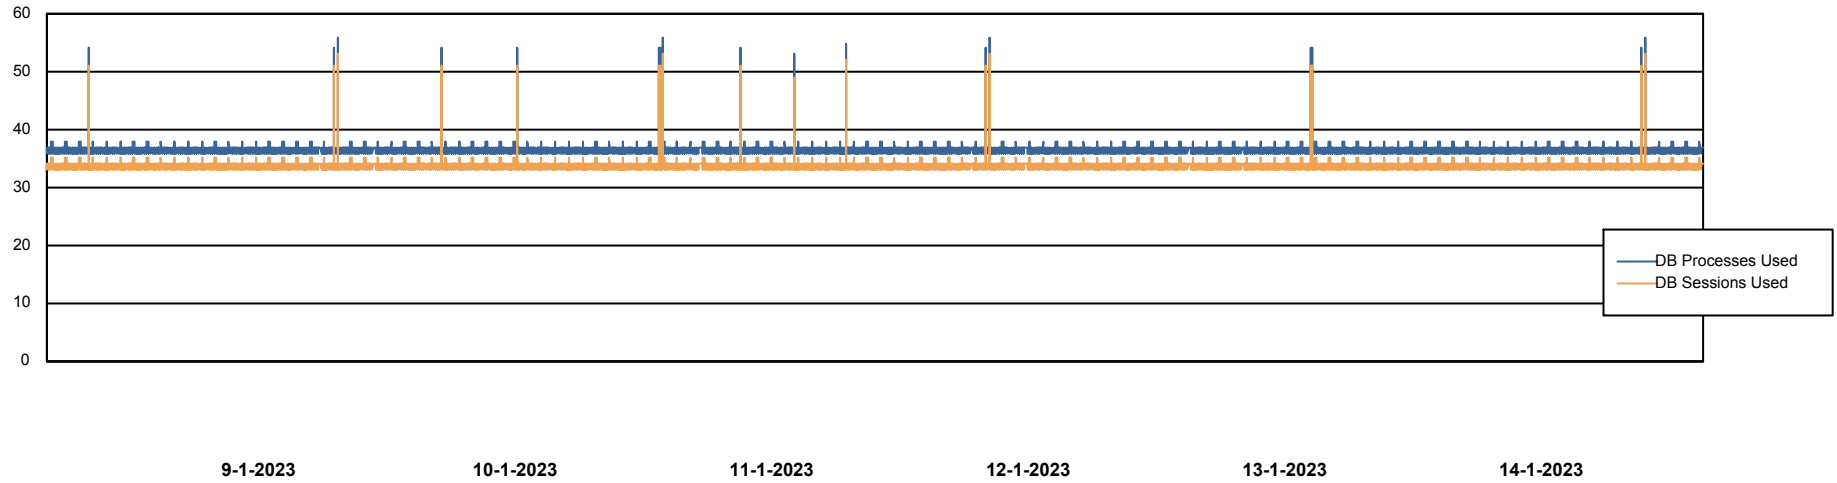

Database Performance HUE_STB_S-ORATEST2_DB

DB Processes Max 1,000