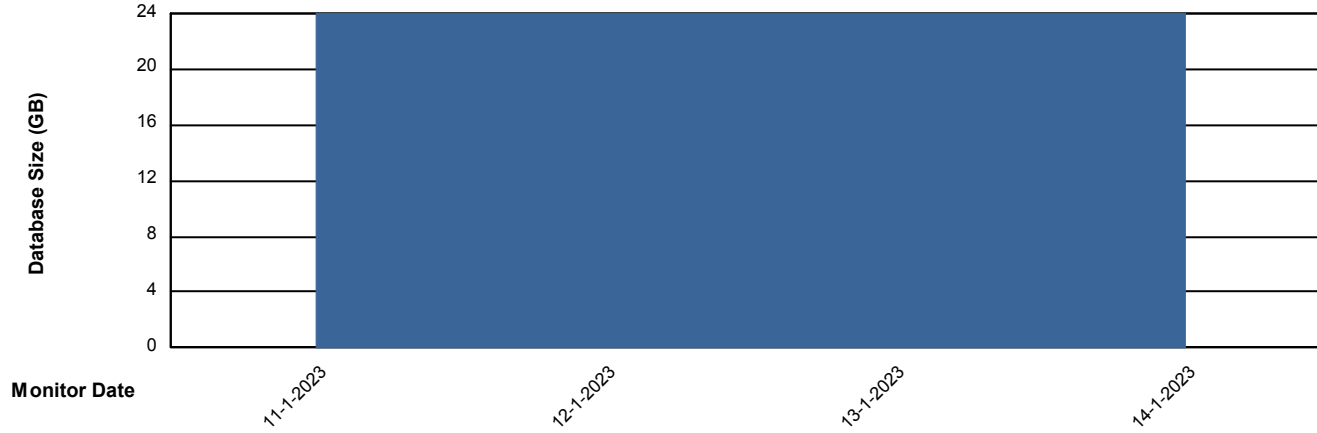

DATABASE SIZE HUE_PRD_S-ORABI_DB

Database growth over last month