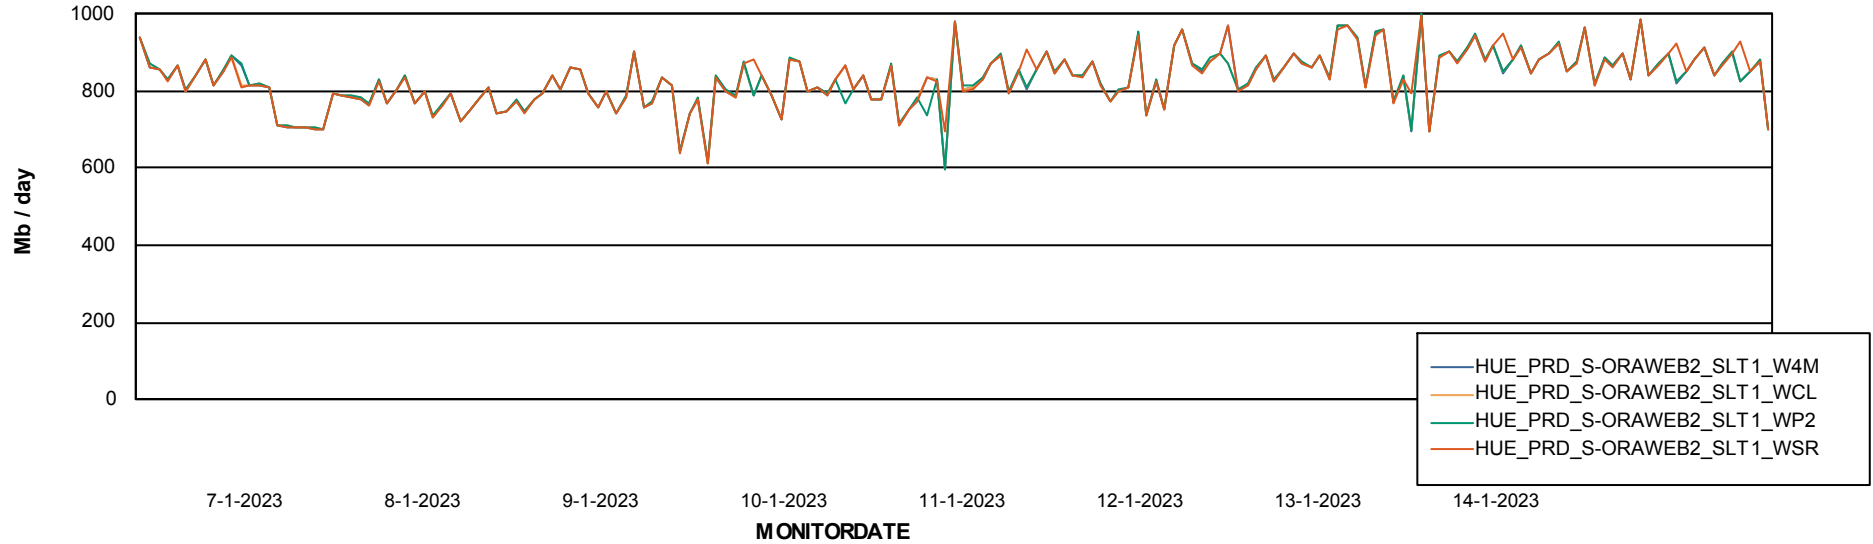

ABSSolute Web Component Services

Avg memory used per ABS Web component