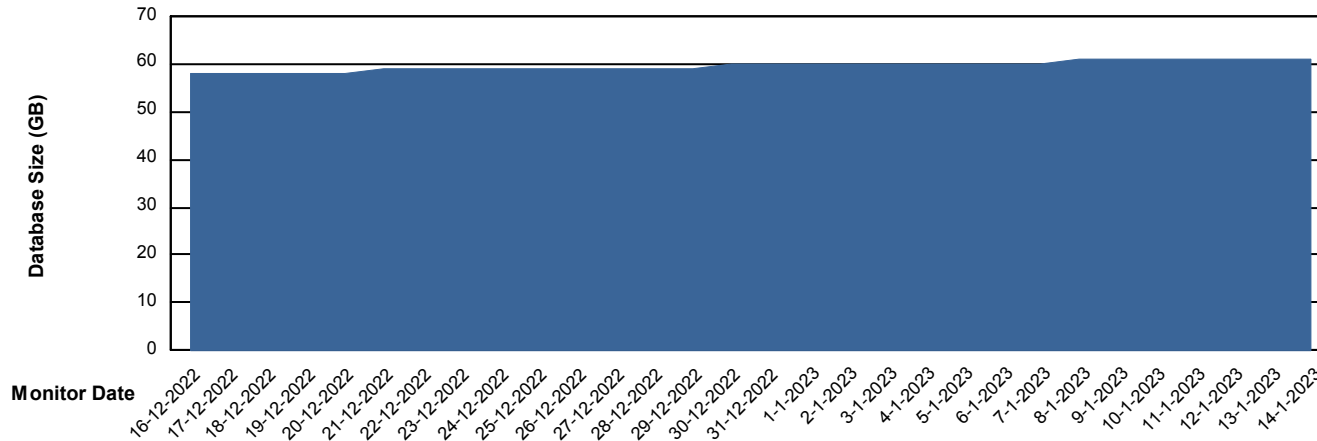

DATABASE SIZE HUE_PRD_S-ORAPROD2_DB

Database growth over last month