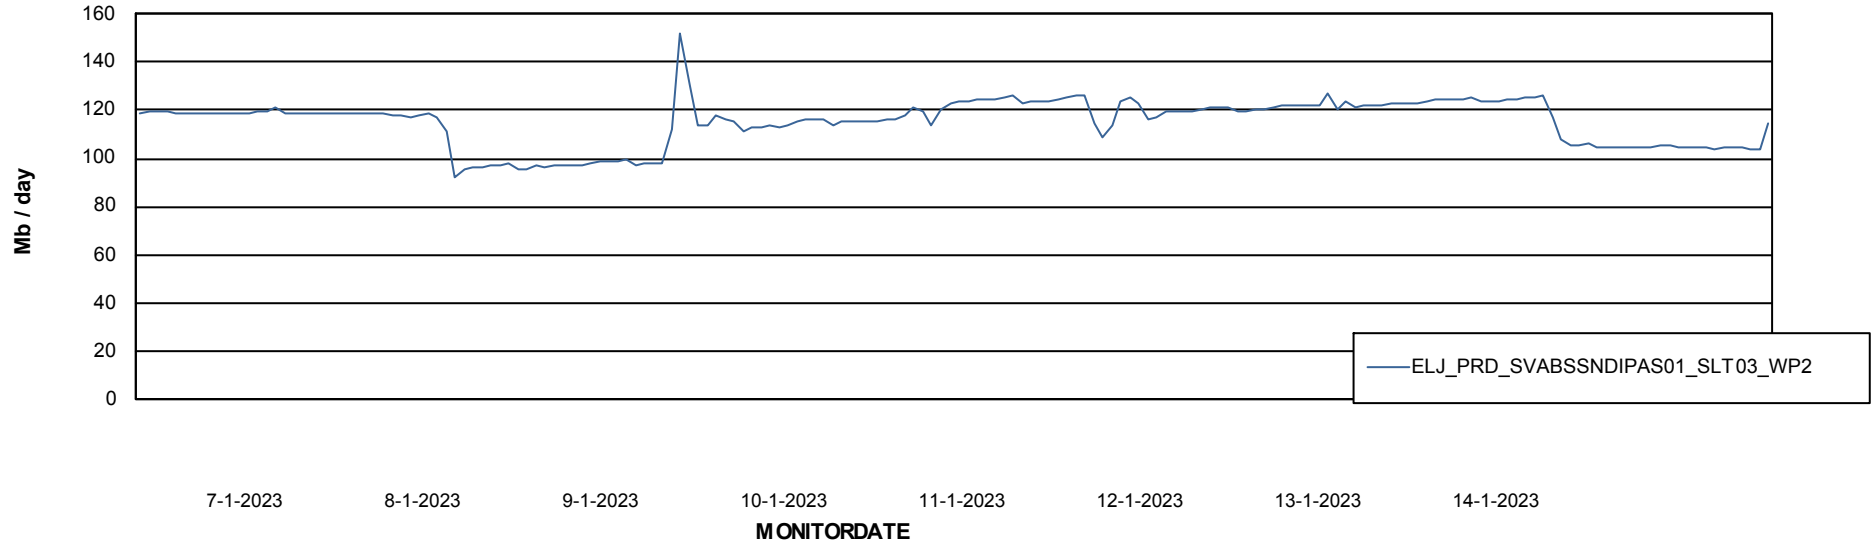

ABSSolute Web Component Services

Avg memory used per ABS Web component