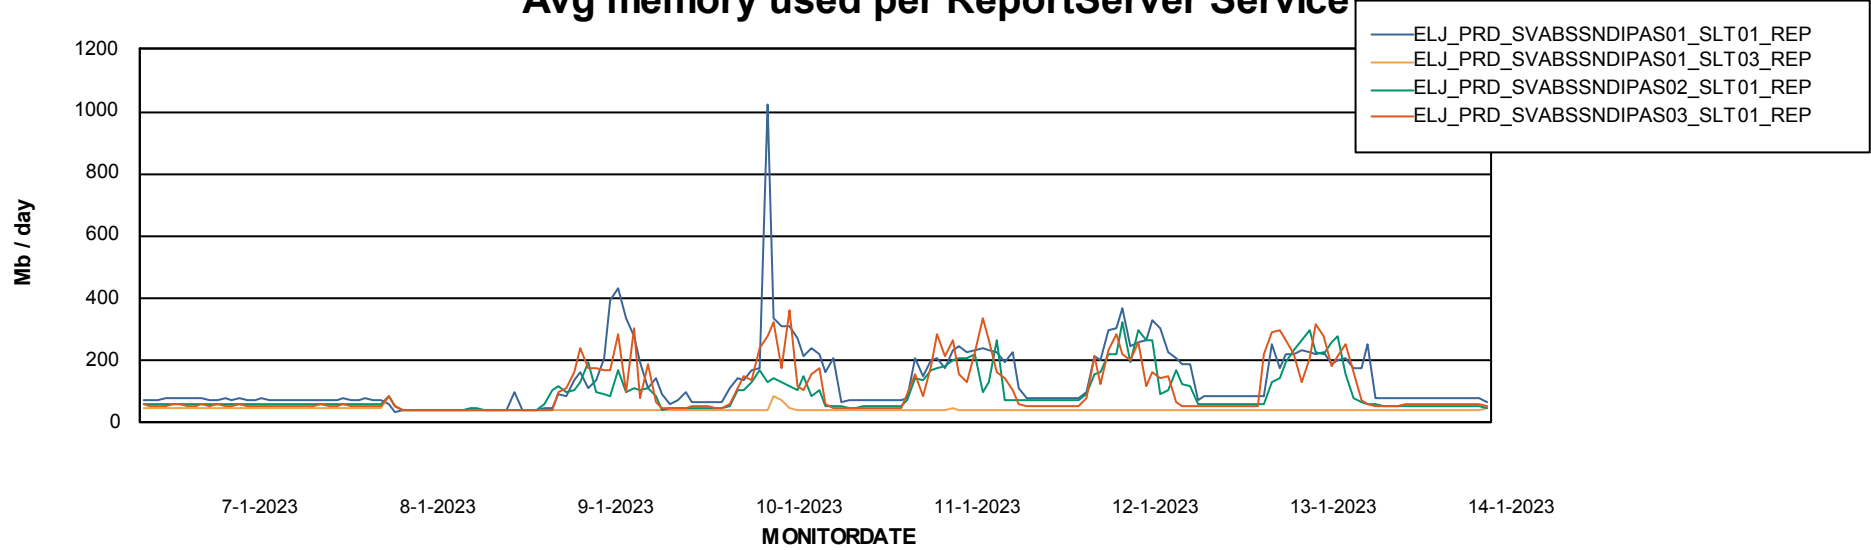

Avg memory used per ABS Server Service

Avg users per day per ABS server

Weekly SLA Customer Report

Customer ELJ Production
Database ID 72

ABSSolute Application ReportServer Services

Avg memory used per ReportServer Service