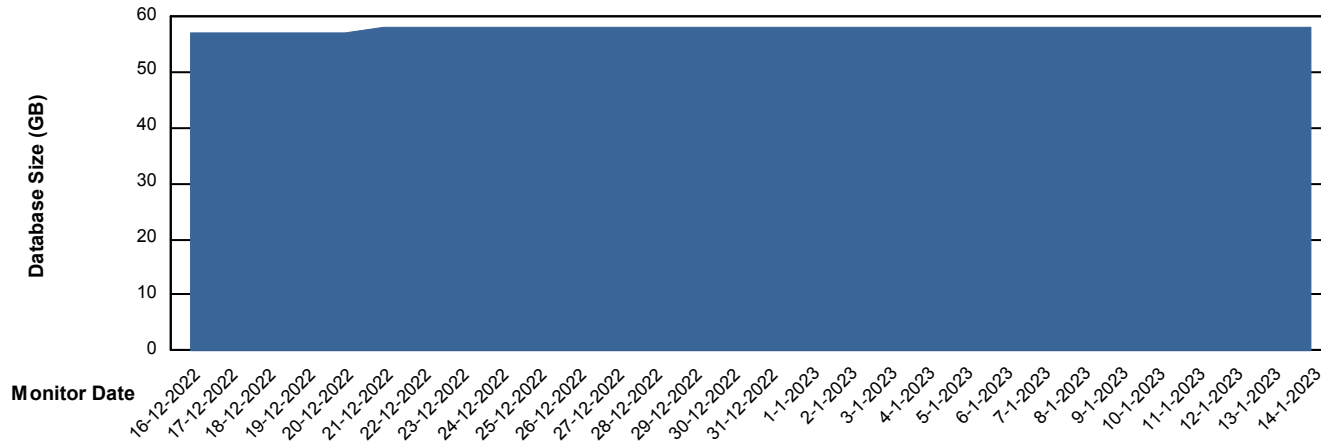

Database growth over last month