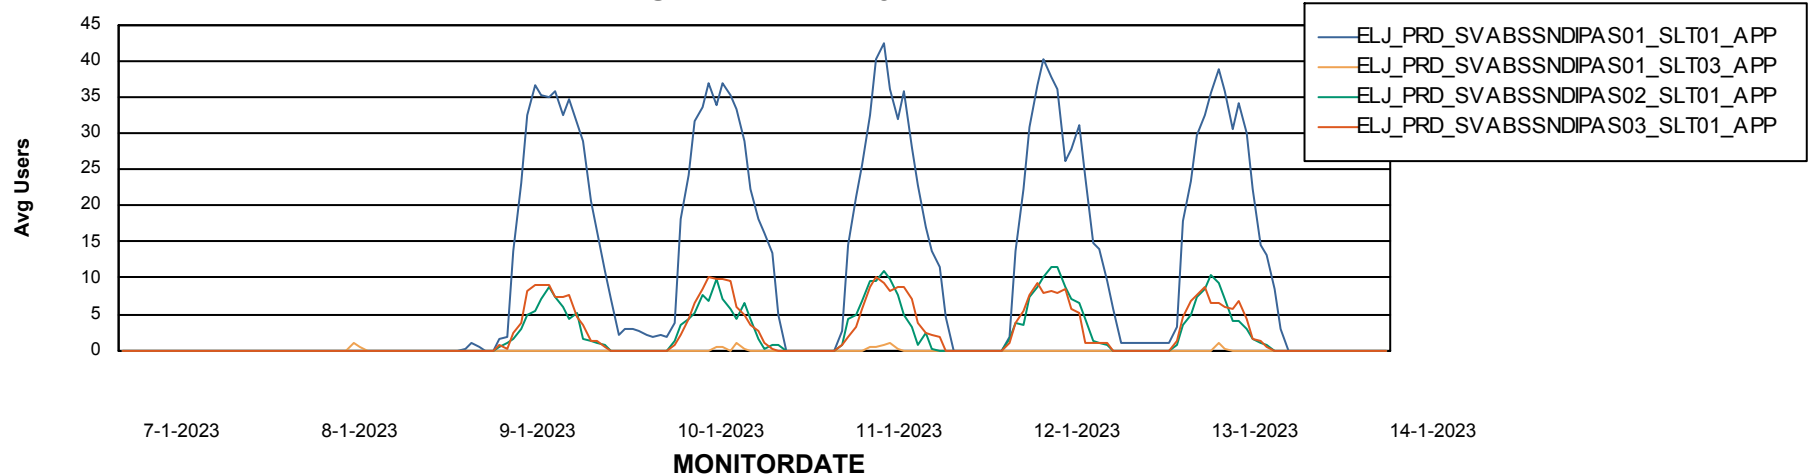

Avg users per day per ABS server