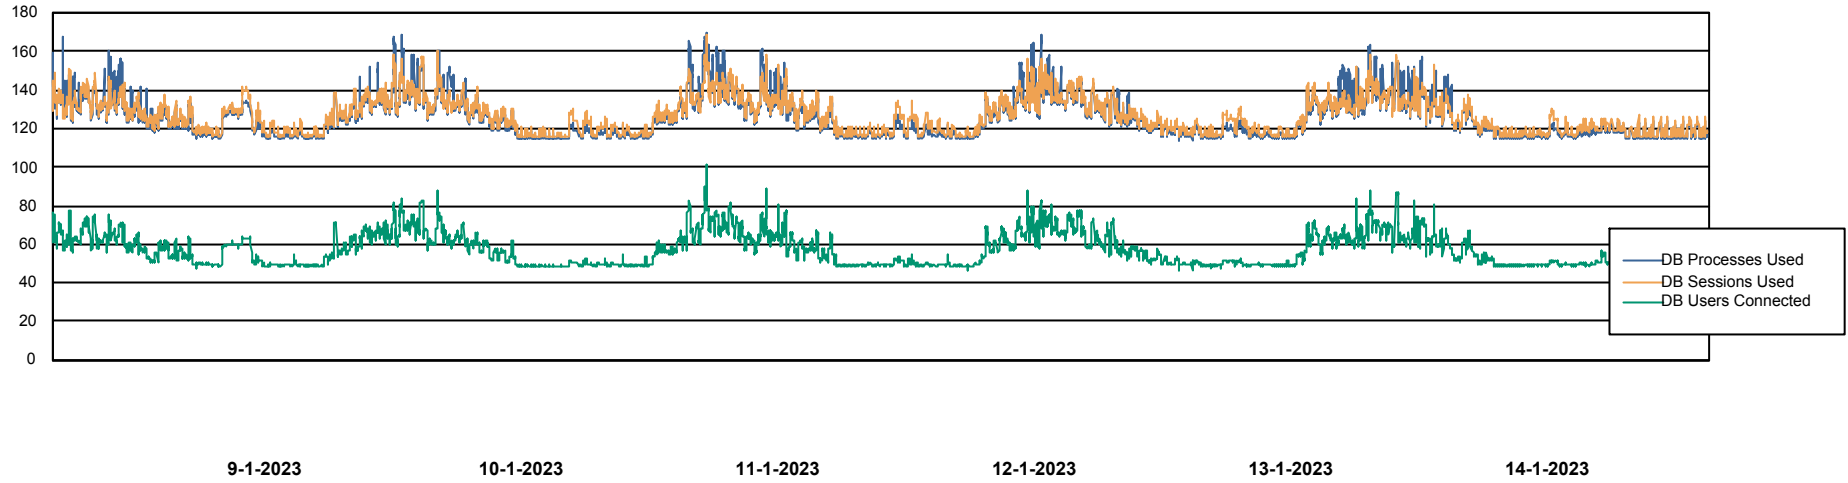

Weekly SLA Customer Report

Customer ELJ Production
Database ID 72

Database Performance ELJDB_BI

Weekly SLA Customer Report

Customer ELJ Production
Database ID 72

Database Performance ELJDB_Production

Weekly SLA Customer Report

Customer ELJ Production
Database ID 72

Database Performance ELJDB_Standby

DB Processes Max 4
DB Sessions Max 600

Weekly SLA Customer Report

Customer ELJ Production
Database ID 72

DATABASE SIZE ELJDB_BI

Database growth over last month