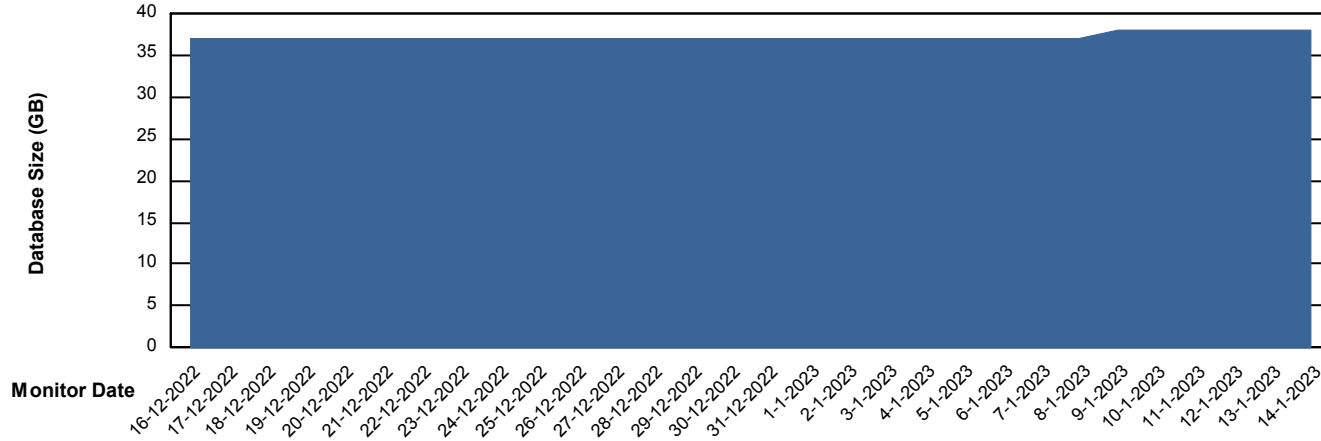

Customer ELJ Production
Database ID 72

Database Performance ELJDB_Standby

DB Processes Max 4
DB Sessions Max 600

Weekly SLA Customer Report

Customer ELJ Production
Database ID 72

DATABASE SIZE ELJDB_BI

Database growth over last month