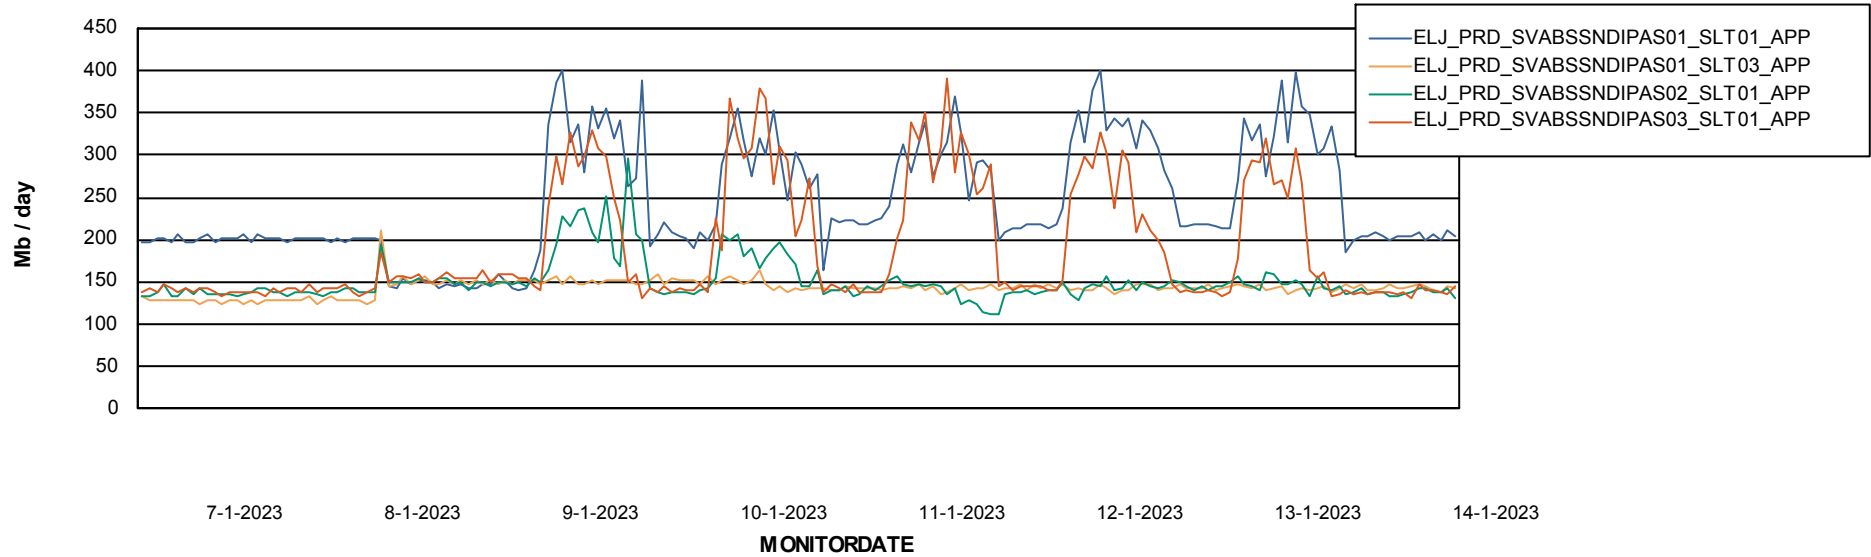

ABSSolute Application Server Services

Avg memory used per ABS Server Service