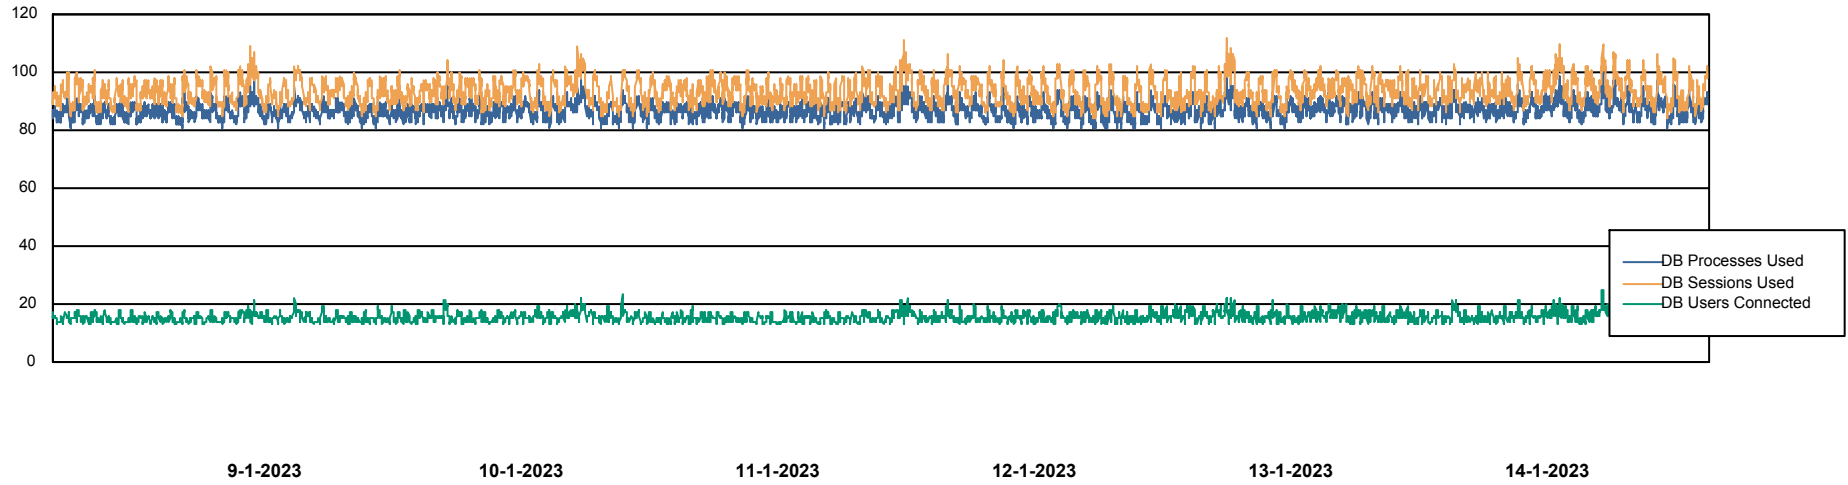

Database Performance ELJDB_BI