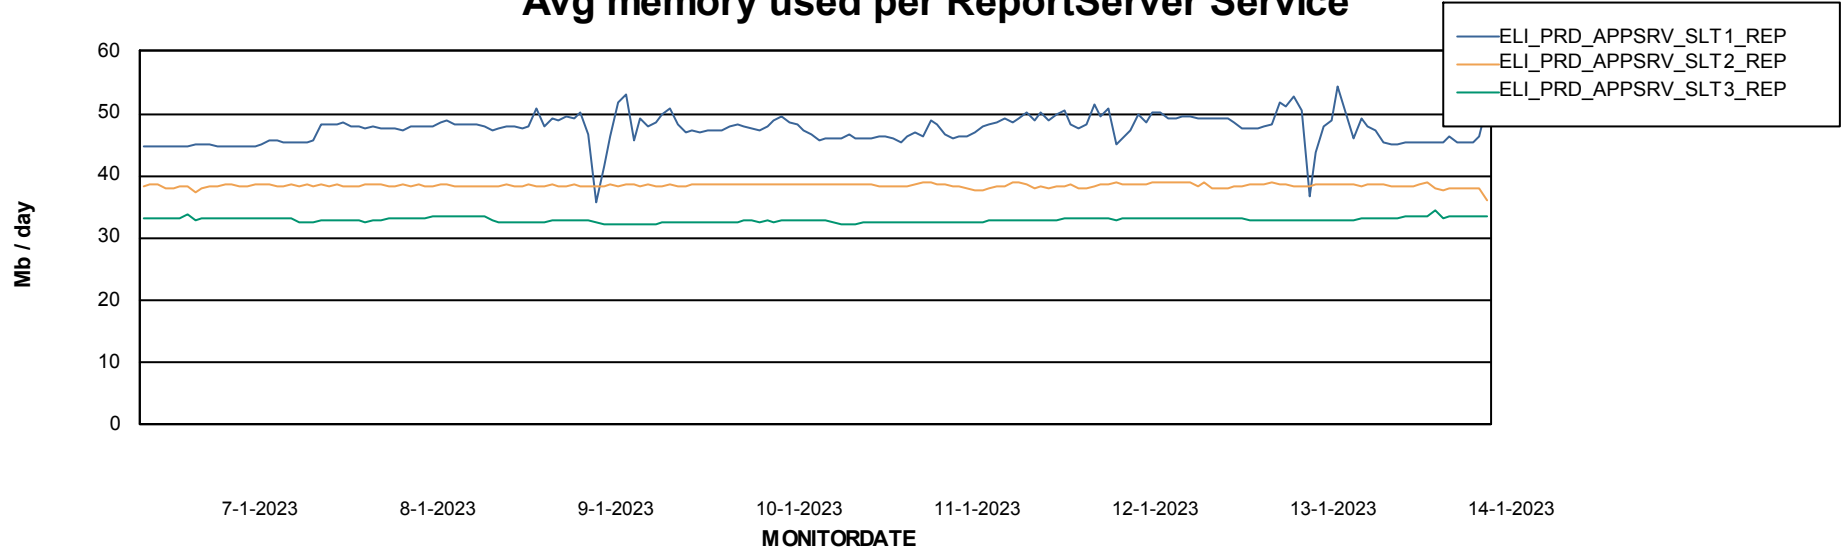

ABSSolute Application Server Services

Avg memory used per ReportServer Service