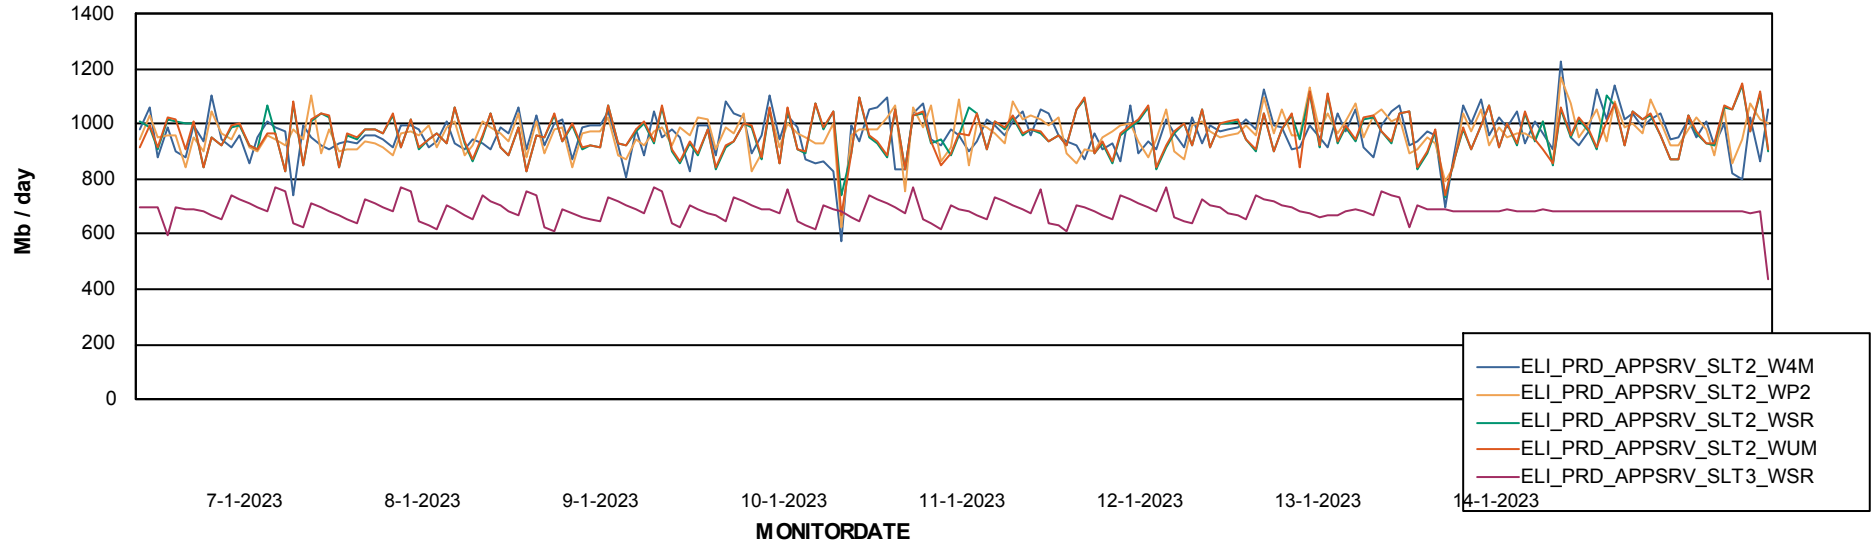

ABSSolute Application Server Services

Avg memory used per ABS Web component