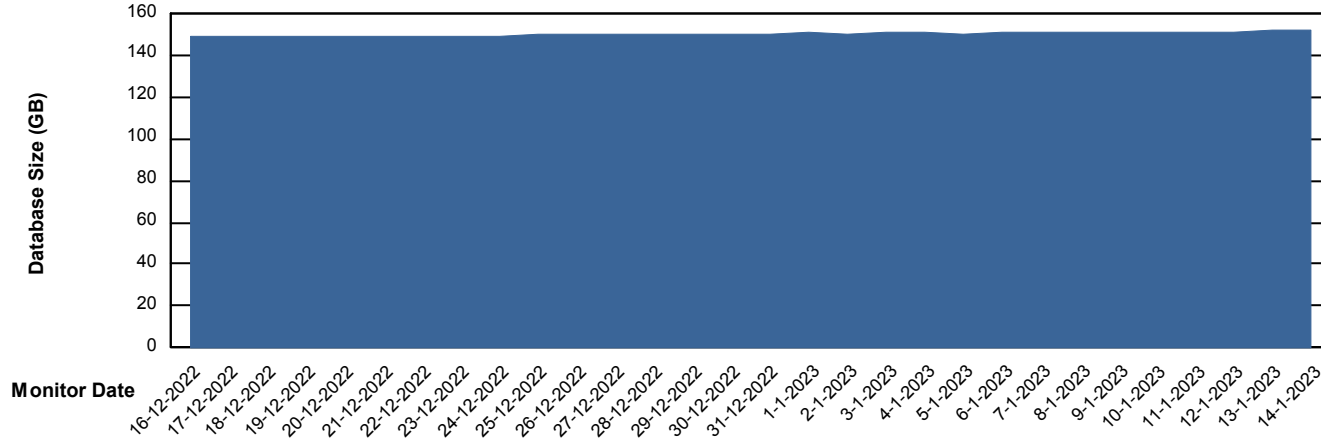

DATABASE SIZE ELIDB_BI

Database growth over last month