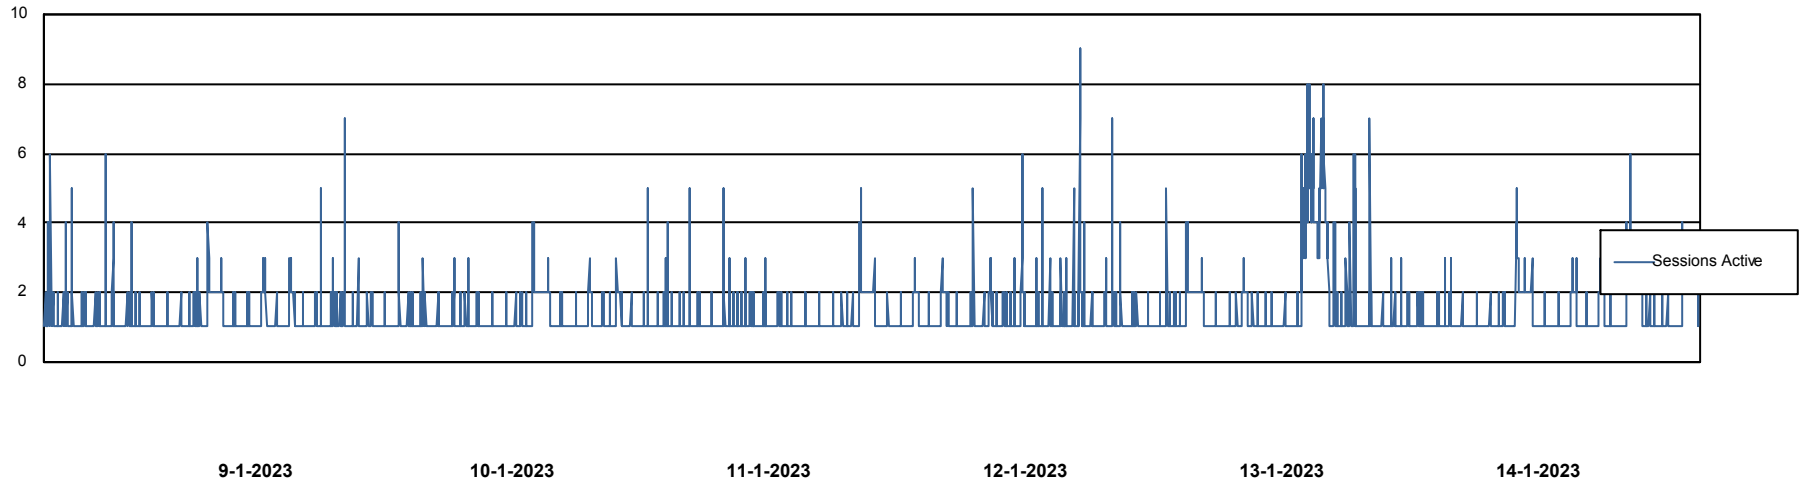

Database Performance ELIDB_BI