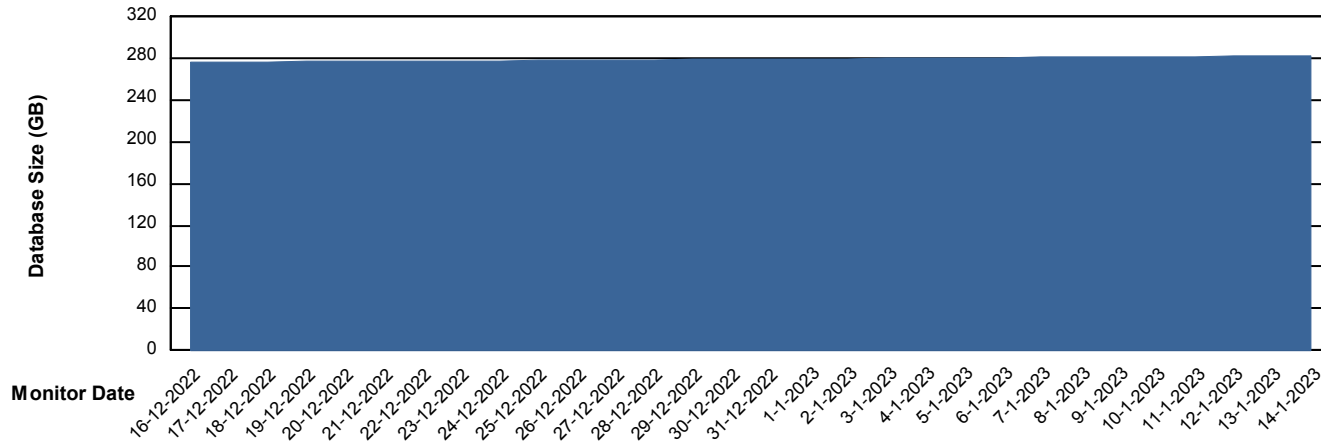

# Weekly SLA Customer Report

Customer ELI\_Production  
Database ID 62

DATABASE SIZE ELIDB\_BI

### Database growth over last month

DATABASE SIZE ELIDB\_Production

### Database growth over last month