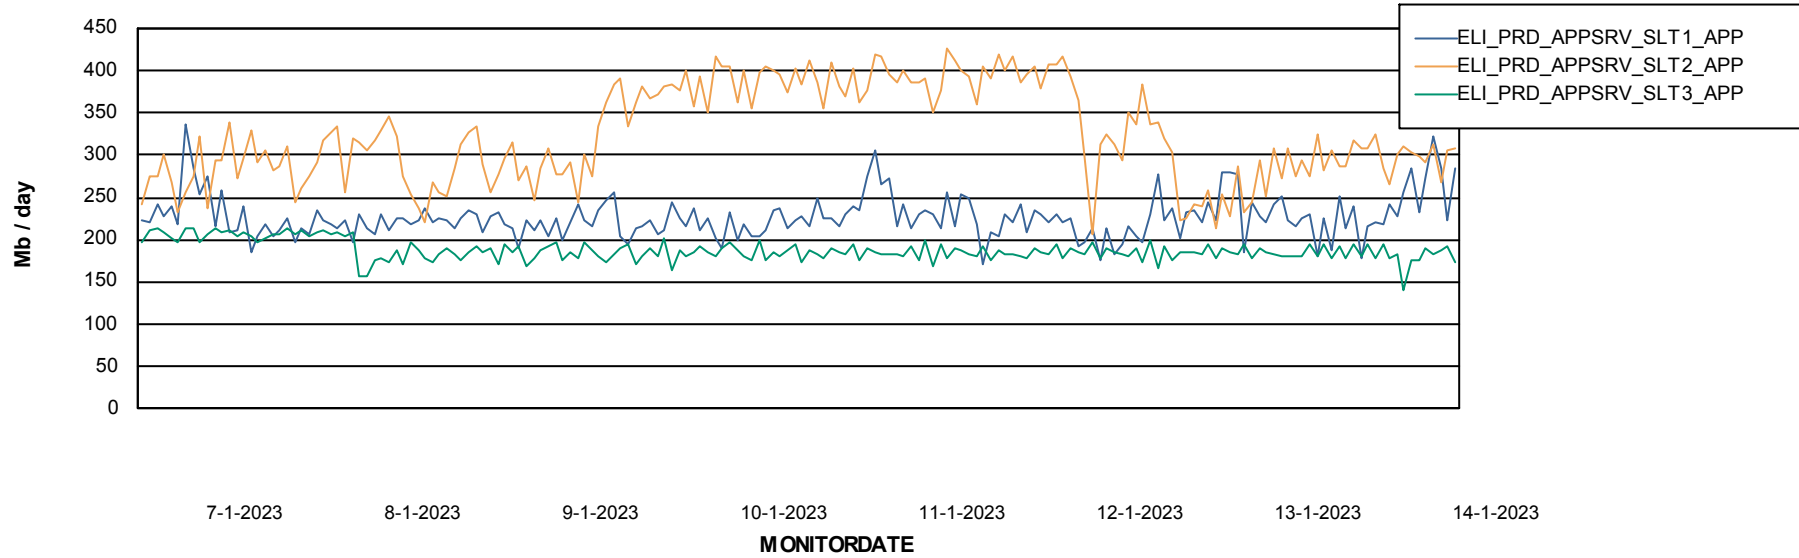

ABSSolute Application Server Services

Avg memory used per ABS Server Service