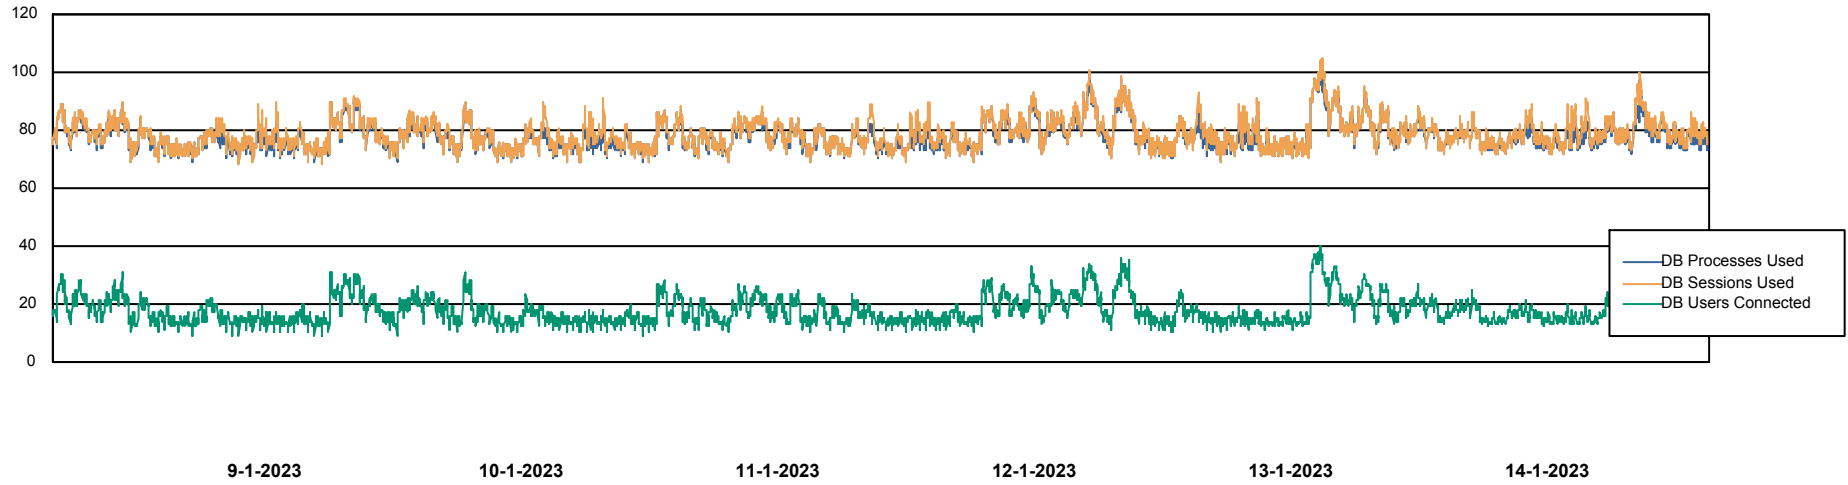

Database Performance ELIDB_BI