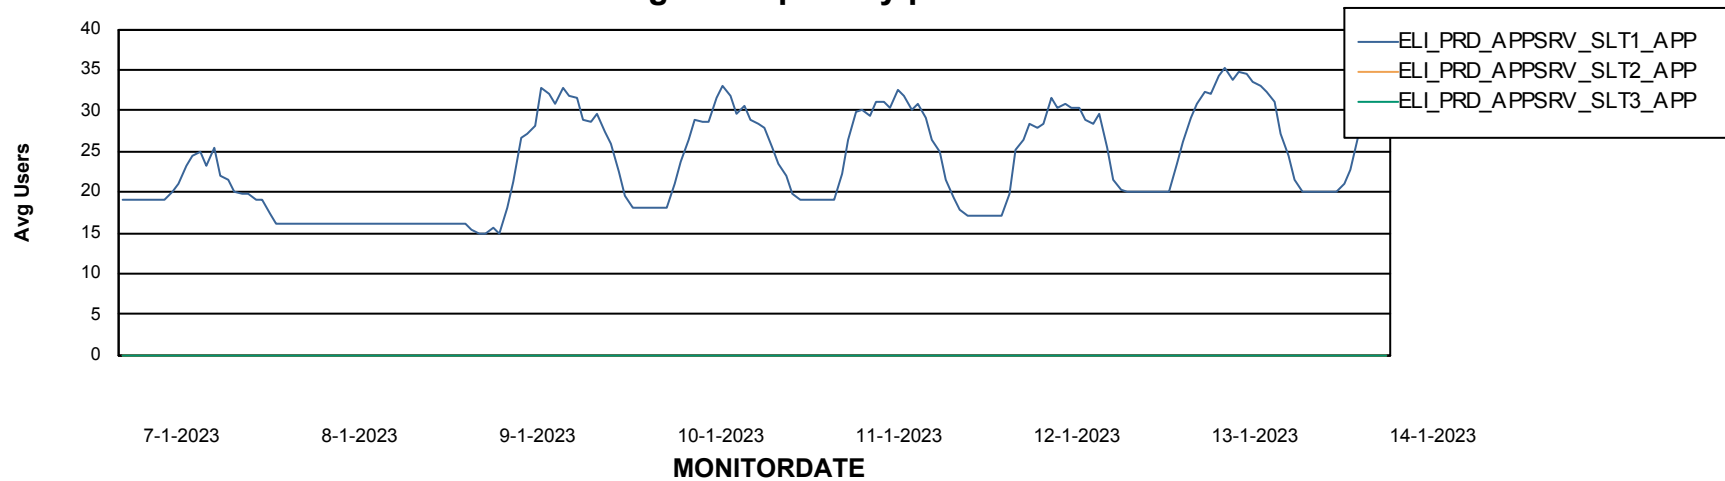

Avg users per day per ABS server