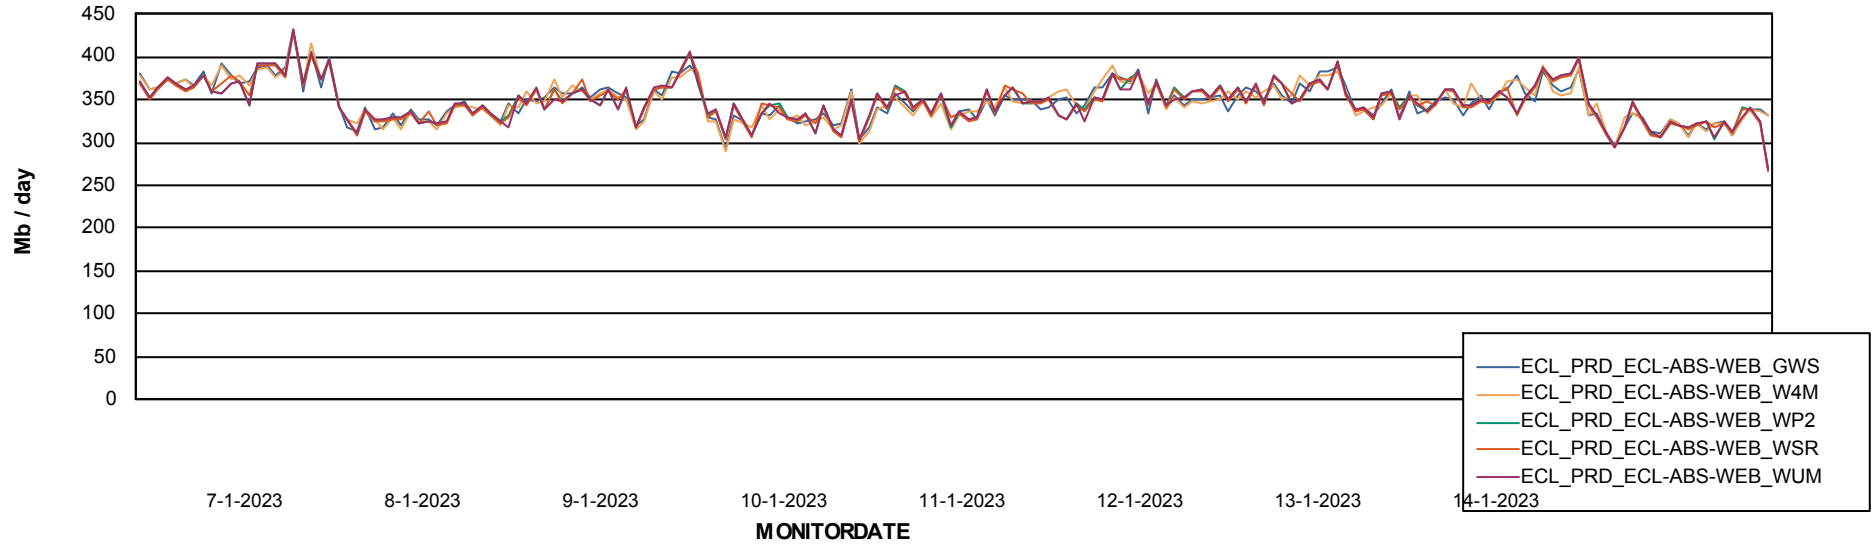

ABSSolute Web Component Services

Avg memory used per ABS Web component