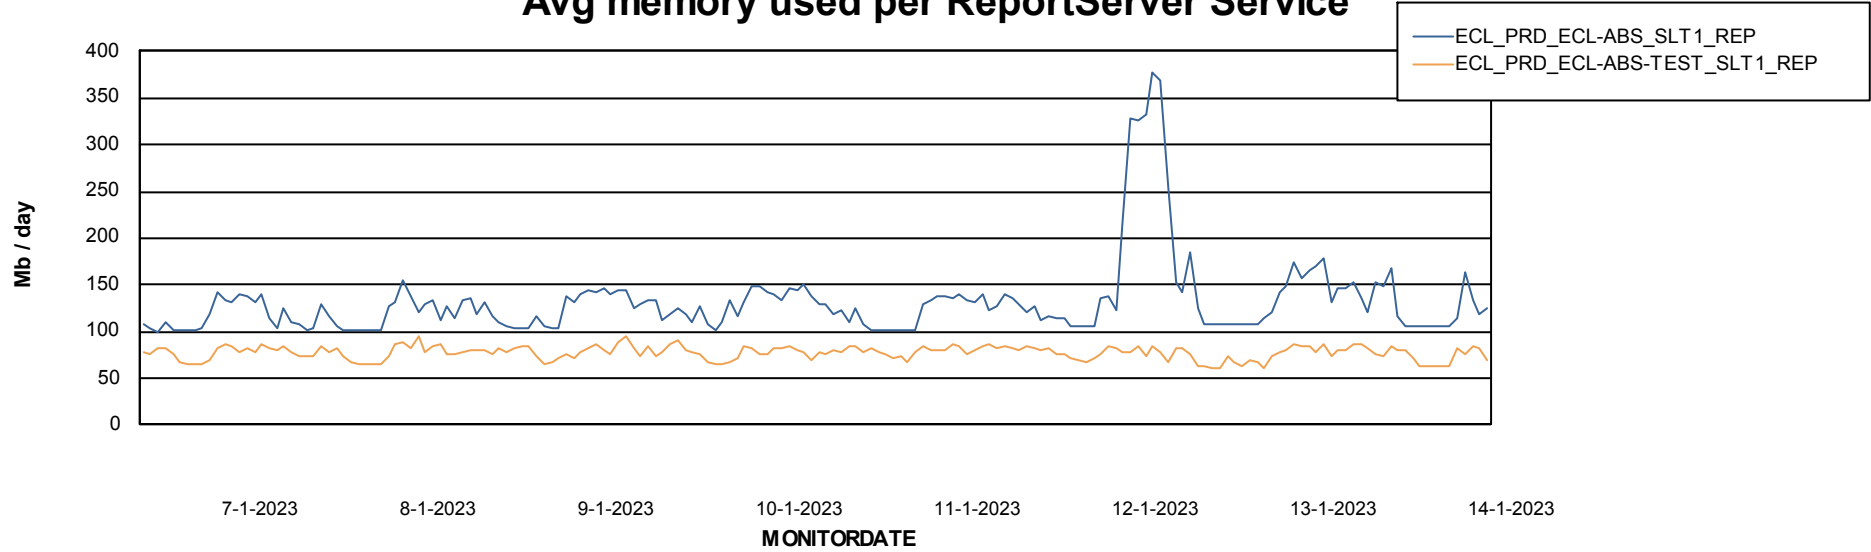

ABSSolute Application ReportServer Services

Avg memory used per ReportServer Service