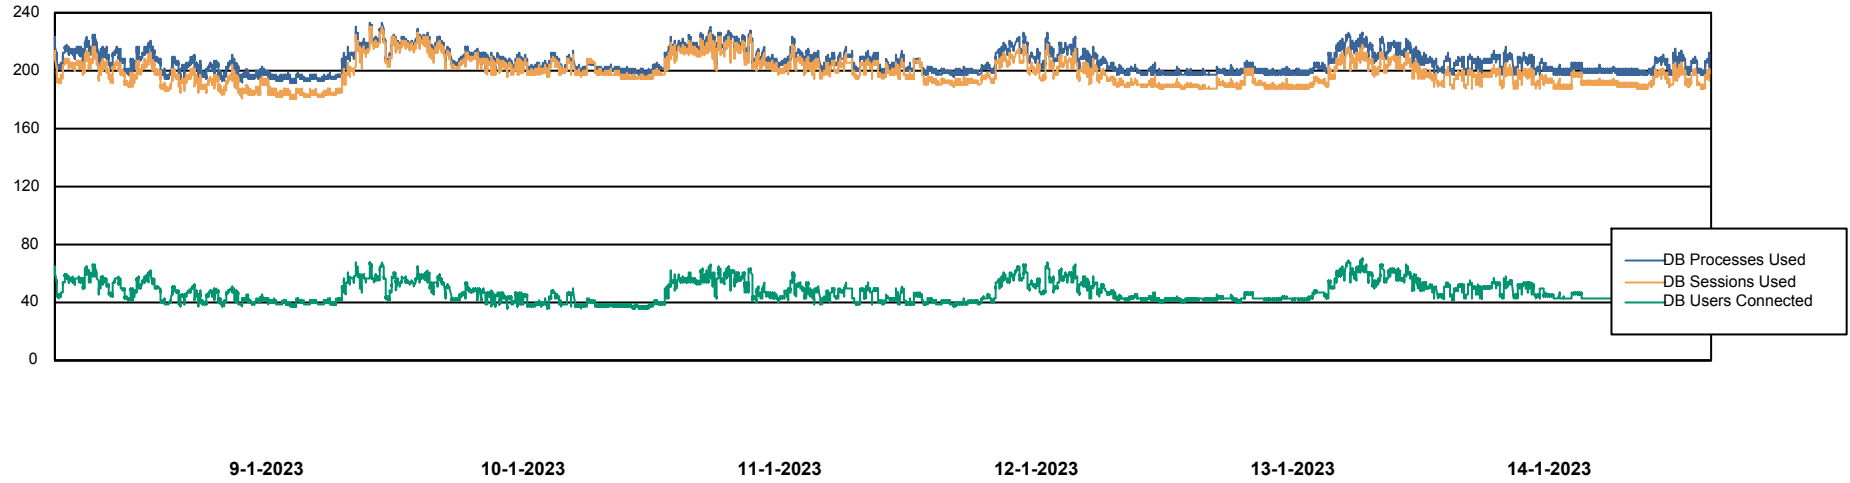

Database Performance ECLDB_Production