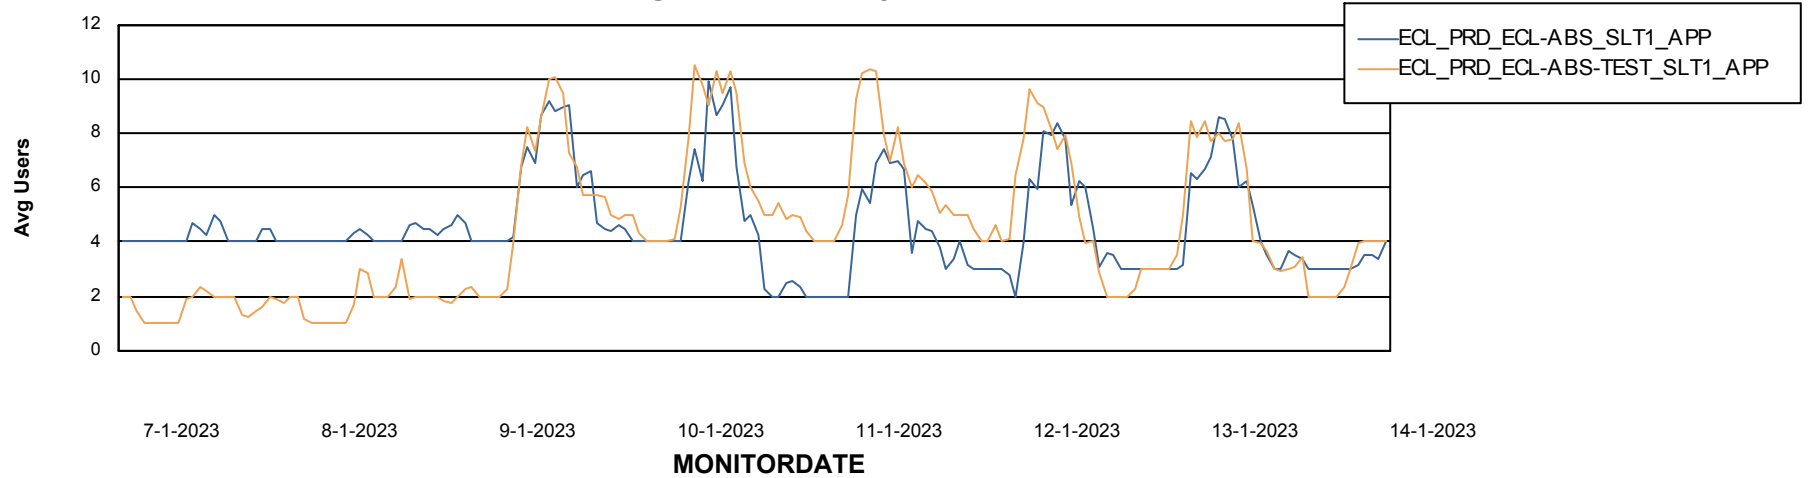

Avg users per day per ABS server