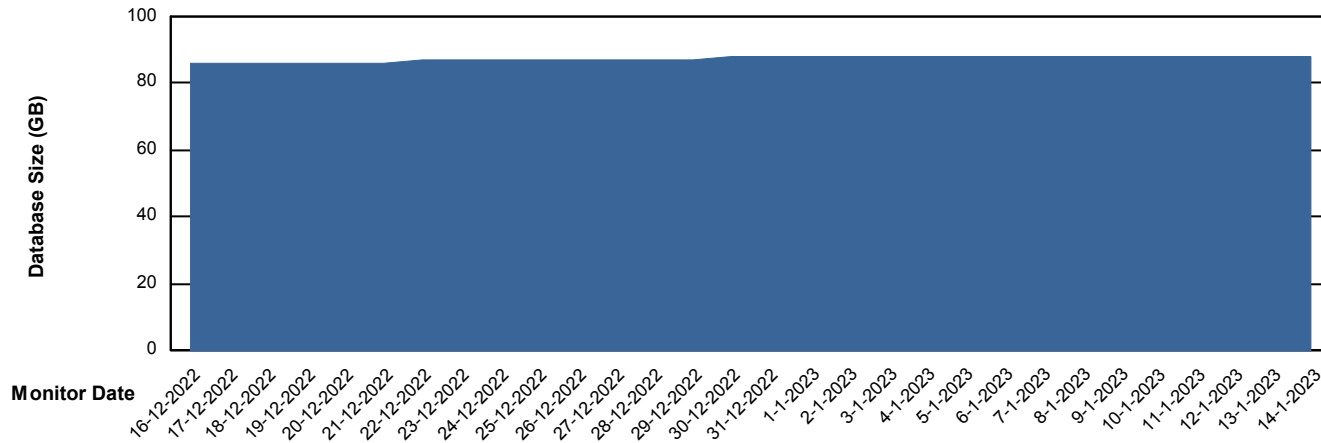

DATABASE SIZE ECLDB_Production

Database growth over last month