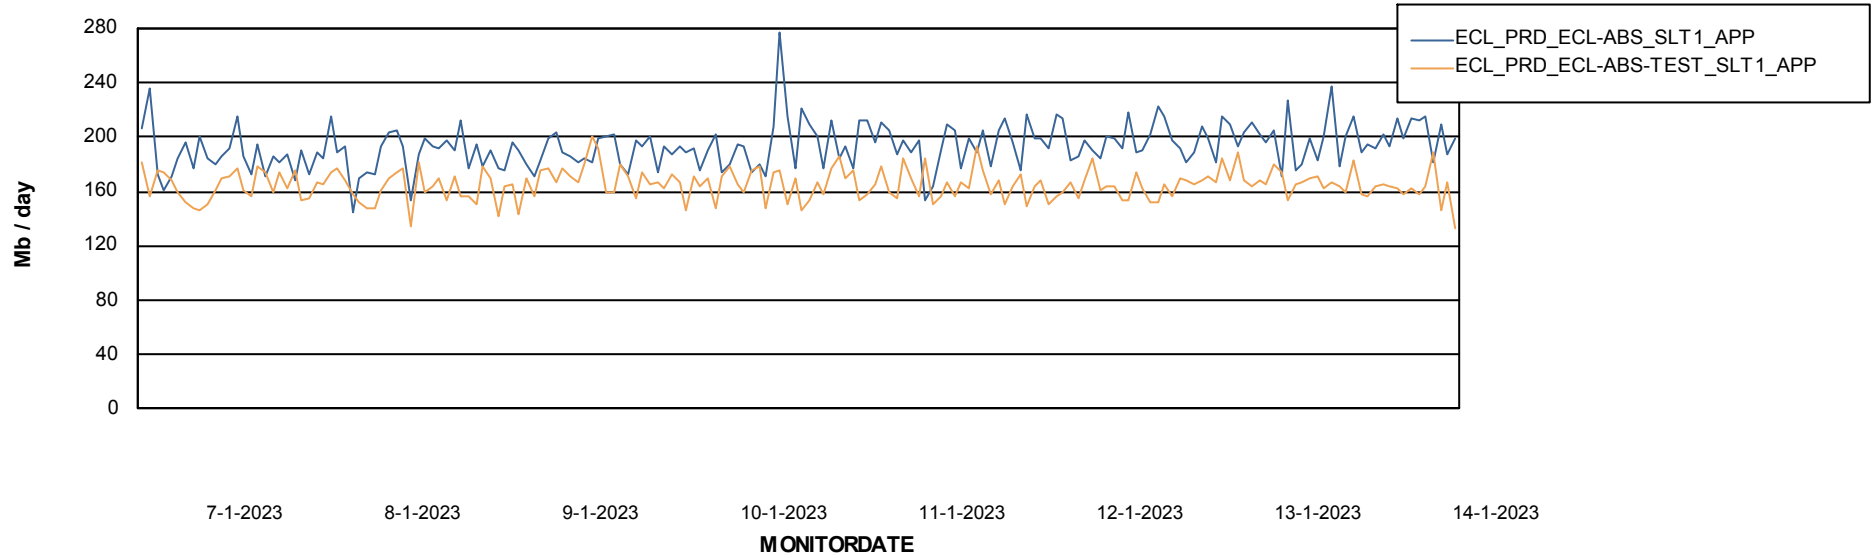

ABSSolute Application Server Services

Avg memory used per ABS Server Service